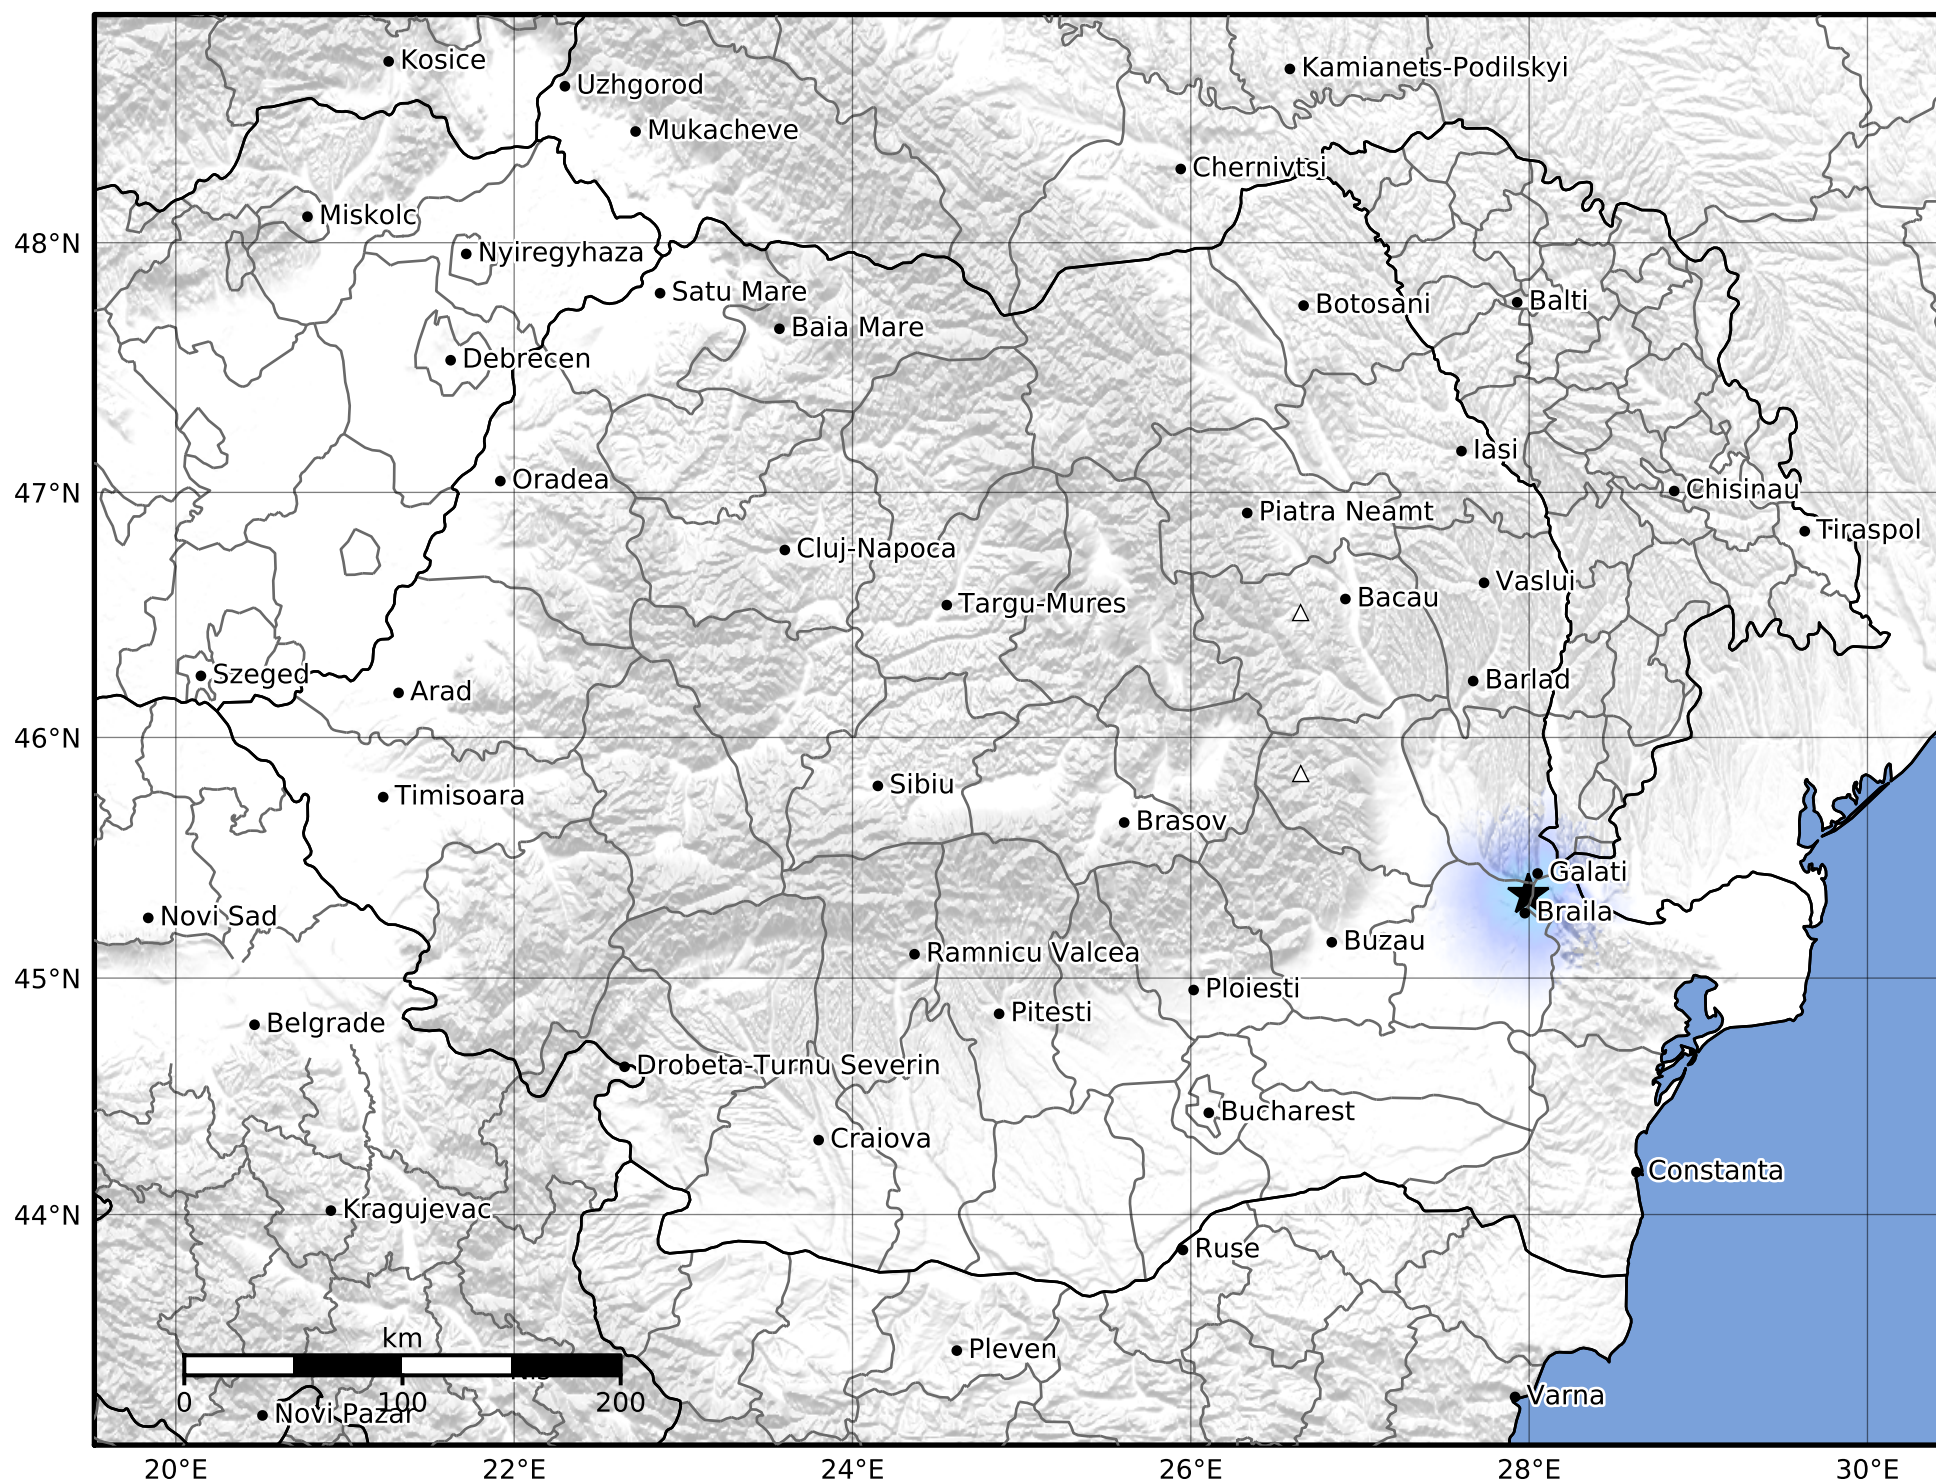

Macroseismic Intensity Map  
 INFP ShakeMap: Muntenia - Braila  
 Apr 06, 2024 16:51:20 UTC M3.3 N45.35 E28.00 Depth: 9.0km  
 ID:2024040616512040

SHAKING	Not felt	Weak	Light	Moderate	Strong	Very strong	Severe	Violent	Extreme
DAMAGE	None	None	None	Very light	Light	Moderate	Moderate/heavy	Heavy	Very heavy
PGA(%g)	<0.05	0.3	2.76	6.2	11.5	21.5	40.1	74.7	>139
PGV(cm/s)	<0.02	0.13	1.41	4.65	9.64	20	41.4	85.8	>178
INTENSITY	<b>I</b>	<b>II-III</b>	<b>IV</b>	<b>V</b>	<b>VI</b>	<b>VII</b>	<b>VIII</b>	<b>IX</b>	<b>X+</b>

Scale based on Worden et al. (2012)

Version 2: Processed 2024-04-06T17:39:15Z

△ Seismic Instrument

○ Macroseismic Observation

★ Epicenter