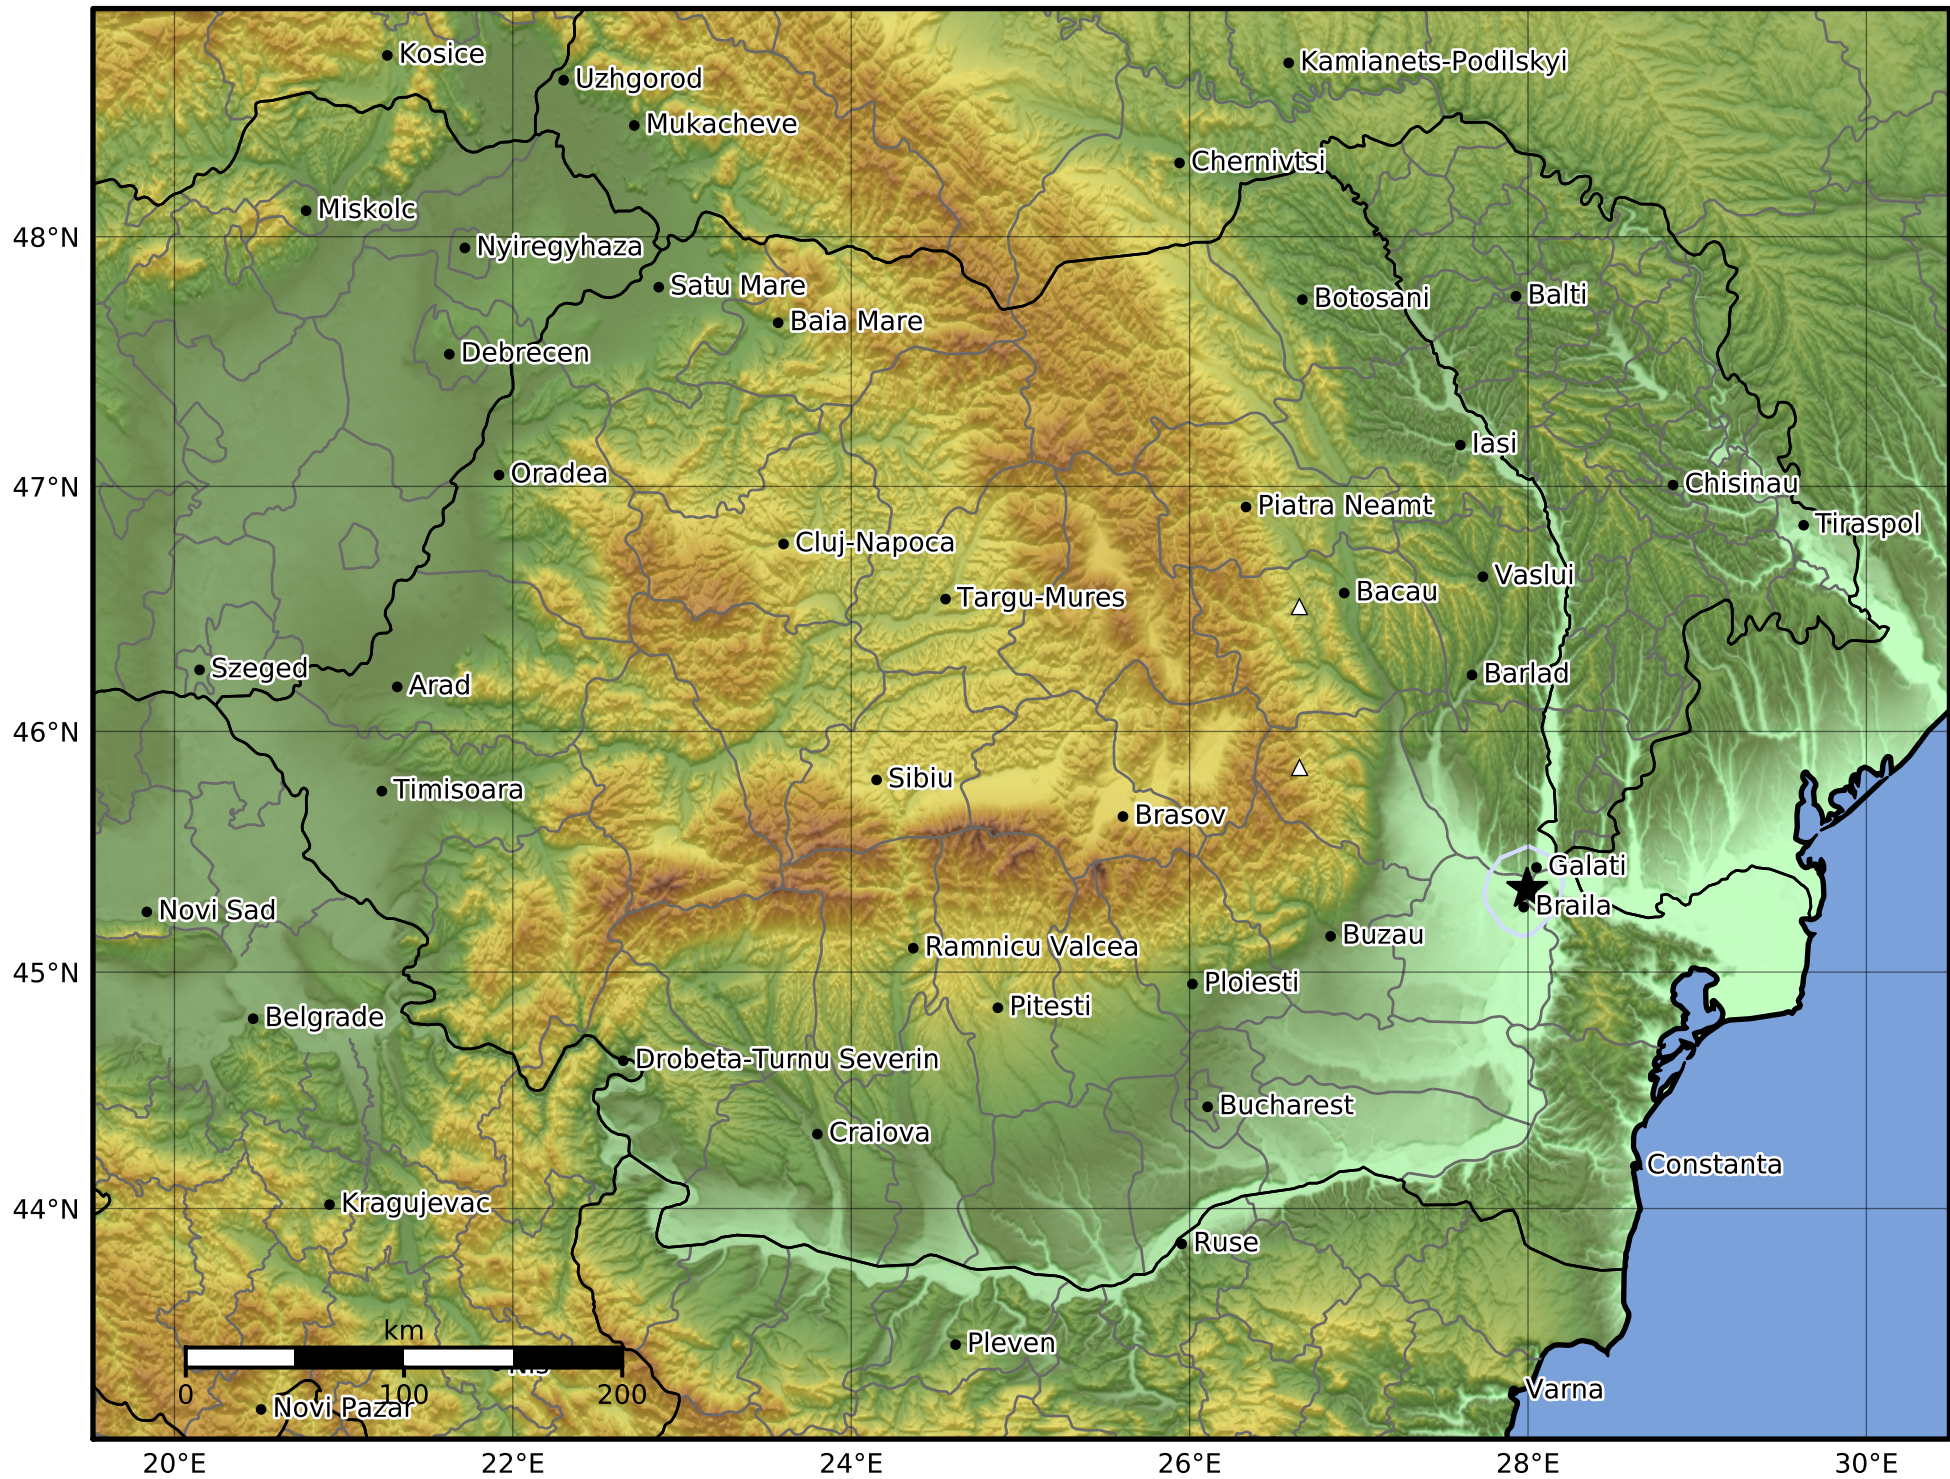

Peak Ground Acceleration Map  
 INFP ShakeMap: Muntenia - Braila  
 Apr 06, 2024 16:51:20 UTC M3.3 N45.35 E28.00 Depth: 9.0km  
 ID:2024040616512040

PGA (%g)	0.1	0.3	0.5	0.7	1	3	5	7	10	30	50	70
----------	-----	-----	-----	-----	---	---	---	---	----	----	----	----

Scale based on Worden et al. (2012)

Version 2: Processed 2024-04-06T17:39:15Z

△ Seismic Instrument      ○ Macroseismic Observation      ★ Epicenter