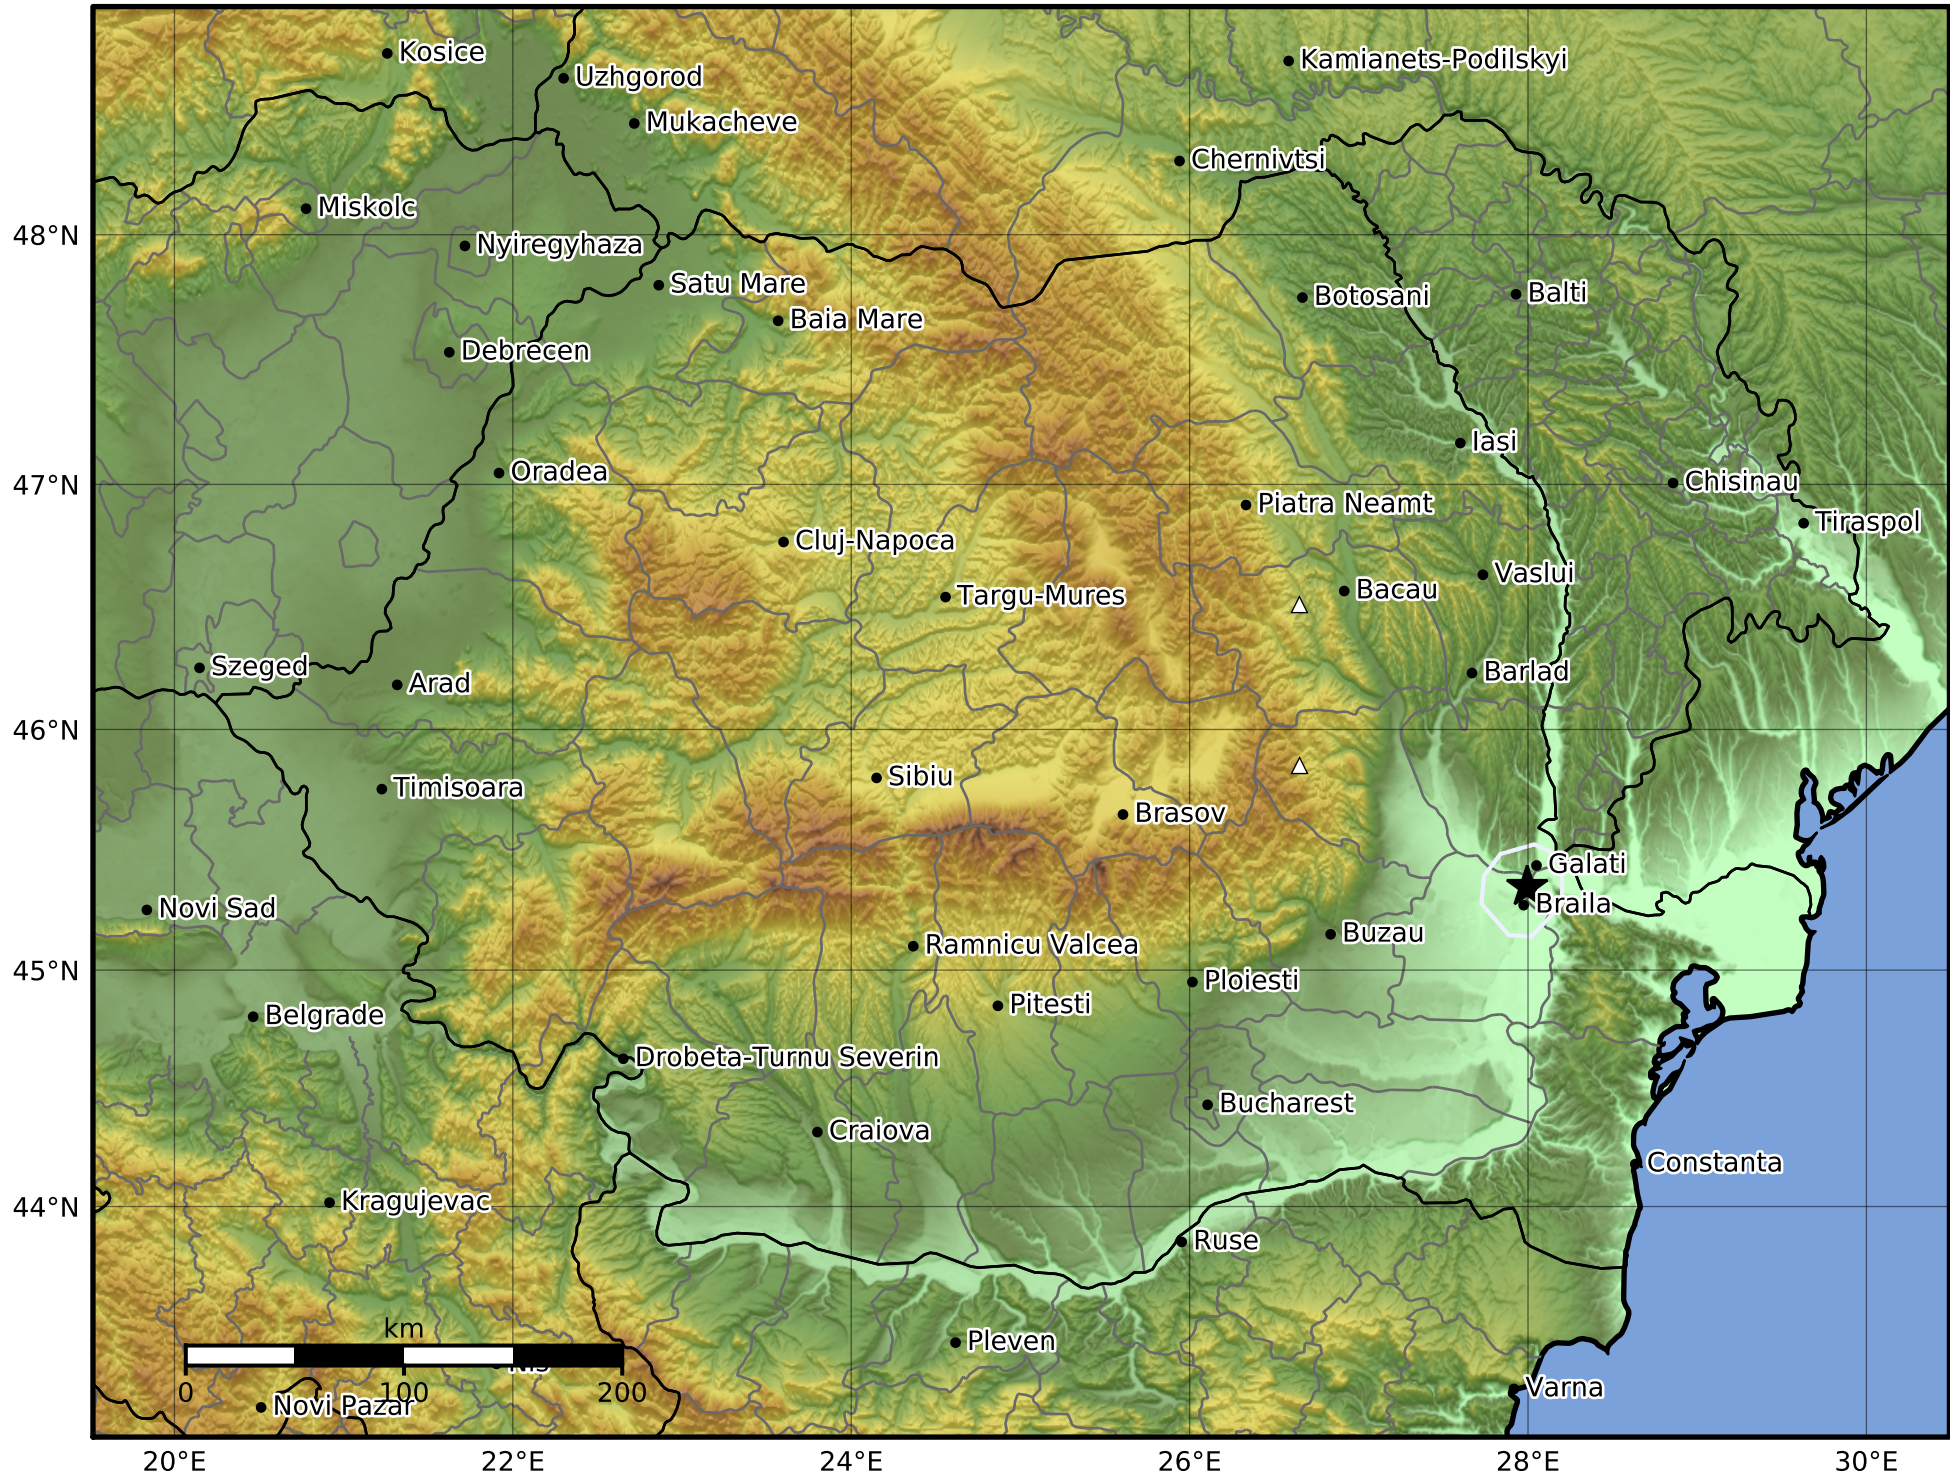

Peak Ground Velocity Map  
 INFP ShakeMap: Muntenia - Braila  
 Apr 06, 2024 16:51:20 UTC M3.3 N45.35 E28.00 Depth: 9.0km  
 ID:2024040616512040

Scale based on Worden et al. (2012)

Version 2: Processed 2024-04-06T17:39:15Z

△ Seismic Instrument      ○ Macroseismic Observation      ★ Epicenter