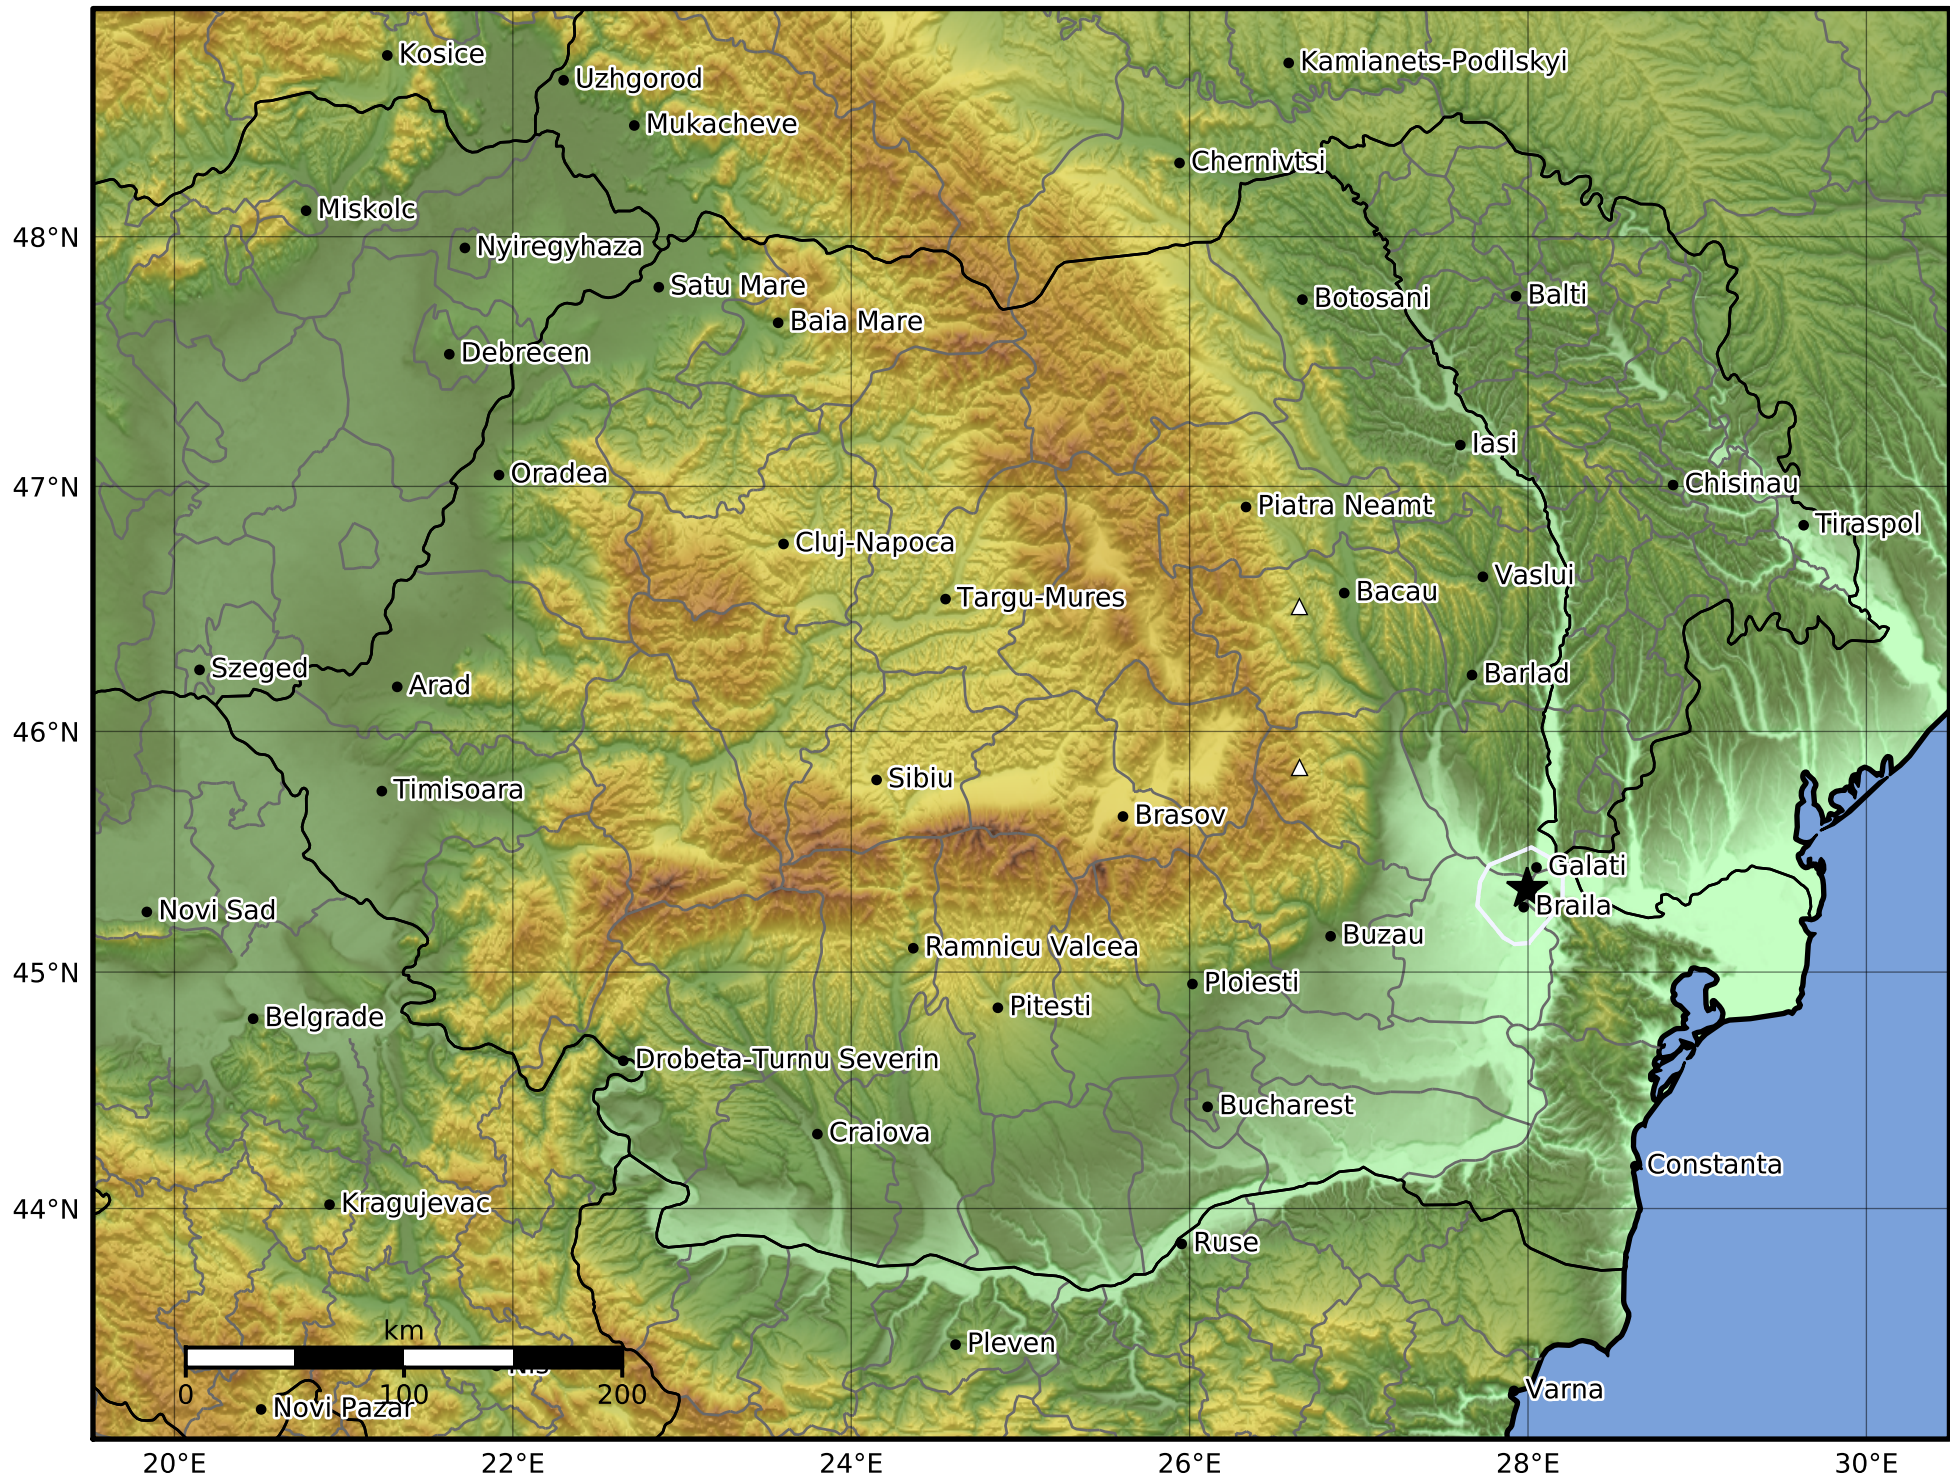

1.0 Second Peak Spectral Acceleration Map
 INFP ShakeMap: Muntenia - Braila
 Apr 06, 2024 16:51:20 UTC M3.3 N45.35 E28.00 Depth: 9.0km
 ID:2024040616512040

Scale based on Worden et al. (2012)

Version 2: Processed 2024-04-06T17:39:15Z

△ Seismic Instrument ○ Macroseismic Observation ★ Epicenter