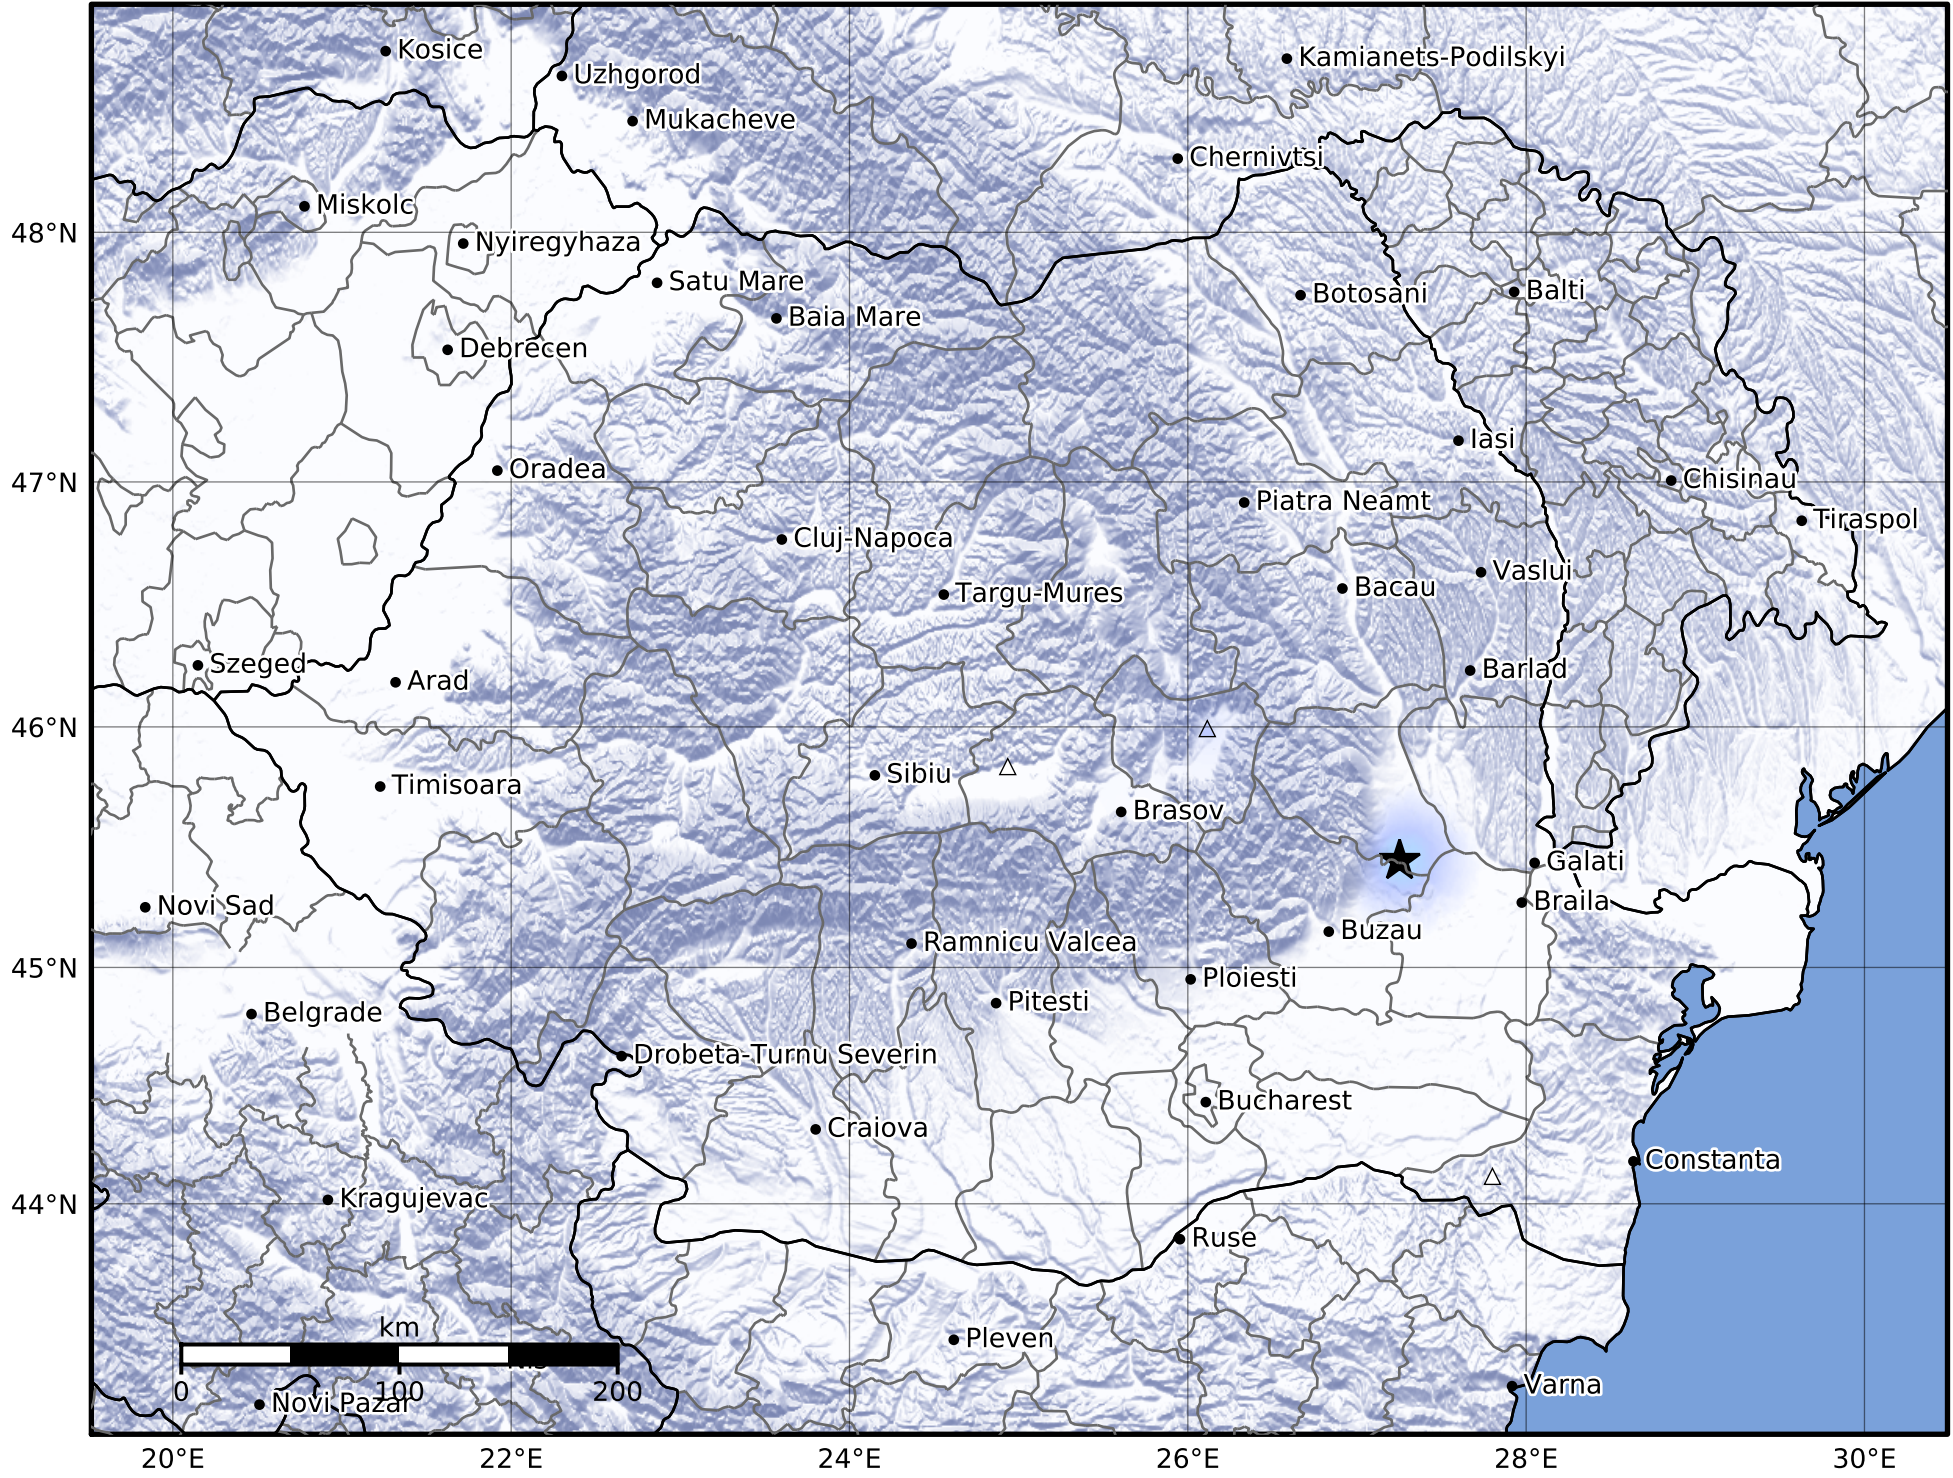

Macroseismic Intensity Map
 INFP ShakeMap: Moldova - Vrancea_SE
 Apr 09, 2024 08:28:33 UTC M3.1 N45.45 E27.25 Depth: 12.0km
 ID:2024040908283322

SHAKING	Not felt	Weak	Light	Moderate	Strong	Very strong	Severe	Violent	Extreme
DAMAGE	None	None	None	Very light	Light	Moderate	Moderate/heavy	Heavy	Very heavy
PGA(%g)	<0.05	0.3	2.76	6.2	11.5	21.5	40.1	74.7	>139
PGV(cm/s)	<0.02	0.13	1.41	4.65	9.64	20	41.4	85.8	>178
INTENSITY	I	II-III	IV	V	VI	VII	VIII	IX	X+

Scale based on Worden et al. (2012)

Version 1: Processed 2024-04-09T09:18:55Z

△ Seismic Instrument ○ Macroseismic Observation ★ Epicenter