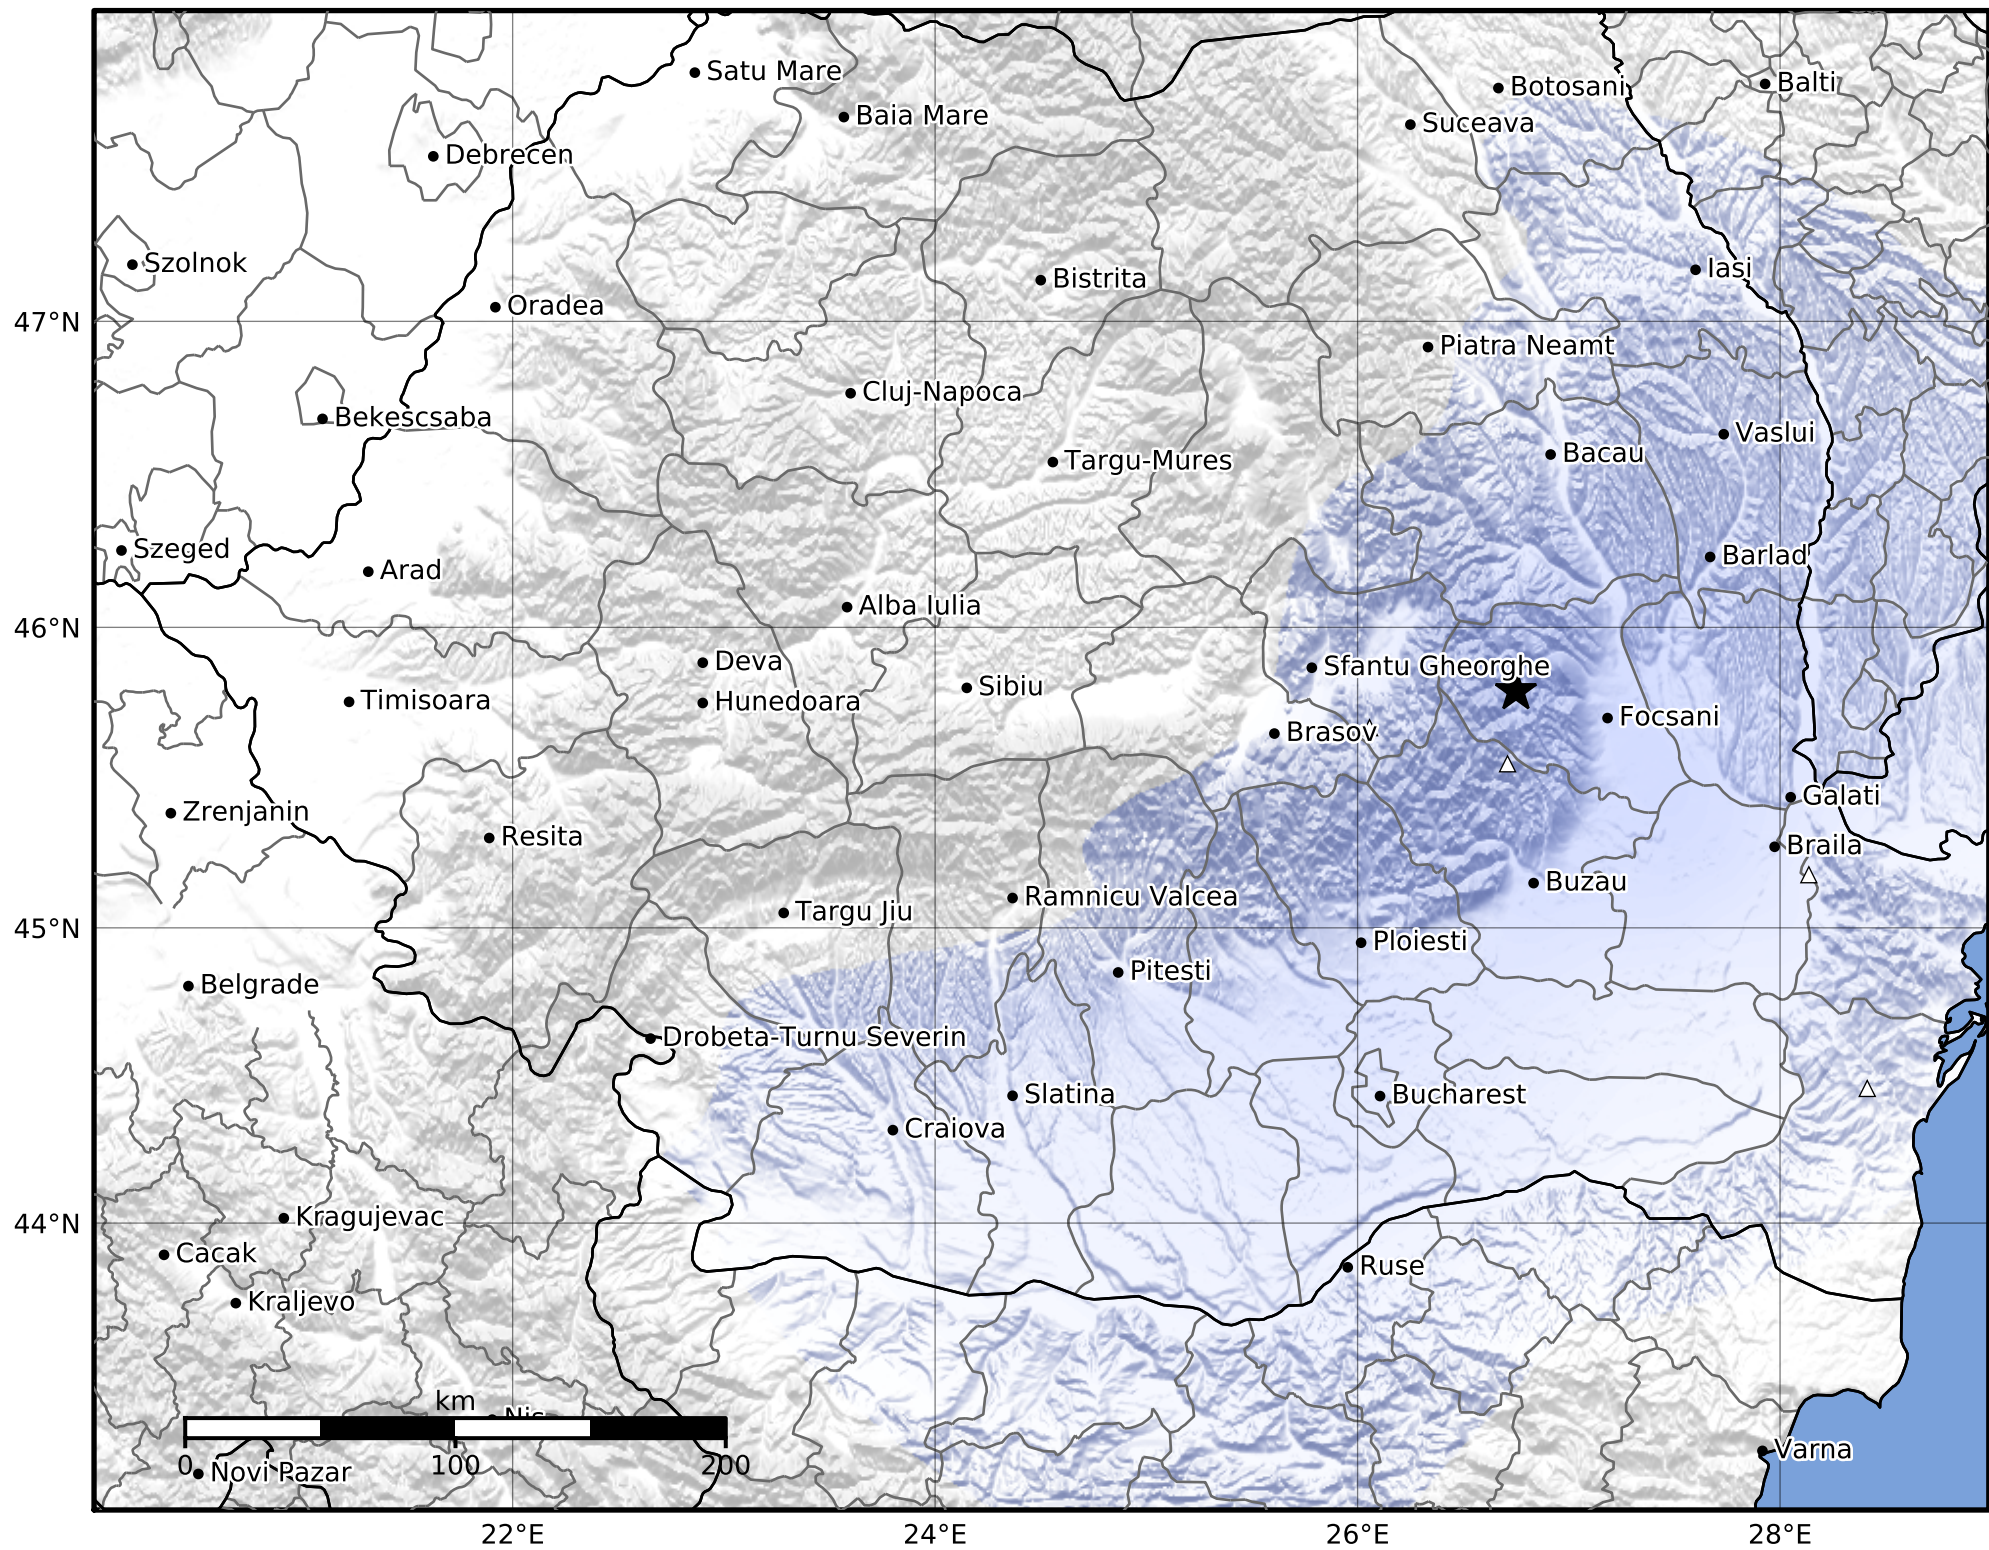

Macroseismic Intensity Map
 INFP ShakeMap: Zona seismică Vrancea - Vrancea
 Apr 10, 2024 06:54:22 UTC M3.4 N45.79 E26.75 Depth: 75.0km
 ID:2024041006542265

SHAKING	Not felt	Weak	Light	Moderate	Strong	Very strong	Severe	Violent	Extreme
DAMAGE	None	None	None	Very light	Light	Moderate	Moderate/heavy	Heavy	Very heavy
PGA(%g)	<0.05	0.3	2.76	6.2	11.5	21.5	40.1	74.7	>139
PGV(cm/s)	<0.02	0.13	1.41	4.65	9.64	20	41.4	85.8	>178
INTENSITY	I	II-III	IV	V	VI	VII	VIII	IX	X+

Scale based on Worden et al. (2012)

Version 1: Processed 2024-04-10T07:20:53Z

△ Seismic Instrument

○ Macroseismic Observation

★ Epicenter