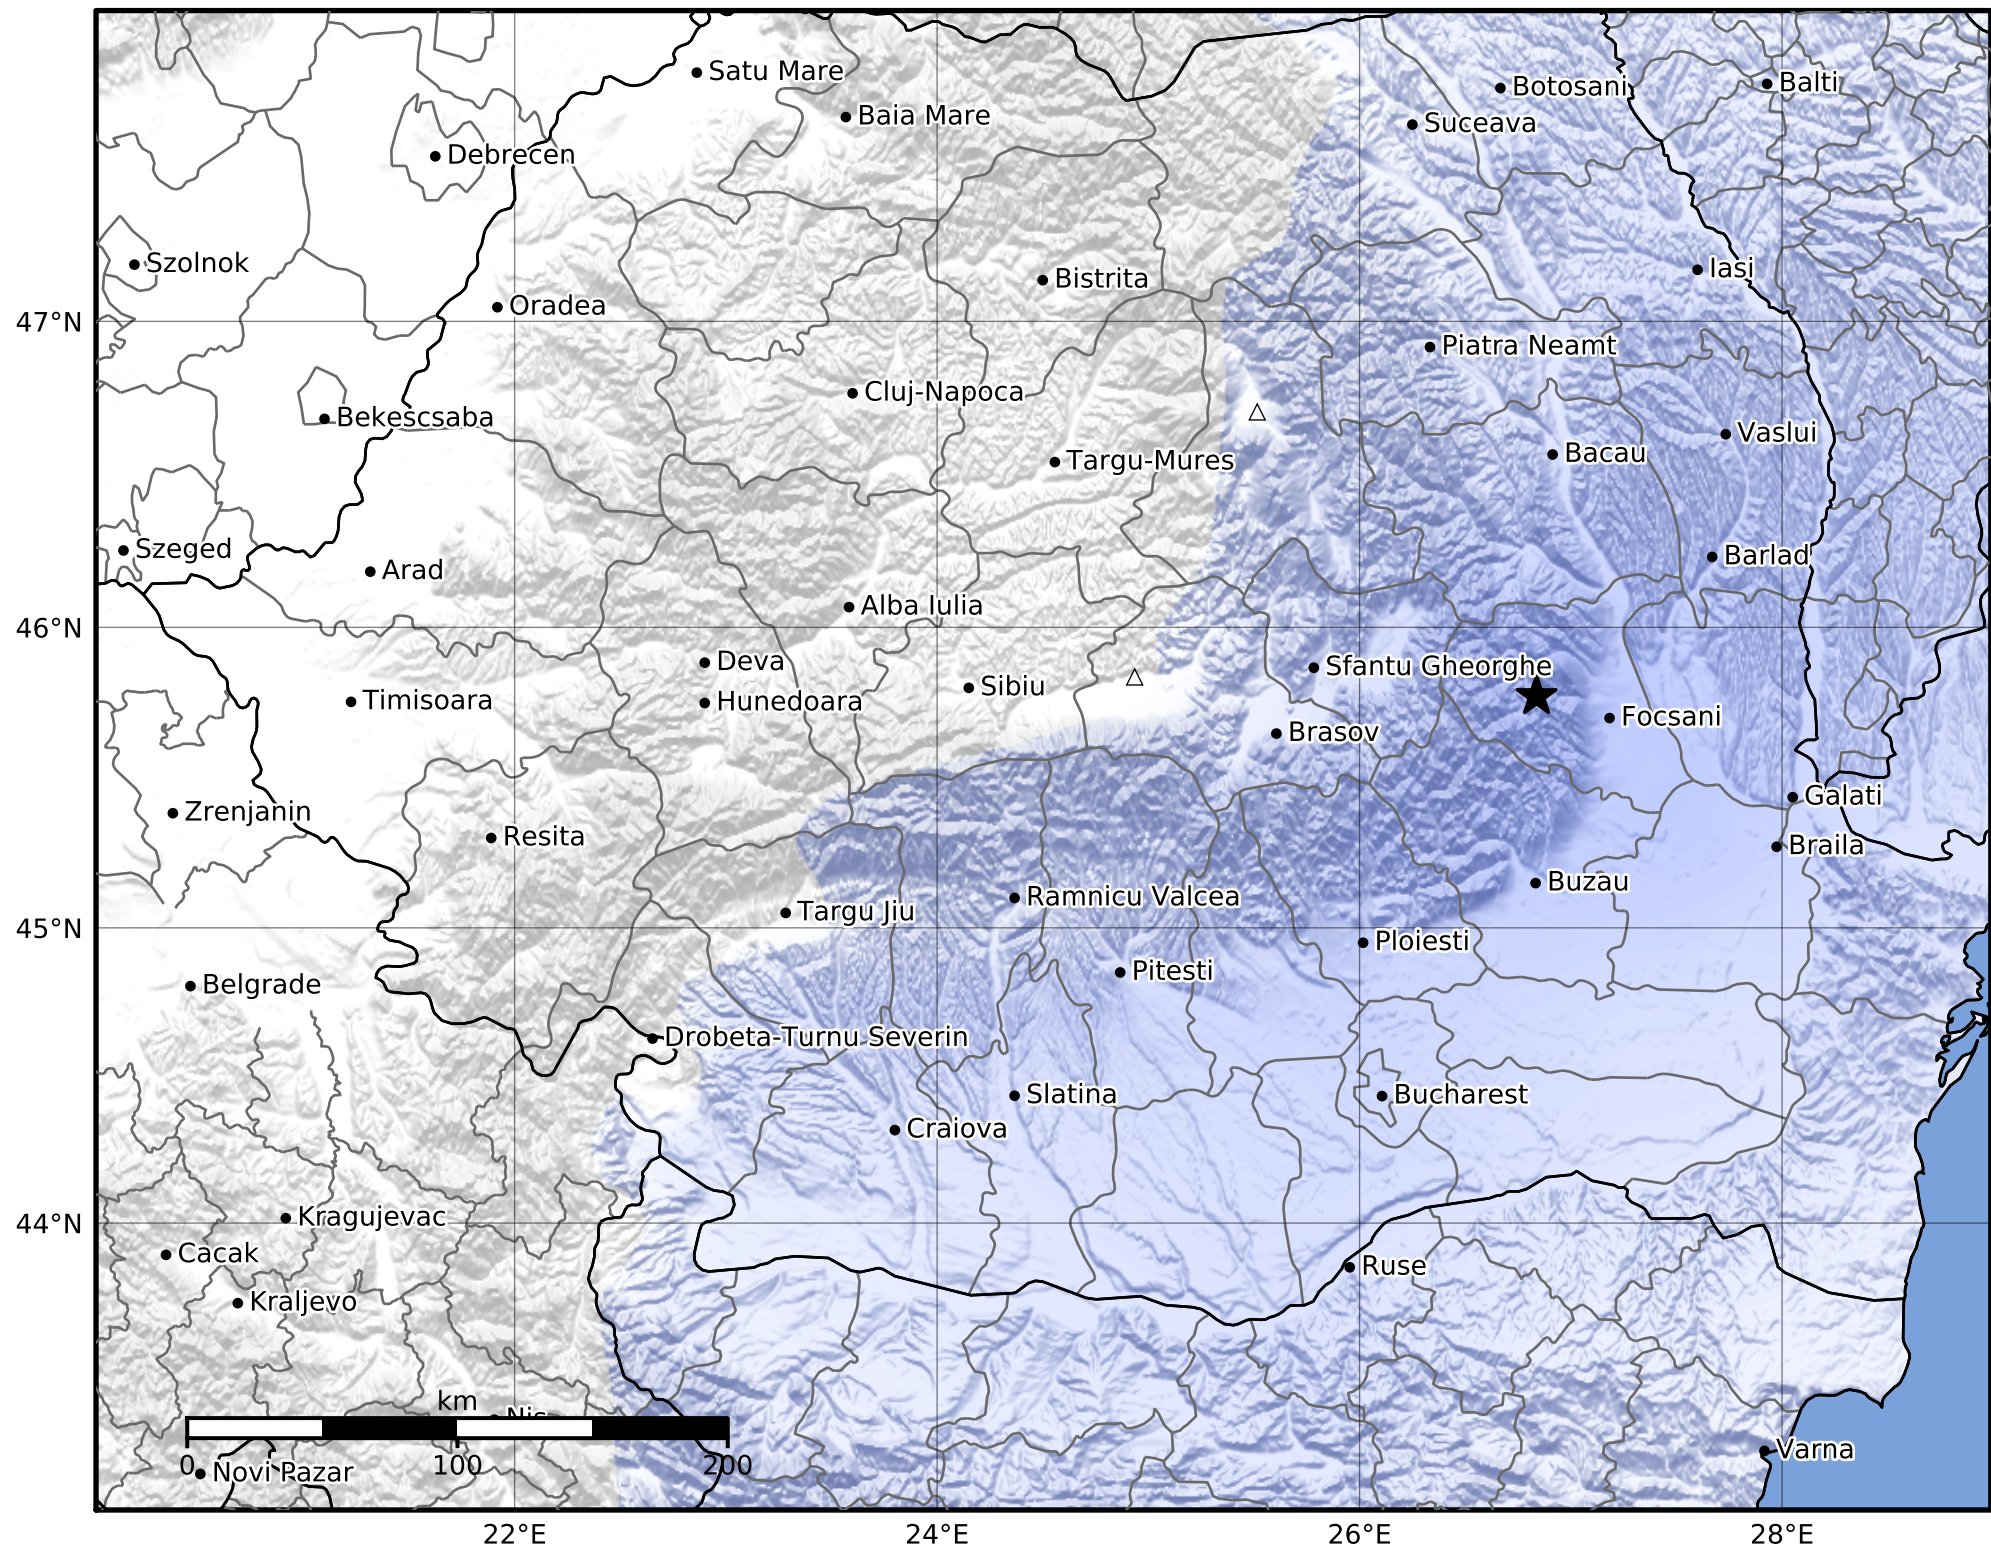

Macroseismic Intensity Map
 INFP ShakeMap: Zona seismică Vrancea - Vrancea
 Apr 24, 2024 00:00:04 UTC M3.3 N45.77 E26.84 Depth: 73.0km
 ID:202404240000421

SHAKING	Not felt	Weak	Light	Moderate	Strong	Very strong	Severe	Violent	Extreme
DAMAGE	None	None	None	Very light	Light	Moderate	Moderate/heavy	Heavy	Very heavy
PGA(%g)	<0.05	0.3	2.76	6.2	11.5	21.5	40.1	74.7	>139
PGV(cm/s)	<0.02	0.13	1.41	4.65	9.64	20	41.4	85.8	>178
INTENSITY	I	II-III	IV	V	VI	VII	VIII	IX	X+

Scale based on Worden et al. (2012)

Version 1: Processed 2024-04-24T00:45:04Z

△ Seismic Instrument ○ Macroseismic Observation ★ Epicenter