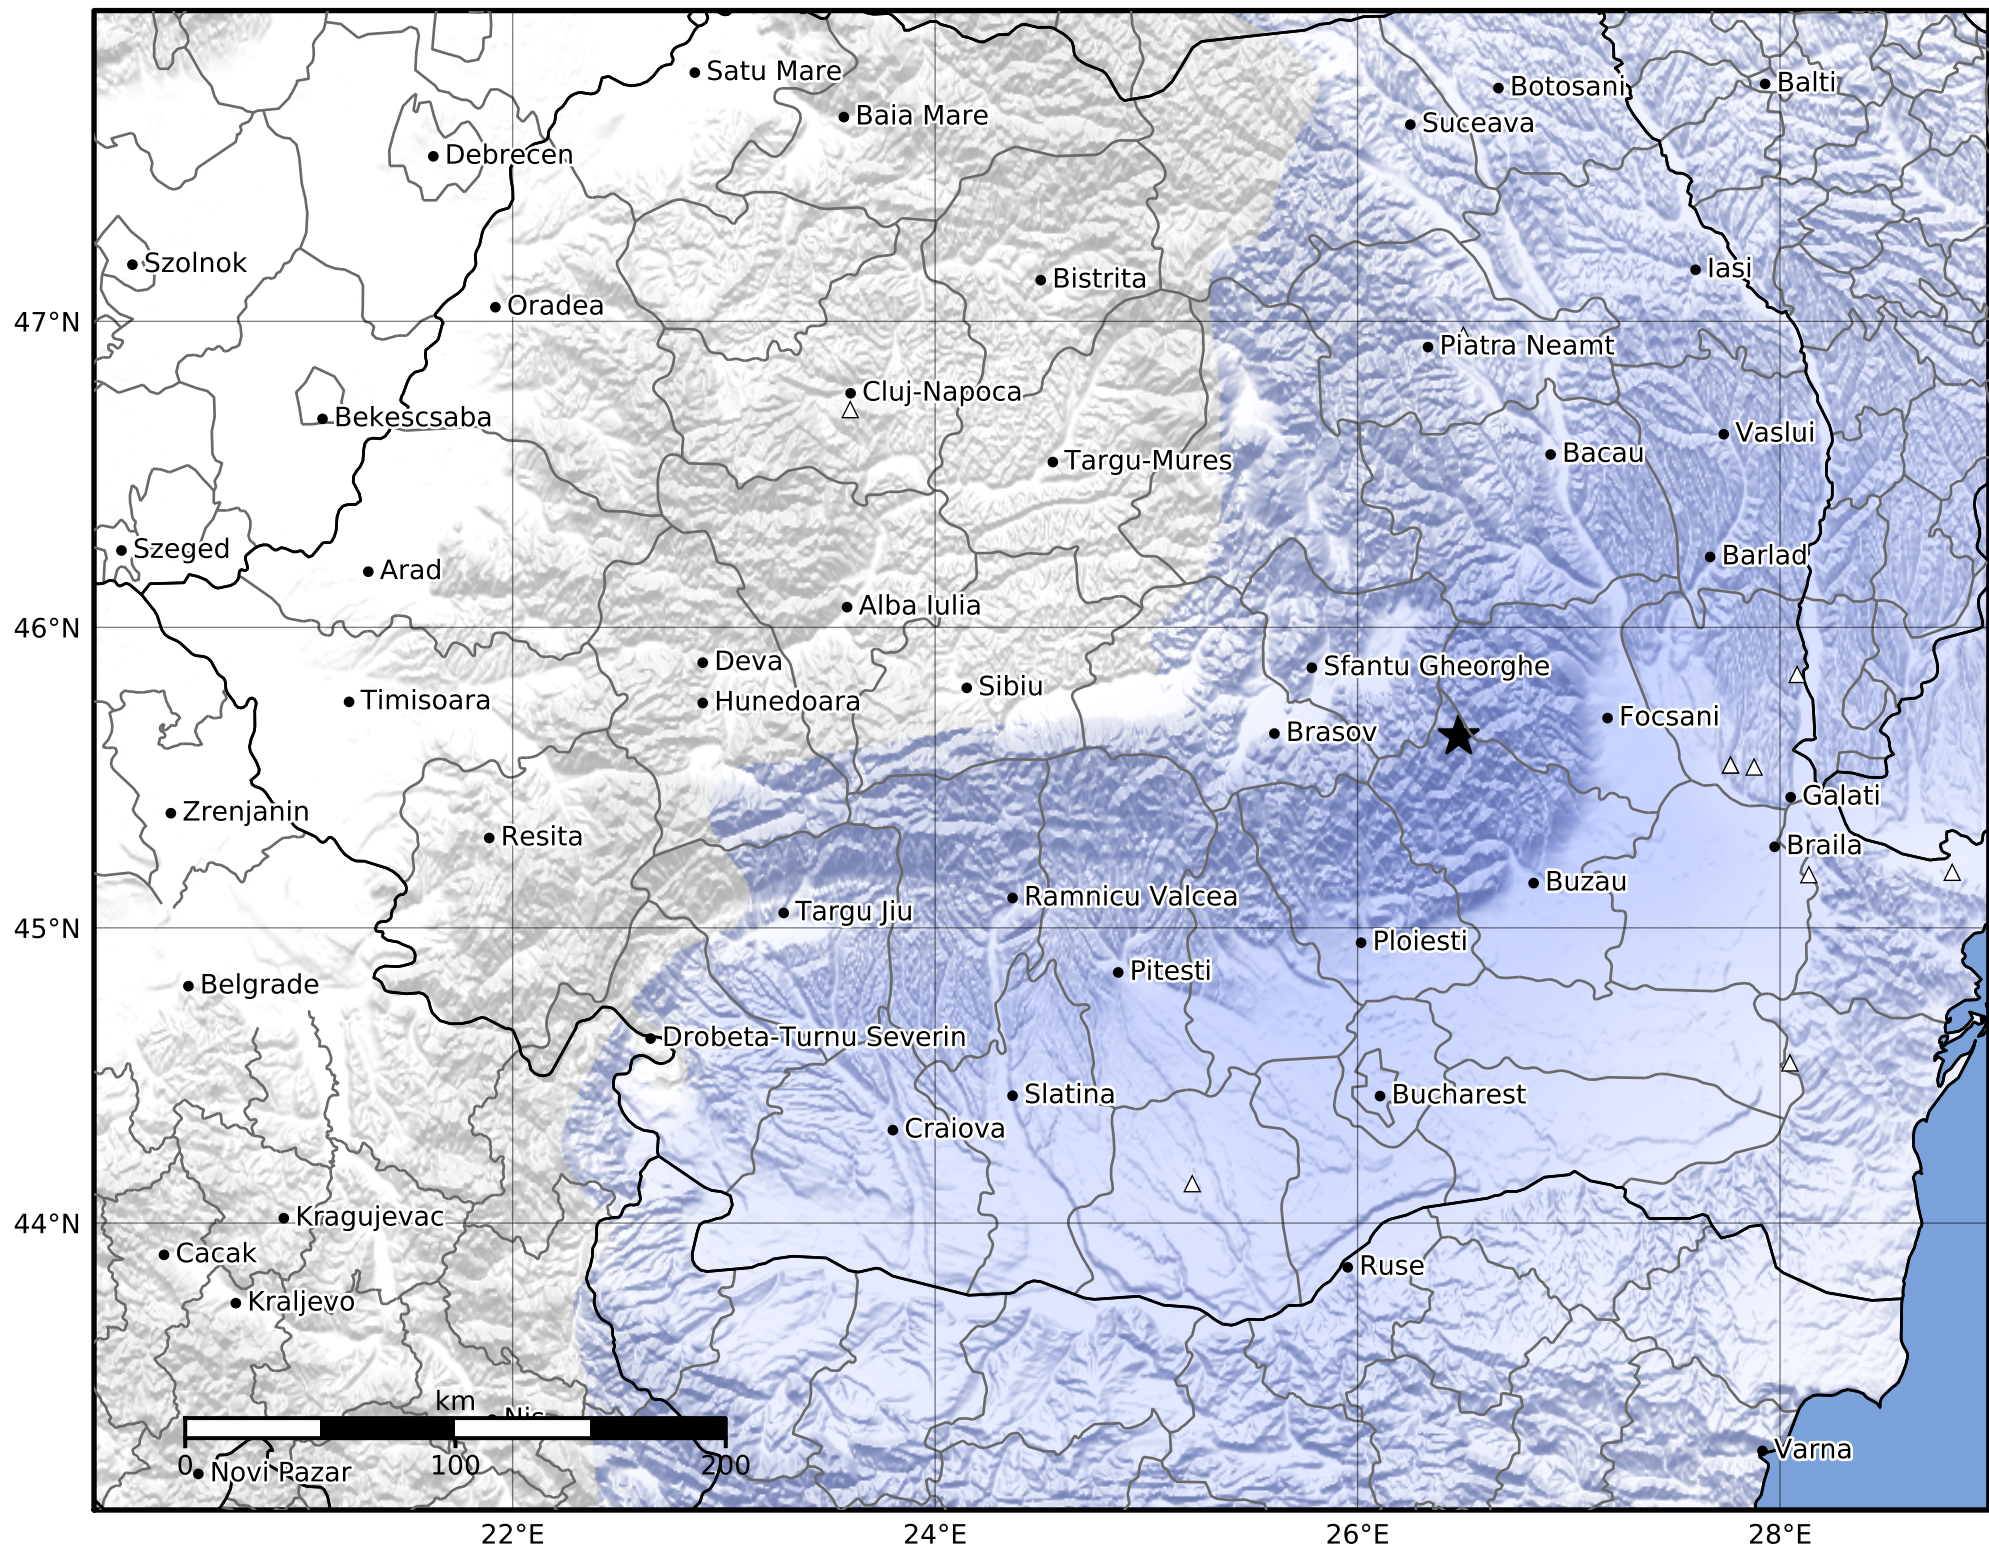

Macroseismic Intensity Map
 INFP ShakeMap: Zona seismică Vrancea - Buzău
 Apr 25, 2024 23:05:03 UTC M3.5 N45.64 E26.48 Depth: 141.0km
 ID:2024042523050323

SHAKING	Not felt	Weak	Light	Moderate	Strong	Very strong	Severe	Violent	Extreme
DAMAGE	None	None	None	Very light	Light	Moderate	Moderate/heavy	Heavy	Very heavy
PGA(%g)	<0.05	0.3	2.76	6.2	11.5	21.5	40.1	74.7	>139
PGV(cm/s)	<0.02	0.13	1.41	4.65	9.64	20	41.4	85.8	>178
INTENSITY	I	II-III	IV	V	VI	VII	VIII	IX	X+

Scale based on Worden et al. (2012)

Version 1: Processed 2024-04-25T23:52:38Z

△ Seismic Instrument ○ Macroseismic Observation ★ Epicenter