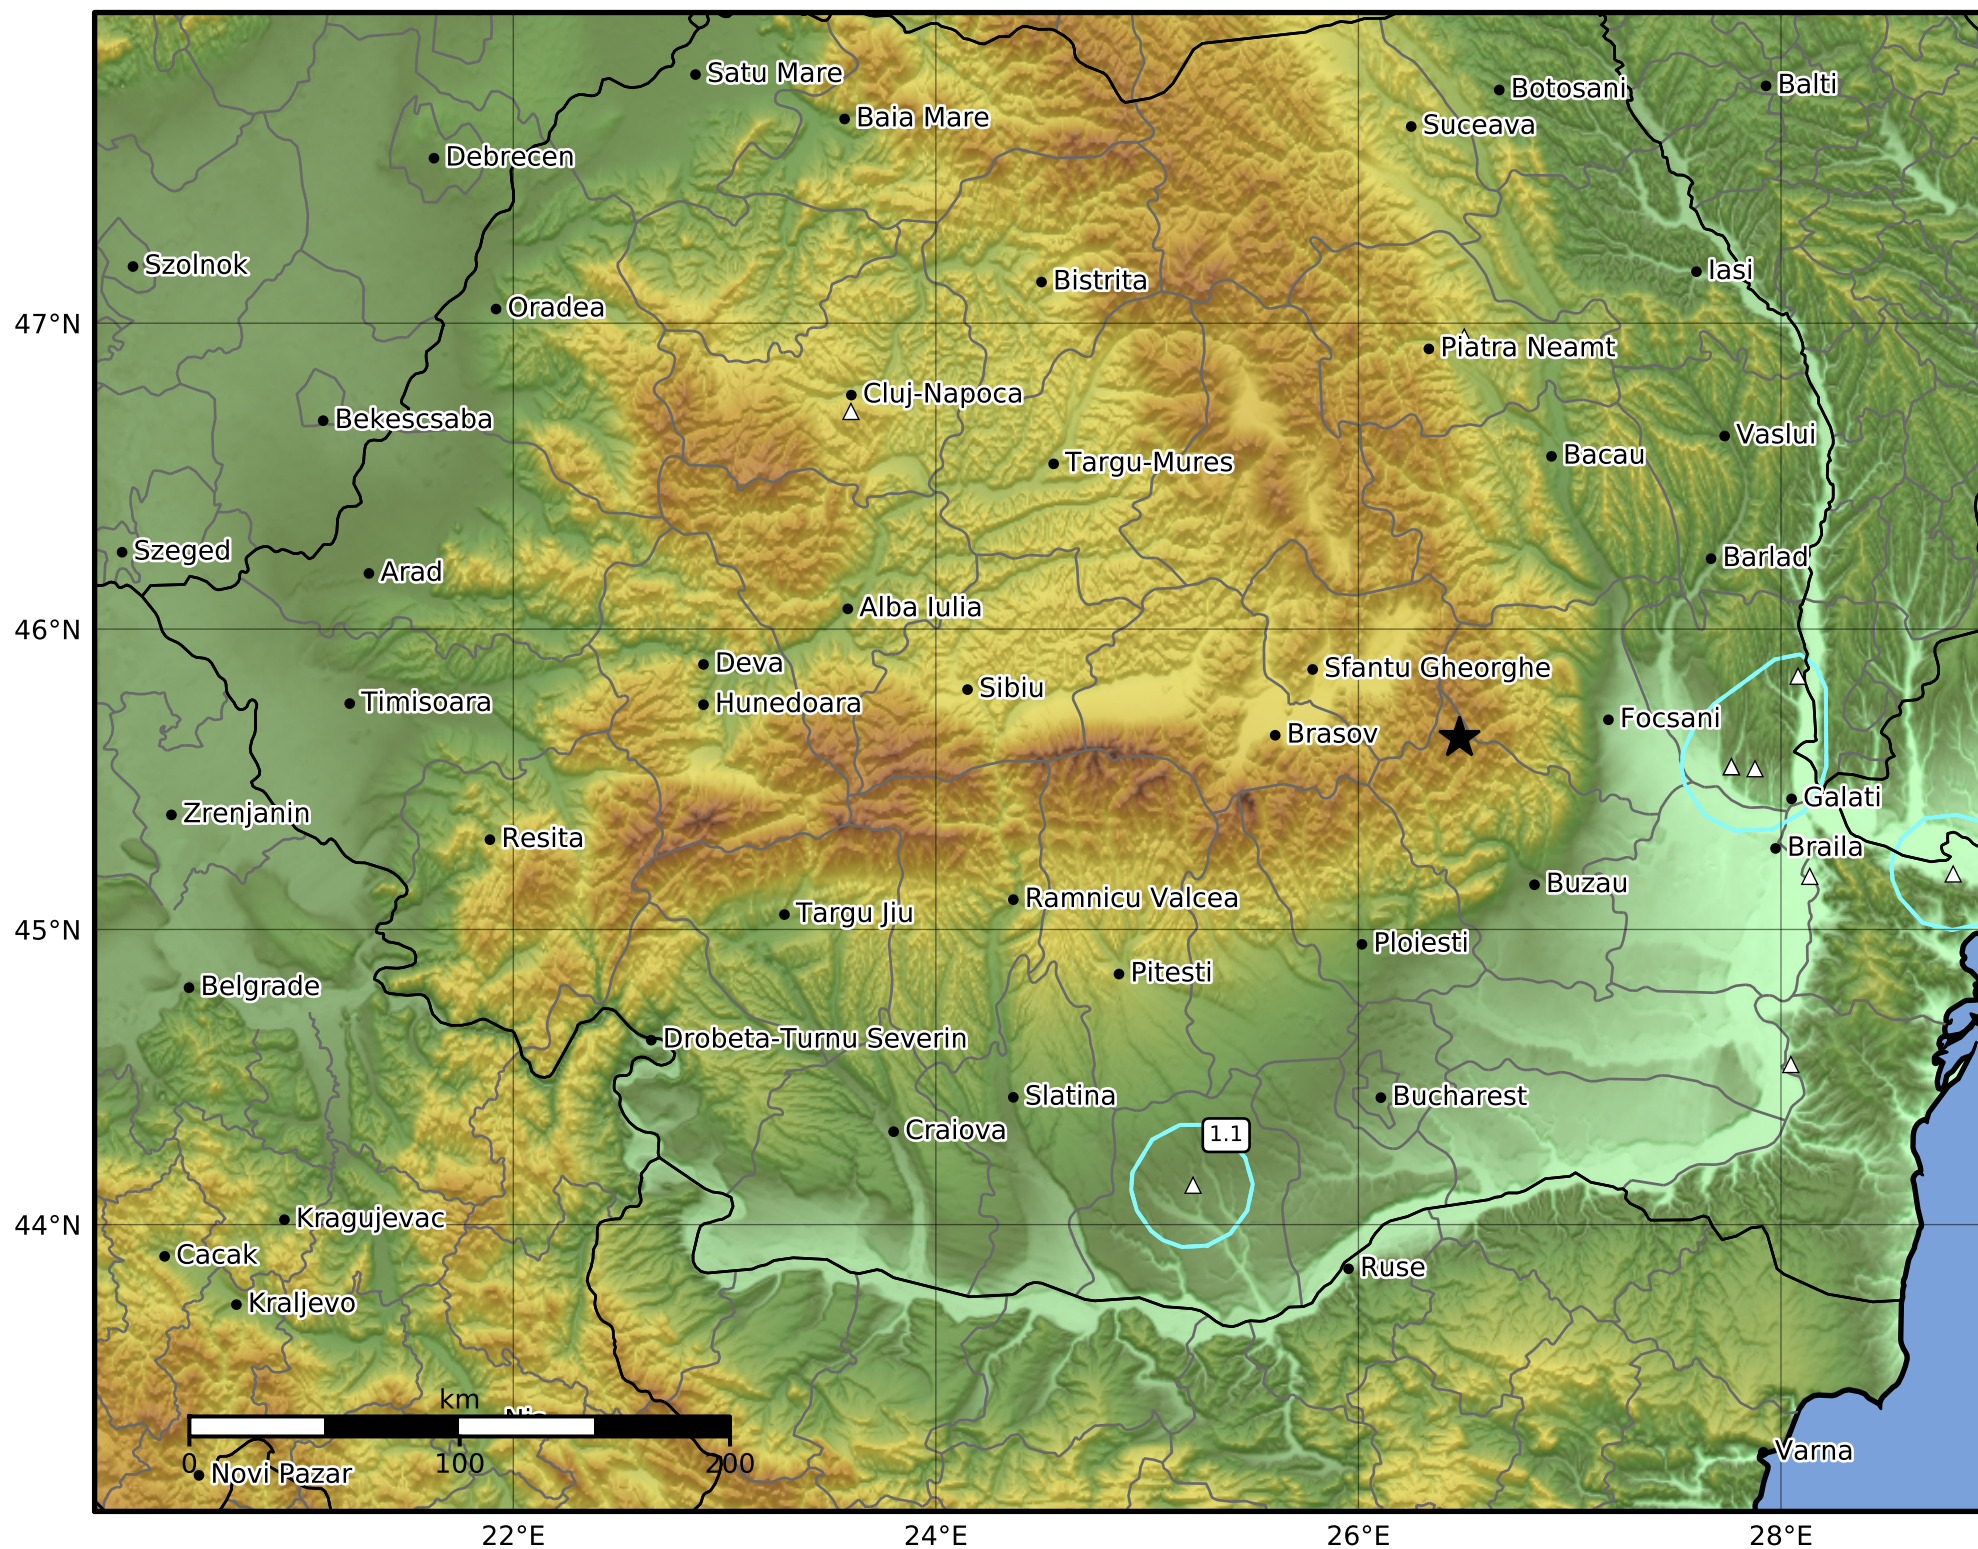

Peak Ground Velocity Map  
 INFP ShakeMap: Zona seismica Vrancea - Buzau  
 Apr 25, 2024 23:05:03 UTC M3.5 N45.64 E26.48 Depth: 141.0km  
 ID:2024042523050323

Scale based on Worden et al. (2012)

Version 1: Processed 2024-04-25T23:52:38Z

△ Seismic Instrument      ○ Macroseismic Observation      ★ Epicenter