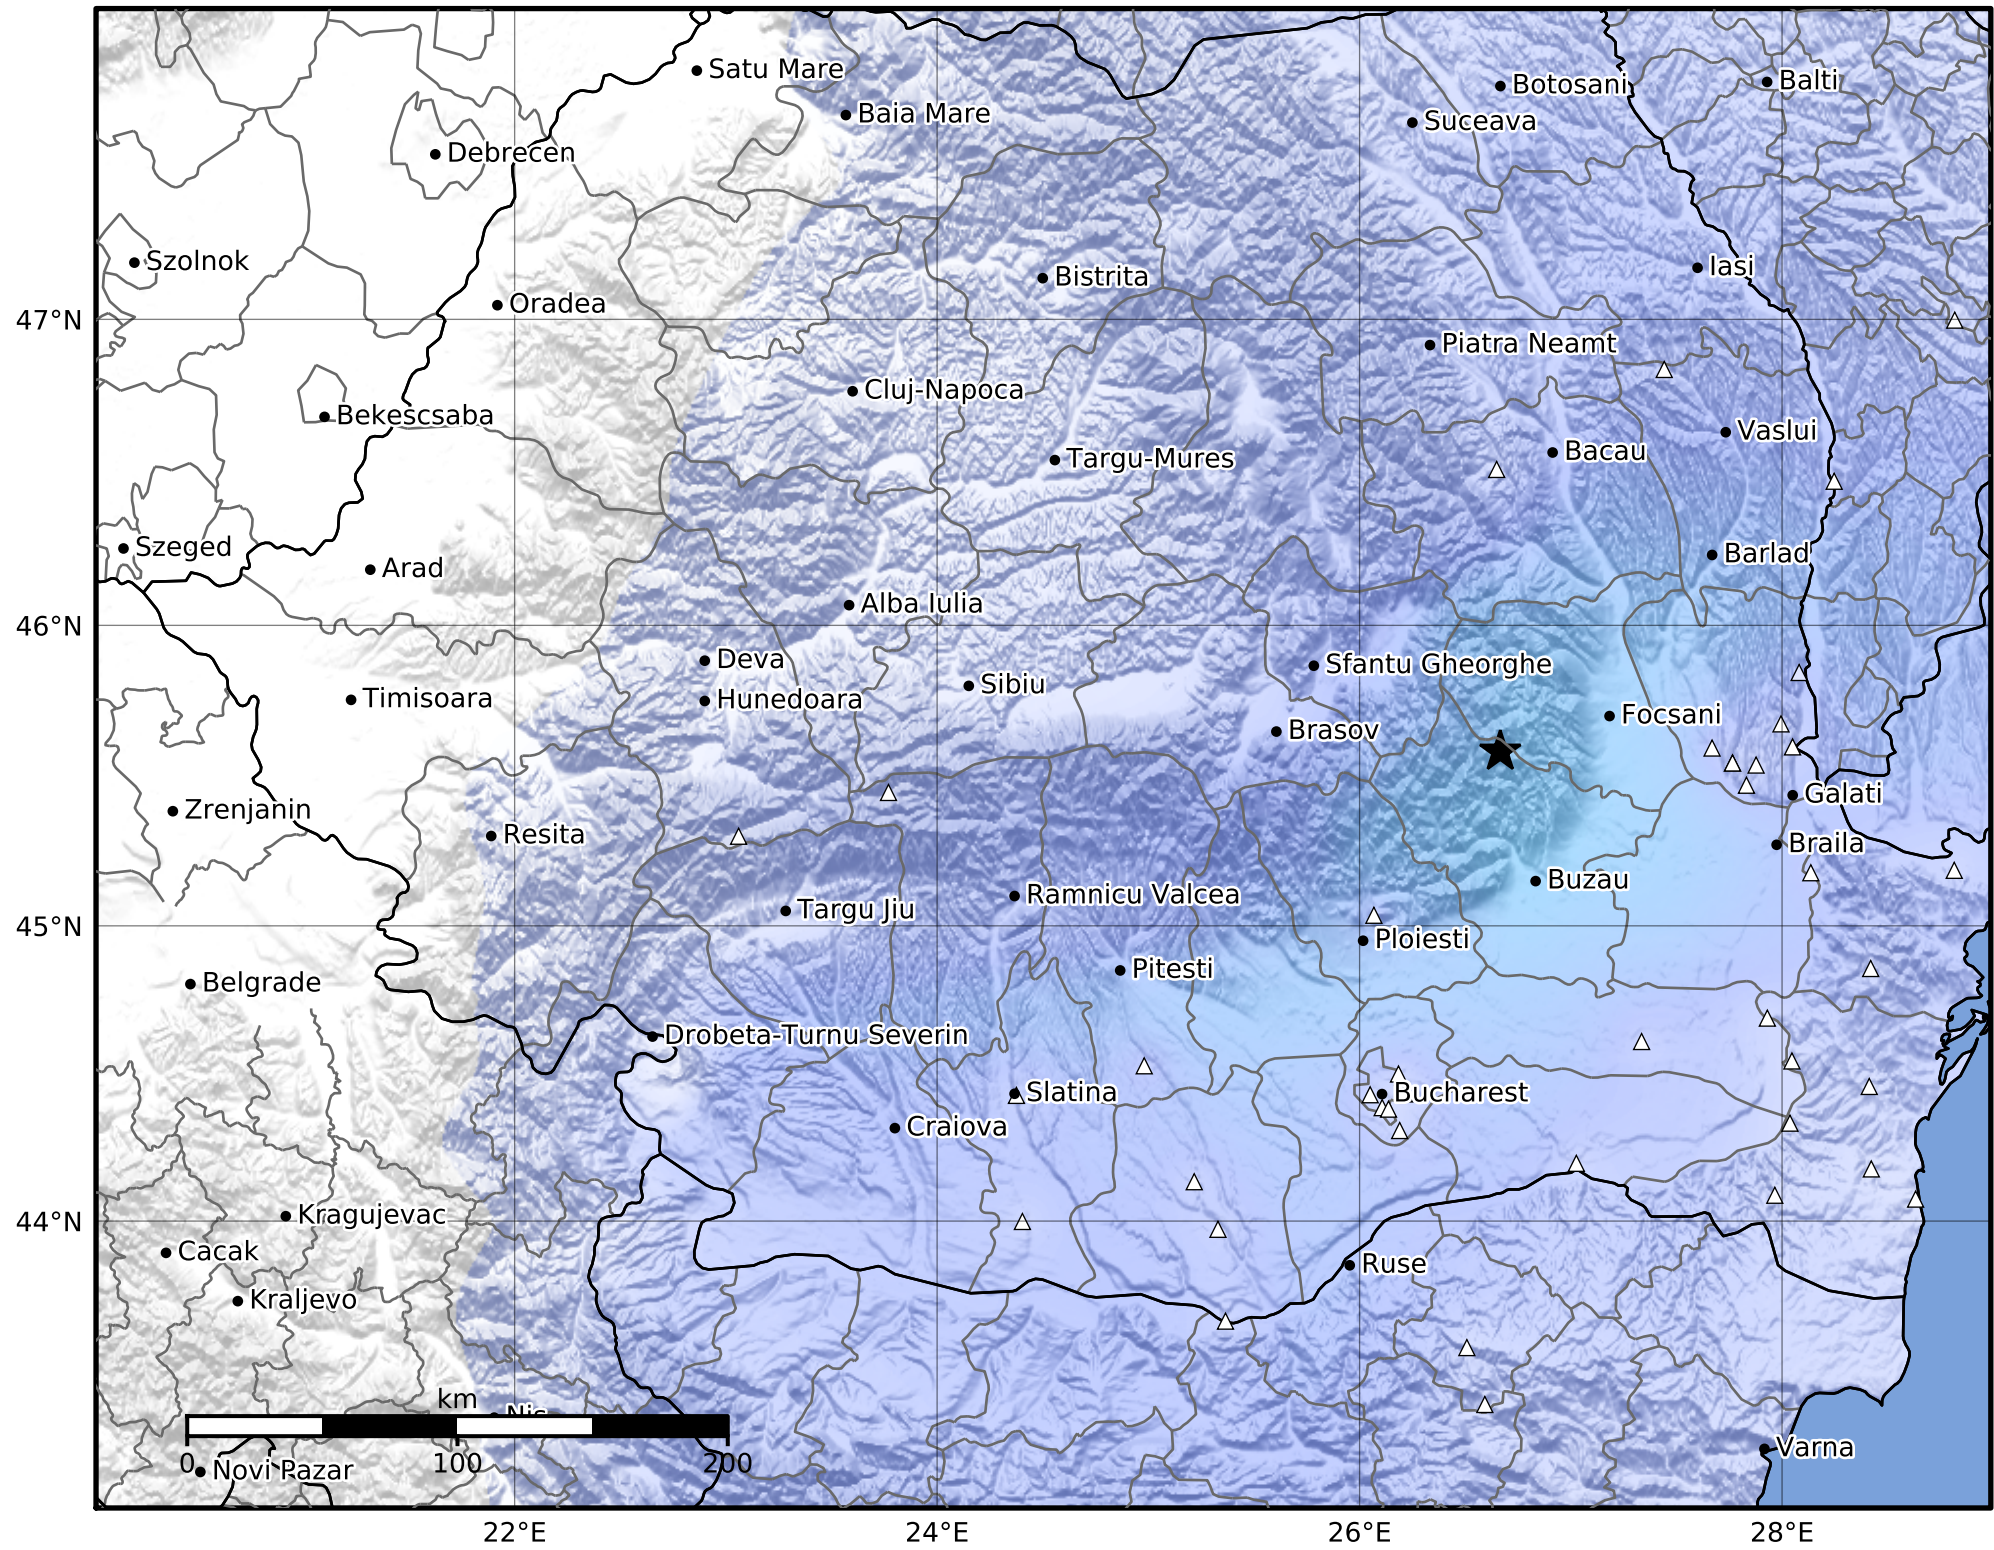

Macroseismic Intensity Map  
 INFP ShakeMap: Zona seismică Vrancea - Buzau  
 May 07, 2024 15:32:23 UTC M4.1 N45.58 E26.67 Depth: 119.0km  
 ID:2024050715322370

SHAKING	Not felt	Weak	Light	Moderate	Strong	Very strong	Severe	Violent	Extreme
DAMAGE	None	None	None	Very light	Light	Moderate	Moderate/heavy	Heavy	Very heavy
PGA(%g)	<0.05	0.3	2.76	6.2	11.5	21.5	40.1	74.7	>139
PGV(cm/s)	<0.02	0.13	1.41	4.65	9.64	20	41.4	85.8	>178
INTENSITY	<b>I</b>	<b>II-III</b>	<b>IV</b>	<b>V</b>	<b>VI</b>	<b>VII</b>	<b>VIII</b>	<b>IX</b>	<b>X+</b>

Scale based on Worden et al. (2012)

Version 1: Processed 2024-05-07T16:24:58Z

△ Seismic Instrument      ○ Macroseismic Observation      ★ Epicenter