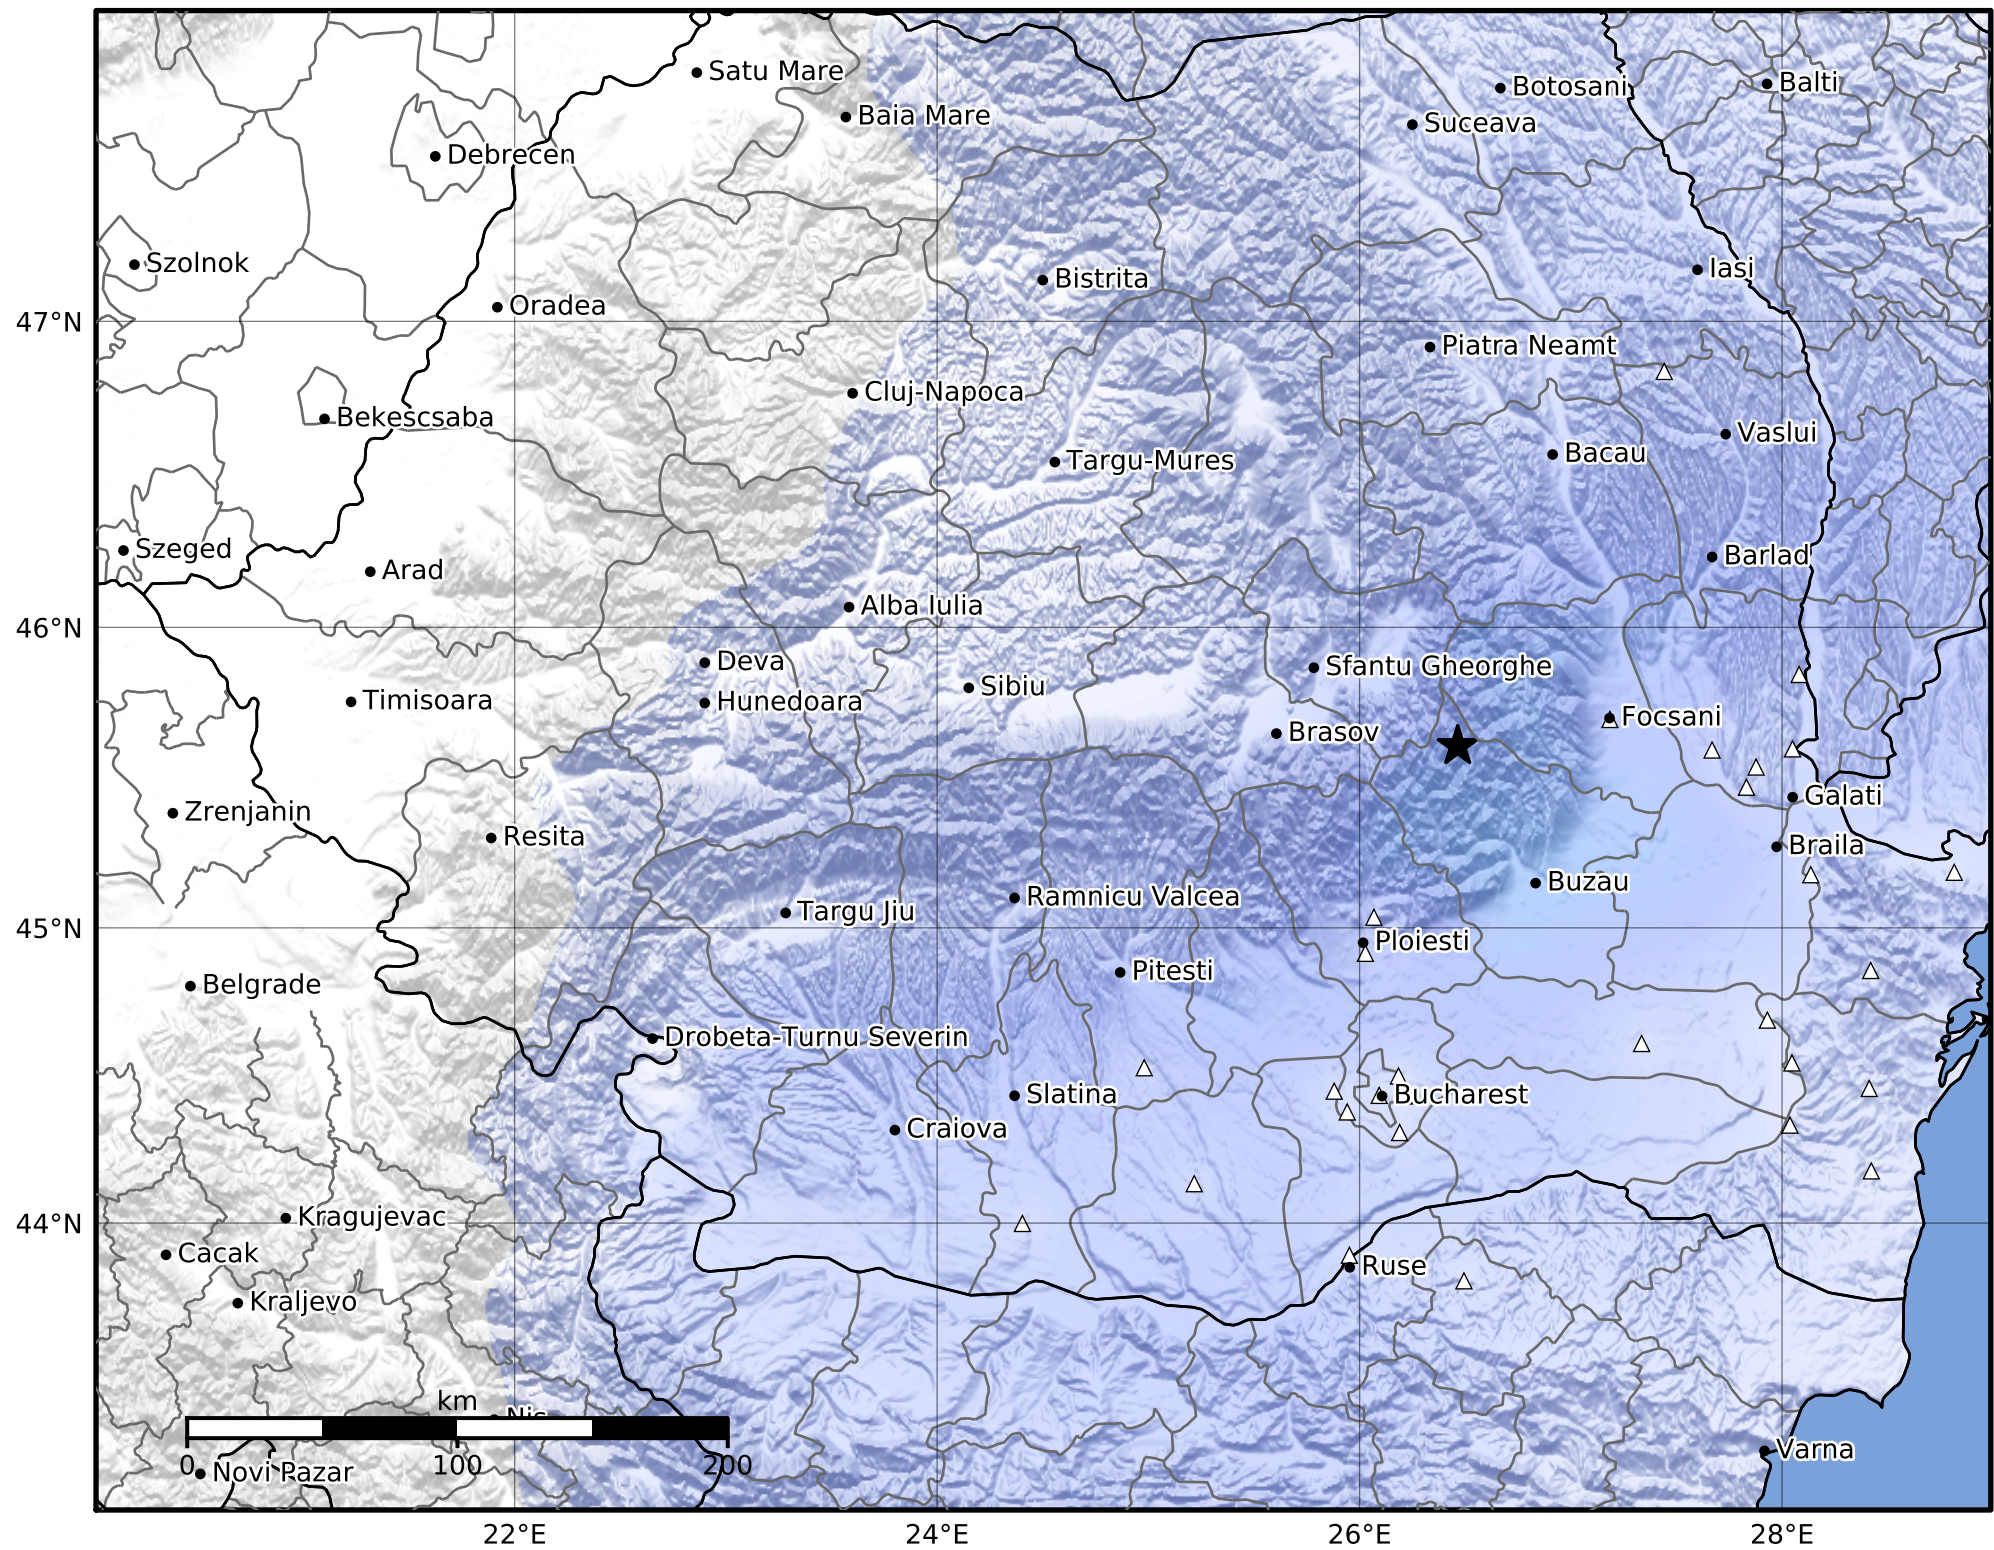

Macroseismic Intensity Map
 INFP ShakeMap: Zona seismică Vrancea - Buzau
 May 09, 2024 14:57:16 UTC M3.9 N45.61 E26.46 Depth: 143.0km
 ID:2024050914571679

SHAKING	Not felt	Weak	Light	Moderate	Strong	Very strong	Severe	Violent	Extreme
DAMAGE	None	None	None	Very light	Light	Moderate	Moderate/heavy	Heavy	Very heavy
PGA(%g)	<0.05	0.3	2.76	6.2	11.5	21.5	40.1	74.7	>139
PGV(cm/s)	<0.02	0.13	1.41	4.65	9.64	20	41.4	85.8	>178
INTENSITY	I	II-III	IV	V	VI	VII	VIII	IX	X+

Scale based on Worden et al. (2012)

Version 1: Processed 2024-05-09T15:52:24Z

△ Seismic Instrument ○ Macroseismic Observation ★ Epicenter