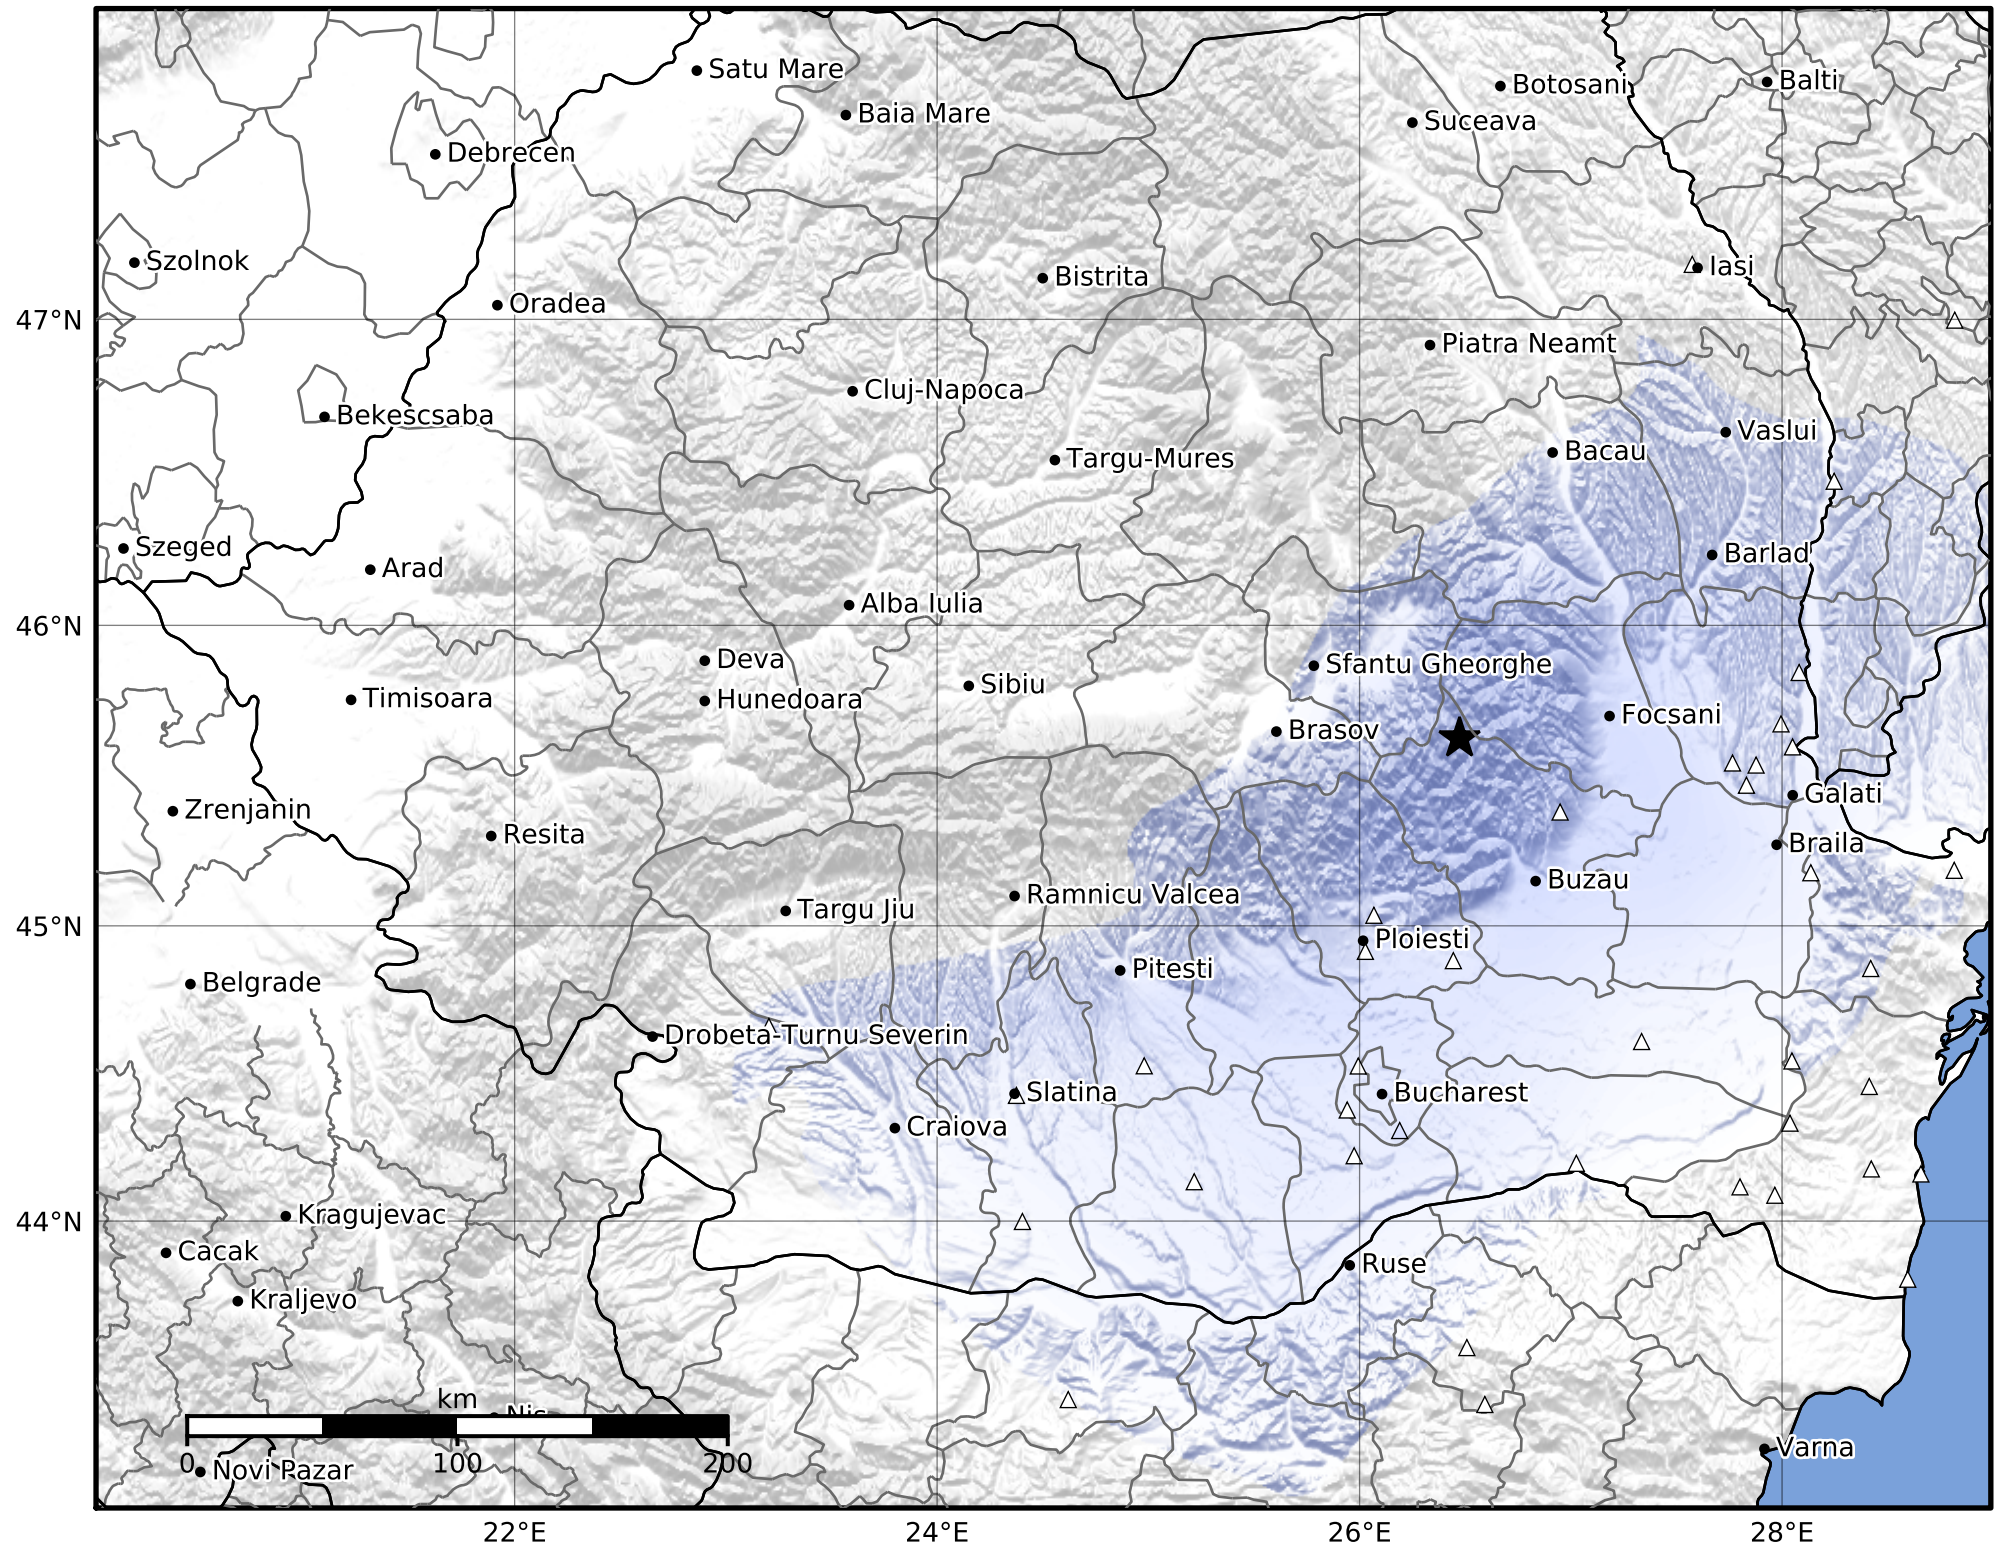

Macroseismic Intensity Map
 INFP ShakeMap: Zona seismică Vrancea - Buzau
 May 22, 2024 09:53:37 UTC M4.1 N45.63 E26.47 Depth: 90.0km
 ID:2024052209533788

SHAKING	Not felt	Weak	Light	Moderate	Strong	Very strong	Severe	Violent	Extreme
DAMAGE	None	None	None	Very light	Light	Moderate	Moderate/heavy	Heavy	Very heavy
PGA(%g)	<0.05	0.3	2.76	6.2	11.5	21.5	40.1	74.7	>139
PGV(cm/s)	<0.02	0.13	1.41	4.65	9.64	20	41.4	85.8	>178
INTENSITY	I	II-III	IV	V	VI	VII	VIII	IX	X+

Scale based on Worden et al. (2012)

Version 1: Processed 2024-05-22T10:42:03Z

△ Seismic Instrument ○ Macroseismic Observation ★ Epicenter