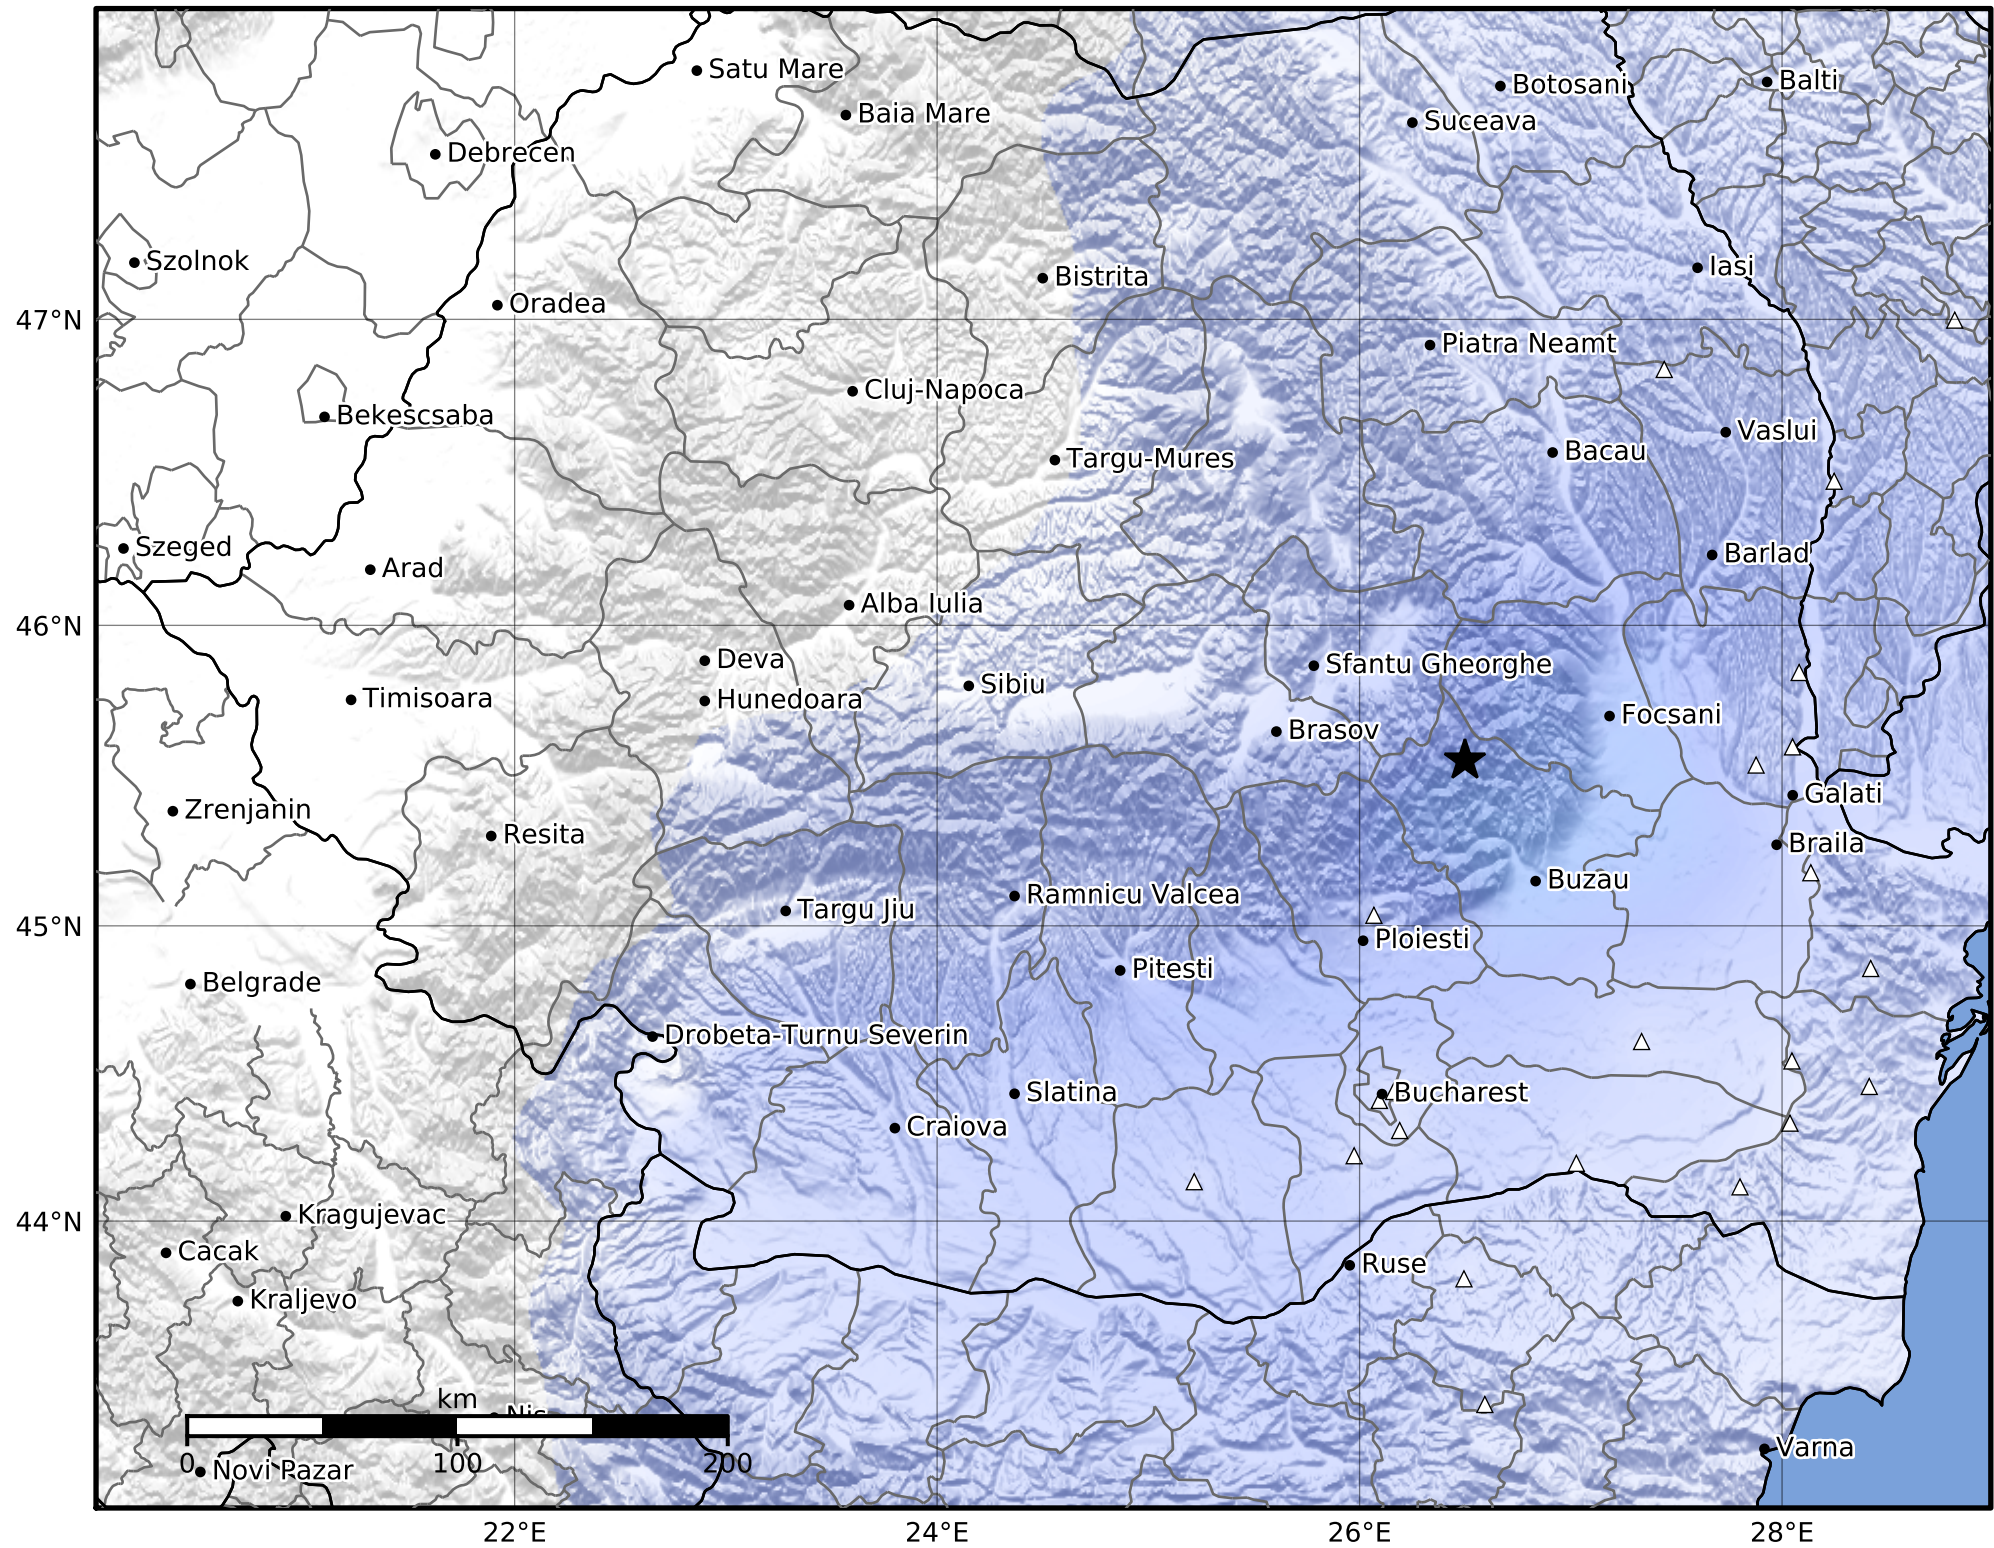

Macroseismic Intensity Map  
 INFP ShakeMap: Zona seismică Vrancea - Buzău  
 May 24, 2024 22:27:02 UTC M3.7 N45.55 E26.50 Depth: 124.0km  
 ID:2024052422270217

SHAKING	Not felt	Weak	Light	Moderate	Strong	Very strong	Severe	Violent	Extreme
DAMAGE	None	None	None	Very light	Light	Moderate	Moderate/heavy	Heavy	Very heavy
PGA(%g)	<0.05	0.3	2.76	6.2	11.5	21.5	40.1	74.7	>139
PGV(cm/s)	<0.02	0.13	1.41	4.65	9.64	20	41.4	85.8	>178
INTENSITY	<b>I</b>	<b>II-III</b>	<b>IV</b>	<b>V</b>	<b>VI</b>	<b>VII</b>	<b>VIII</b>	<b>IX</b>	<b>X+</b>

Scale based on Worden et al. (2012)

Version 1: Processed 2024-05-24T23:15:16Z

△ Seismic Instrument      ○ Macroseismic Observation      ★ Epicenter