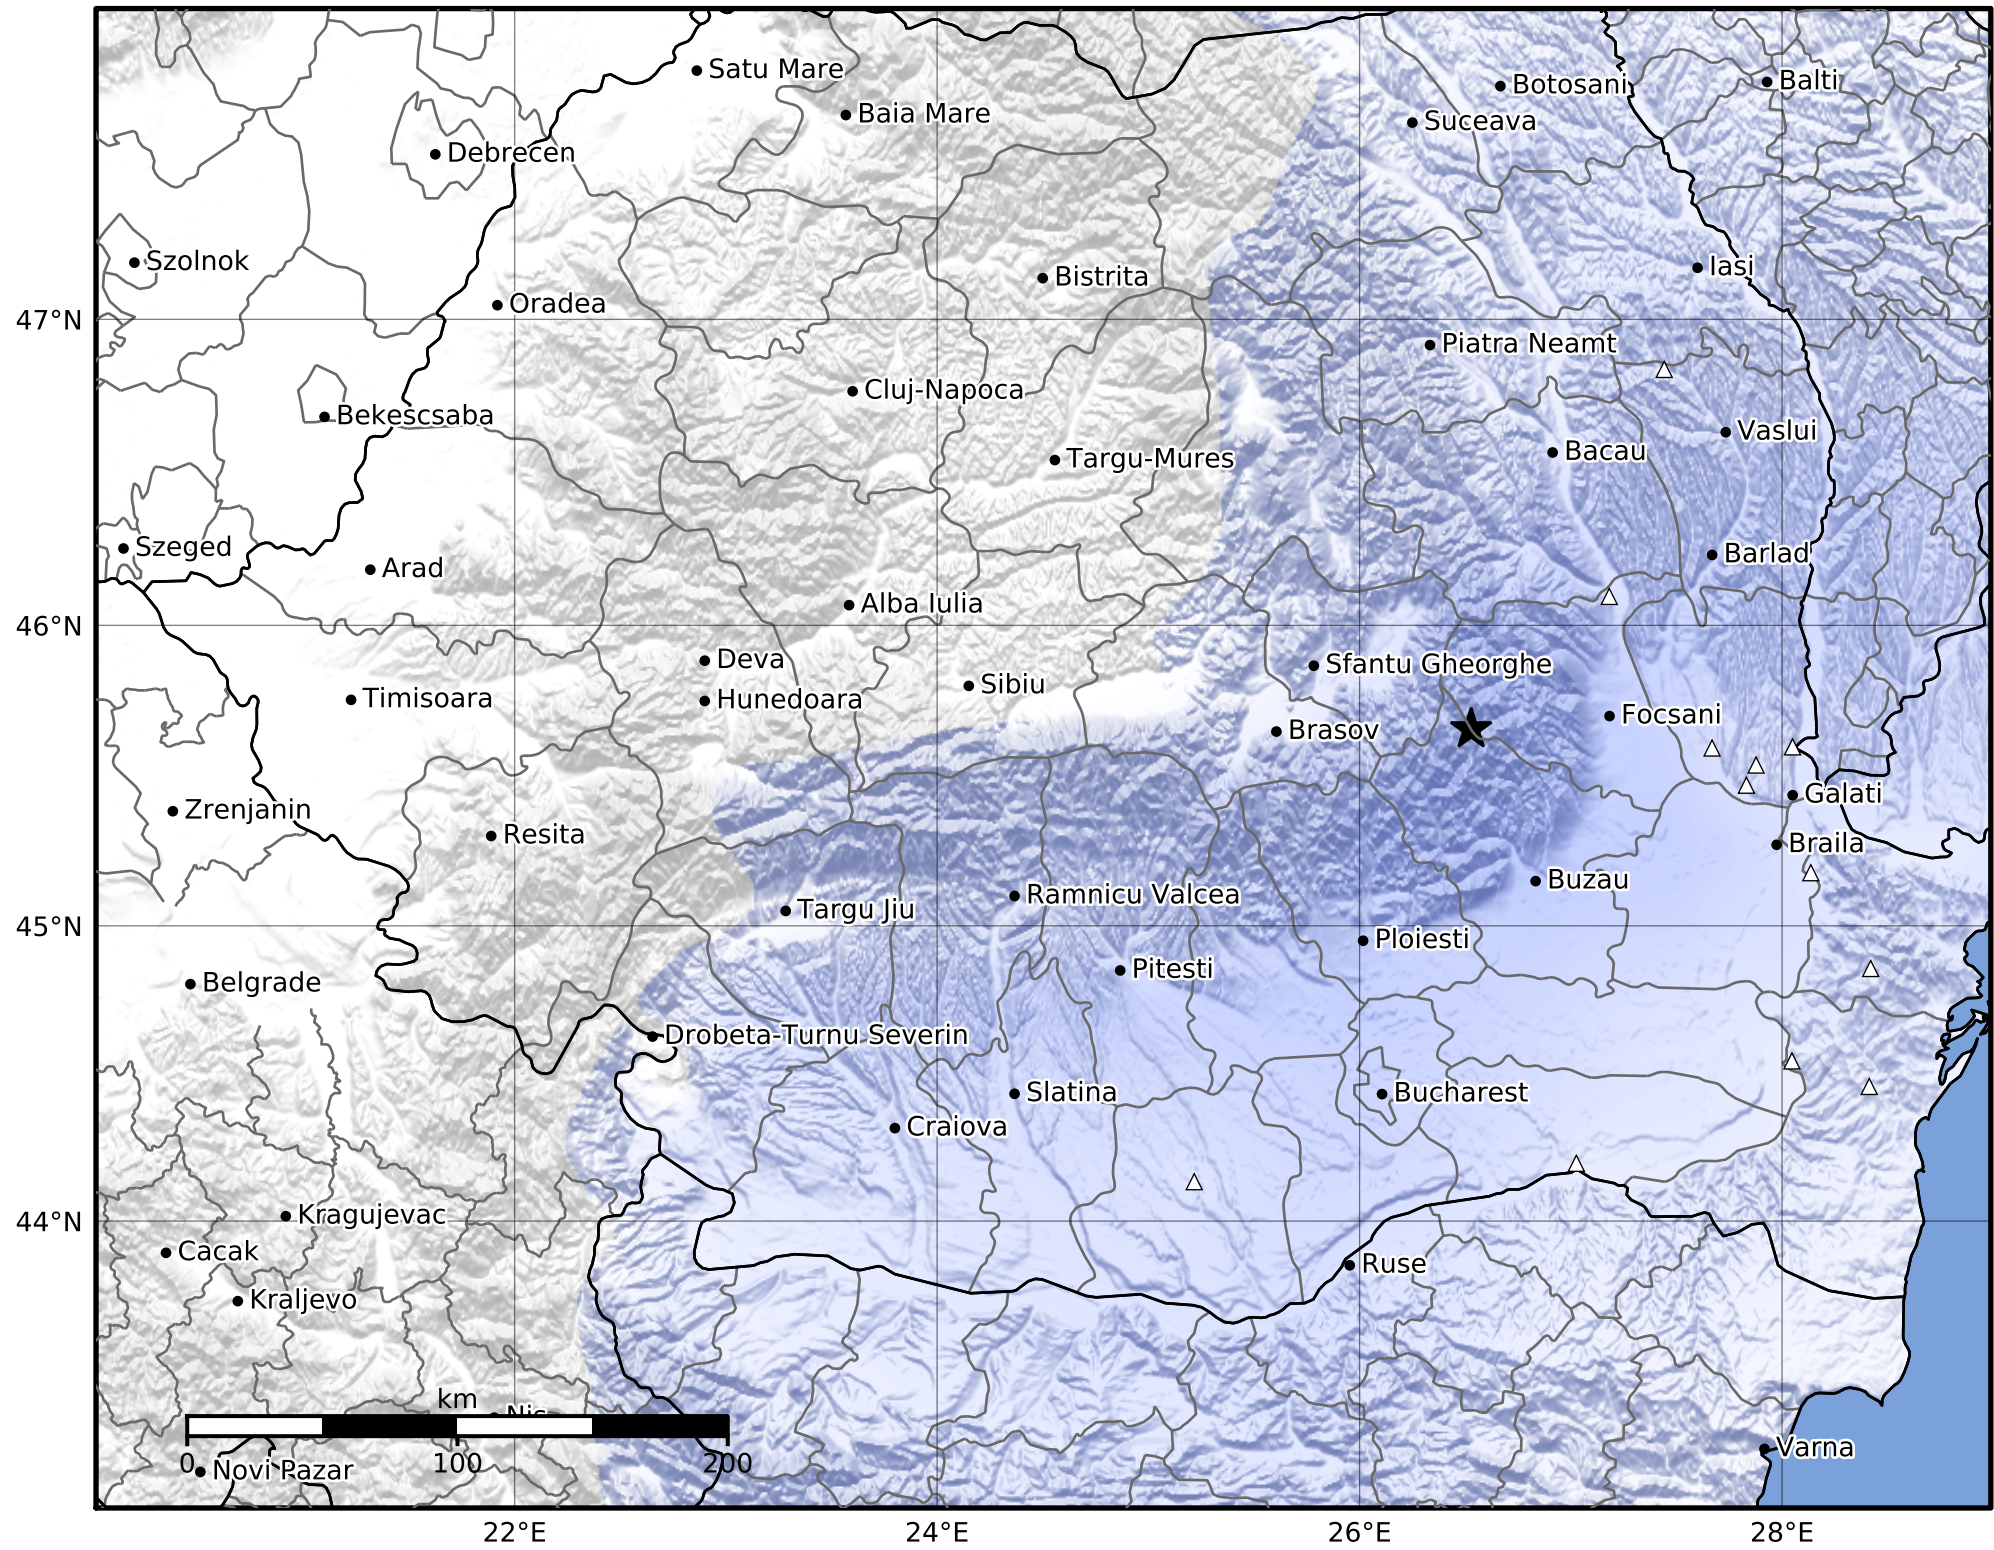

Macroseismic Intensity Map  
 INFP ShakeMap: Zona seismica Vrancea - Vrancea  
 May 26, 2024 22:41:20 UTC M3.5 N45.66 E26.53 Depth: 140.0km  
 ID:2024052622412036

SHAKING	Not felt	Weak	Light	Moderate	Strong	Very strong	Severe	Violent	Extreme
DAMAGE	None	None	None	Very light	Light	Moderate	Moderate/heavy	Heavy	Very heavy
PGA(%g)	<0.05	0.3	2.76	6.2	11.5	21.5	40.1	74.7	>139
PGV(cm/s)	<0.02	0.13	1.41	4.65	9.64	20	41.4	85.8	>178
INTENSITY	<b>I</b>	<b>II-III</b>	<b>IV</b>	<b>V</b>	<b>VI</b>	<b>VII</b>	<b>VIII</b>	<b>IX</b>	<b>X+</b>

Scale based on Worden et al. (2012)

Version 1: Processed 2024-05-26T23:38:57Z

△ Seismic Instrument      ○ Macroseismic Observation      ★ Epicenter