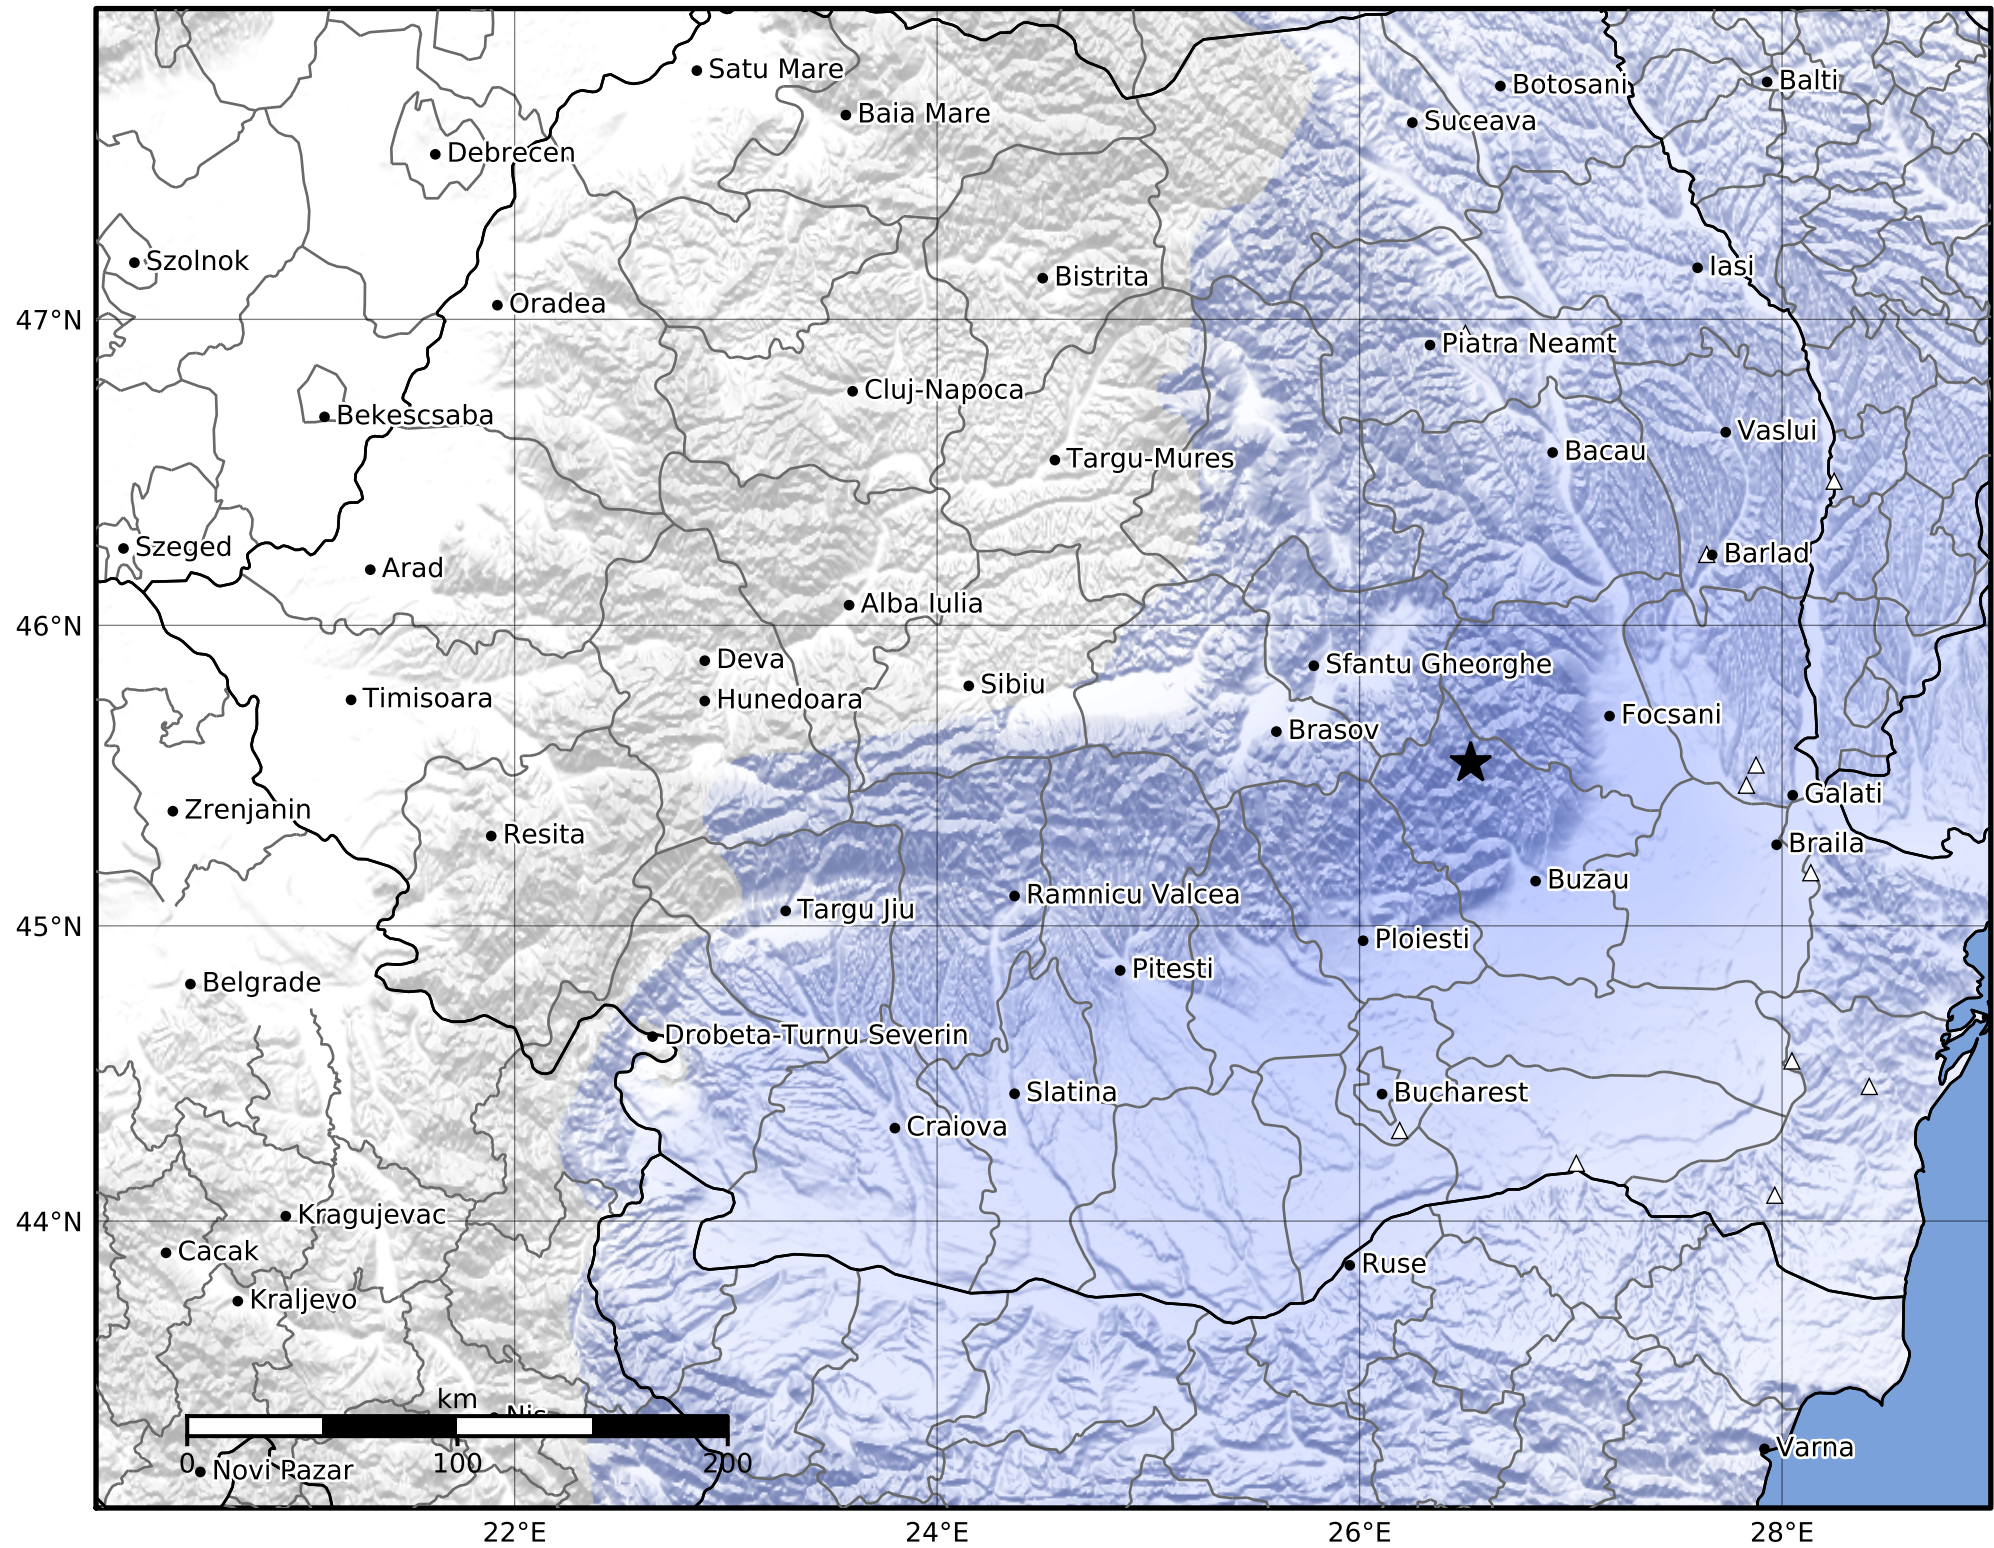

Macroseismic Intensity Map
 INFP ShakeMap: Zona seismică Vrancea - Buzău
 May 27, 2024 04:16:31 UTC M3.5 N45.54 E26.53 Depth: 127.0km
 ID:2024052704163197

SHAKING	Not felt	Weak	Light	Moderate	Strong	Very strong	Severe	Violent	Extreme
DAMAGE	None	None	None	Very light	Light	Moderate	Moderate/heavy	Heavy	Very heavy
PGA(%g)	<0.05	0.3	2.76	6.2	11.5	21.5	40.1	74.7	>139
PGV(cm/s)	<0.02	0.13	1.41	4.65	9.64	20	41.4	85.8	>178
INTENSITY	I	II-III	IV	V	VI	VII	VIII	IX	X+

Scale based on Worden et al. (2012)

Version 1: Processed 2024-05-27T04:55:54Z

△ Seismic Instrument ○ Macroseismic Observation ★ Epicenter