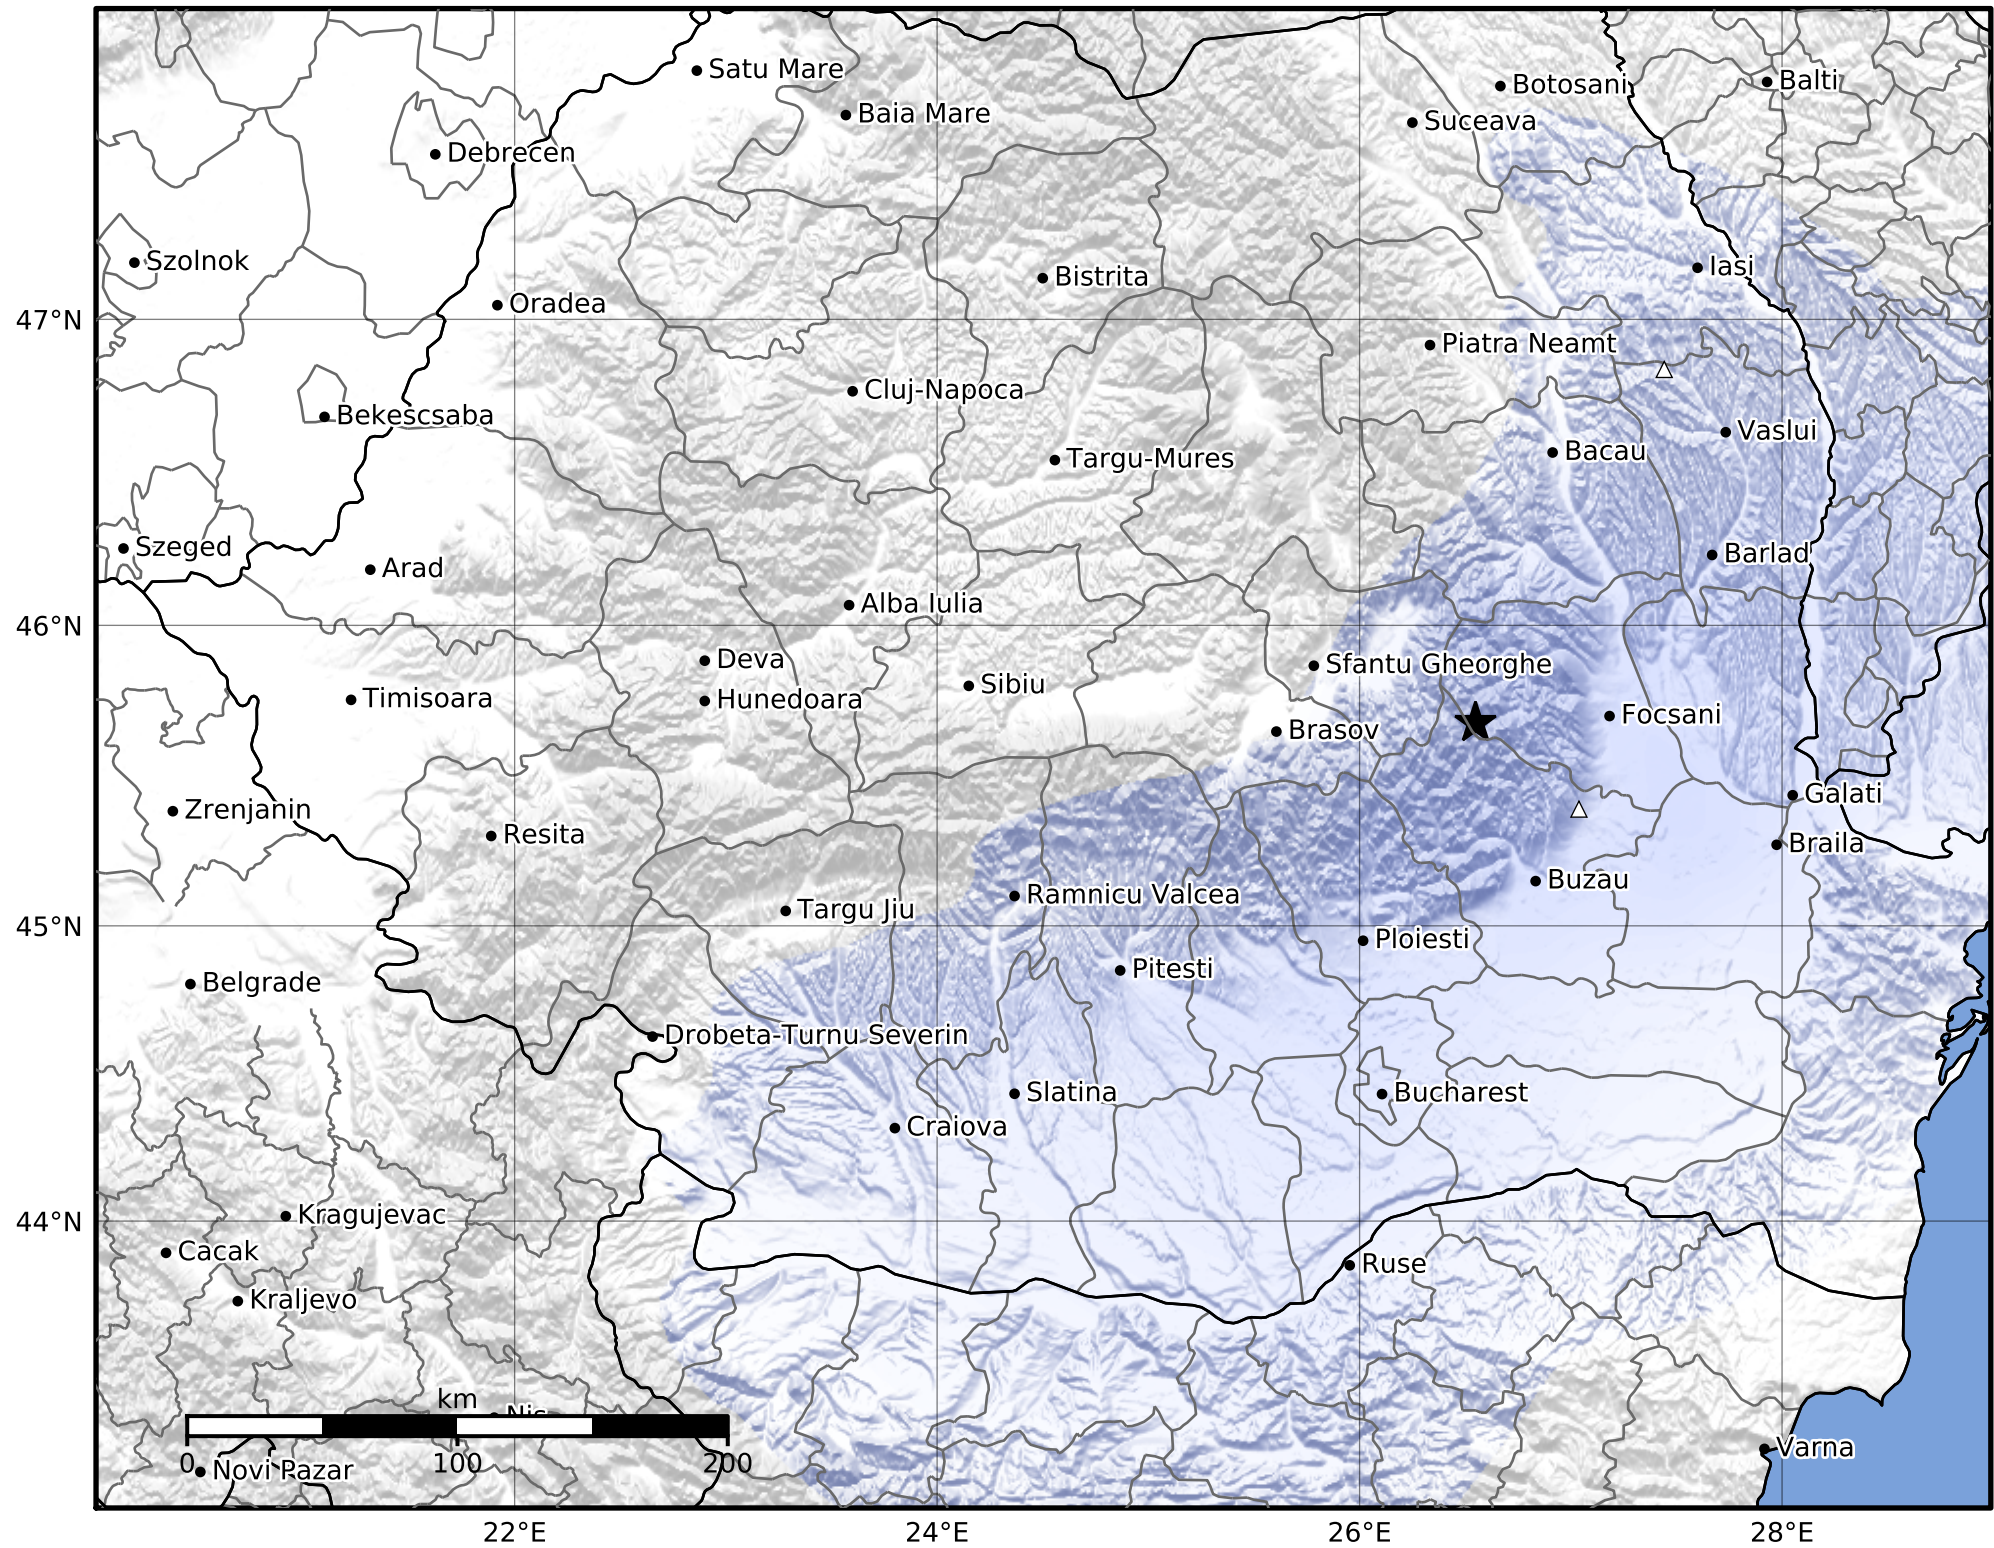

Macroseismic Intensity Map
 INFP ShakeMap: Zona seismică Vrancea - Vrancea
 May 29, 2024 19:13:20 UTC M3.1 N45.68 E26.55 Depth: 144.0km
 ID:2024052919132041

SHAKING	Not felt	Weak	Light	Moderate	Strong	Very strong	Severe	Violent	Extreme
DAMAGE	None	None	None	Very light	Light	Moderate	Moderate/heavy	Heavy	Very heavy
PGA(%g)	<0.05	0.3	2.76	6.2	11.5	21.5	40.1	74.7	>139
PGV(cm/s)	<0.02	0.13	1.41	4.65	9.64	20	41.4	85.8	>178
INTENSITY	I	II-III	IV	V	VI	VII	VIII	IX	X+

Scale based on Worden et al. (2012)

Version 1: Processed 2024-05-29T19:41:38Z

△ Seismic Instrument ○ Macroseismic Observation ★ Epicenter