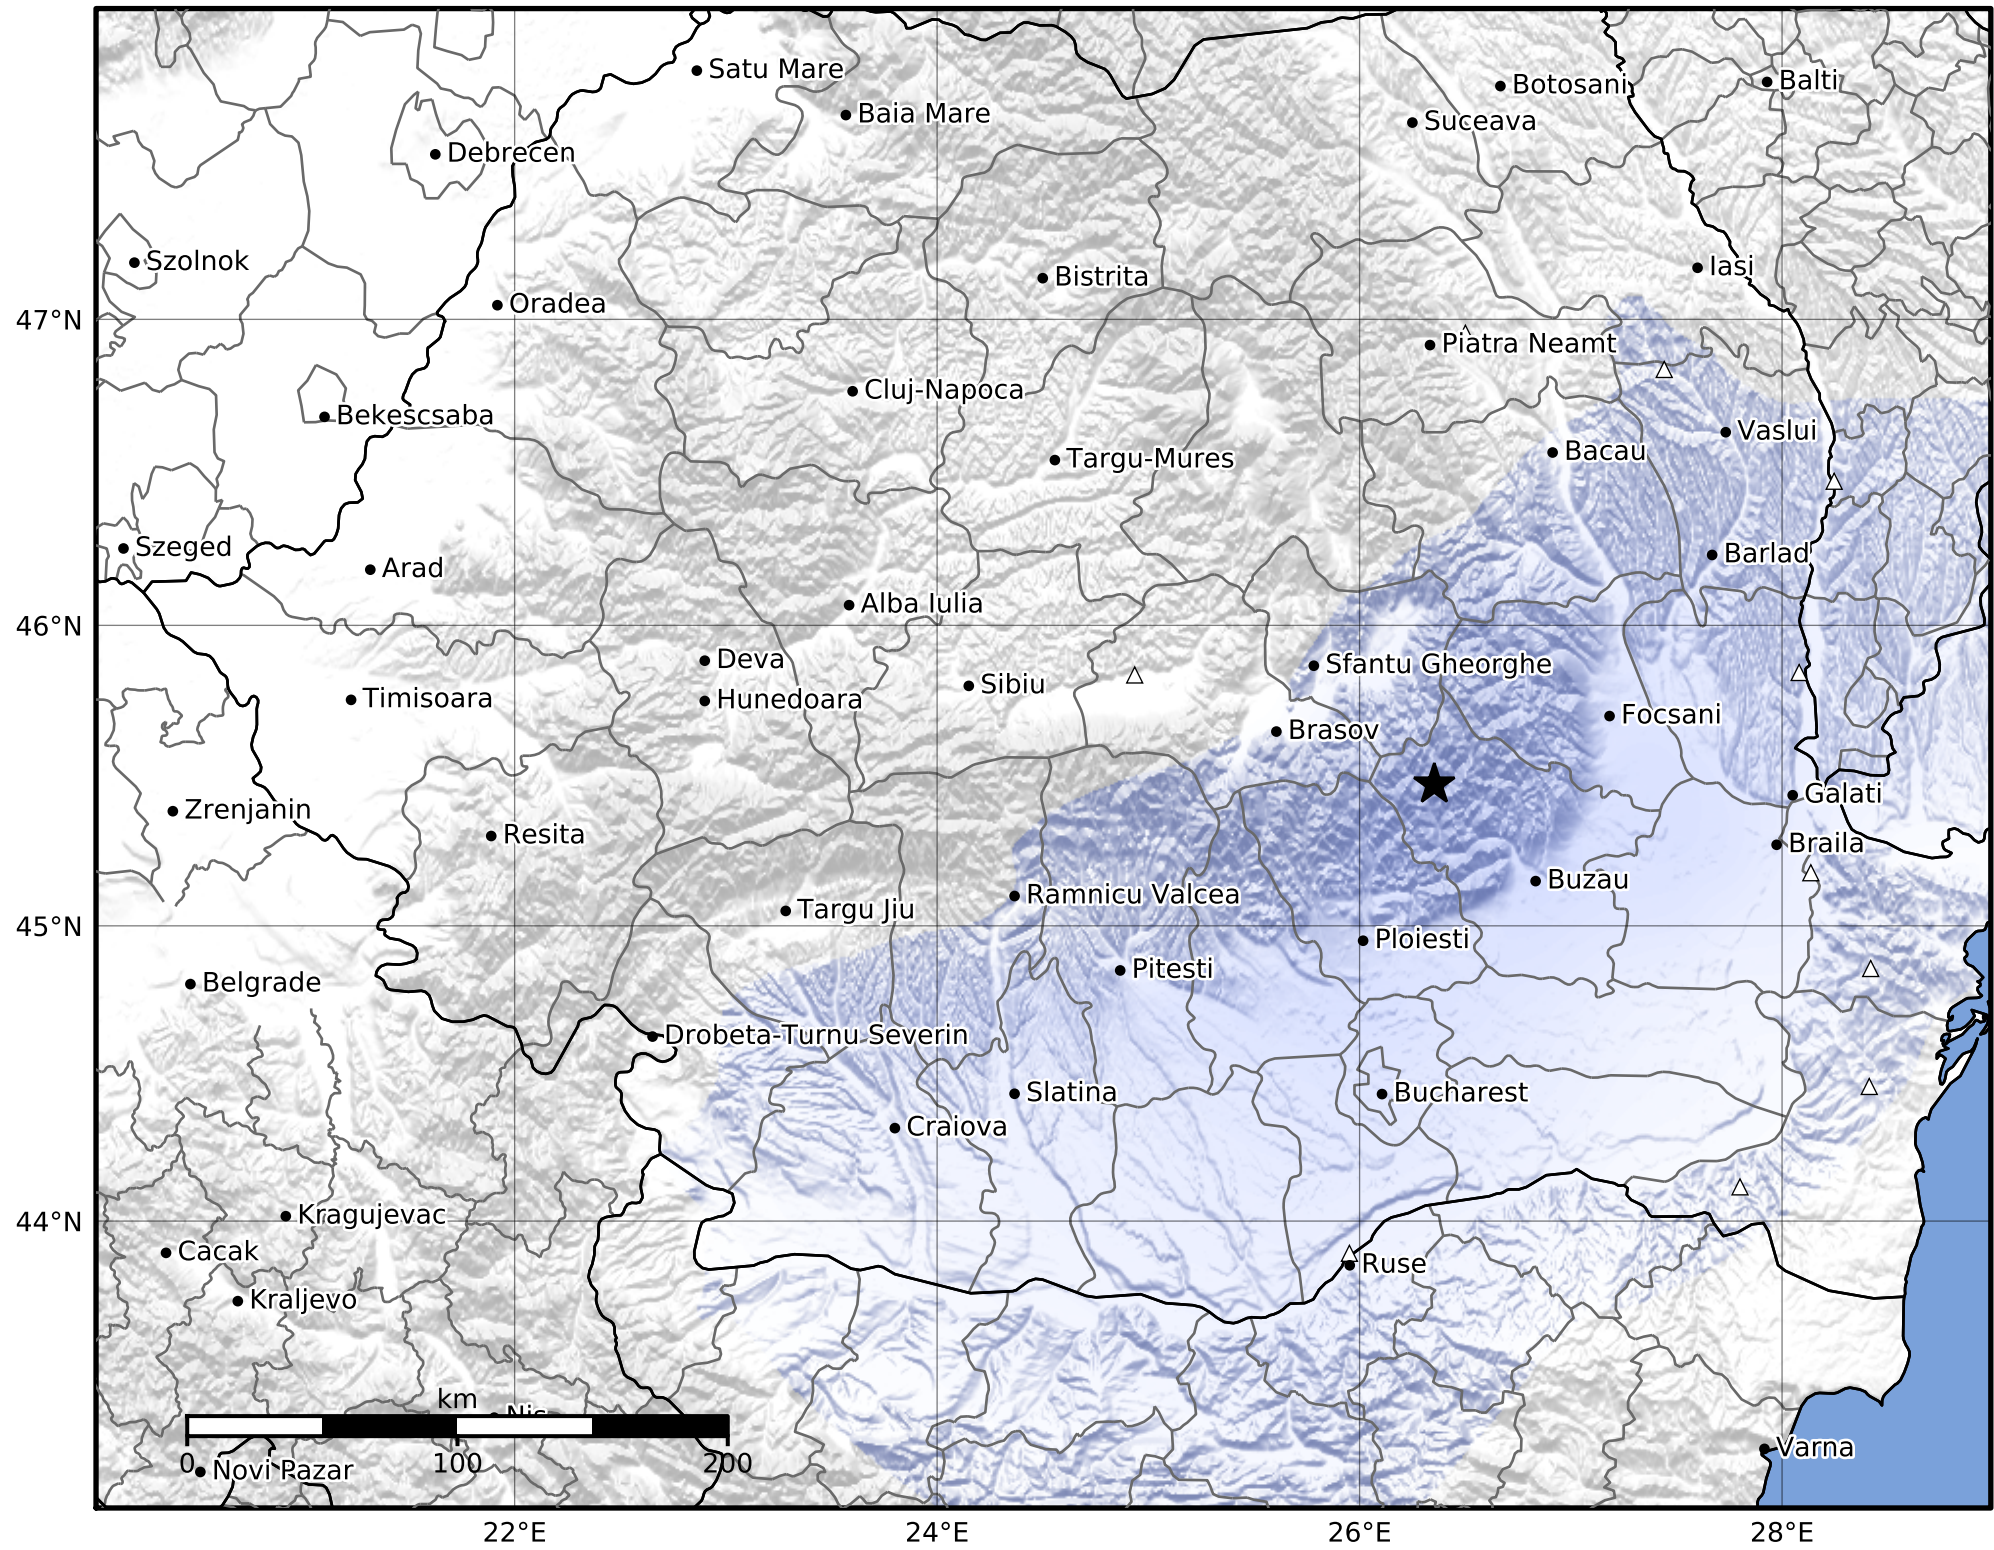

Macroseismic Intensity Map
 INFP ShakeMap: Zona seismică Vrancea - Buzău
 May 31, 2024 02:47:45 UTC M3.4 N45.47 E26.35 Depth: 105.0km
 ID:2024053102474526

SHAKING	Not felt	Weak	Light	Moderate	Strong	Very strong	Severe	Violent	Extreme
DAMAGE	None	None	None	Very light	Light	Moderate	Moderate/heavy	Heavy	Very heavy
PGA(%g)	<0.05	0.3	2.76	6.2	11.5	21.5	40.1	74.7	>139
PGV(cm/s)	<0.02	0.13	1.41	4.65	9.64	20	41.4	85.8	>178
INTENSITY	I	II-III	IV	V	VI	VII	VIII	IX	X+

Scale based on Worden et al. (2012)

Version 1: Processed 2024-05-31T03:42:47Z

△ Seismic Instrument ○ Macroseismic Observation ★ Epicenter