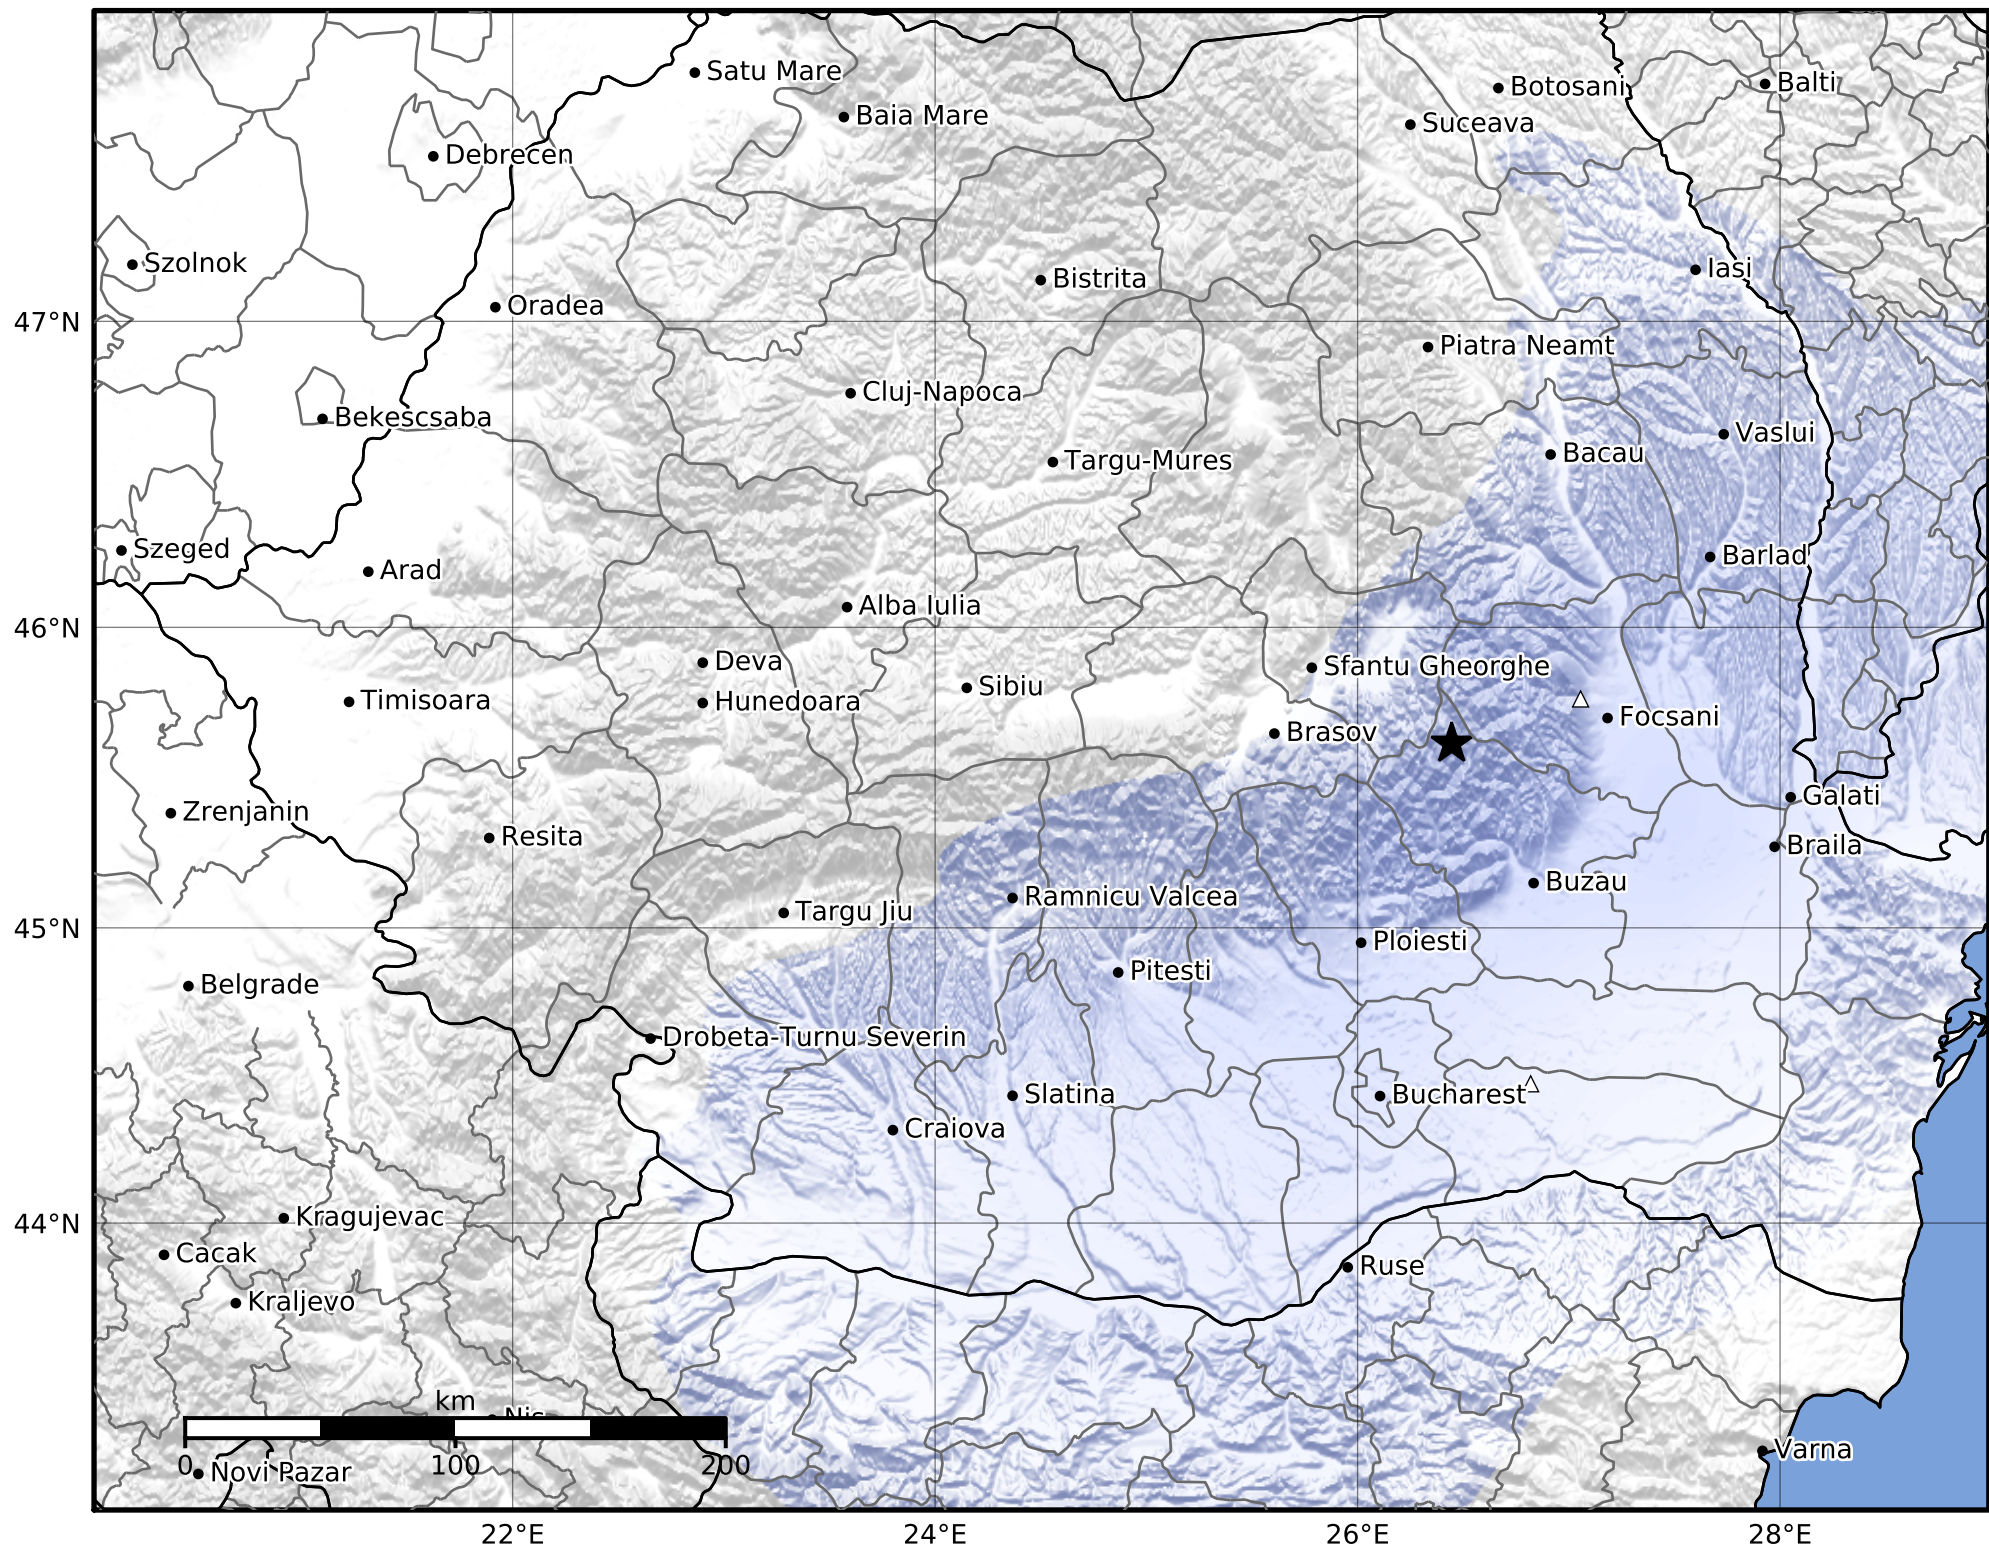

Macroseismic Intensity Map  
 INFP ShakeMap: Zona seismică Vrancea - Buzău  
 Jun 12, 2024 16:07:33 UTC M3.1 N45.62 E26.45 Depth: 144.0km  
 ID:2024061216073359

SHAKING	Not felt	Weak	Light	Moderate	Strong	Very strong	Severe	Violent	Extreme
DAMAGE	None	None	None	Very light	Light	Moderate	Moderate/heavy	Heavy	Very heavy
PGA(%g)	<0.05	0.3	2.76	6.2	11.5	21.5	40.1	74.7	>139
PGV(cm/s)	<0.02	0.13	1.41	4.65	9.64	20	41.4	85.8	>178
INTENSITY	<b>I</b>	<b>II-III</b>	<b>IV</b>	<b>V</b>	<b>VI</b>	<b>VII</b>	<b>VIII</b>	<b>IX</b>	<b>X+</b>

Scale based on Worden et al. (2012)

Version 1: Processed 2024-06-12T17:07:50Z

△ Seismic Instrument      ○ Macroseismic Observation      ★ Epicenter