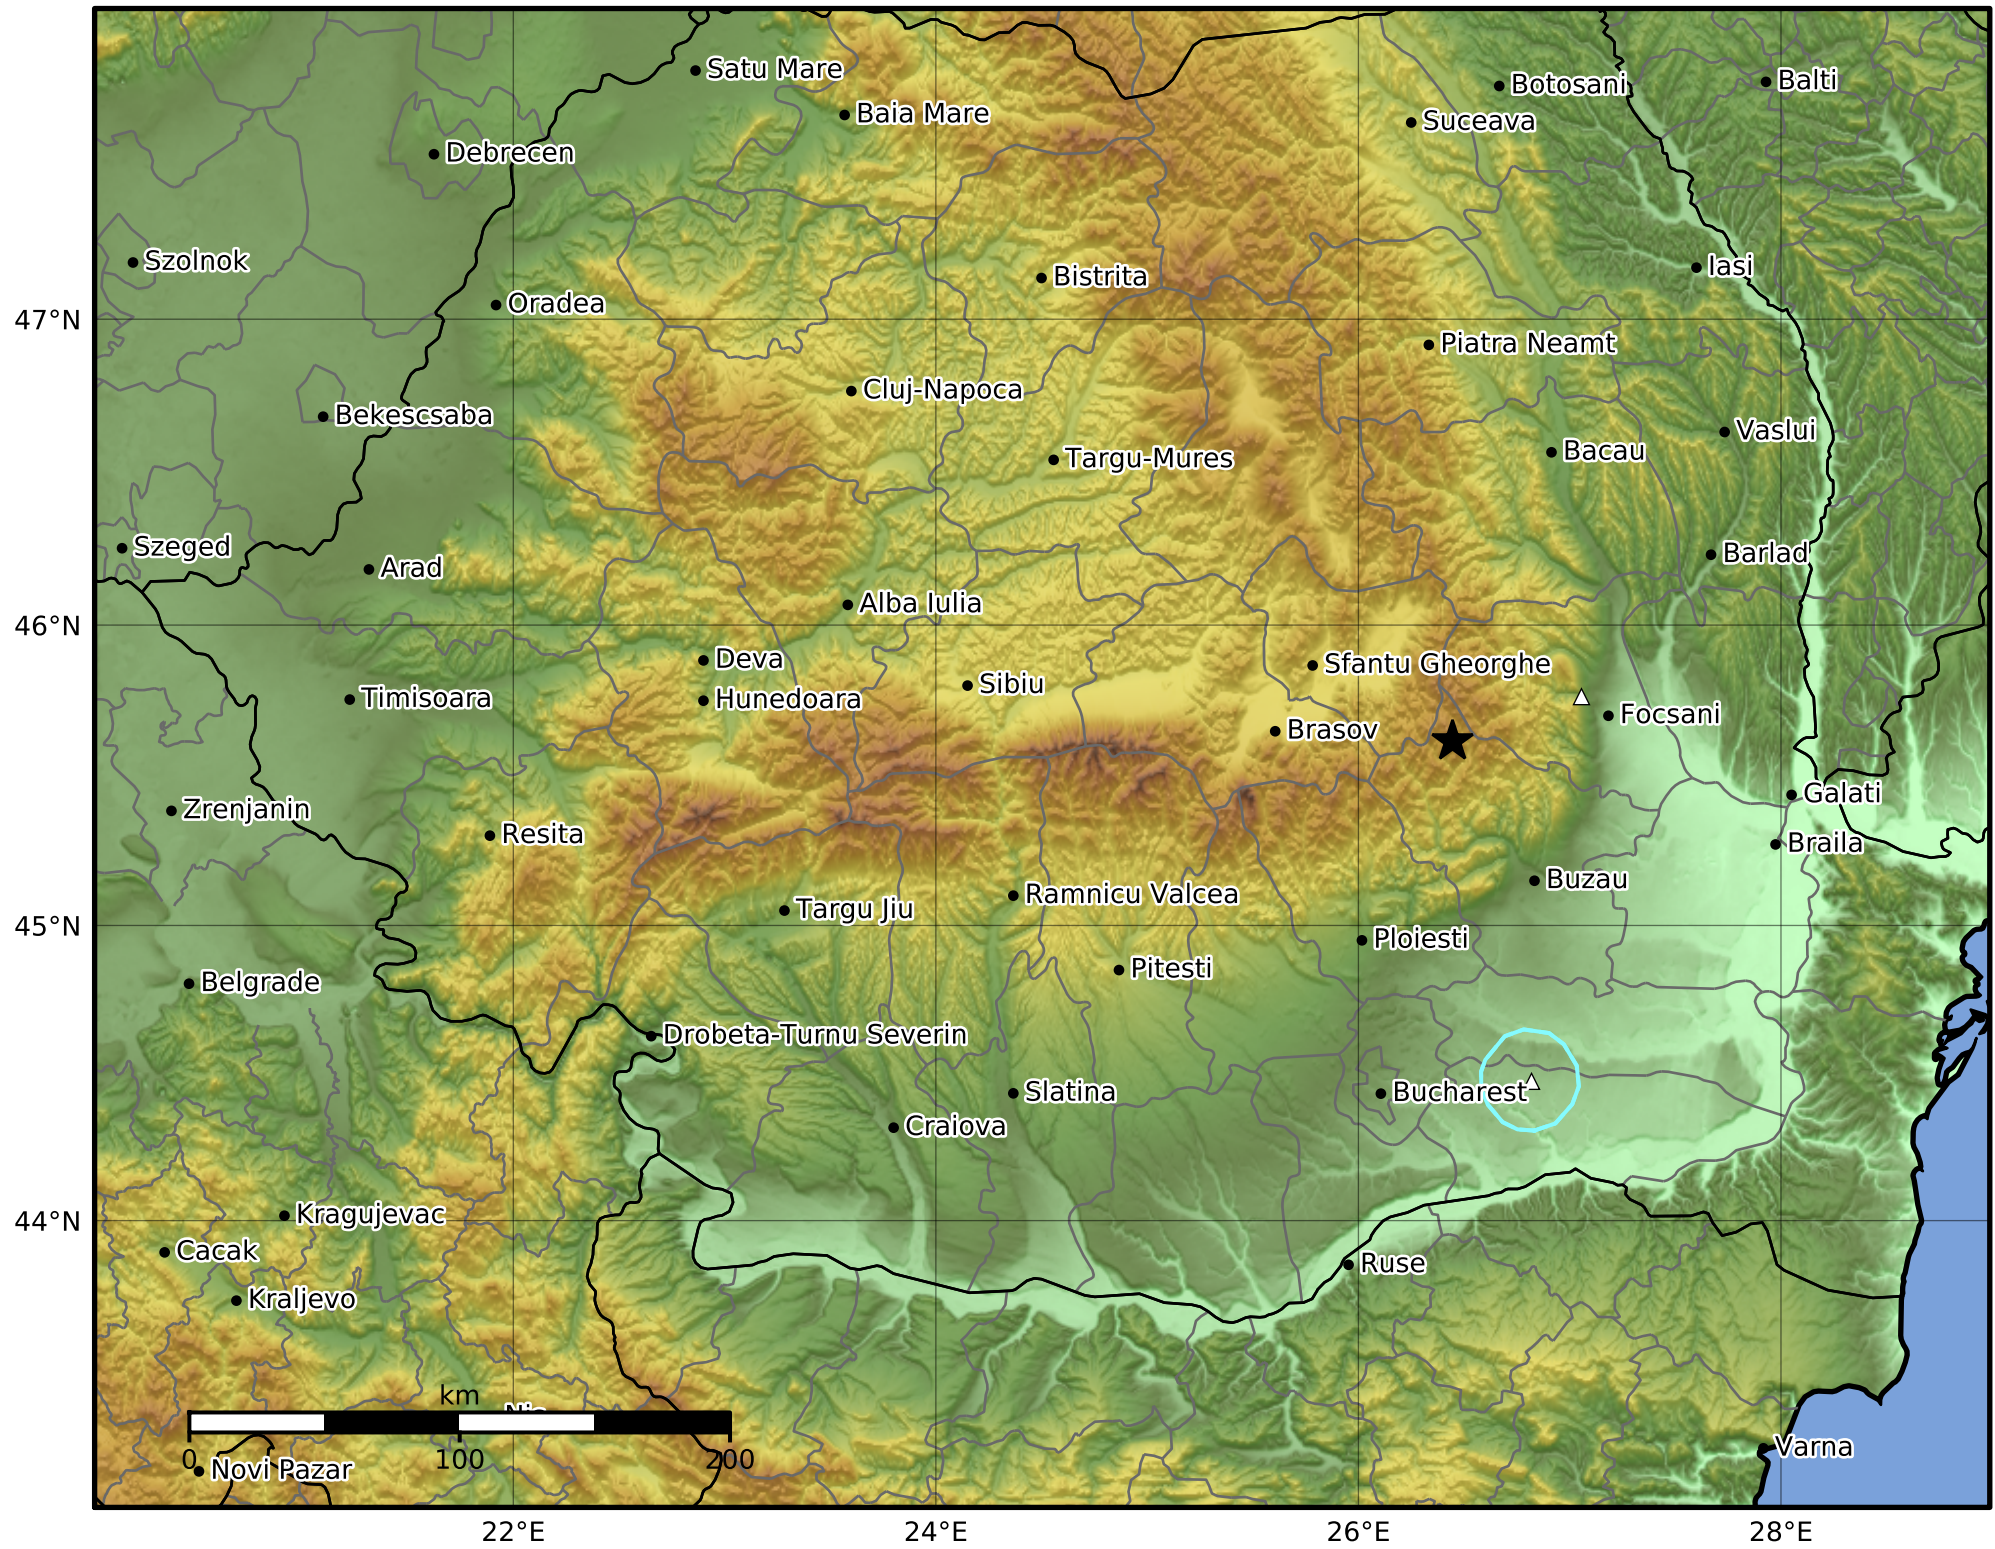

Peak Ground Velocity Map
 INFP ShakeMap: Zona seismica Vrancea - Buzau
 Jun 12, 2024 16:07:33 UTC M3.1 N45.62 E26.45 Depth: 144.0km
 ID:2024061216073359

Scale based on Worden et al. (2012)

Version 1: Processed 2024-06-12T17:07:50Z

△ Seismic Instrument ○ Macroseismic Observation ★ Epicenter