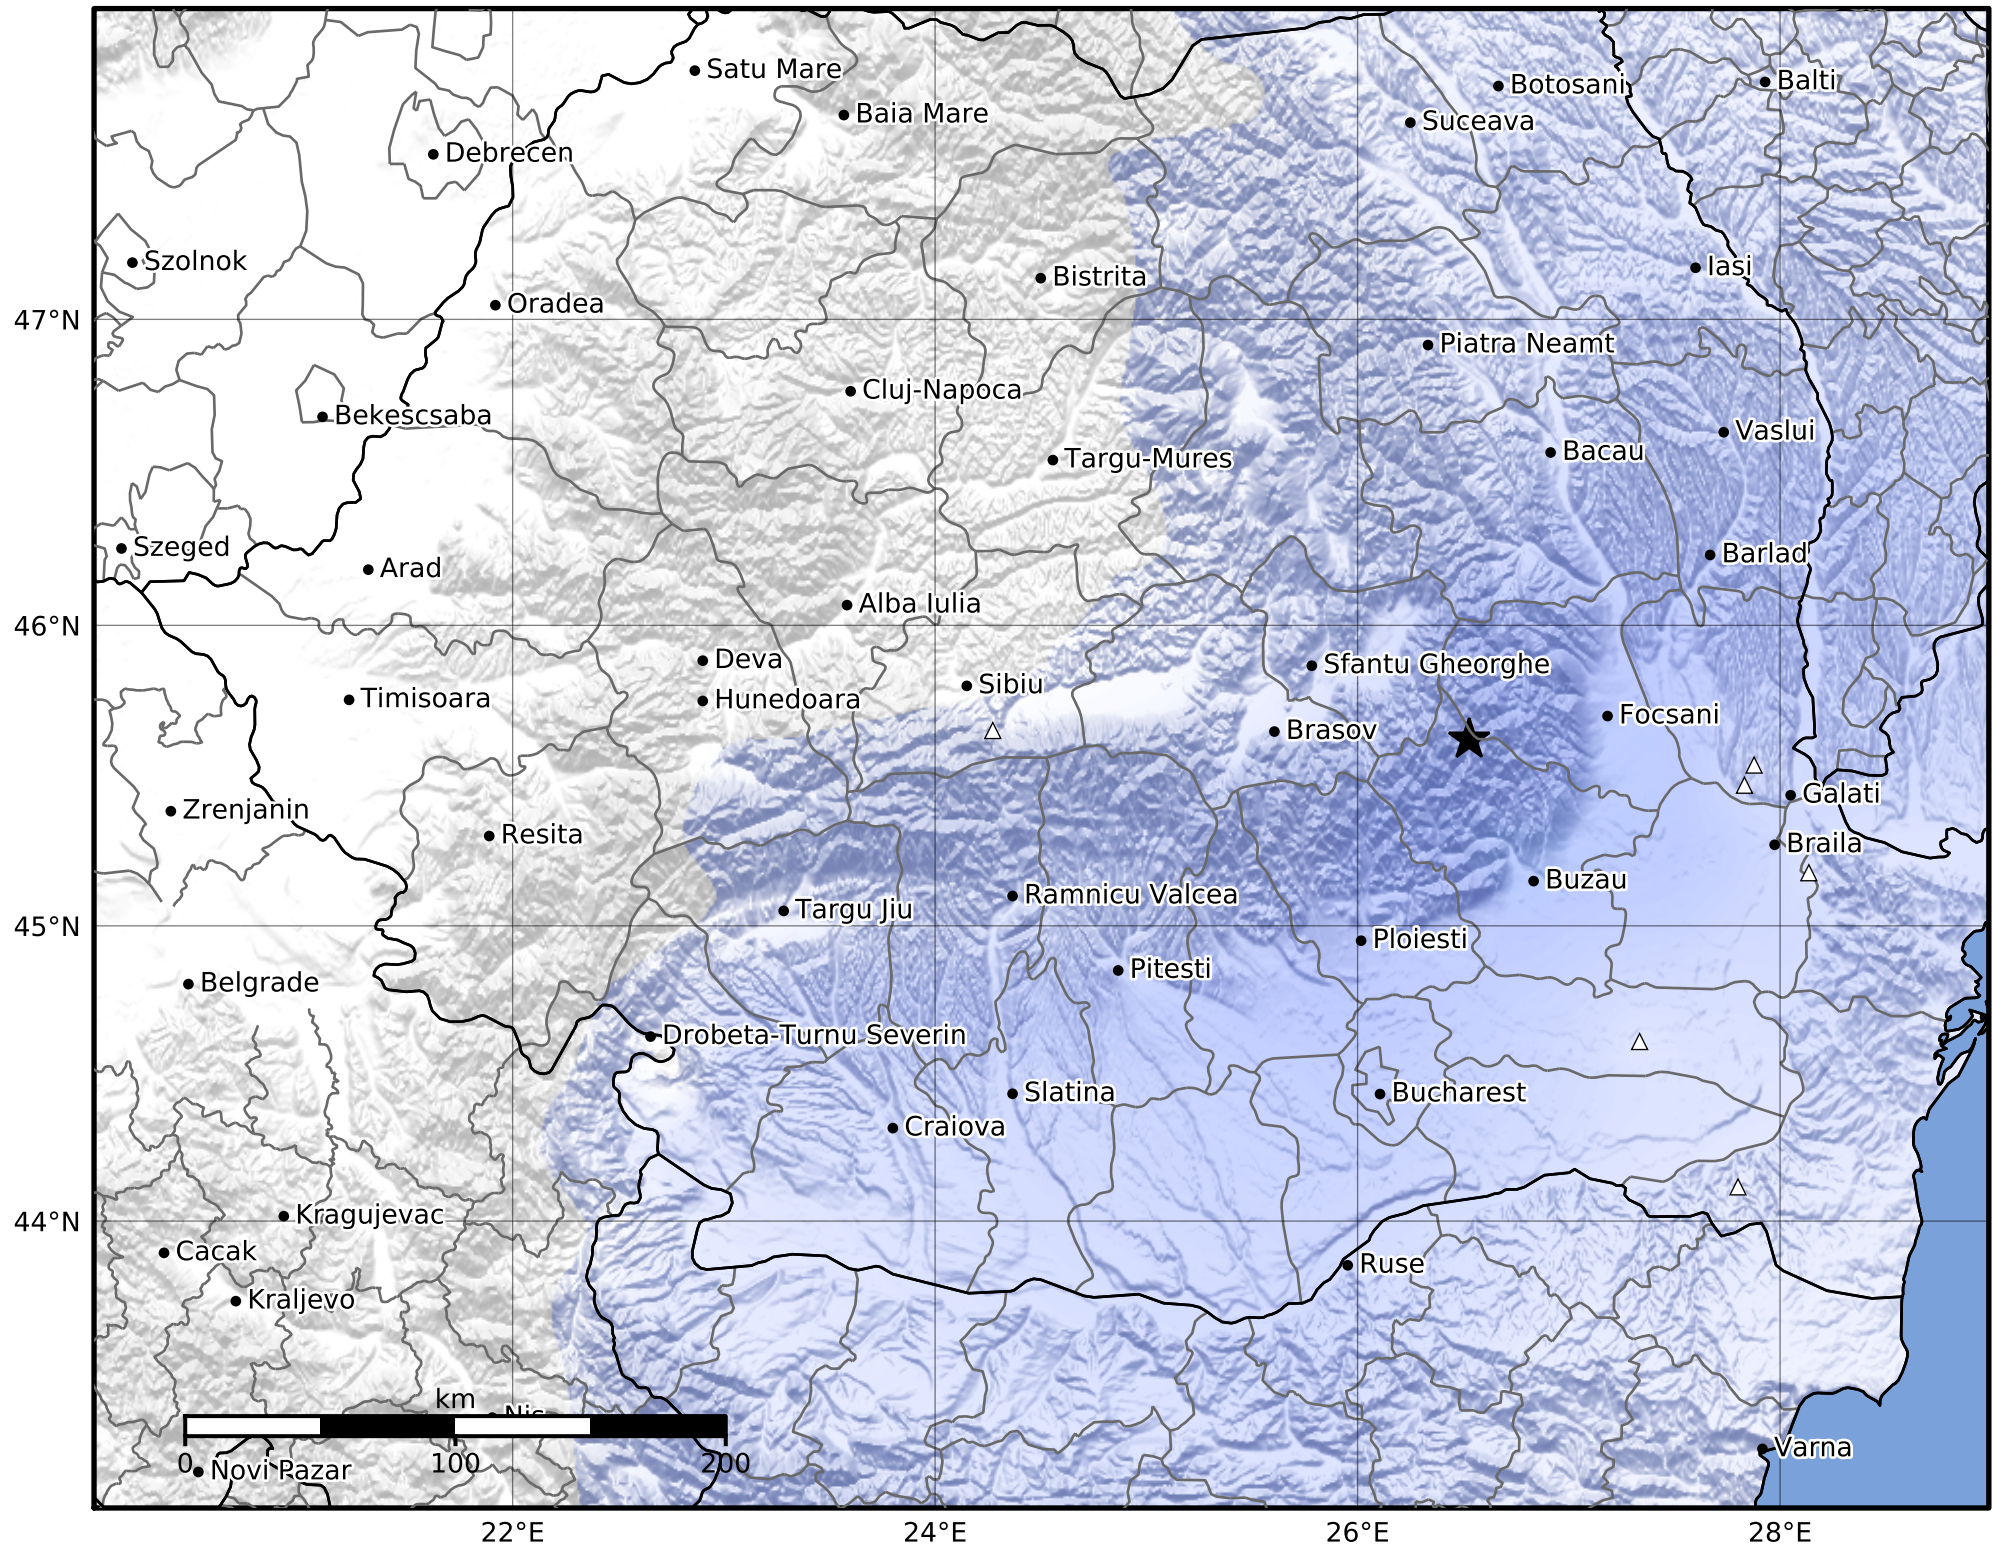

Macroseismic Intensity Map
 INFP ShakeMap: Zona seismică Vrancea - Buzău
 Jun 13, 2024 04:00:55 UTC M3.6 N45.62 E26.53 Depth: 132.0km
 ID:2024061304005525

SHAKING	Not felt	Weak	Light	Moderate	Strong	Very strong	Severe	Violent	Extreme
DAMAGE	None	None	None	Very light	Light	Moderate	Moderate/heavy	Heavy	Very heavy
PGA(%g)	<0.05	0.3	2.76	6.2	11.5	21.5	40.1	74.7	>139
PGV(cm/s)	<0.02	0.13	1.41	4.65	9.64	20	41.4	85.8	>178
INTENSITY	I	II-III	IV	V	VI	VII	VIII	IX	X+

Scale based on Worden et al. (2012)

Version 1: Processed 2024-06-13T05:23:57Z

△ Seismic Instrument ○ Macroseismic Observation ★ Epicenter