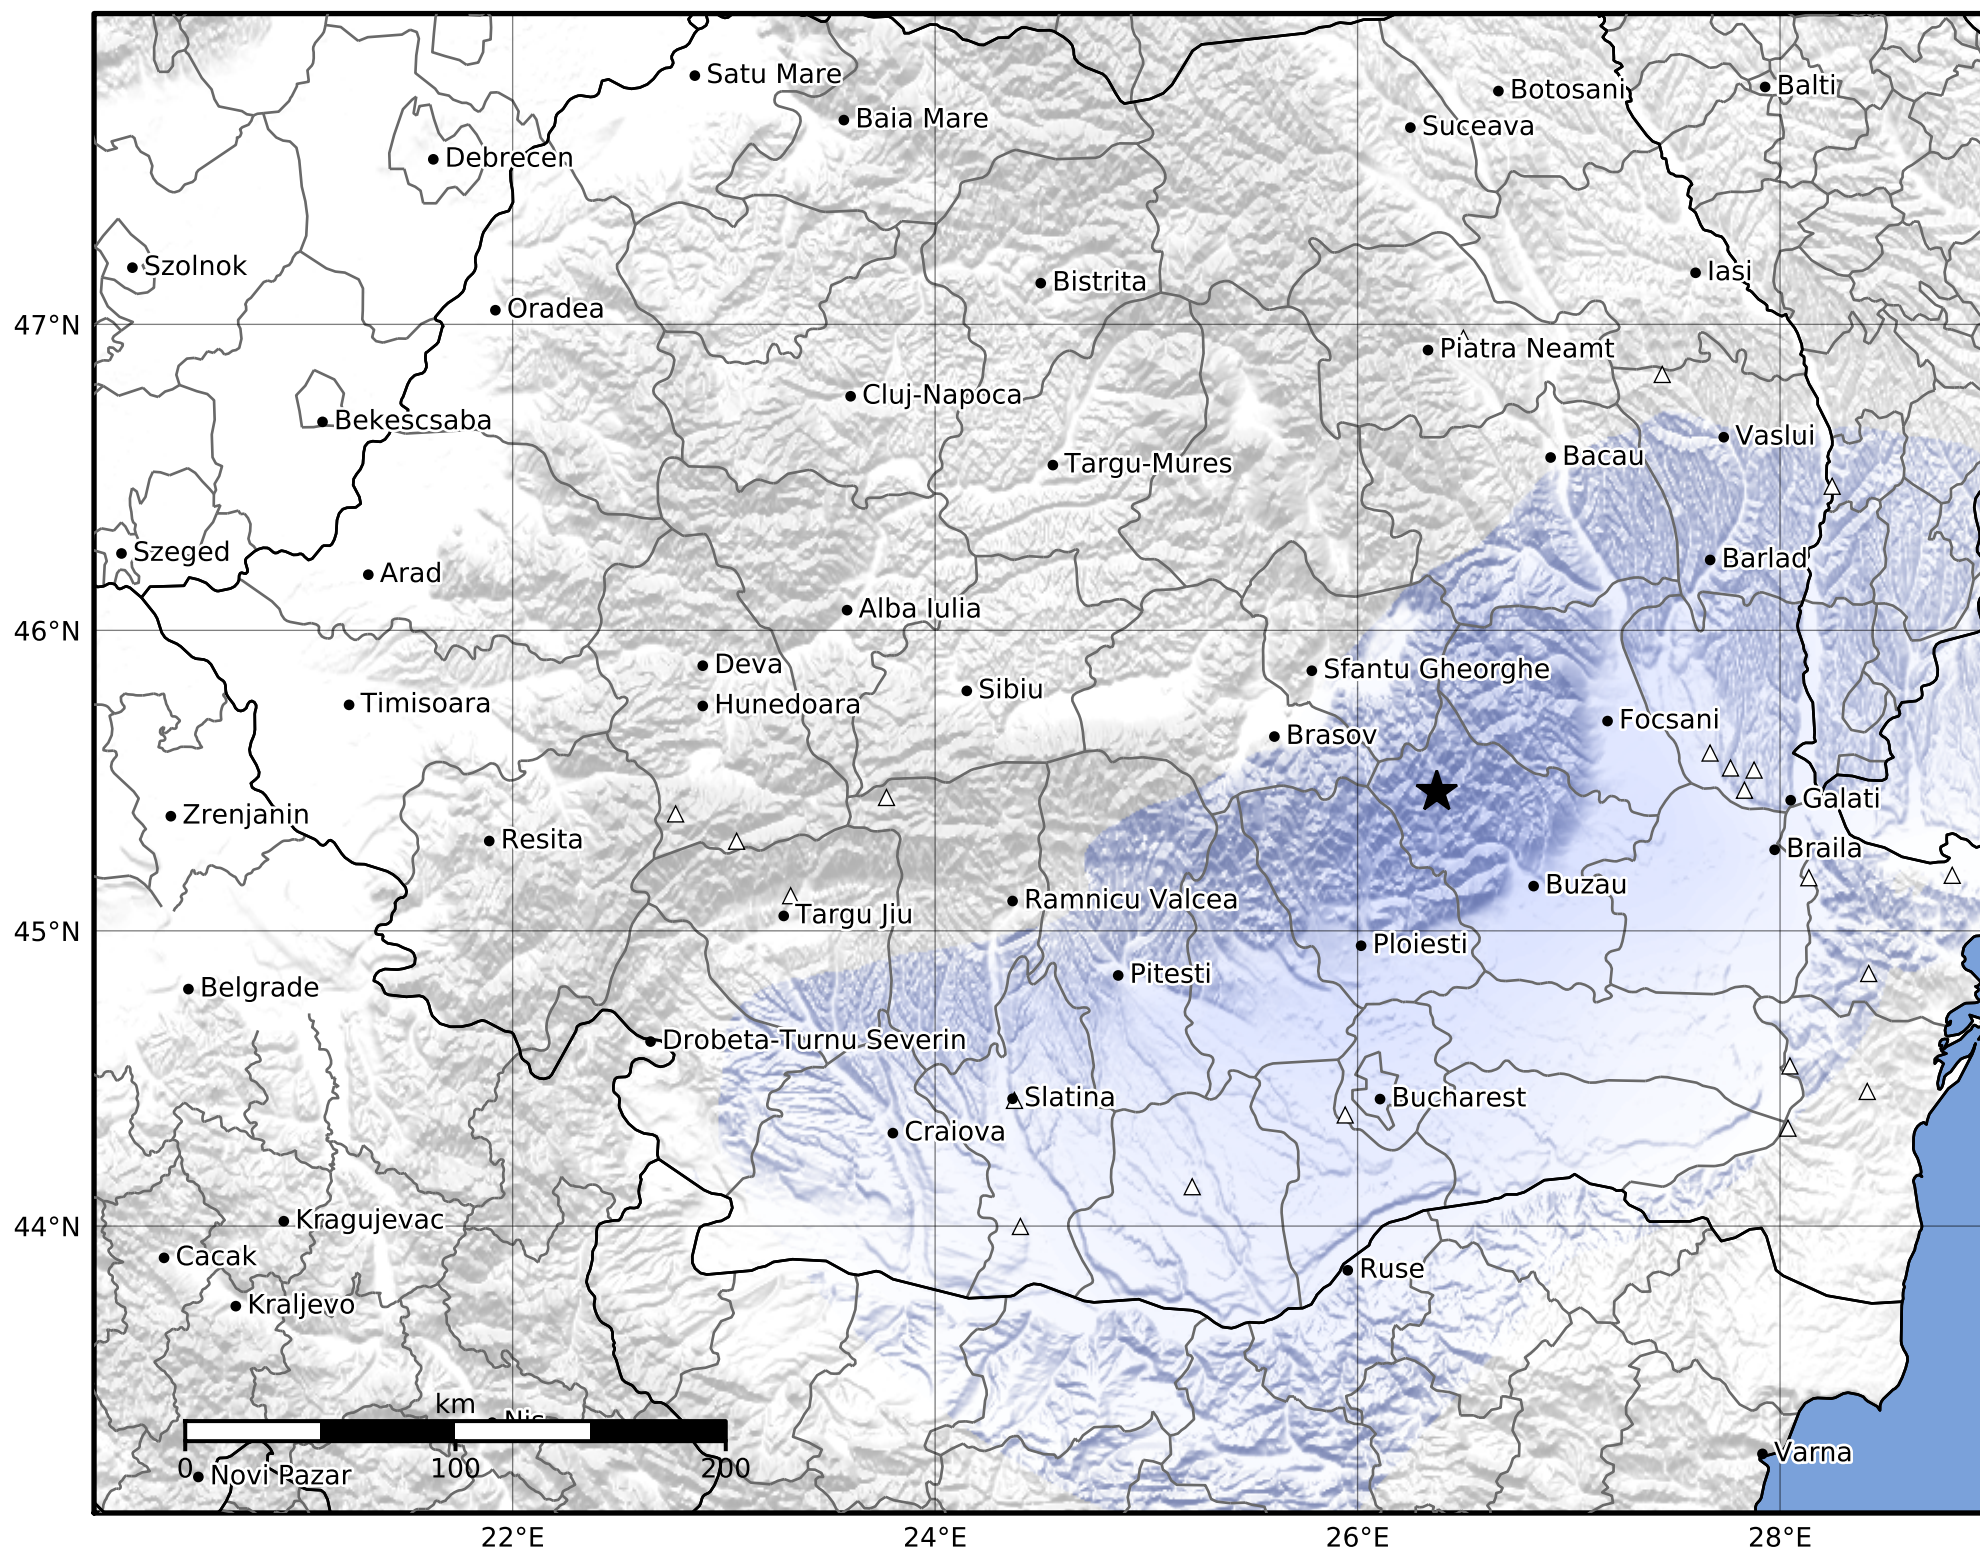

Macroseismic Intensity Map
 INFP ShakeMap: Zona seismică Vrancea - Buzău
 Jun 23, 2024 02:34:20 UTC M3.6 N45.46 E26.38 Depth: 115.0km
 ID:2024062302342066

SHAKING	Not felt	Weak	Light	Moderate	Strong	Very strong	Severe	Violent	Extreme
DAMAGE	None	None	None	Very light	Light	Moderate	Moderate/heavy	Heavy	Very heavy
PGA(%g)	<0.05	0.3	2.76	6.2	11.5	21.5	40.1	74.7	>139
PGV(cm/s)	<0.02	0.13	1.41	4.65	9.64	20	41.4	85.8	>178
INTENSITY	I	II-III	IV	V	VI	VII	VIII	IX	X+

Scale based on Worden et al. (2012)

Version 1: Processed 2024-06-23T03:34:54Z

△ Seismic Instrument ○ Macroseismic Observation ★ Epicenter