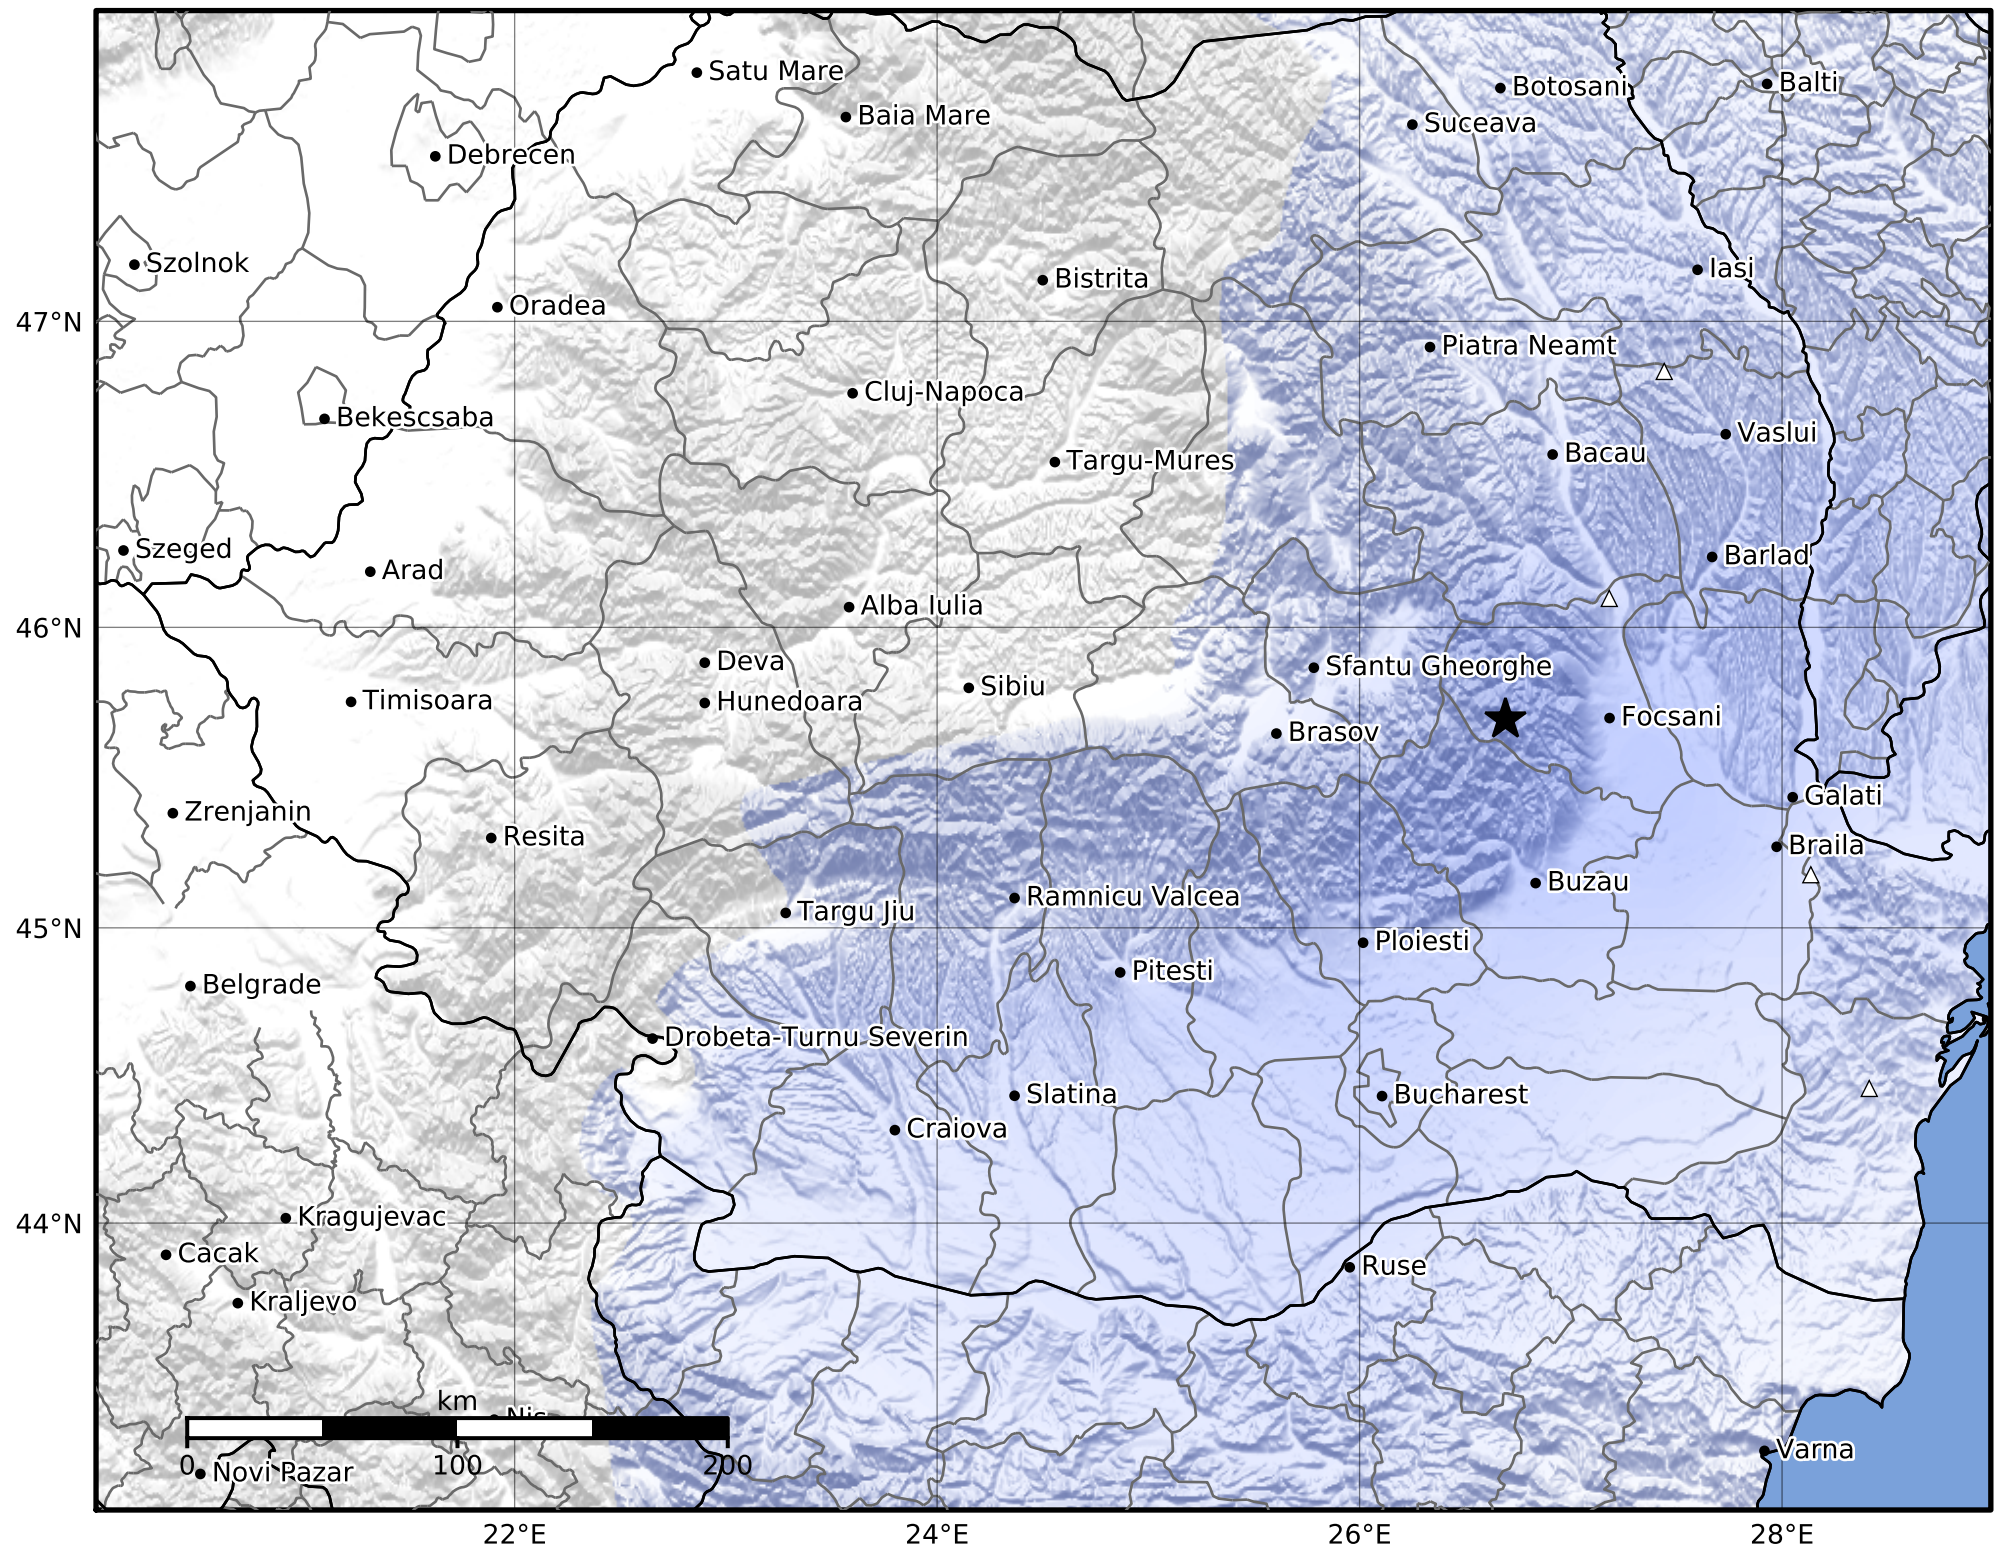

Macroseismic Intensity Map  
 INFP ShakeMap: Zona seismică Vrancea - Vrancea  
 Jul 04, 2024 21:25:43 UTC M3.4 N45.70 E26.69 Depth: 122.0km  
 ID:2024070421254322

SHAKING	Not felt	Weak	Light	Moderate	Strong	Very strong	Severe	Violent	Extreme
DAMAGE	None	None	None	Very light	Light	Moderate	Moderate/heavy	Heavy	Very heavy
PGA(%g)	<0.05	0.3	2.76	6.2	11.5	21.5	40.1	74.7	>139
PGV(cm/s)	<0.02	0.13	1.41	4.65	9.64	20	41.4	85.8	>178
INTENSITY	<b>I</b>	<b>II-III</b>	<b>IV</b>	<b>V</b>	<b>VI</b>	<b>VII</b>	<b>VIII</b>	<b>IX</b>	<b>X+</b>

Scale based on Worden et al. (2012)

Version 1: Processed 2024-07-04T22:10:44Z

△ Seismic Instrument      ○ Macroseismic Observation      ★ Epicenter