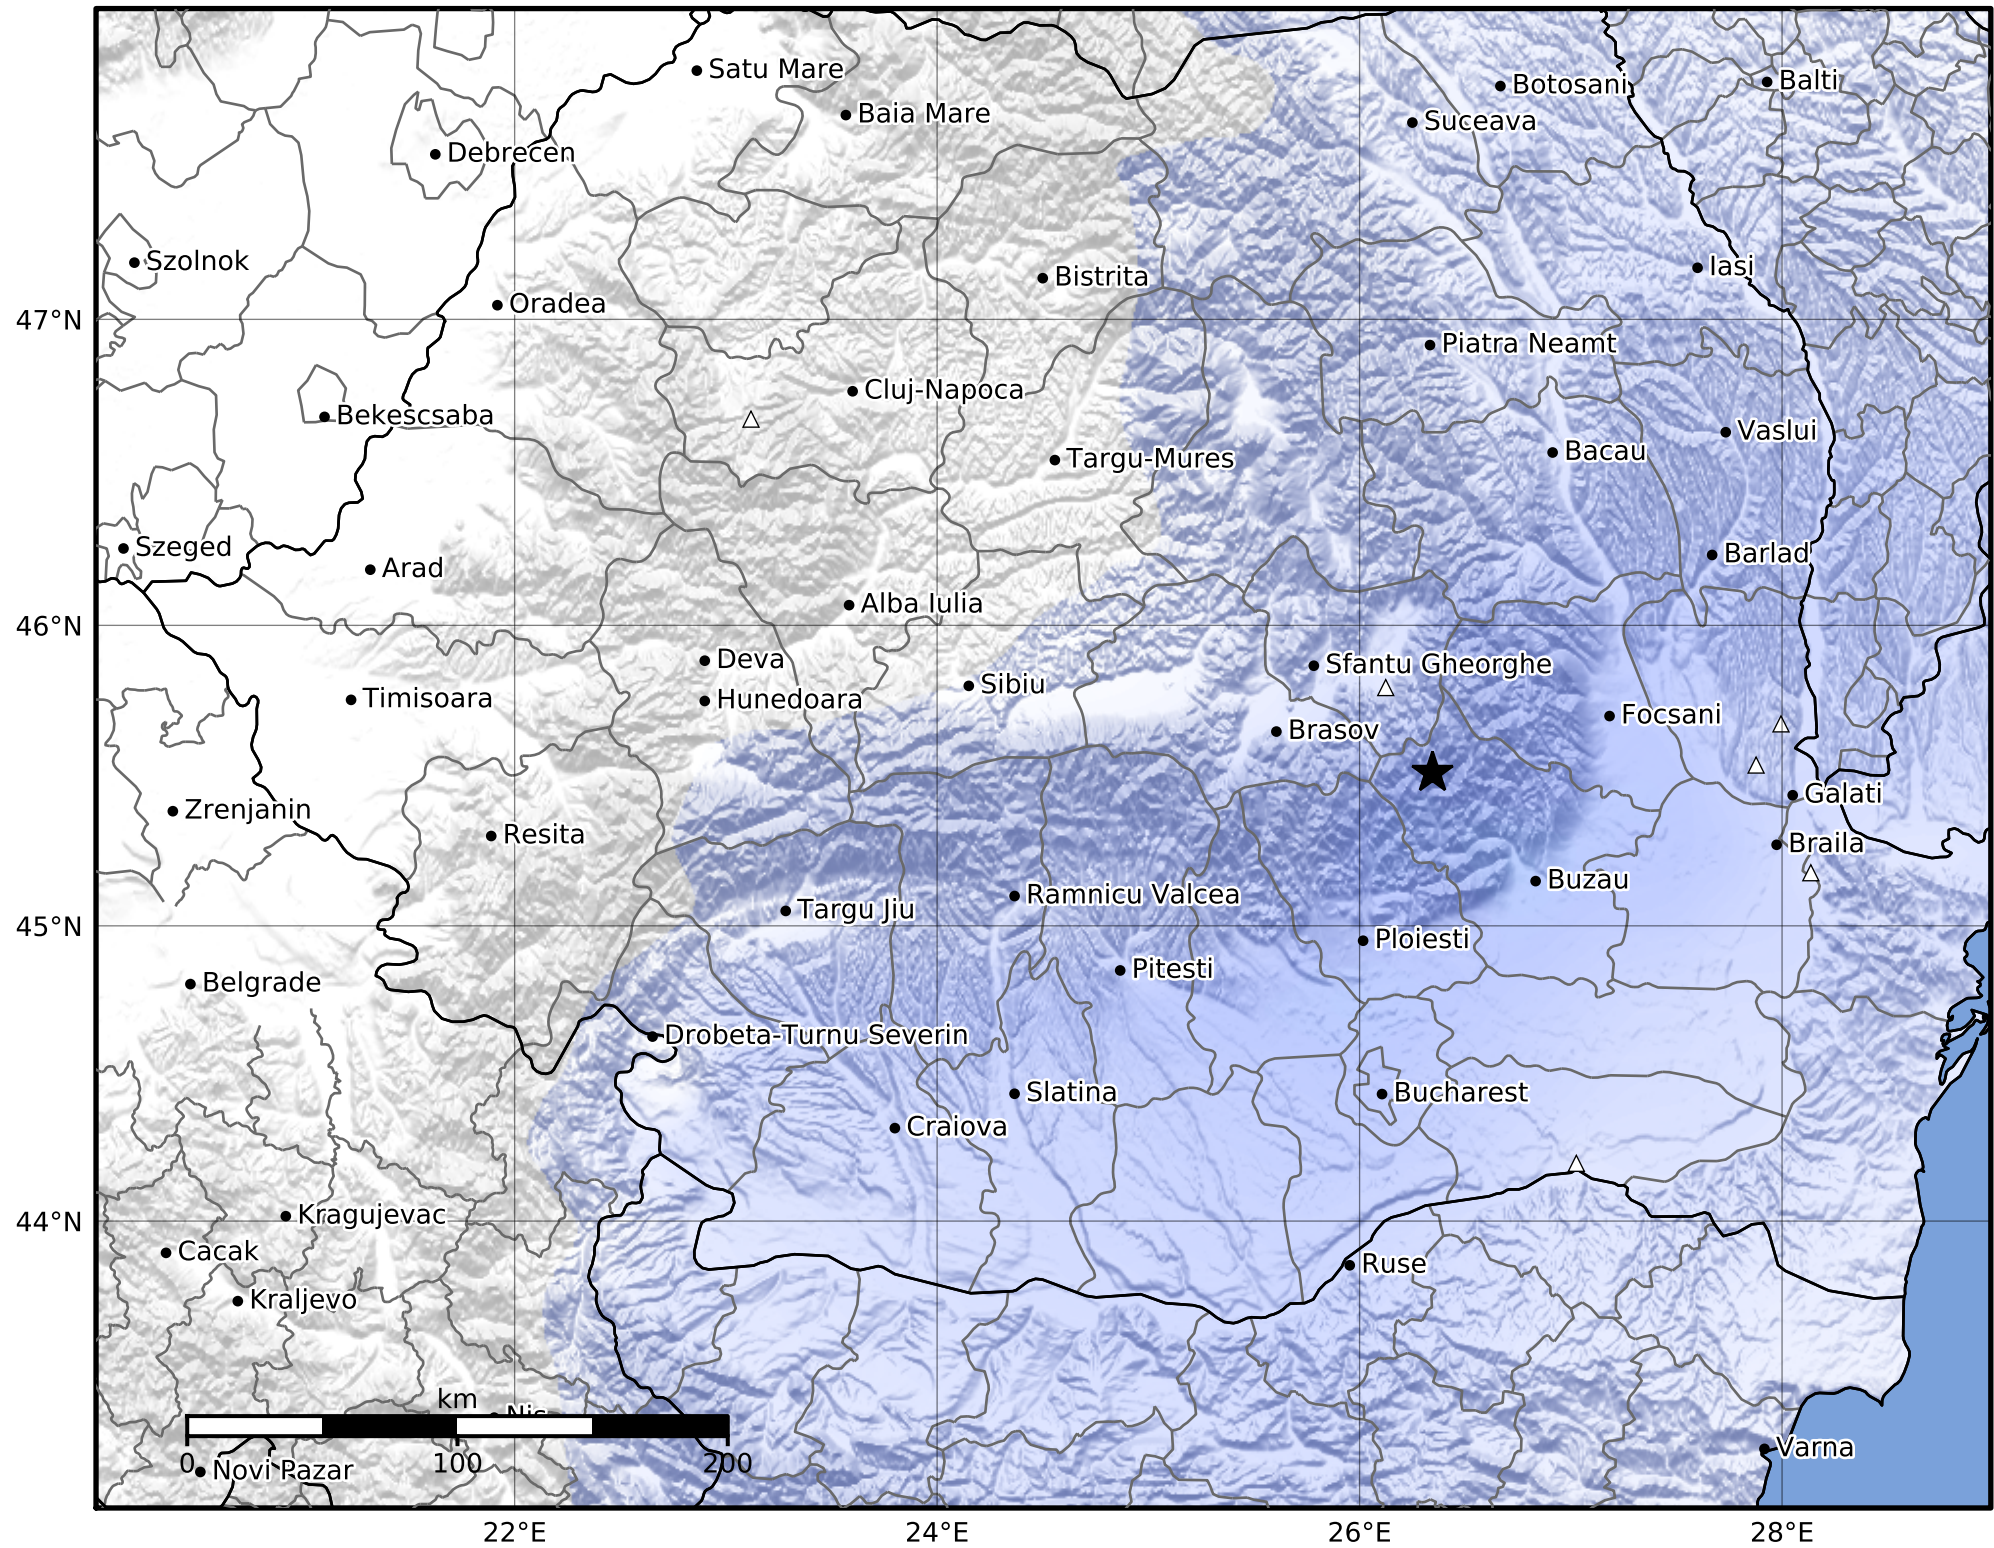

Macroseismic Intensity Map
 INFP ShakeMap: Zona seismică Vrancea - Buzău
 Jul 10, 2024 05:44:02 UTC M3.6 N45.51 E26.35 Depth: 130.0km
 ID:2024071005440249

SHAKING	Not felt	Weak	Light	Moderate	Strong	Very strong	Severe	Violent	Extreme
DAMAGE	None	None	None	Very light	Light	Moderate	Moderate/heavy	Heavy	Very heavy
PGA(%g)	<0.05	0.3	2.76	6.2	11.5	21.5	40.1	74.7	>139
PGV(cm/s)	<0.02	0.13	1.41	4.65	9.64	20	41.4	85.8	>178
INTENSITY	I	II-III	IV	V	VI	VII	VIII	IX	X+

Scale based on Worden et al. (2012)

Version 1: Processed 2024-07-10T06:20:13Z

△ Seismic Instrument ○ Macroseismic Observation ★ Epicenter