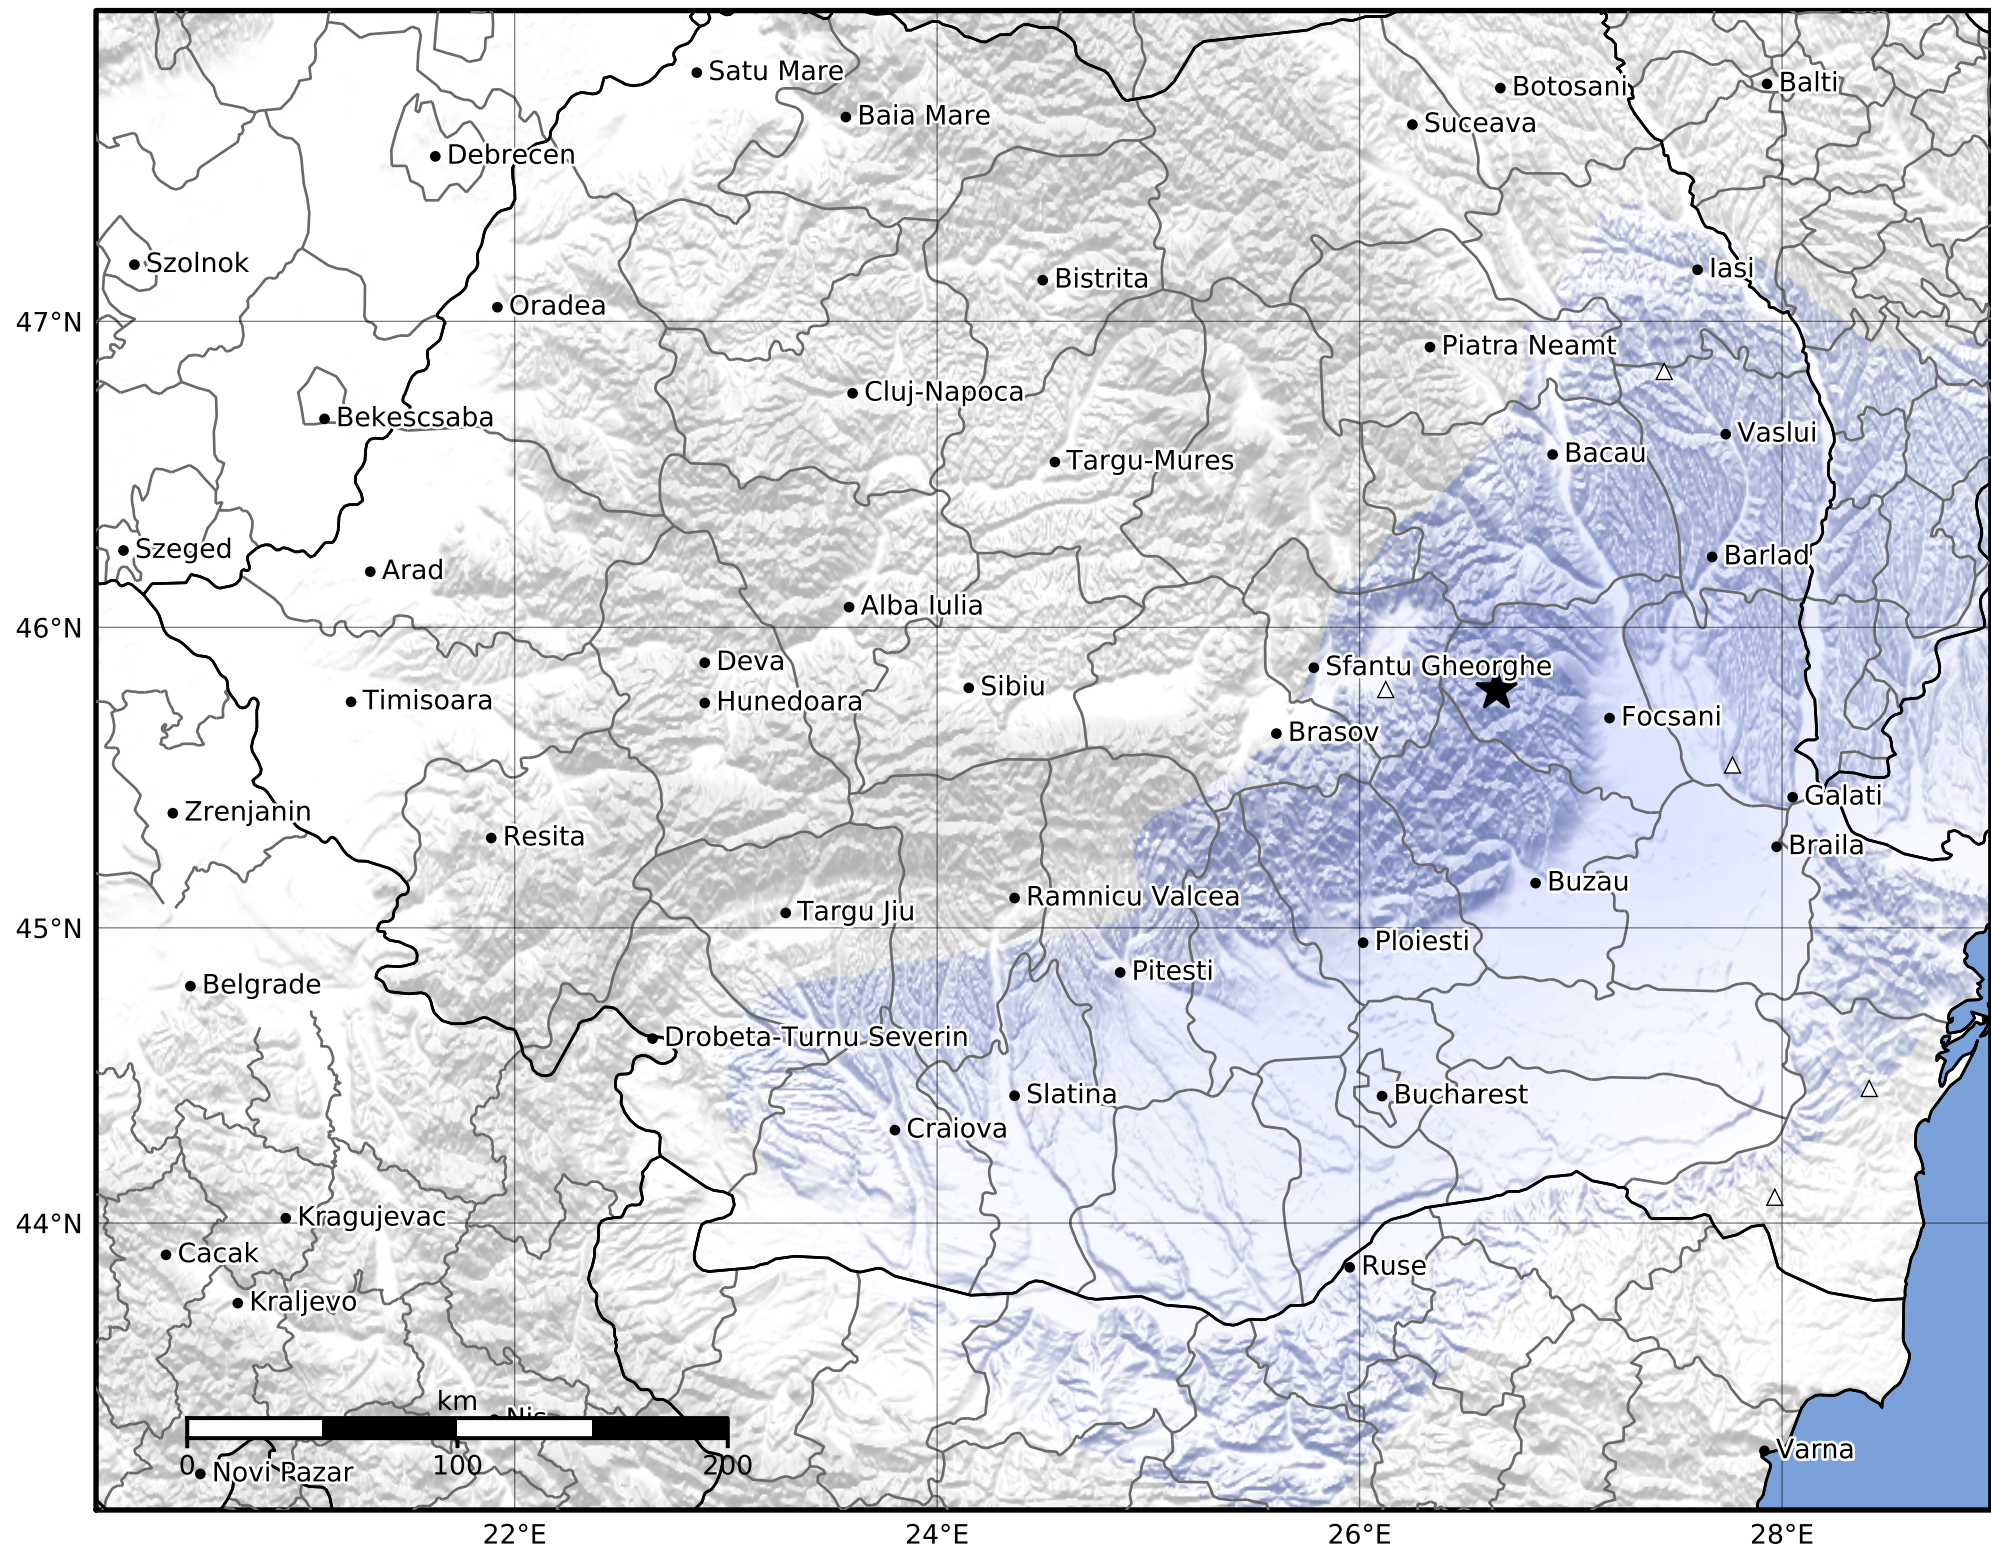

Macroseismic Intensity Map
 INFP ShakeMap: Zona seismică Vrancea - Vrancea
 Jul 11, 2024 19:05:09 UTC M3.2 N45.79 E26.65 Depth: 97.0km
 ID:2024071119050941

SHAKING	Not felt	Weak	Light	Moderate	Strong	Very strong	Severe	Violent	Extreme
DAMAGE	None	None	None	Very light	Light	Moderate	Moderate/heavy	Heavy	Very heavy
PGA(%g)	<0.05	0.3	2.76	6.2	11.5	21.5	40.1	74.7	>139
PGV(cm/s)	<0.02	0.13	1.41	4.65	9.64	20	41.4	85.8	>178
INTENSITY	I	II-III	IV	V	VI	VII	VIII	IX	X+

Scale based on Worden et al. (2012)

Version 1: Processed 2024-07-11T19:45:22Z

△ Seismic Instrument ○ Macroseismic Observation ★ Epicenter