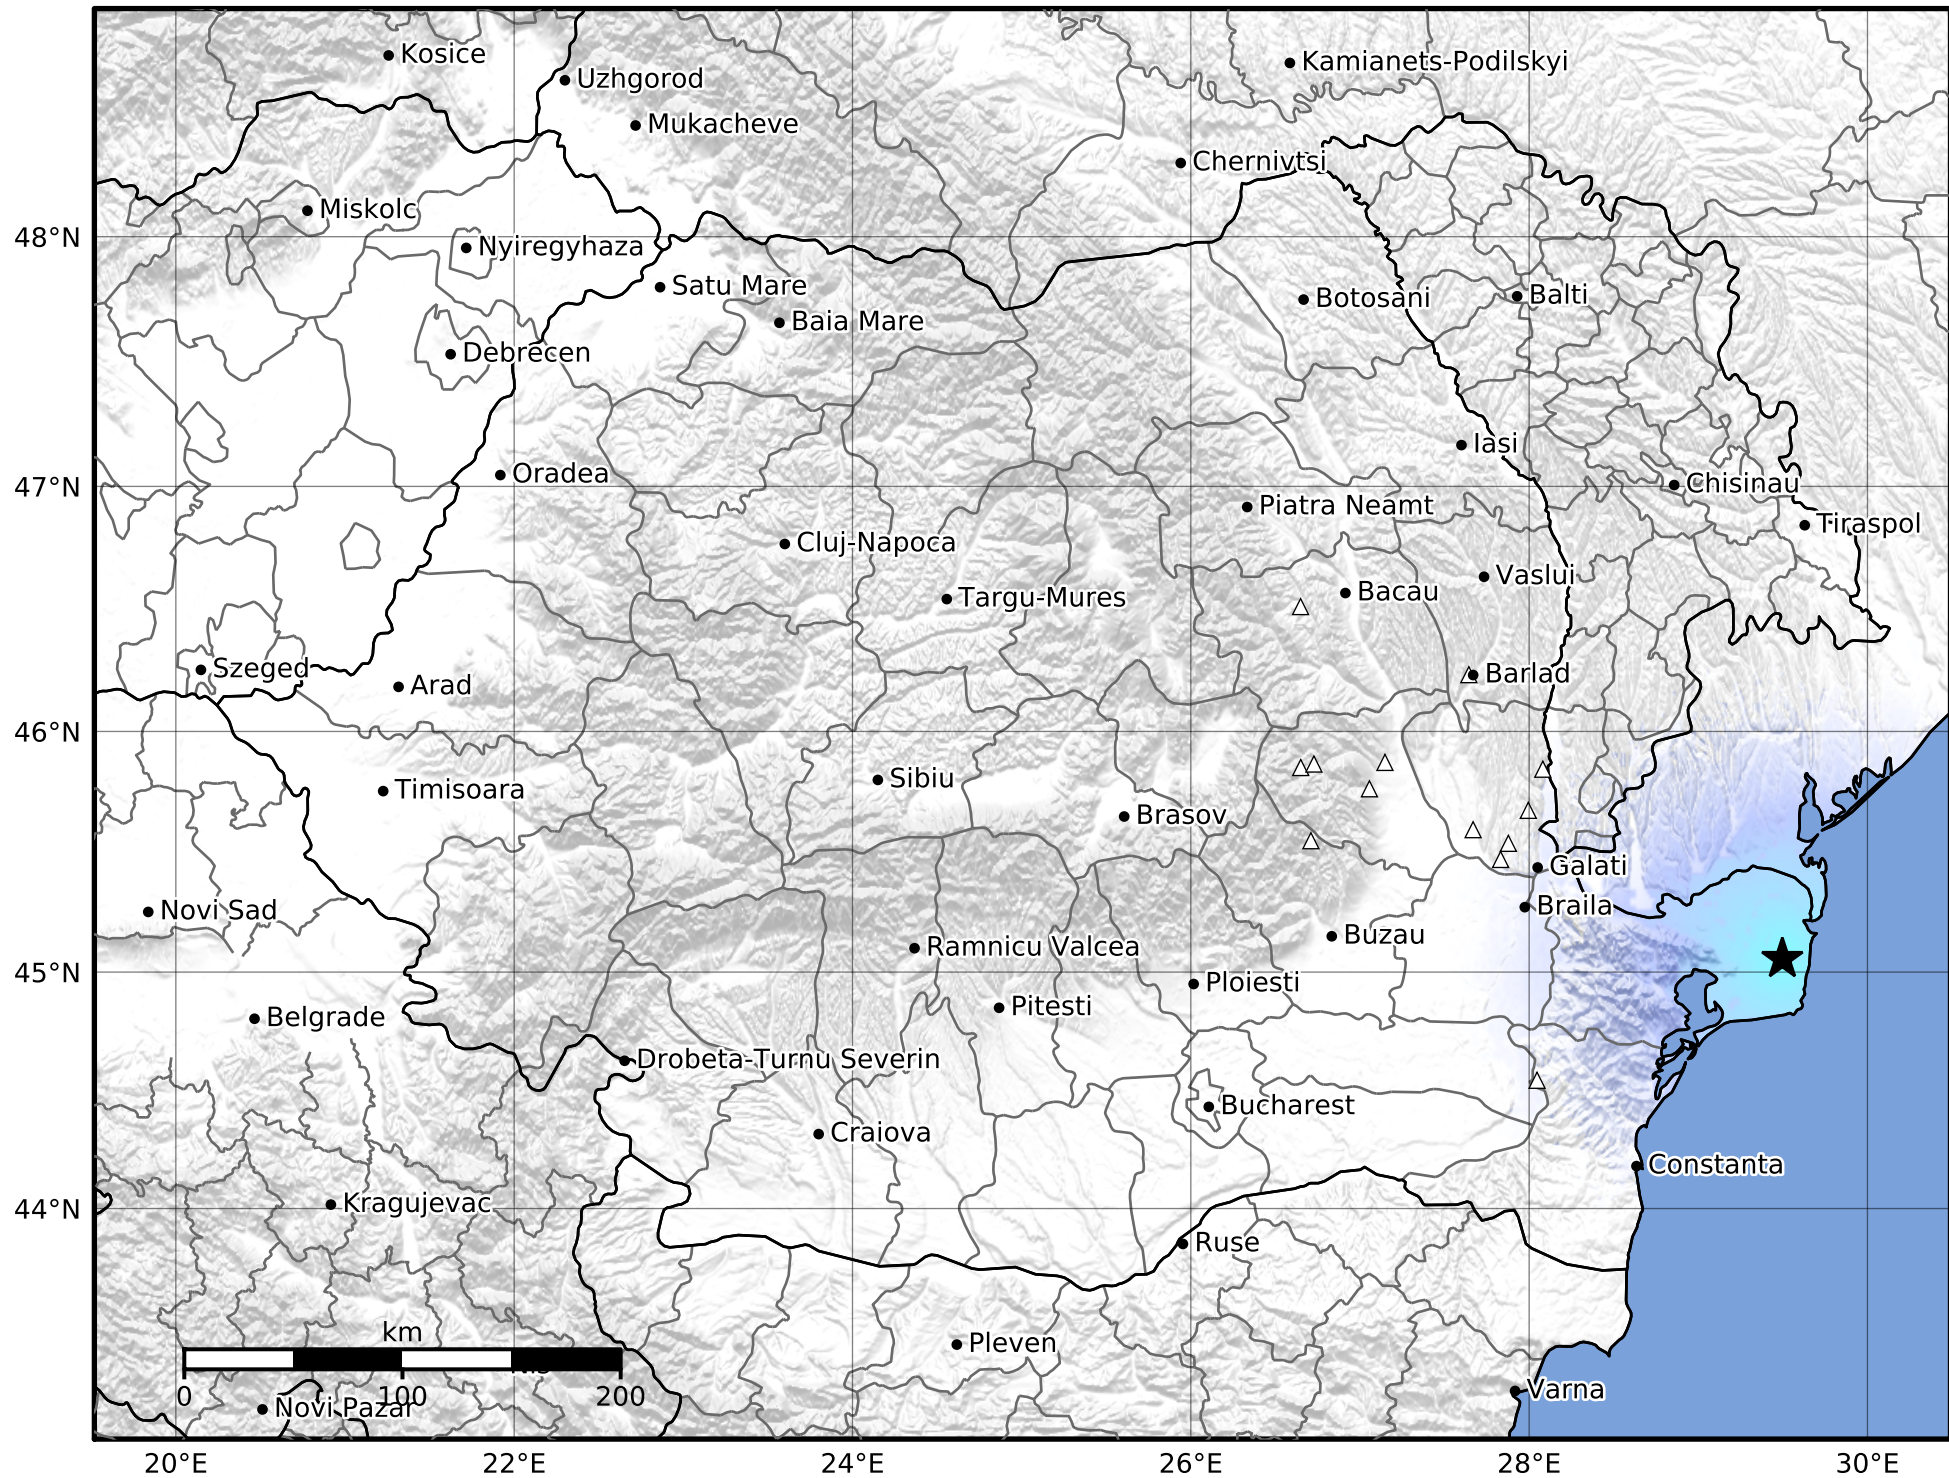

Macro seismic Intensity Map  
 INFP ShakeMap: Dobrogea - Tulcea  
 Jul 12, 2024 17:39:19 UTC M4.0 N45.06 E29.50 Depth: 13.0km  
 ID:2024071217391920

SHAKING	Not felt	Weak	Light	Moderate	Strong	Very strong	Severe	Violent	Extreme
DAMAGE	None	None	None	Very light	Light	Moderate	Moderate/heavy	Heavy	Very heavy
PGA(%g)	<0.05	0.3	2.76	6.2	11.5	21.5	40.1	74.7	>139
PGV(cm/s)	<0.02	0.13	1.41	4.65	9.64	20	41.4	85.8	>178
INTENSITY	<b>I</b>	<b>II-III</b>	<b>IV</b>	<b>V</b>	<b>VI</b>	<b>VII</b>	<b>VIII</b>	<b>IX</b>	<b>X+</b>

Scale based on Worden et al. (2012)

Version 1: Processed 2024-07-12T18:20:20Z

△ Seismic Instrument      ○ Macroseismic Observation      ★ Epicenter