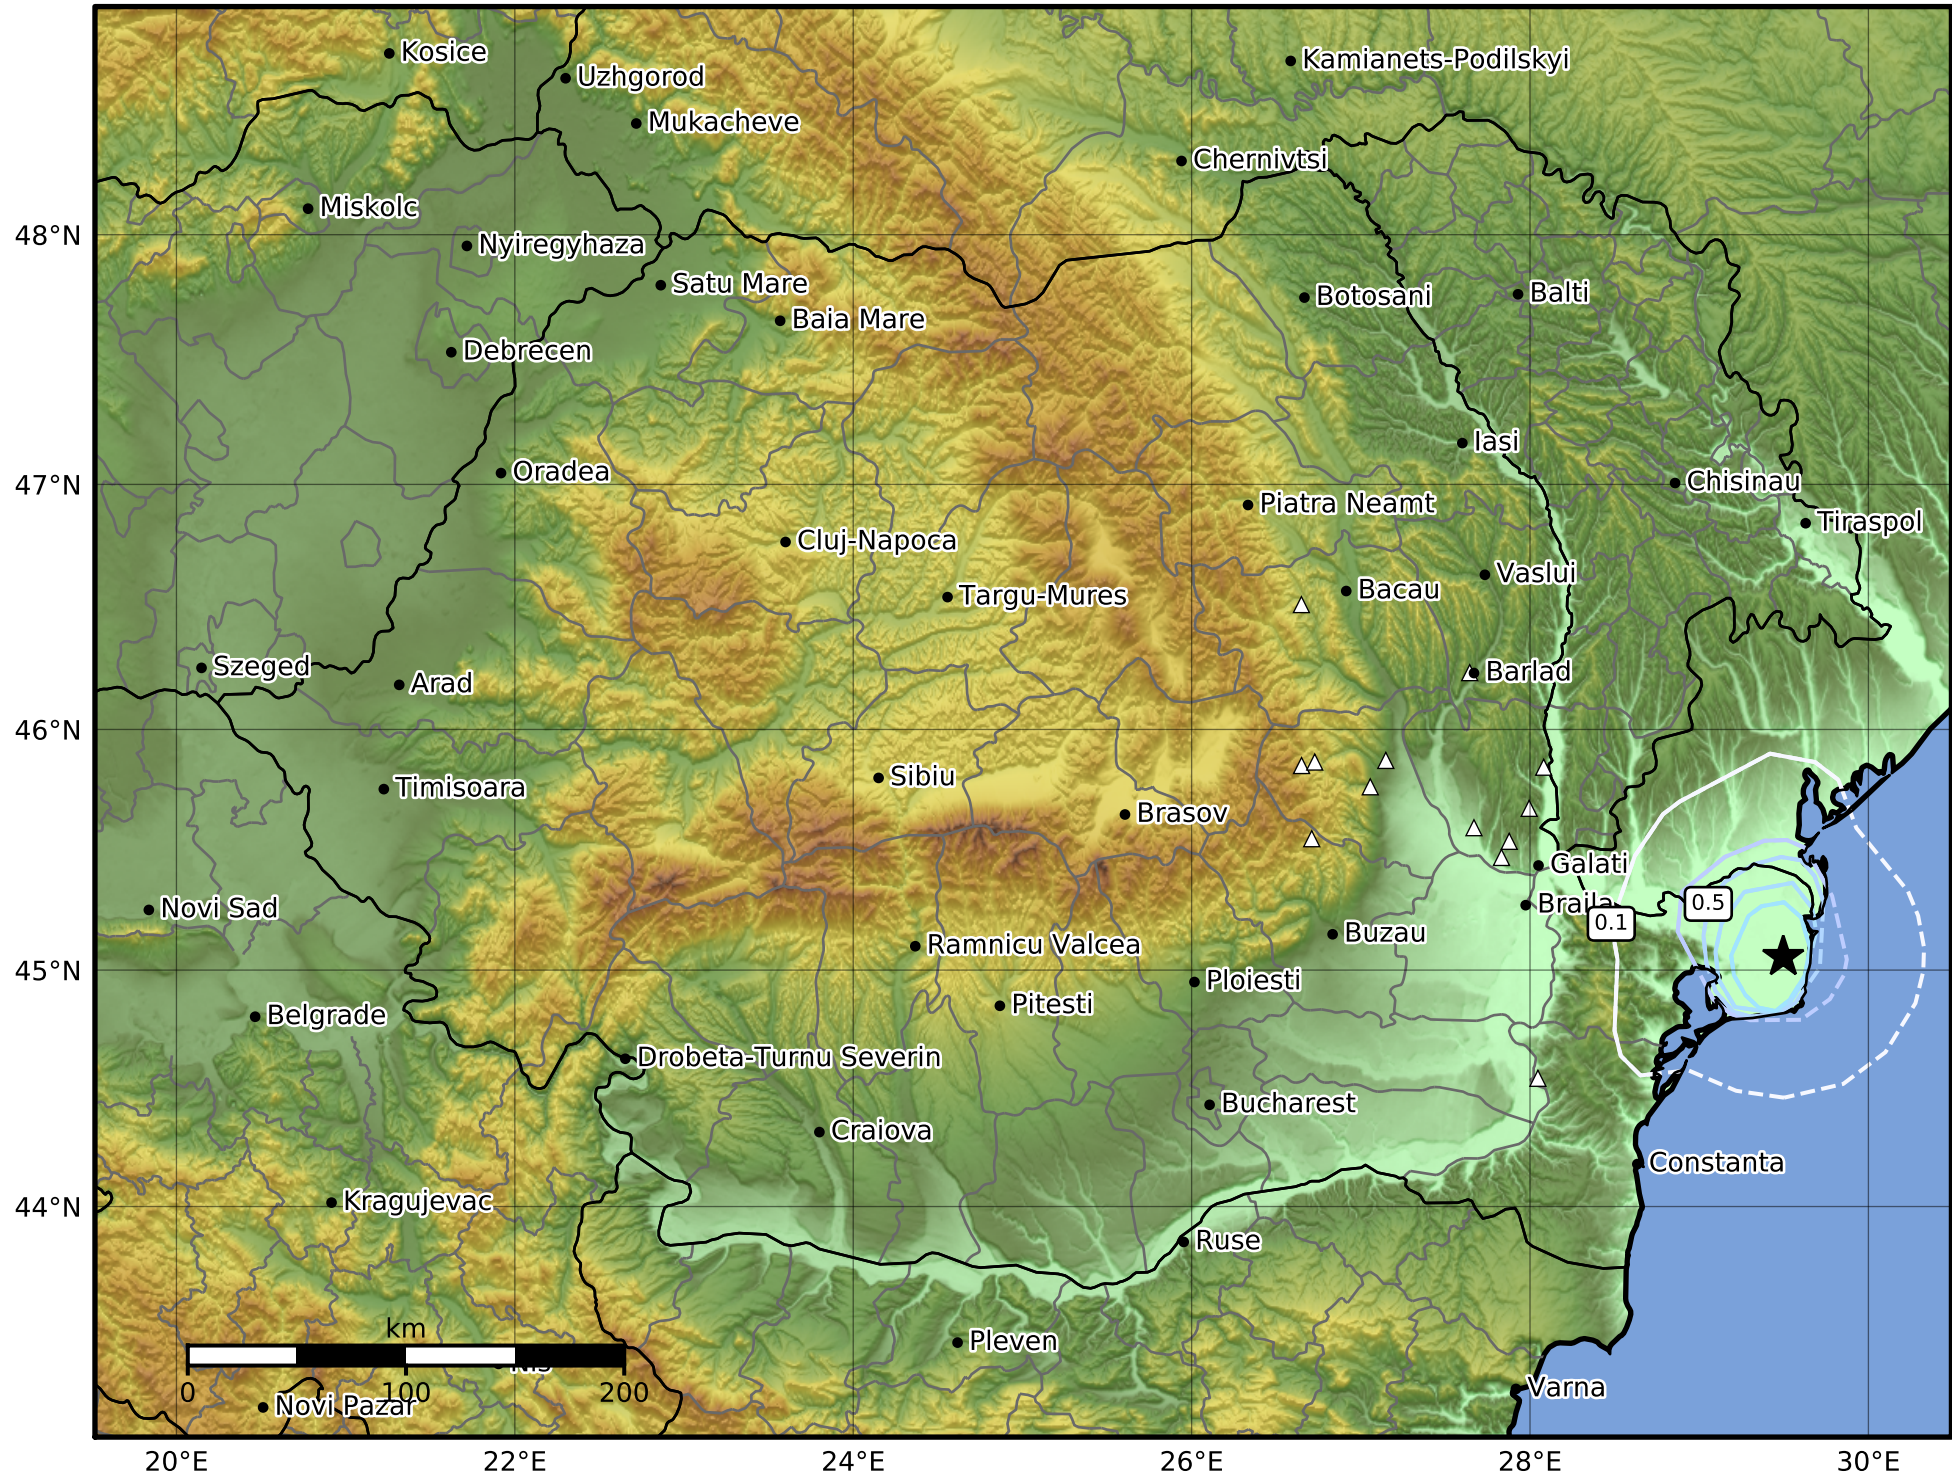

0.3 Second Peak Spectral Acceleration Map
 INFP ShakeMap: Dobrogea - Tulcea
 Jul 12, 2024 17:39:19 UTC M4.0 N45.06 E29.50 Depth: 13.0km
 ID:2024071217391920

SA(0.3) (%g)	0.1	0.3	0.5	0.7	1	3	5	7	10	30	50	70
--------------	-----	-----	-----	-----	---	---	---	---	----	----	----	----

Scale based on Worden et al. (2012)

Version 1: Processed 2024-07-12T18:20:20Z

△ Seismic Instrument ○ Macroseismic Observation ★ Epicenter