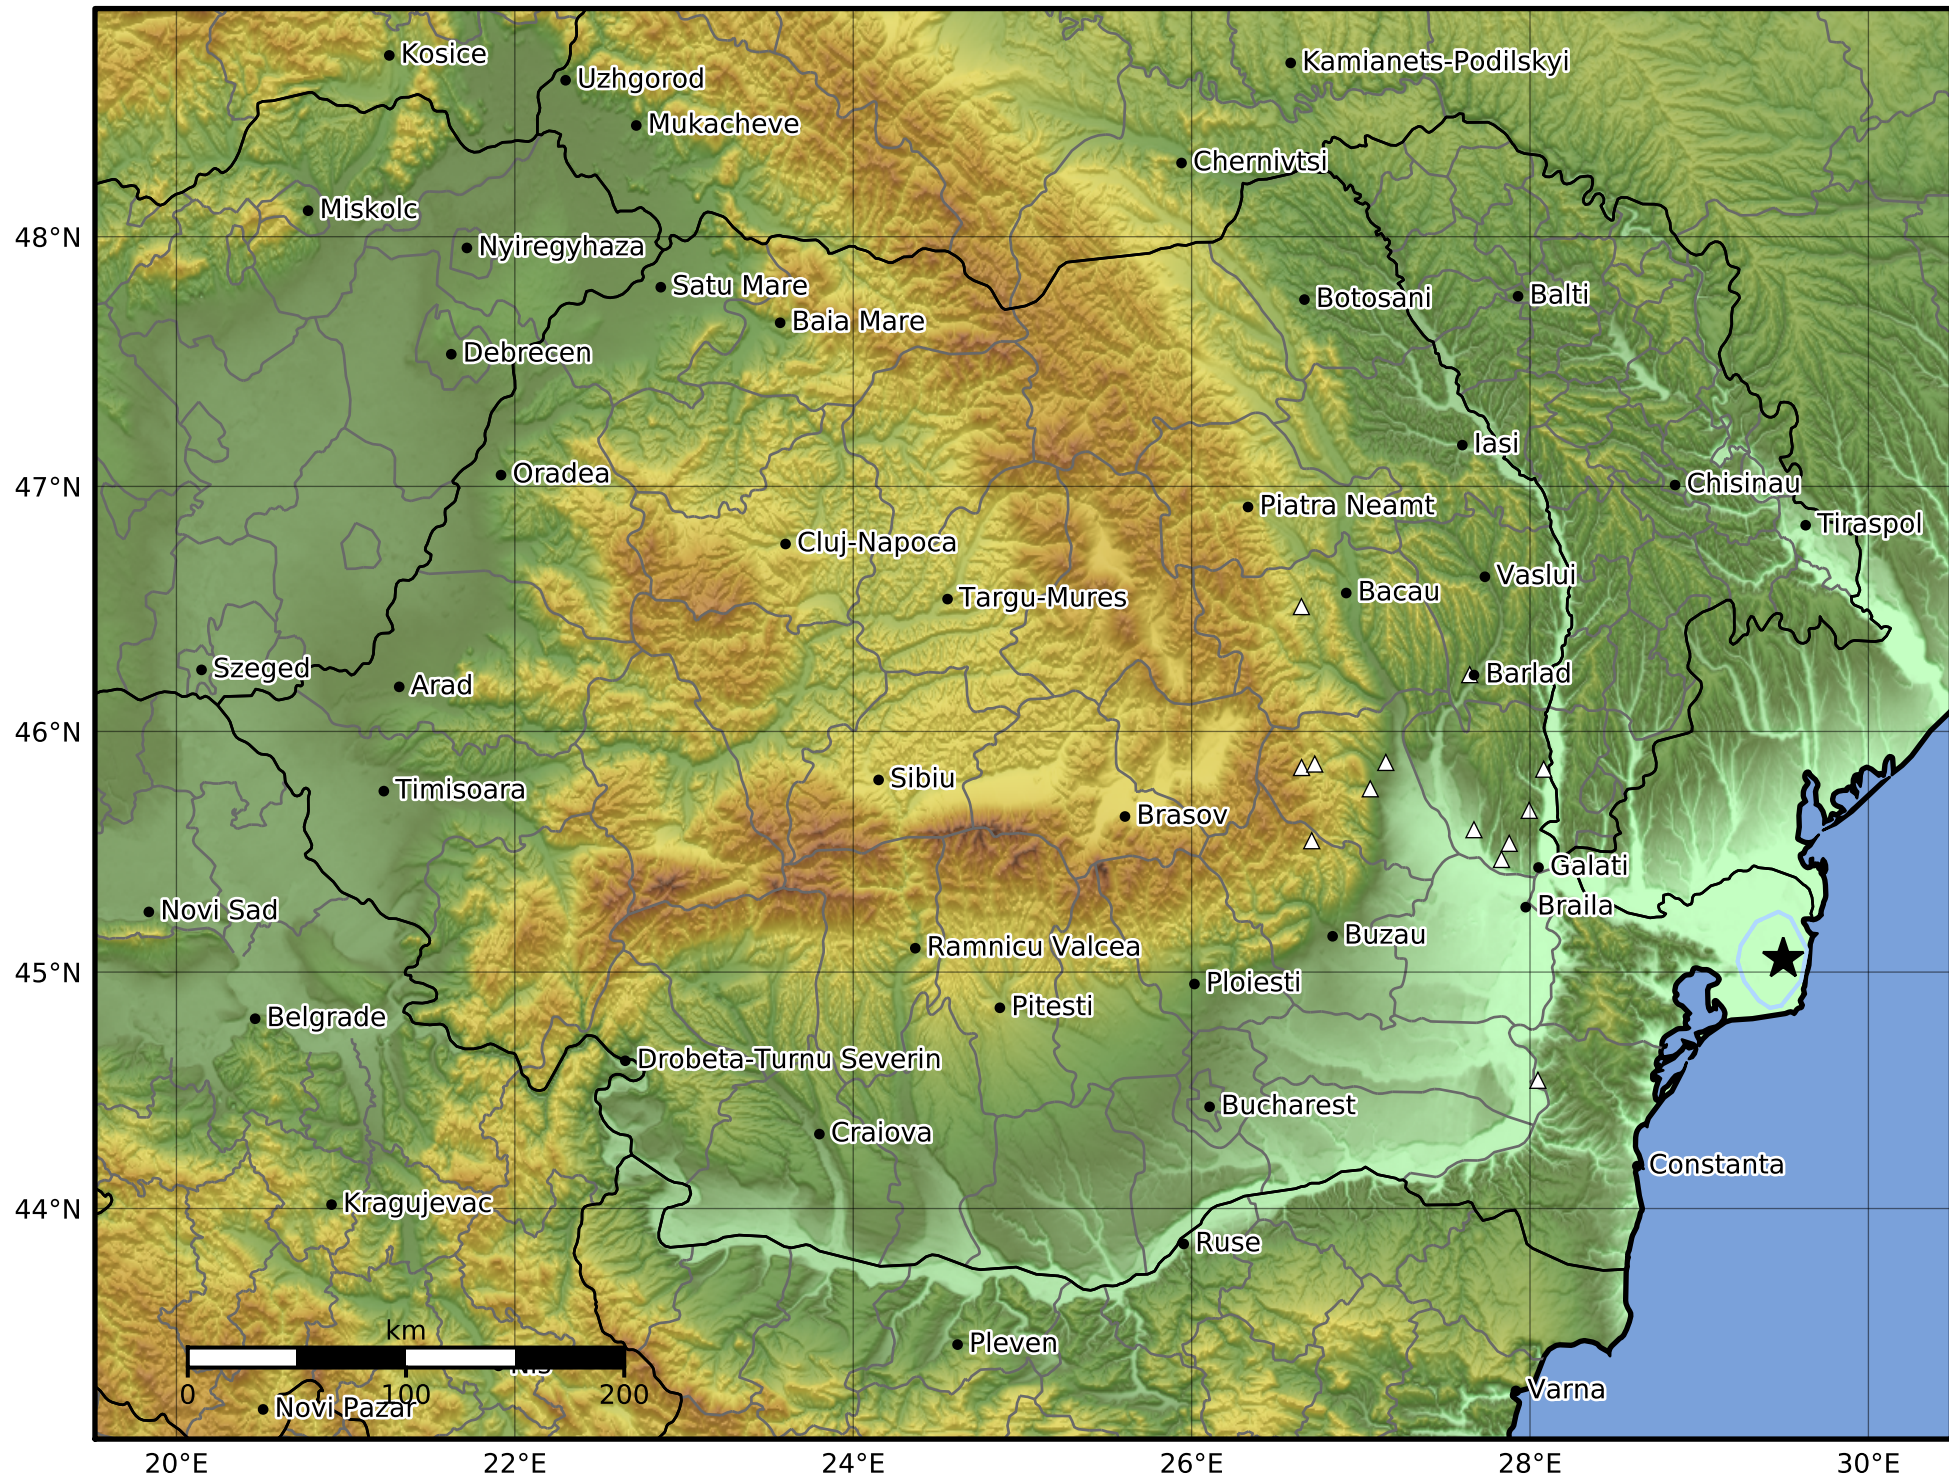

1.0 Second Peak Spectral Acceleration Map
 INFP ShakeMap: Dobrogea - Tulcea
 Jul 12, 2024 17:39:19 UTC M4.0 N45.06 E29.50 Depth: 13.0km
 ID:2024071217391920

Scale based on Worden et al. (2012)

Version 1: Processed 2024-07-12T18:20:20Z

△ Seismic Instrument ○ Macroseismic Observation ★ Epicenter