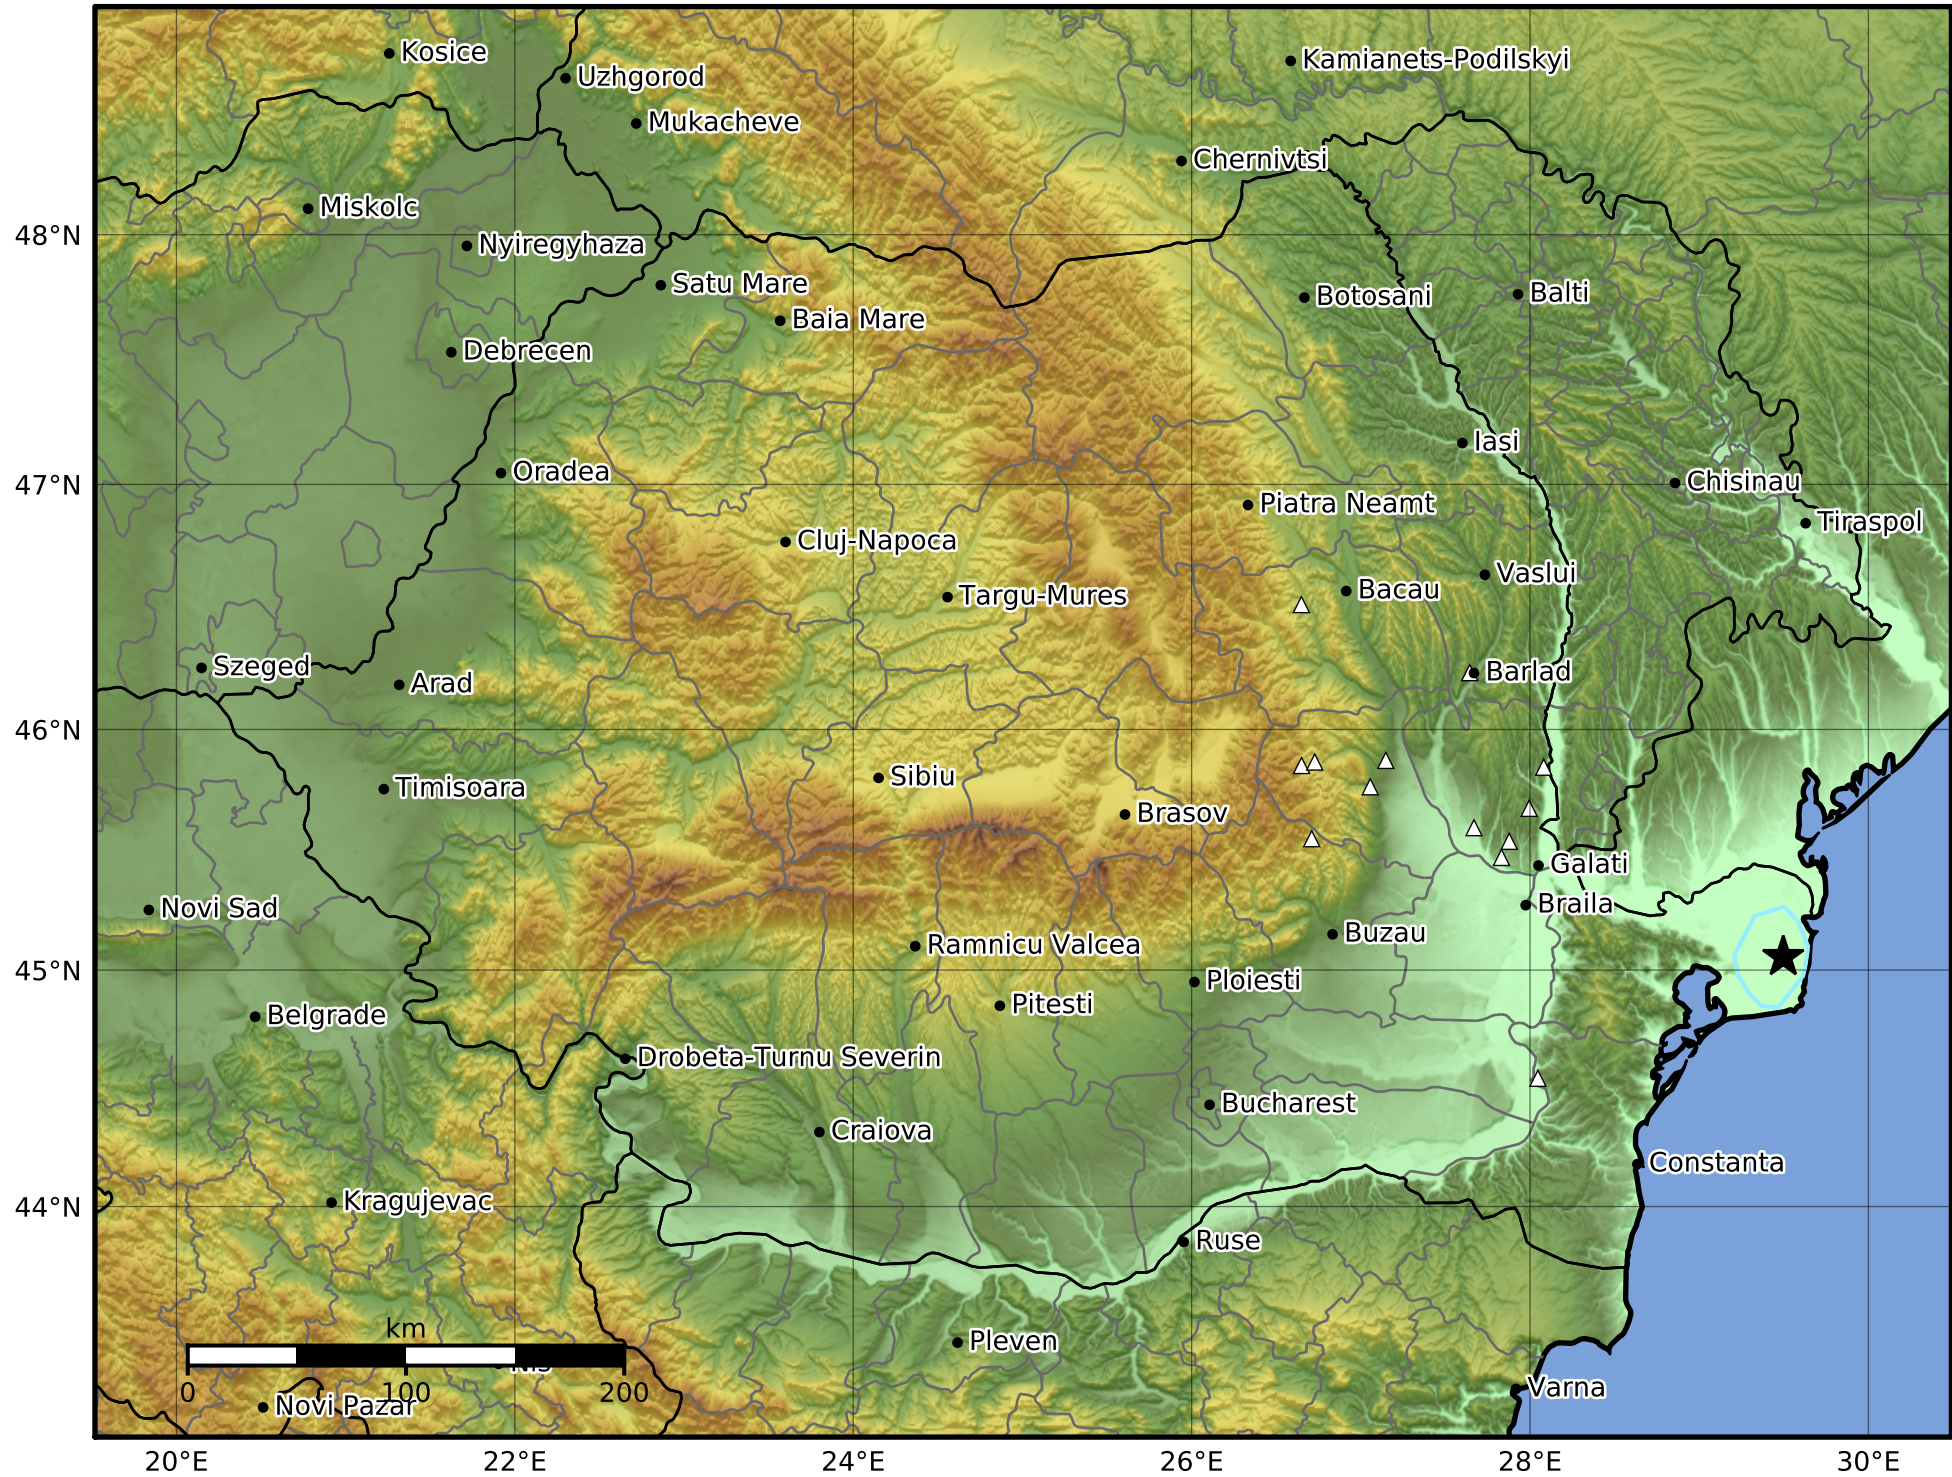

3.0 Second Peak Spectral Acceleration Map
 INFP ShakeMap: Dobrogea - Tulcea
 Jul 12, 2024 17:39:19 UTC M4.0 N45.06 E29.50 Depth: 13.0km
 ID:2024071217391920

Scale based on Worden et al. (2012)

Version 1: Processed 2024-07-12T18:20:20Z

△ Seismic Instrument ○ Macroseismic Observation ★ Epicenter