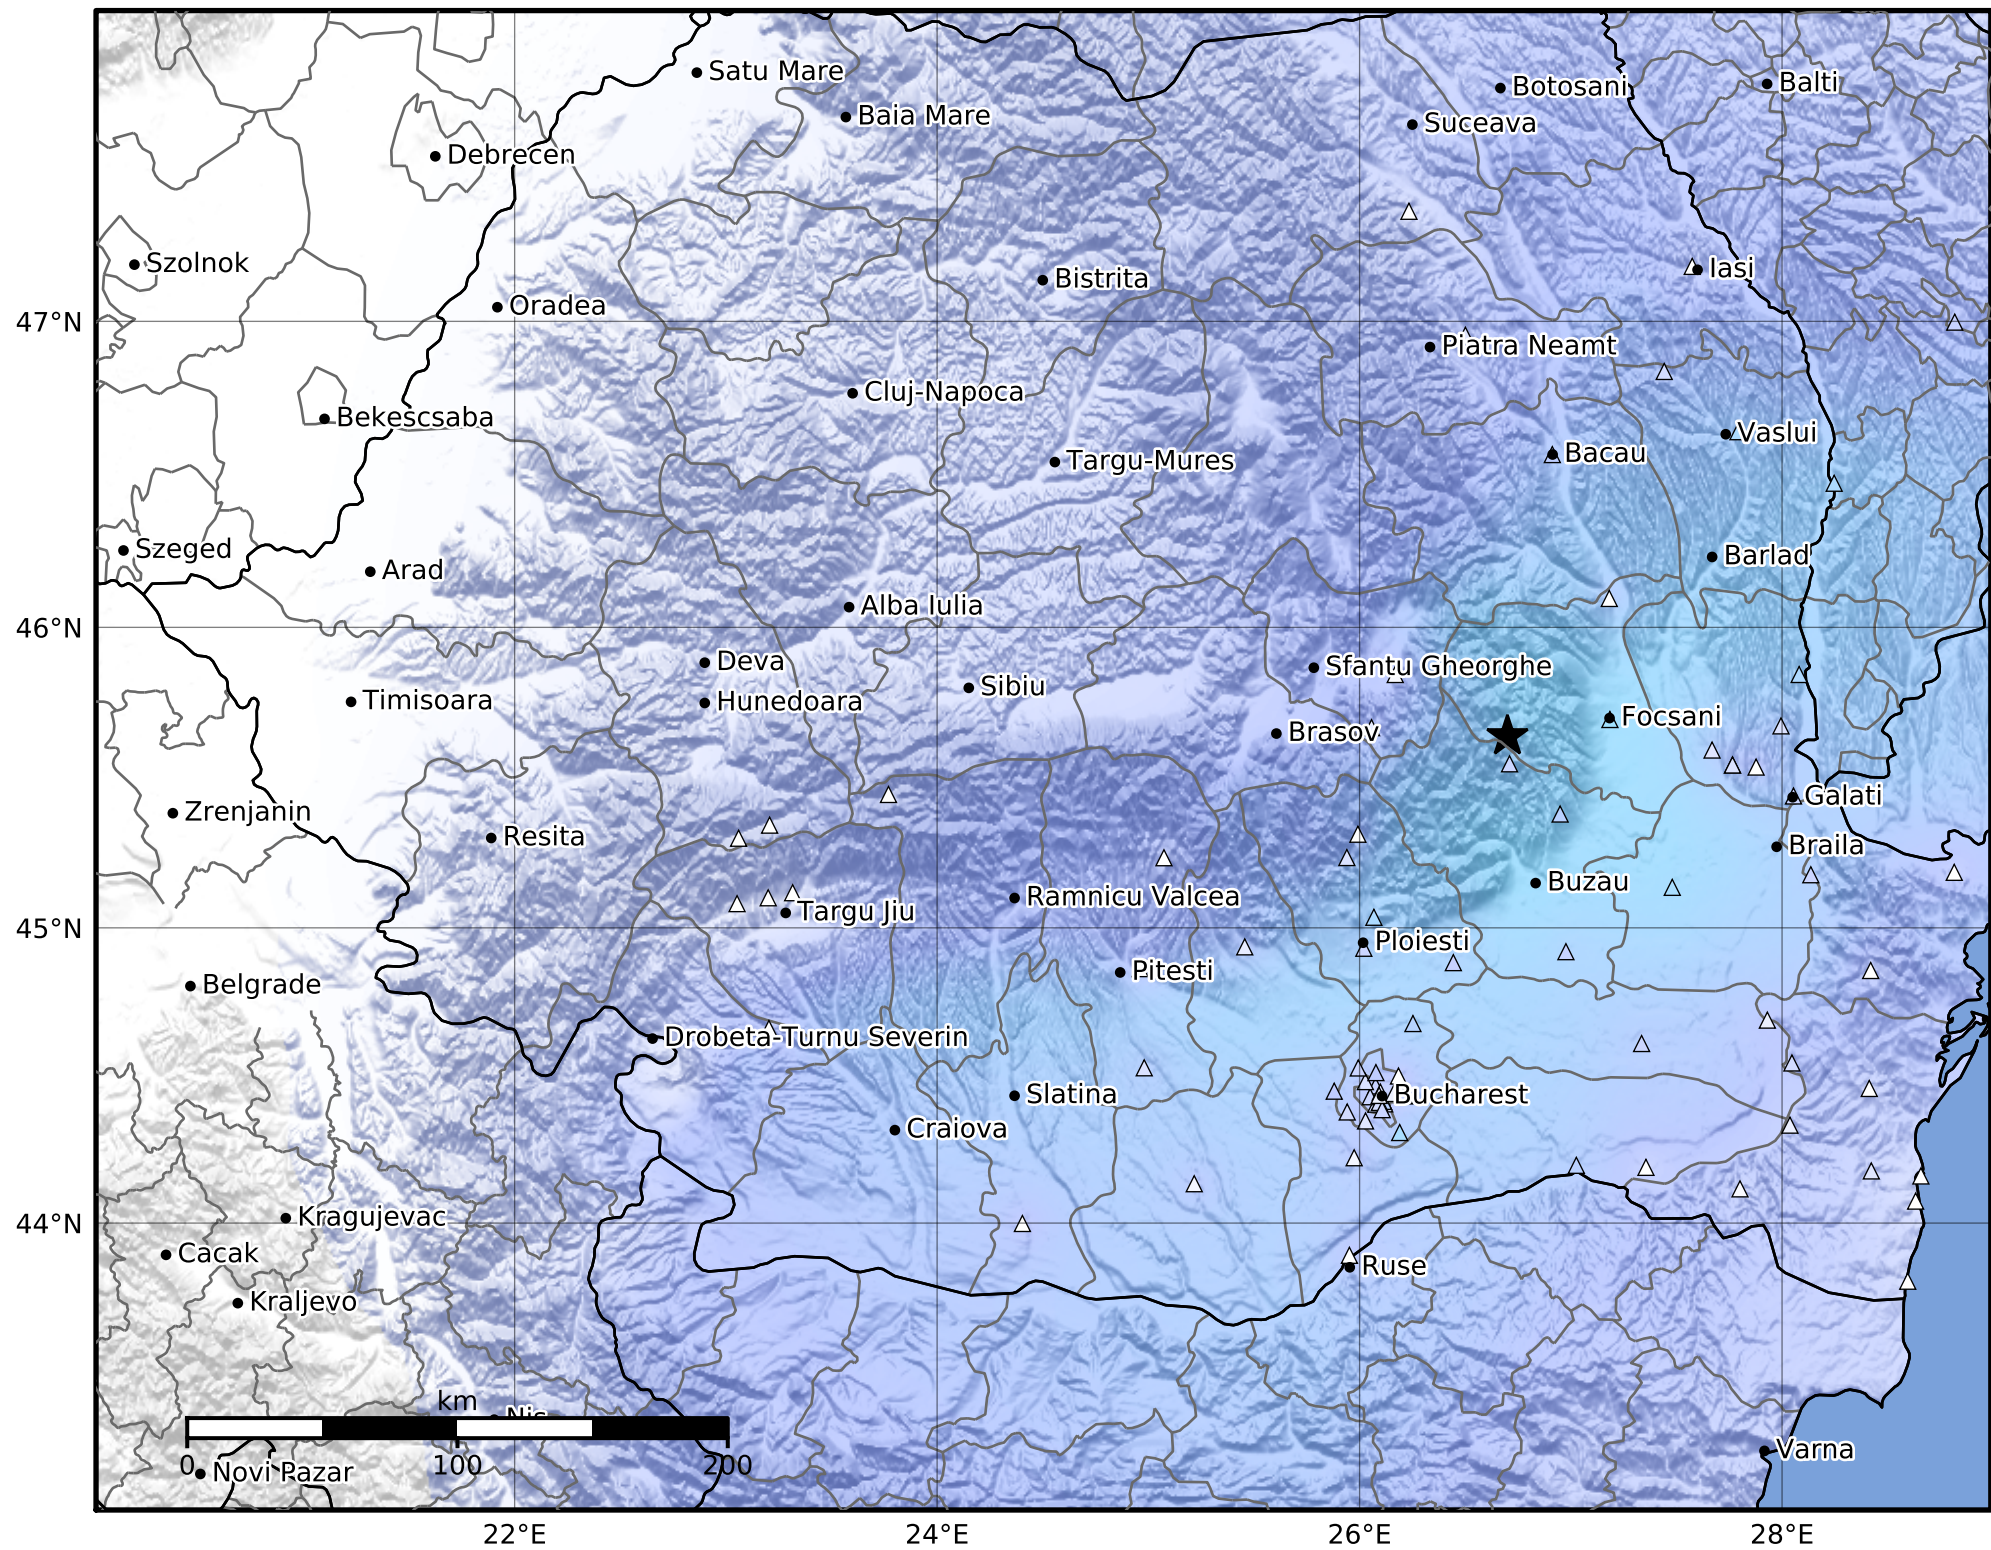

Macroseismic Intensity Map
 INFP ShakeMap: Zona seismică Vrancea - Vrancea
 Aug 01, 2024 12:09:01 UTC M4.4 N45.64 E26.70 Depth: 128.0km
 ID:2024080112090192

SHAKING	Not felt	Weak	Light	Moderate	Strong	Very strong	Severe	Violent	Extreme
DAMAGE	None	None	None	Very light	Light	Moderate	Moderate/heavy	Heavy	Very heavy
PGA(%g)	<0.05	0.3	2.76	6.2	11.5	21.5	40.1	74.7	>139
PGV(cm/s)	<0.02	0.13	1.41	4.65	9.64	20	41.4	85.8	>178
INTENSITY	I	II-III	IV	V	VI	VII	VIII	IX	X+

Scale based on Worden et al. (2012)

Version 1: Processed 2024-08-01T13:13:13Z

△ Seismic Instrument ○ Macroseismic Observation ★ Epicenter