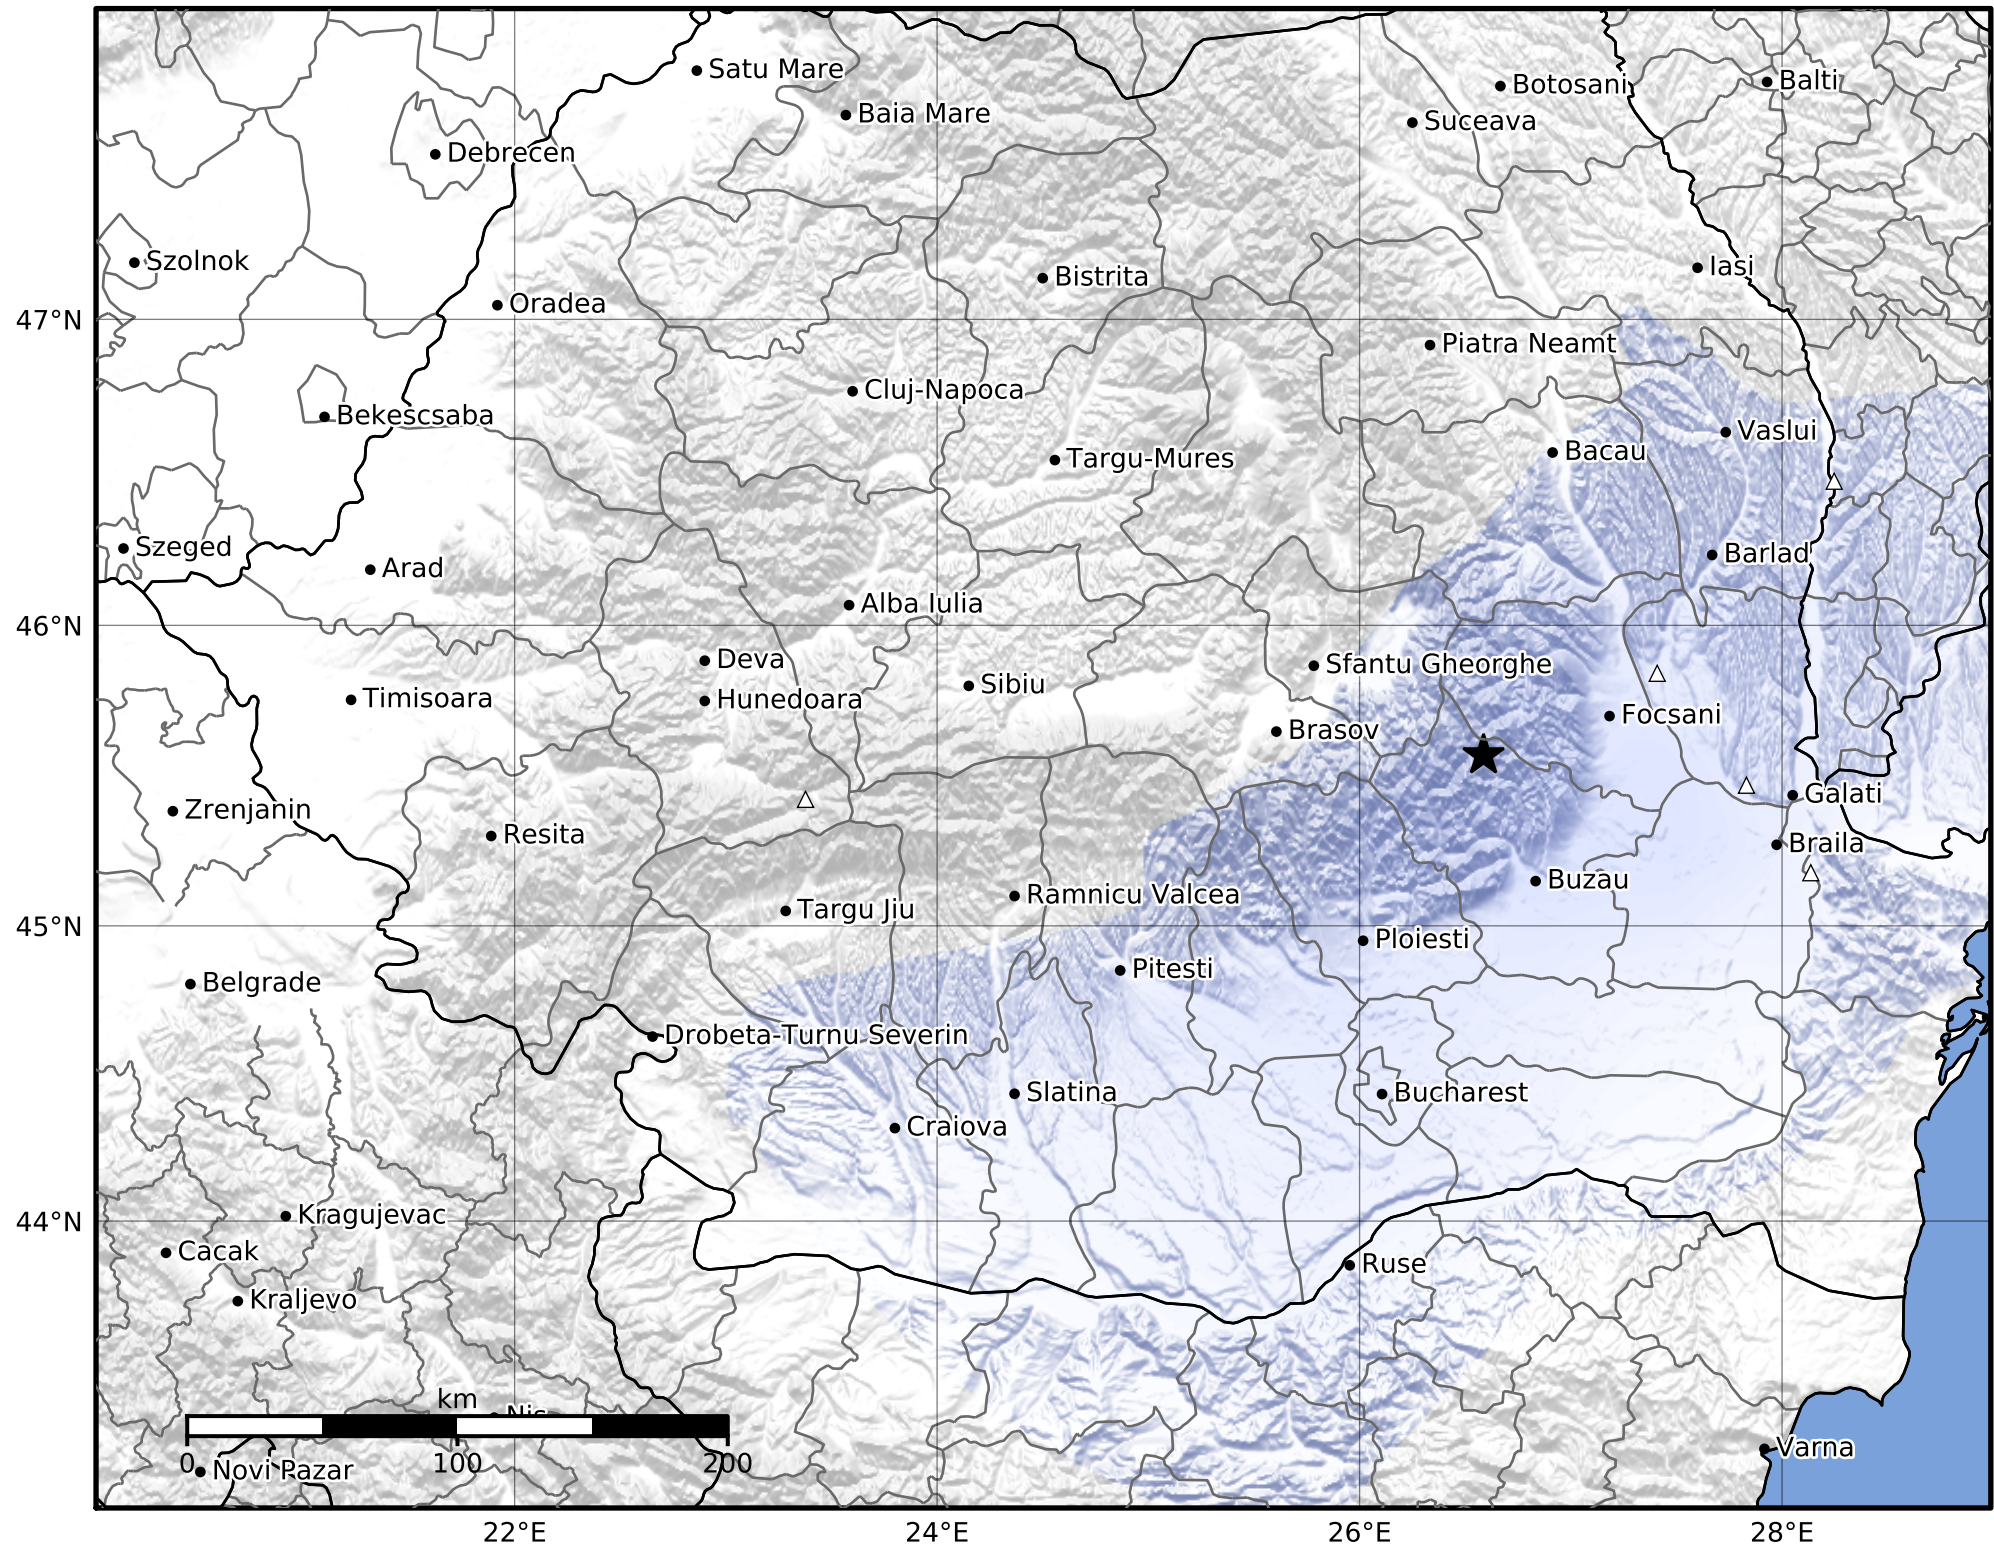

Macroseismic Intensity Map  
 INFP ShakeMap: Zona seismică Vrancea - Buzău  
 Aug 02, 2024 06:15:25 UTC M3.1 N45.57 E26.59 Depth: 116.0km  
 ID:2024080206152546

SHAKING	Not felt	Weak	Light	Moderate	Strong	Very strong	Severe	Violent	Extreme
DAMAGE	None	None	None	Very light	Light	Moderate	Moderate/heavy	Heavy	Very heavy
PGA(%g)	<0.05	0.3	2.76	6.2	11.5	21.5	40.1	74.7	>139
PGV(cm/s)	<0.02	0.13	1.41	4.65	9.64	20	41.4	85.8	>178
INTENSITY	<b>I</b>	<b>II-III</b>	<b>IV</b>	<b>V</b>	<b>VI</b>	<b>VII</b>	<b>VIII</b>	<b>IX</b>	<b>X+</b>

Scale based on Worden et al. (2012)

Version 1: Processed 2024-08-02T07:45:08Z

△ Seismic Instrument      ○ Macroseismic Observation      ★ Epicenter