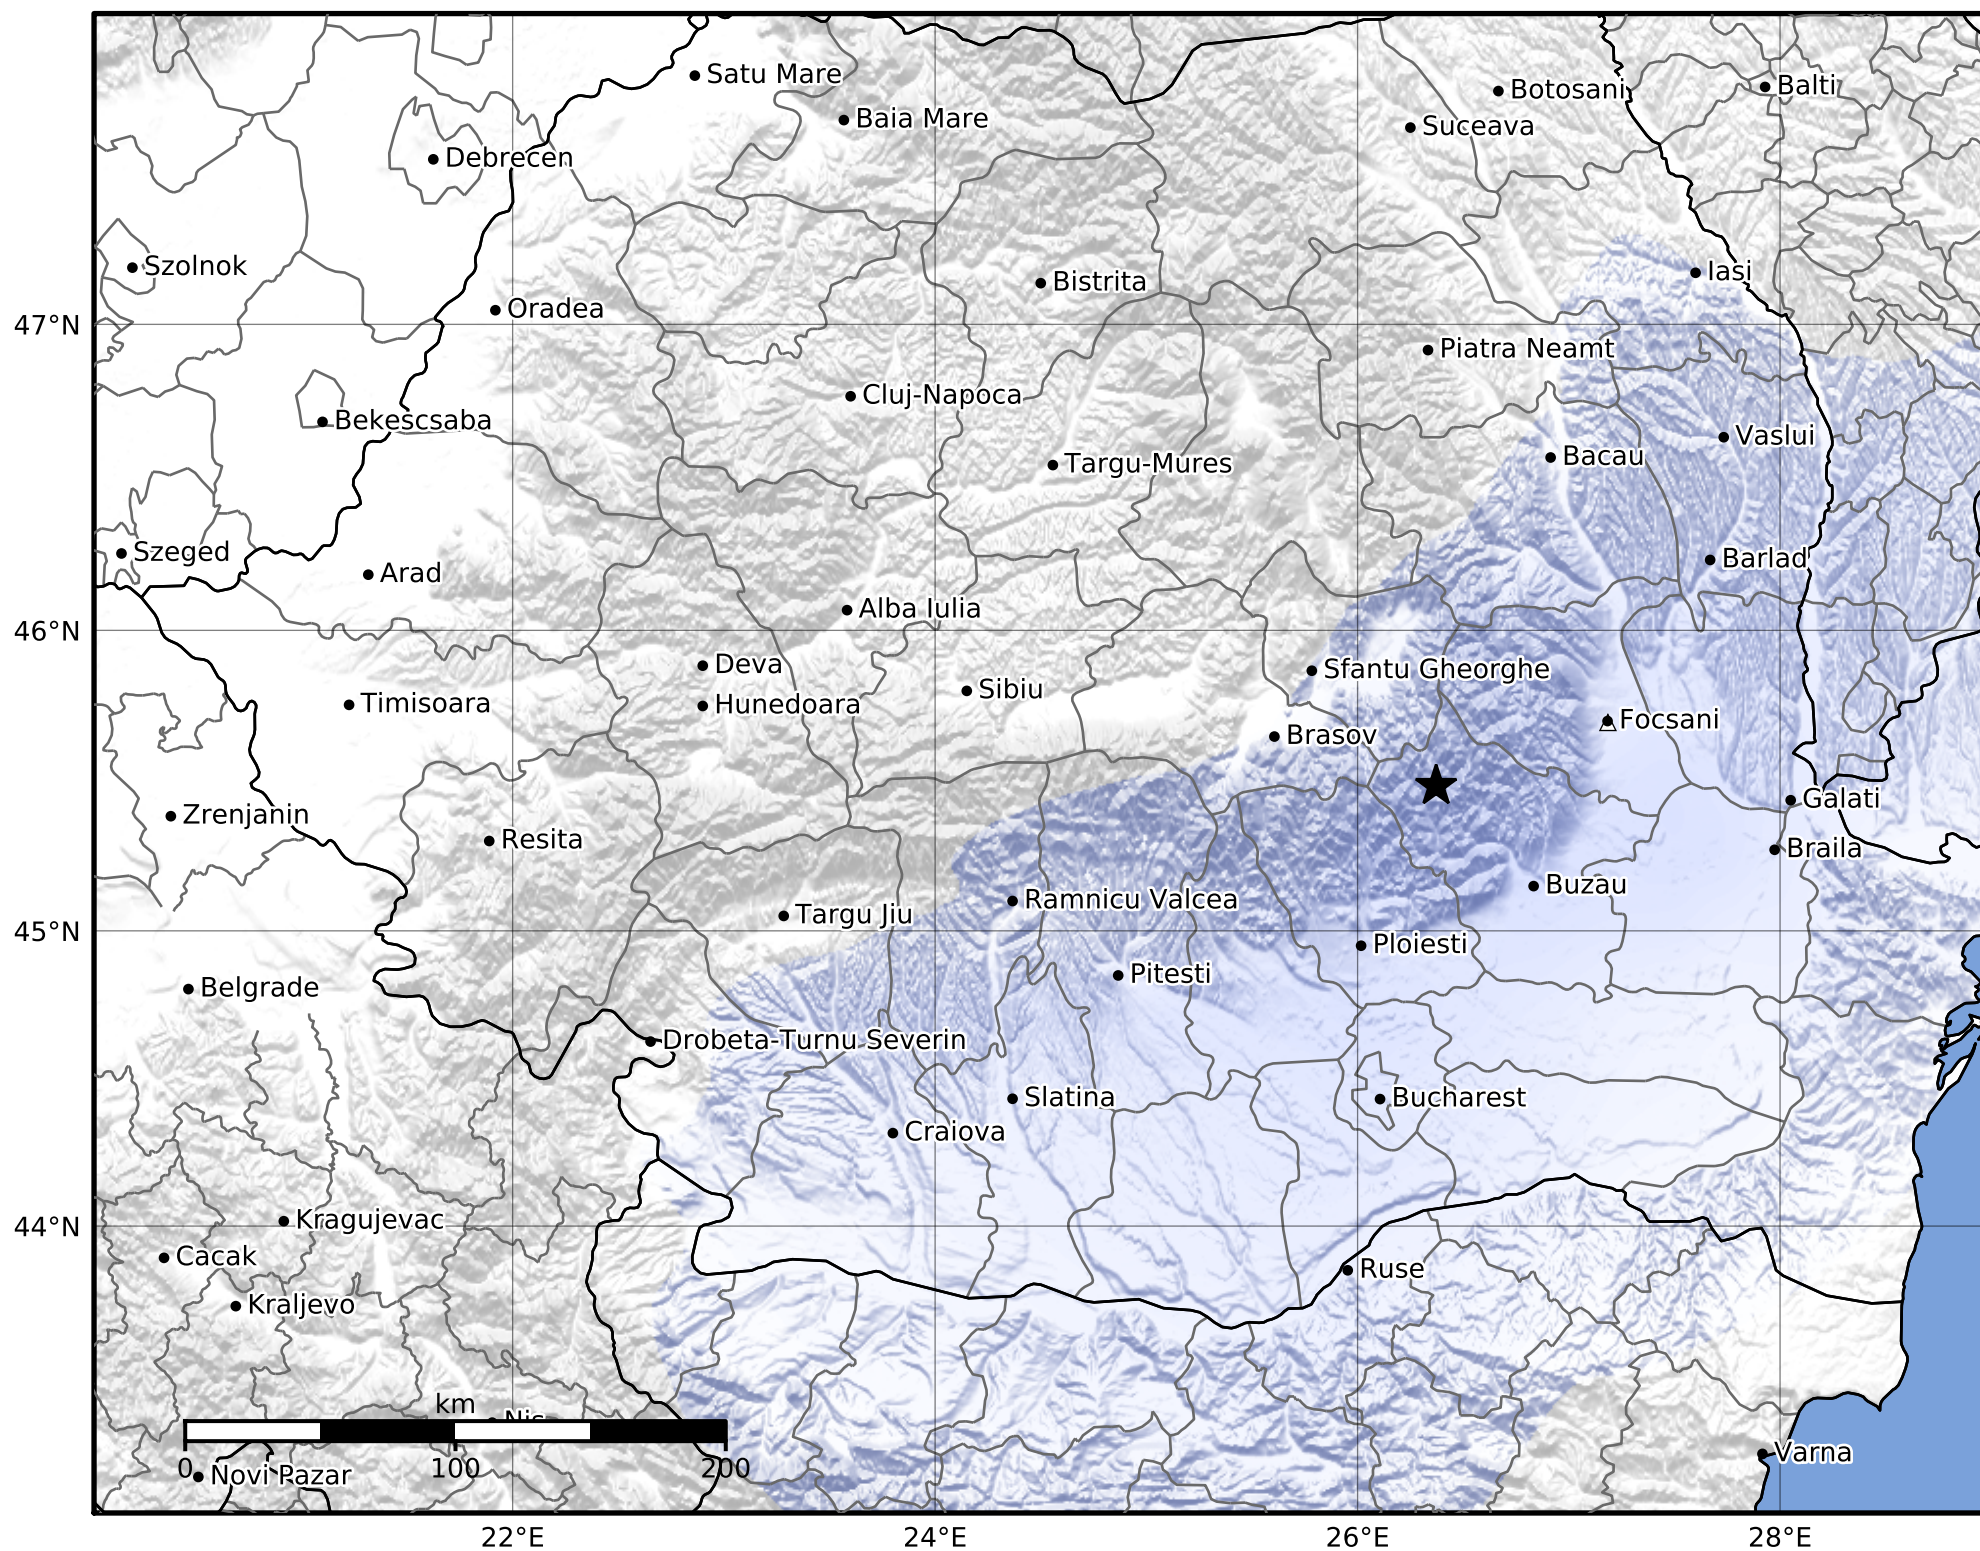

Macroseismic Intensity Map
 INFP ShakeMap: Zona seismică Vrancea - Buzău
 Aug 04, 2024 13:40:29 UTC M3.0 N45.48 E26.37 Depth: 125.0km
 ID:2024080413402912

SHAKING	Not felt	Weak	Light	Moderate	Strong	Very strong	Severe	Violent	Extreme
DAMAGE	None	None	None	Very light	Light	Moderate	Moderate/heavy	Heavy	Very heavy
PGA(%g)	<0.05	0.3	2.76	6.2	11.5	21.5	40.1	74.7	>139
PGV(cm/s)	<0.02	0.13	1.41	4.65	9.64	20	41.4	85.8	>178
INTENSITY	I	II-III	IV	V	VI	VII	VIII	IX	X+

Scale based on Worden et al. (2012)

Version 1: Processed 2024-08-04T15:46:06Z

△ Seismic Instrument ○ Macroseismic Observation ★ Epicenter