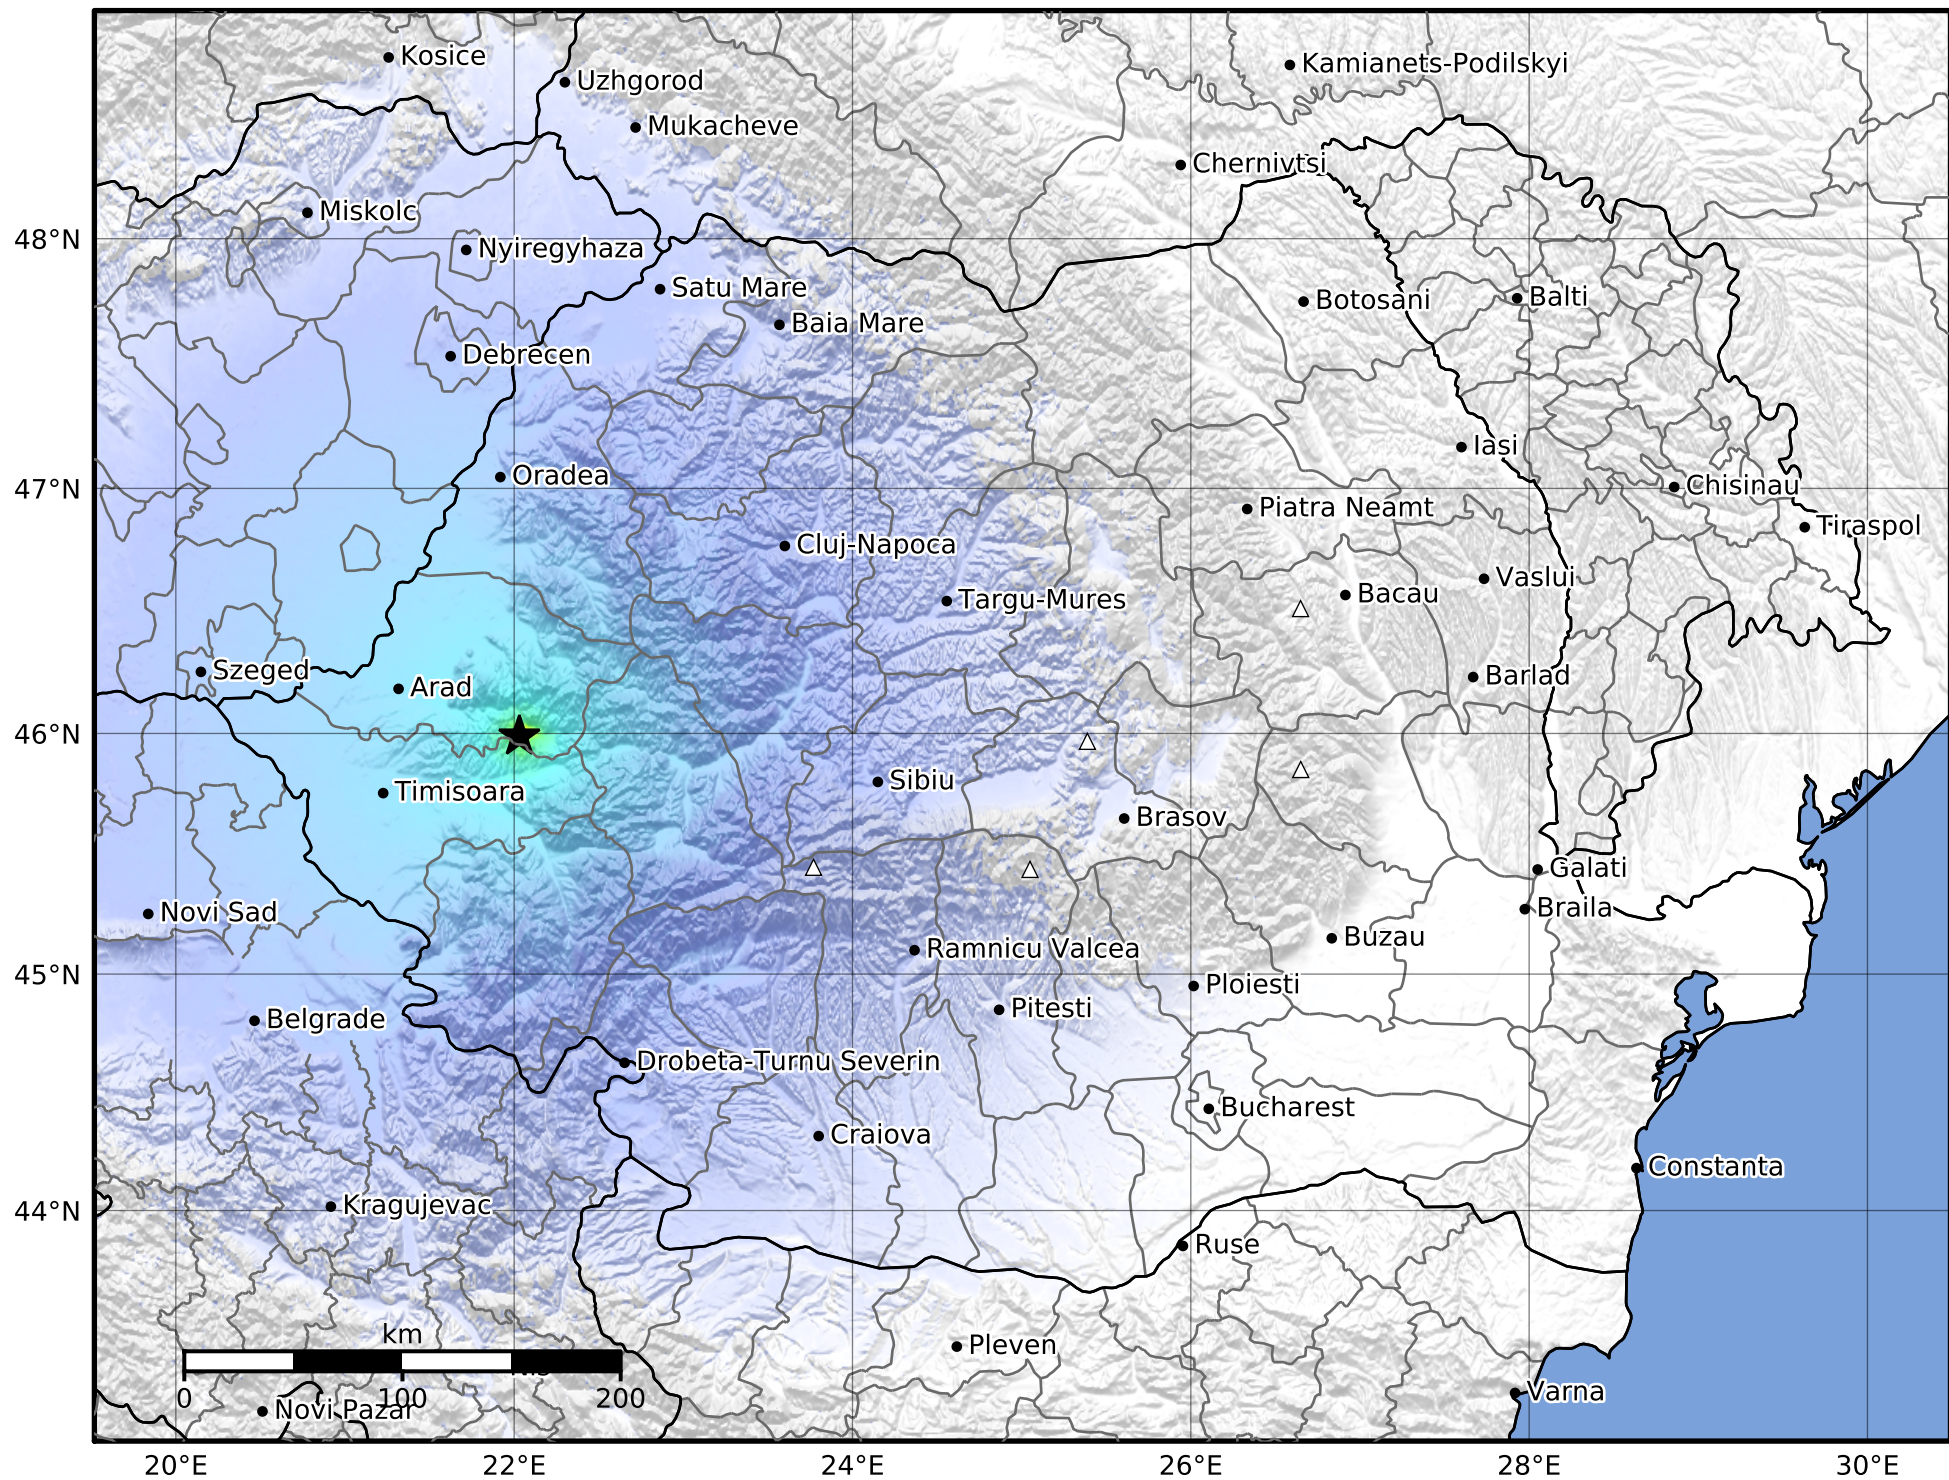

Macroseismic Intensity Map
 INFP ShakeMap: Banat - Arad
 Aug 10, 2024 20:46:01 UTC M4.7 N45.99 E22.03 Depth: 5.0km
 ID:2024081020460148

SHAKING	Not felt	Weak	Light	Moderate	Strong	Very strong	Severe	Violent	Extreme
DAMAGE	None	None	None	Very light	Light	Moderate	Moderate/heavy	Heavy	Very heavy
PGA(%g)	<0.05	0.3	2.76	6.2	11.5	21.5	40.1	74.7	>139
PGV(cm/s)	<0.02	0.13	1.41	4.65	9.64	20	41.4	85.8	>178
INTENSITY	I	II-III	IV	V	VI	VII	VIII	IX	X+

Scale based on Worden et al. (2012)

Version 1: Processed 2024-08-10T22:39:22Z

△ Seismic Instrument ○ Macroseismic Observation ★ Epicenter