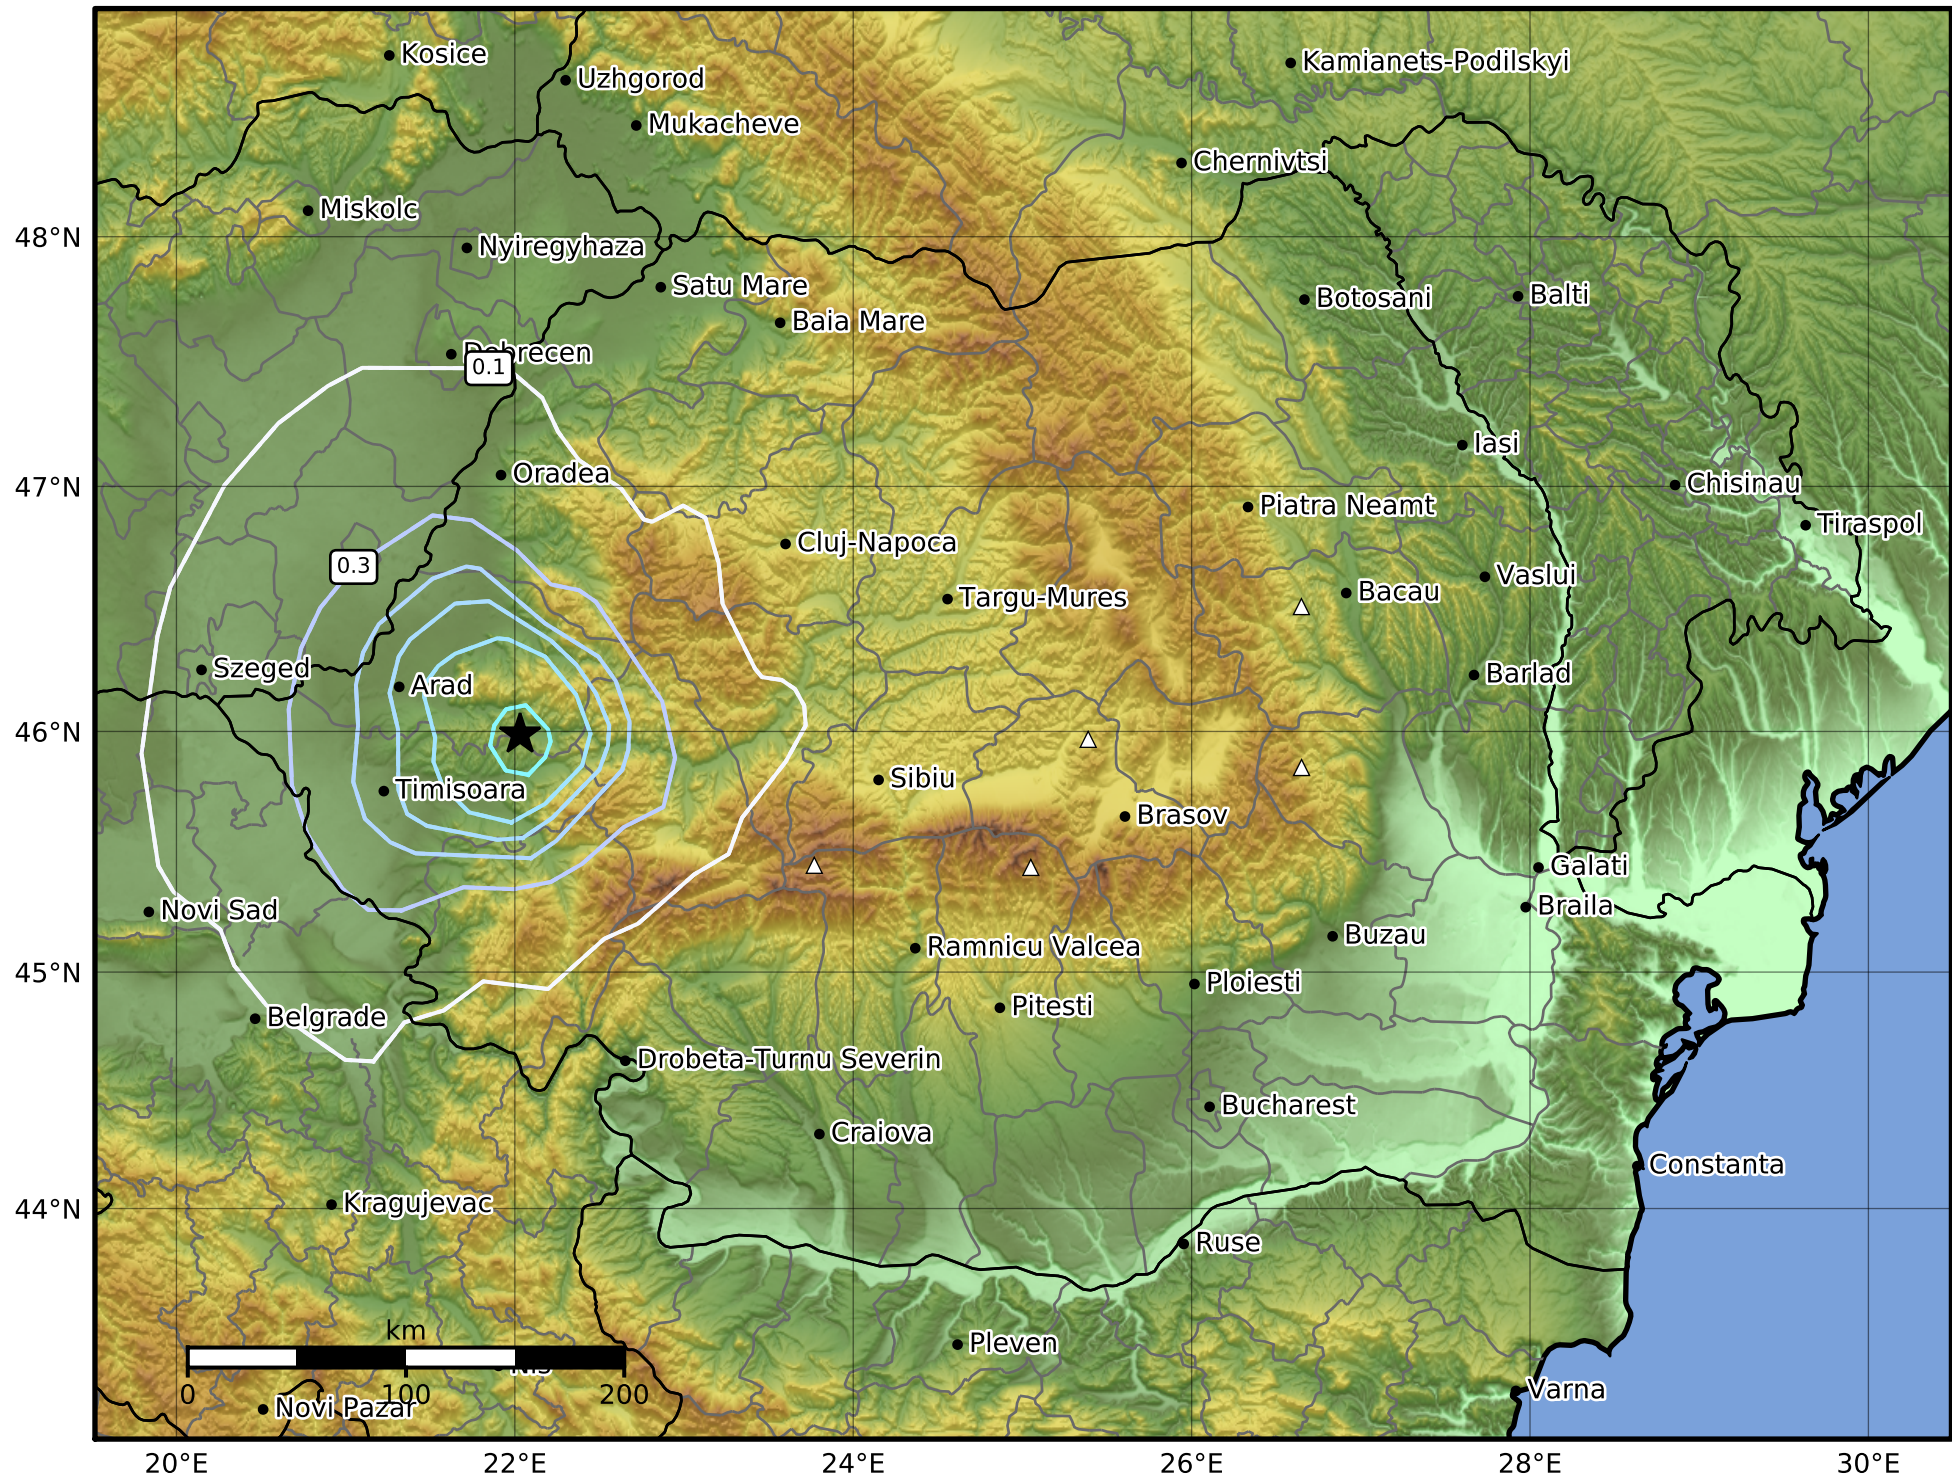

0.3 Second Peak Spectral Acceleration Map  
 INFP ShakeMap: Banat - Arad  
 Aug 10, 2024 20:46:01 UTC M4.7 N45.99 E22.03 Depth: 5.0km  
 ID:2024081020460148

SA(0.3) (%g)	0.1	0.3	0.5	0.7	1	3	5	7	10	30	50	70
--------------	-----	-----	-----	-----	---	---	---	---	----	----	----	----

Scale based on Worden et al. (2012)

Version 1: Processed 2024-08-10T22:39:22Z

△ Seismic Instrument      ○ Macroseismic Observation      ★ Epicenter