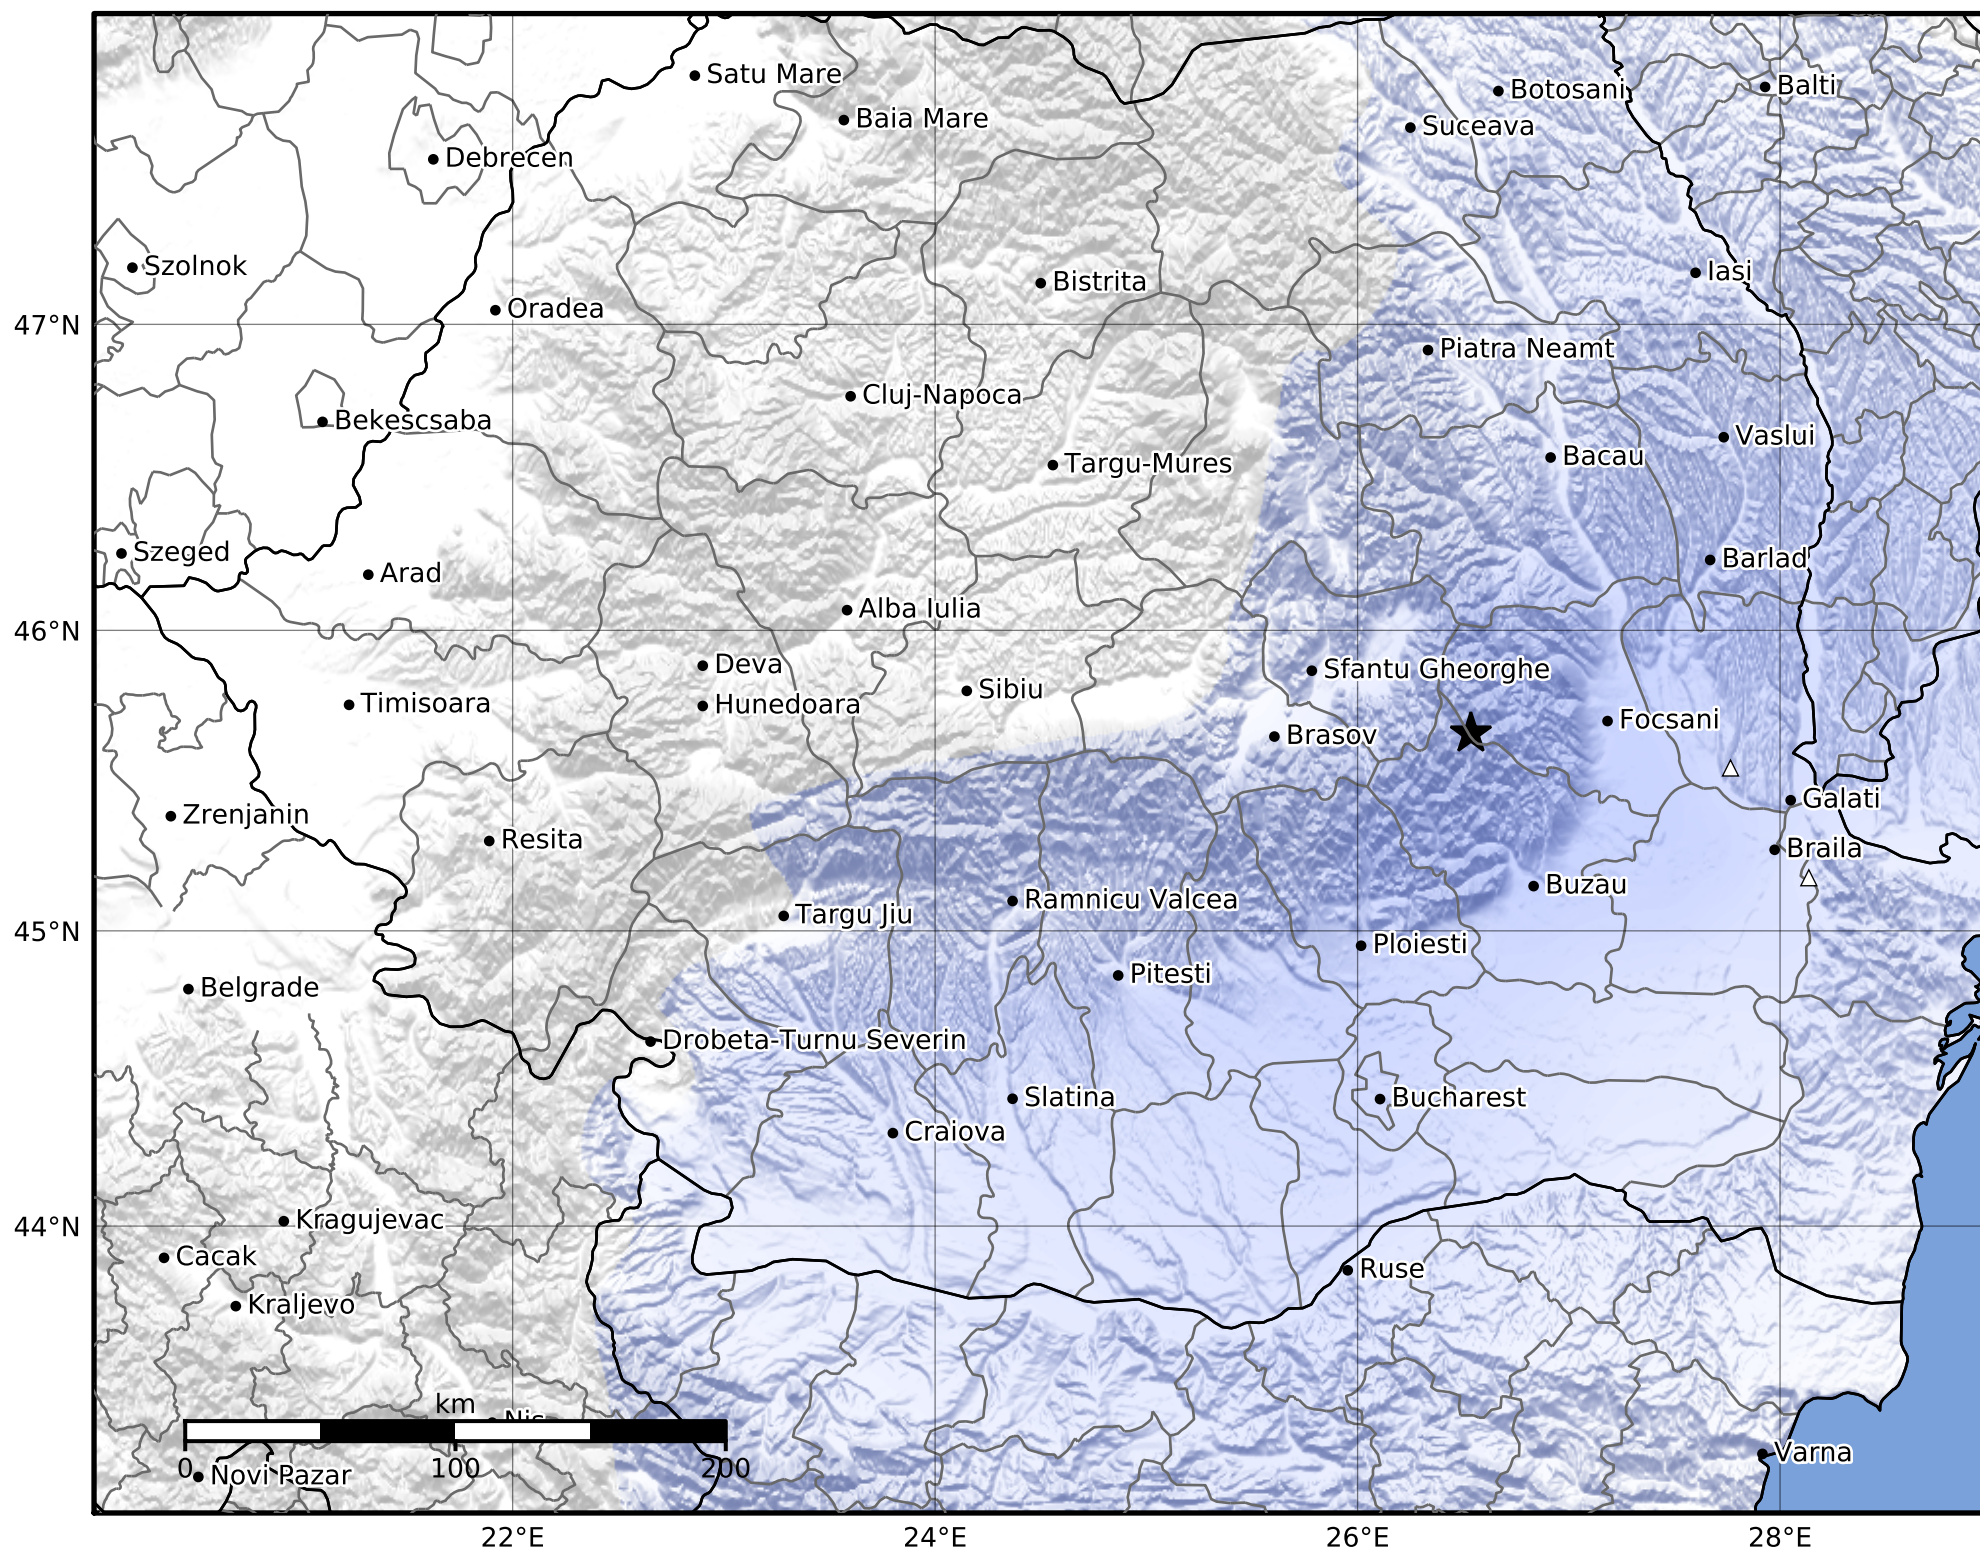

Macroseismic Intensity Map
 INFP ShakeMap: Zona seismica Vrancea - Vrancea
 Aug 24, 2024 17:12:46 UTC M3.4 N45.66 E26.54 Depth: 144.0km
 ID:2024082417124610

SHAKING	Not felt	Weak	Light	Moderate	Strong	Very strong	Severe	Violent	Extreme
DAMAGE	None	None	None	Very light	Light	Moderate	Moderate/heavy	Heavy	Very heavy
PGA(%g)	<0.05	0.3	2.76	6.2	11.5	21.5	40.1	74.7	>139
PGV(cm/s)	<0.02	0.13	1.41	4.65	9.64	20	41.4	85.8	>178
INTENSITY	I	II-III	IV	V	VI	VII	VIII	IX	X+

Scale based on Worden et al. (2012)

Version 1: Processed 2024-08-24T18:15:05Z

△ Seismic Instrument ○ Macroseismic Observation ★ Epicenter