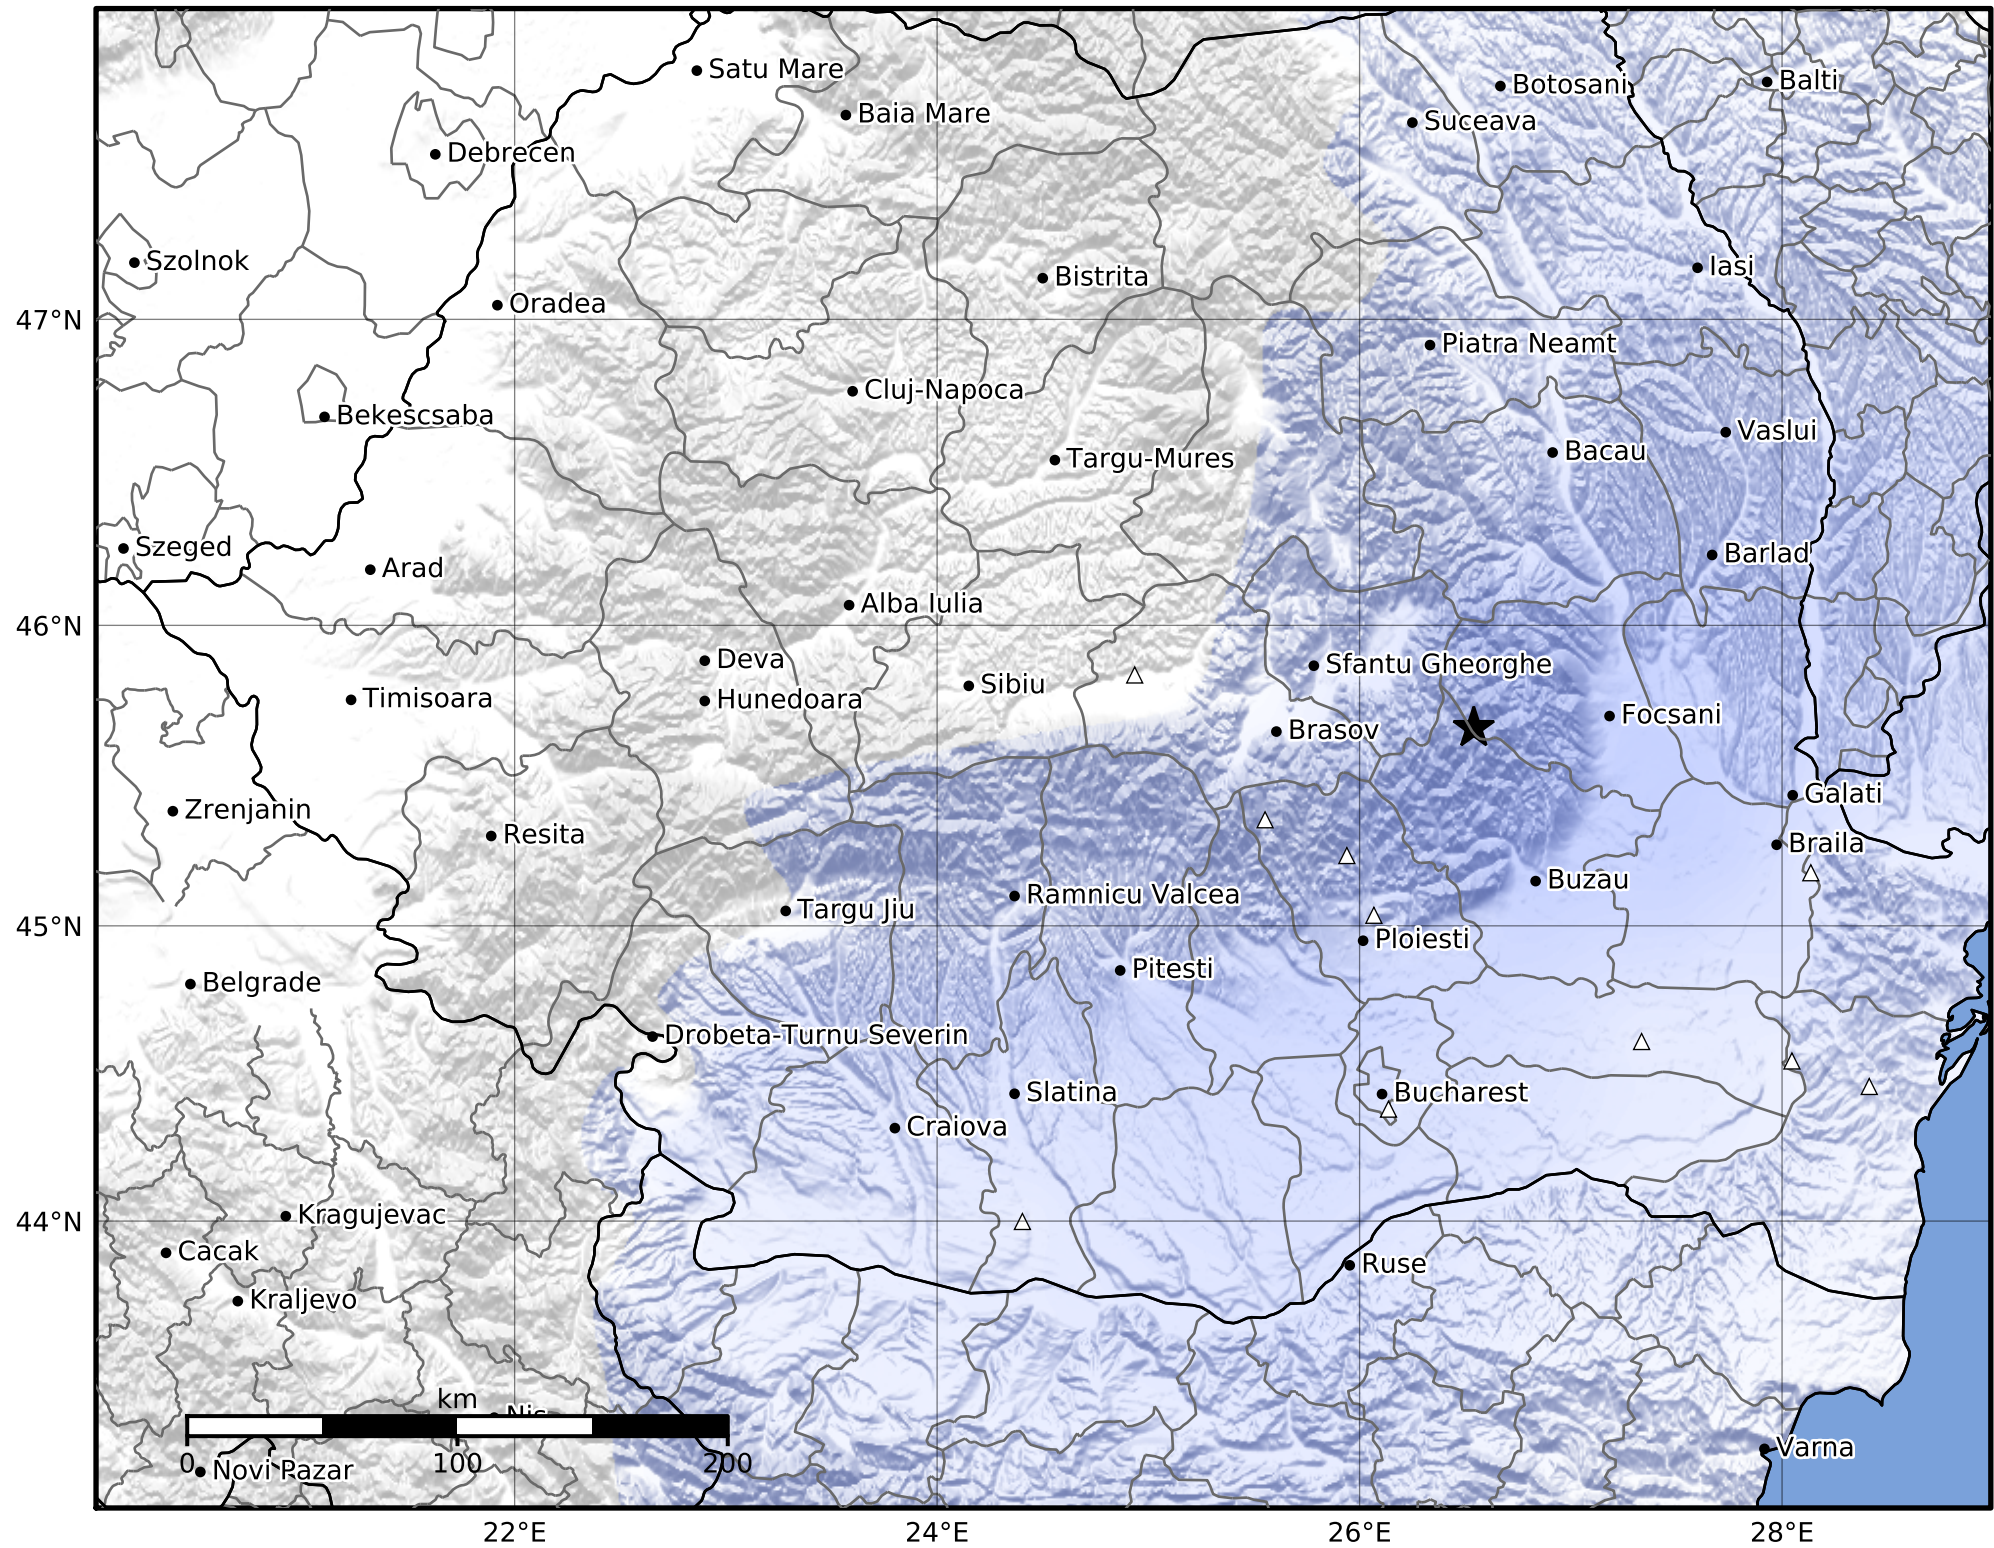

Macroseismic Intensity Map
 INFP ShakeMap: Zona seismică Vrancea - Vrancea
 Aug 28, 2024 02:29:02 UTC M3.4 N45.66 E26.54 Depth: 138.0km
 ID:2024082802290243

SHAKING	Not felt	Weak	Light	Moderate	Strong	Very strong	Severe	Violent	Extreme
DAMAGE	None	None	None	Very light	Light	Moderate	Moderate/heavy	Heavy	Very heavy
PGA(%g)	<0.05	0.3	2.76	6.2	11.5	21.5	40.1	74.7	>139
PGV(cm/s)	<0.02	0.13	1.41	4.65	9.64	20	41.4	85.8	>178
INTENSITY	I	II-III	IV	V	VI	VII	VIII	IX	X+

Scale based on Worden et al. (2012)

Version 1: Processed 2024-08-28T04:54:24Z

△ Seismic Instrument ○ Macroseismic Observation ★ Epicenter