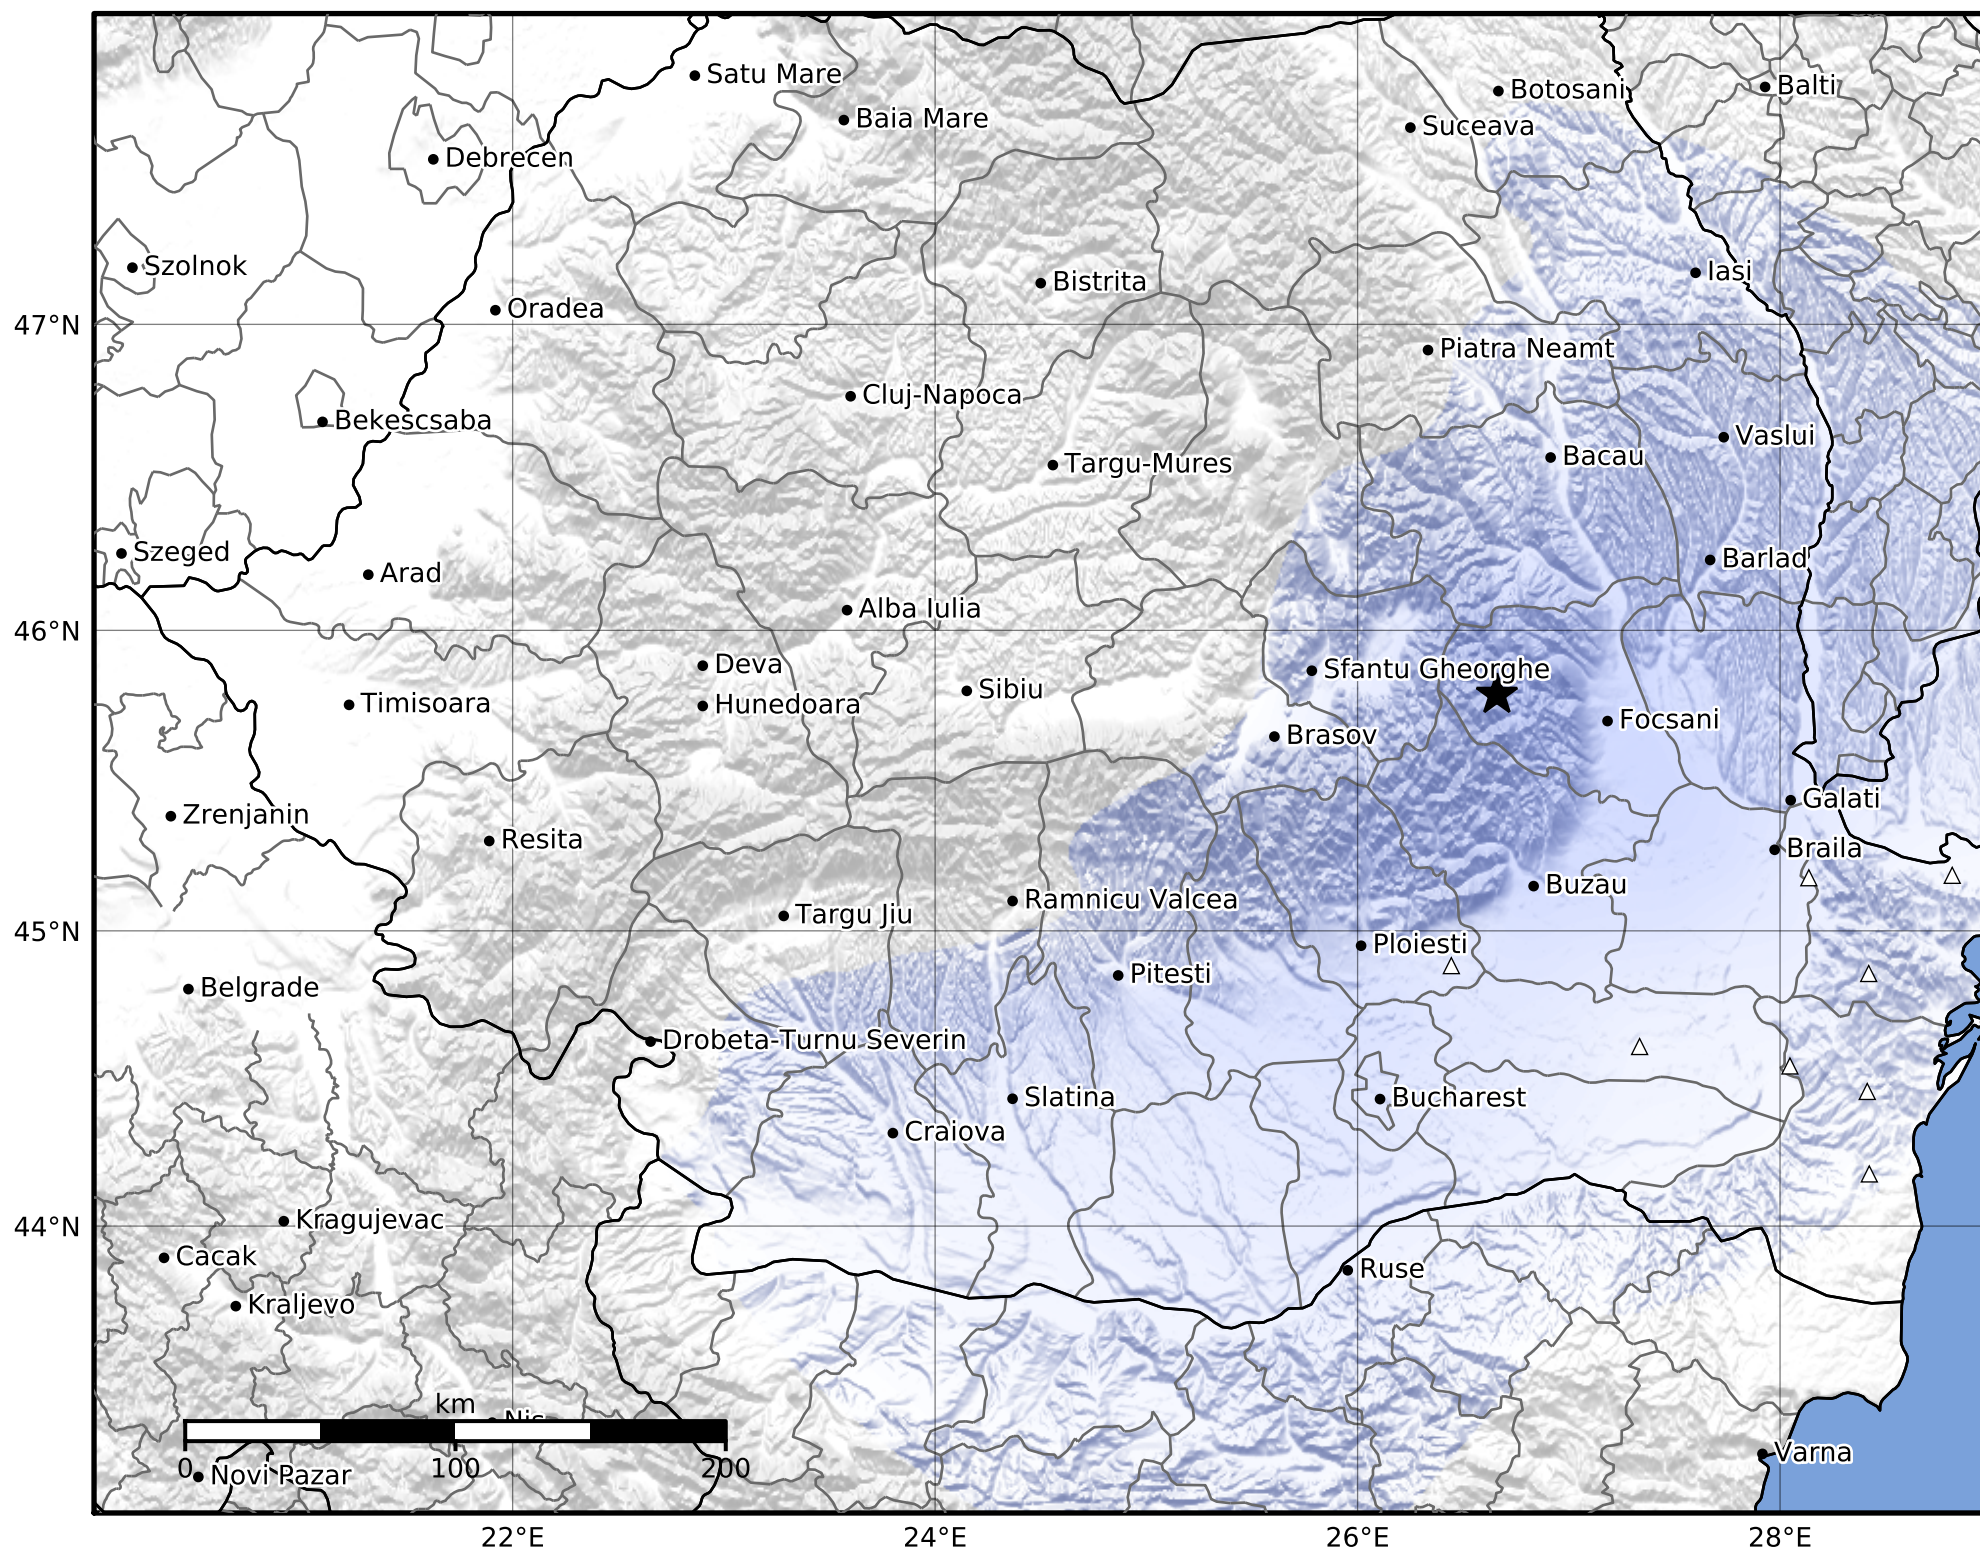

Macroseismic Intensity Map  
 INFP ShakeMap: Zona seismică Vrancea - Vrancea  
 Aug 30, 2024 19:12:54 UTC M3.6 N45.79 E26.66 Depth: 73.0km  
 ID:2024083019125486

SHAKING	Not felt	Weak	Light	Moderate	Strong	Very strong	Severe	Violent	Extreme
DAMAGE	None	None	None	Very light	Light	Moderate	Moderate/heavy	Heavy	Very heavy
PGA(%g)	<0.05	0.3	2.76	6.2	11.5	21.5	40.1	74.7	>139
PGV(cm/s)	<0.02	0.13	1.41	4.65	9.64	20	41.4	85.8	>178
INTENSITY	<b>I</b>	<b>II-III</b>	<b>IV</b>	<b>V</b>	<b>VI</b>	<b>VII</b>	<b>VIII</b>	<b>IX</b>	<b>X+</b>

Scale based on Worden et al. (2012)

Version 1: Processed 2024-08-30T19:54:14Z

△ Seismic Instrument

○ Macroseismic Observation

★ Epicenter