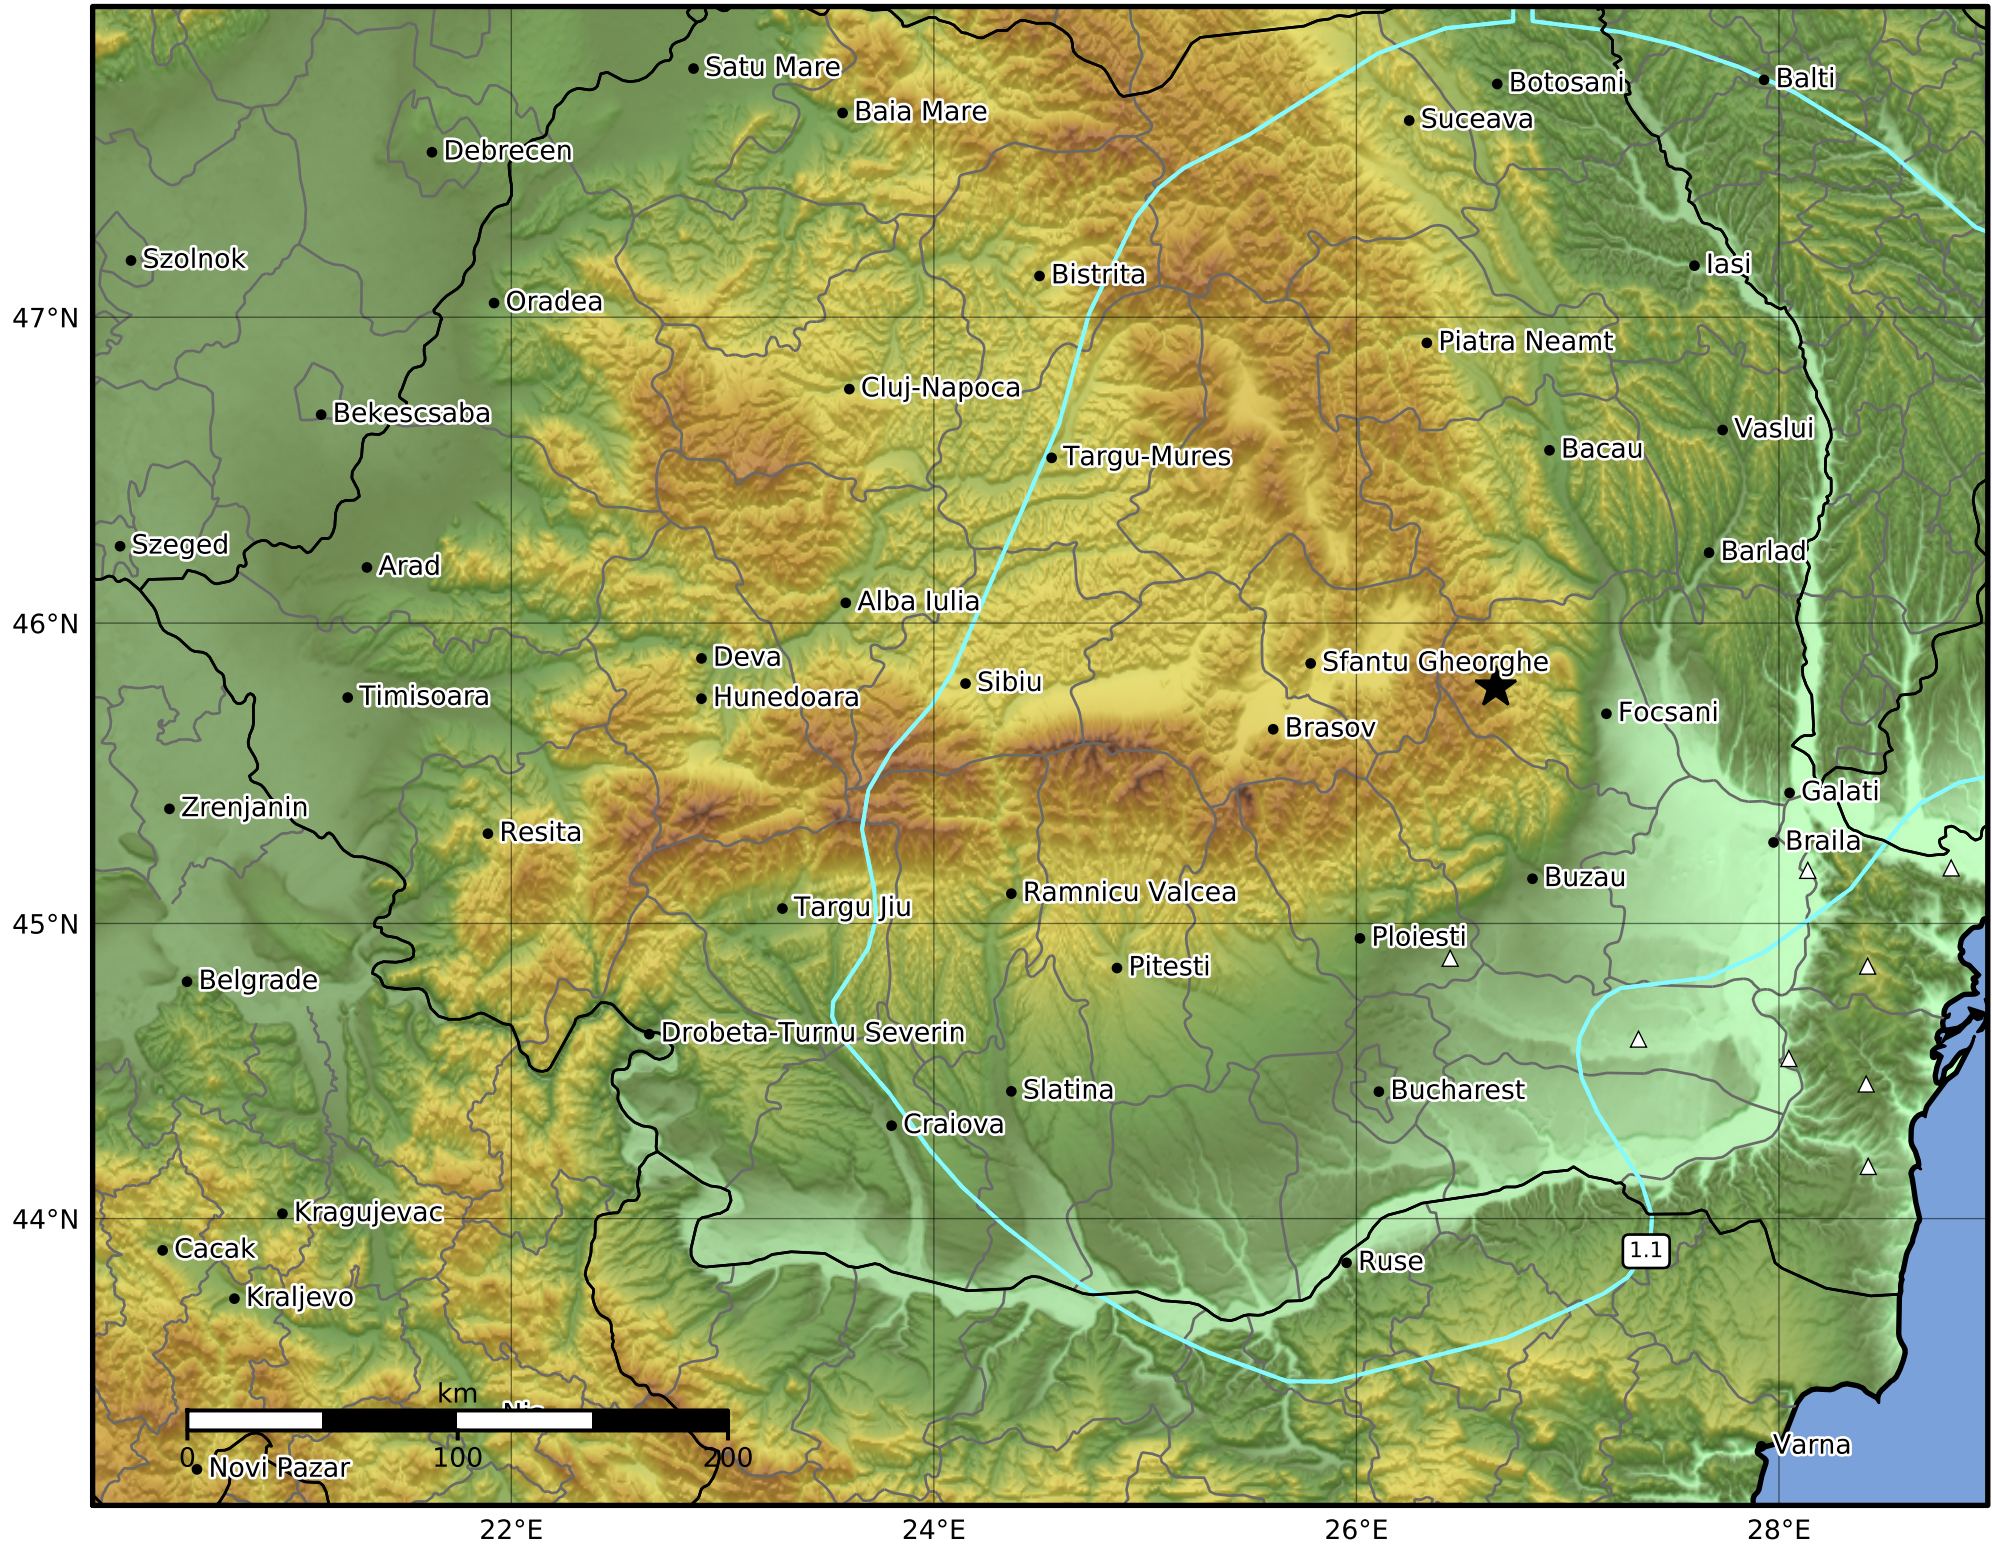

Peak Ground Velocity Map  
 INFP ShakeMap: Zona seismică Vrancea - Vrancea  
 Aug 30, 2024 19:12:54 UTC M3.6 N45.79 E26.66 Depth: 73.0km  
 ID:2024083019125486

Scale based on Worden et al. (2012)

Version 1: Processed 2024-08-30T19:54:14Z

△ Seismic Instrument      ○ Macro seismic Observation      ★ Epicenter