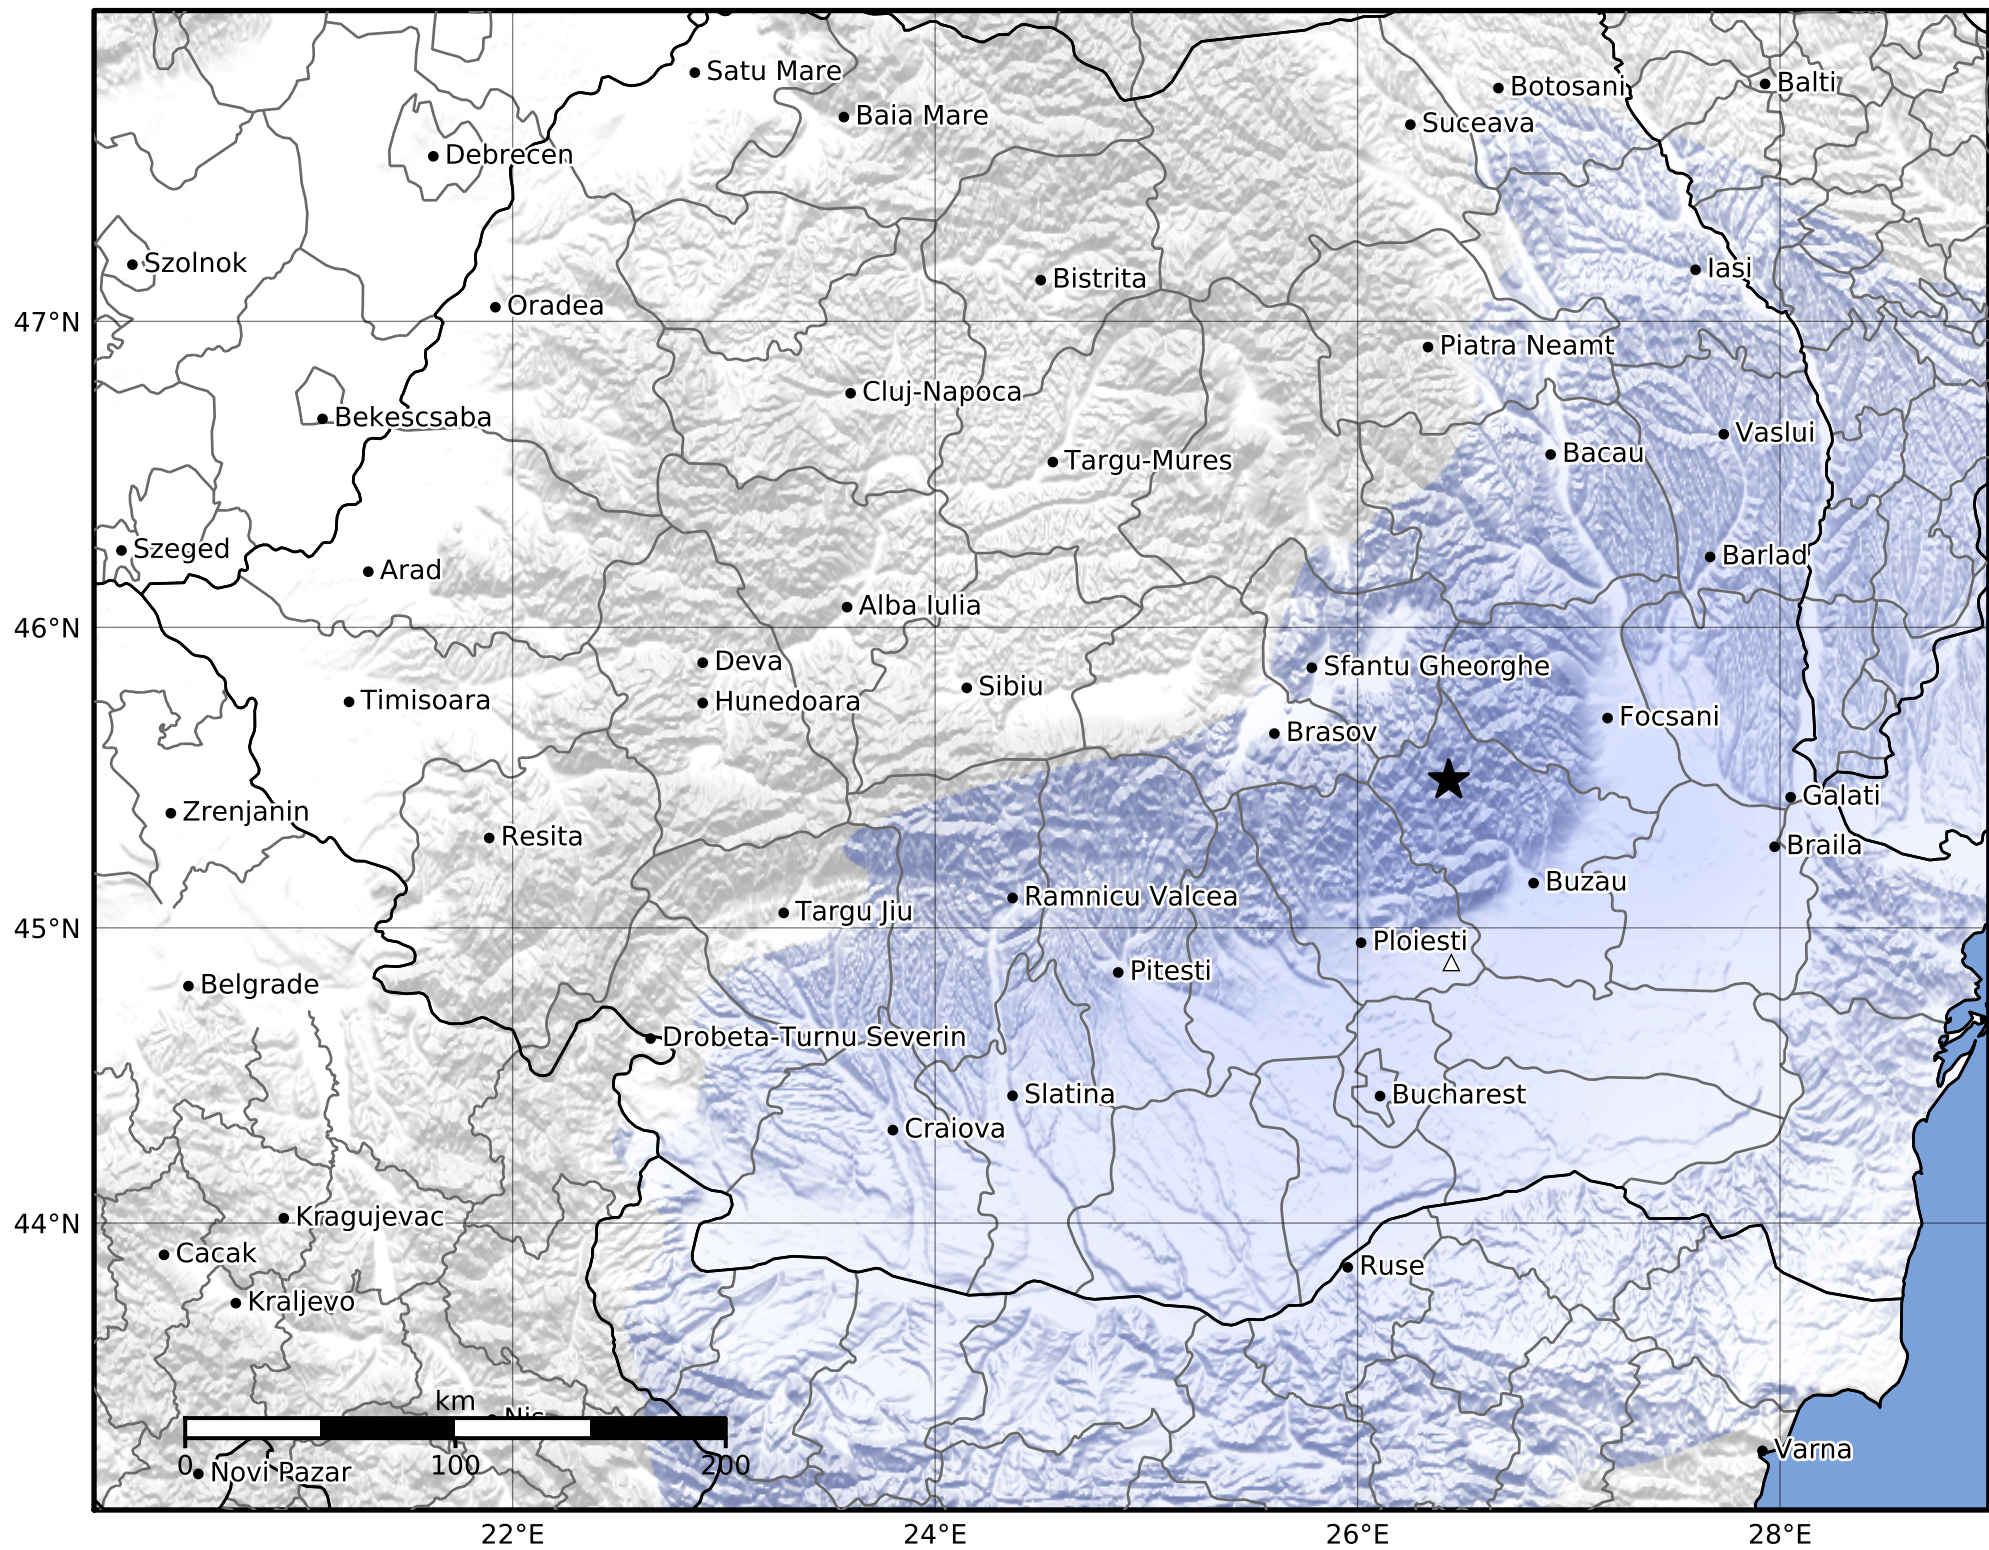

Macroseismic Intensity Map  
 INFP ShakeMap: Zona seismică Vrancea - Buzău  
 Sep 03, 2024 16:50:43 UTC M3.1 N45.49 E26.43 Depth: 120.0km  
 ID:2024090316504307

SHAKING	Not felt	Weak	Light	Moderate	Strong	Very strong	Severe	Violent	Extreme
DAMAGE	None	None	None	Very light	Light	Moderate	Moderate/heavy	Heavy	Very heavy
PGA(%g)	<0.05	0.3	2.76	6.2	11.5	21.5	40.1	74.7	>139
PGV(cm/s)	<0.02	0.13	1.41	4.65	9.64	20	41.4	85.8	>178
INTENSITY	<b>I</b>	<b>II-III</b>	<b>IV</b>	<b>V</b>	<b>VI</b>	<b>VII</b>	<b>VIII</b>	<b>IX</b>	<b>X+</b>

Scale based on Worden et al. (2012)

Version 1: Processed 2024-09-03T17:28:33Z

△ Seismic Instrument      ○ Macroseismic Observation      ★ Epicenter