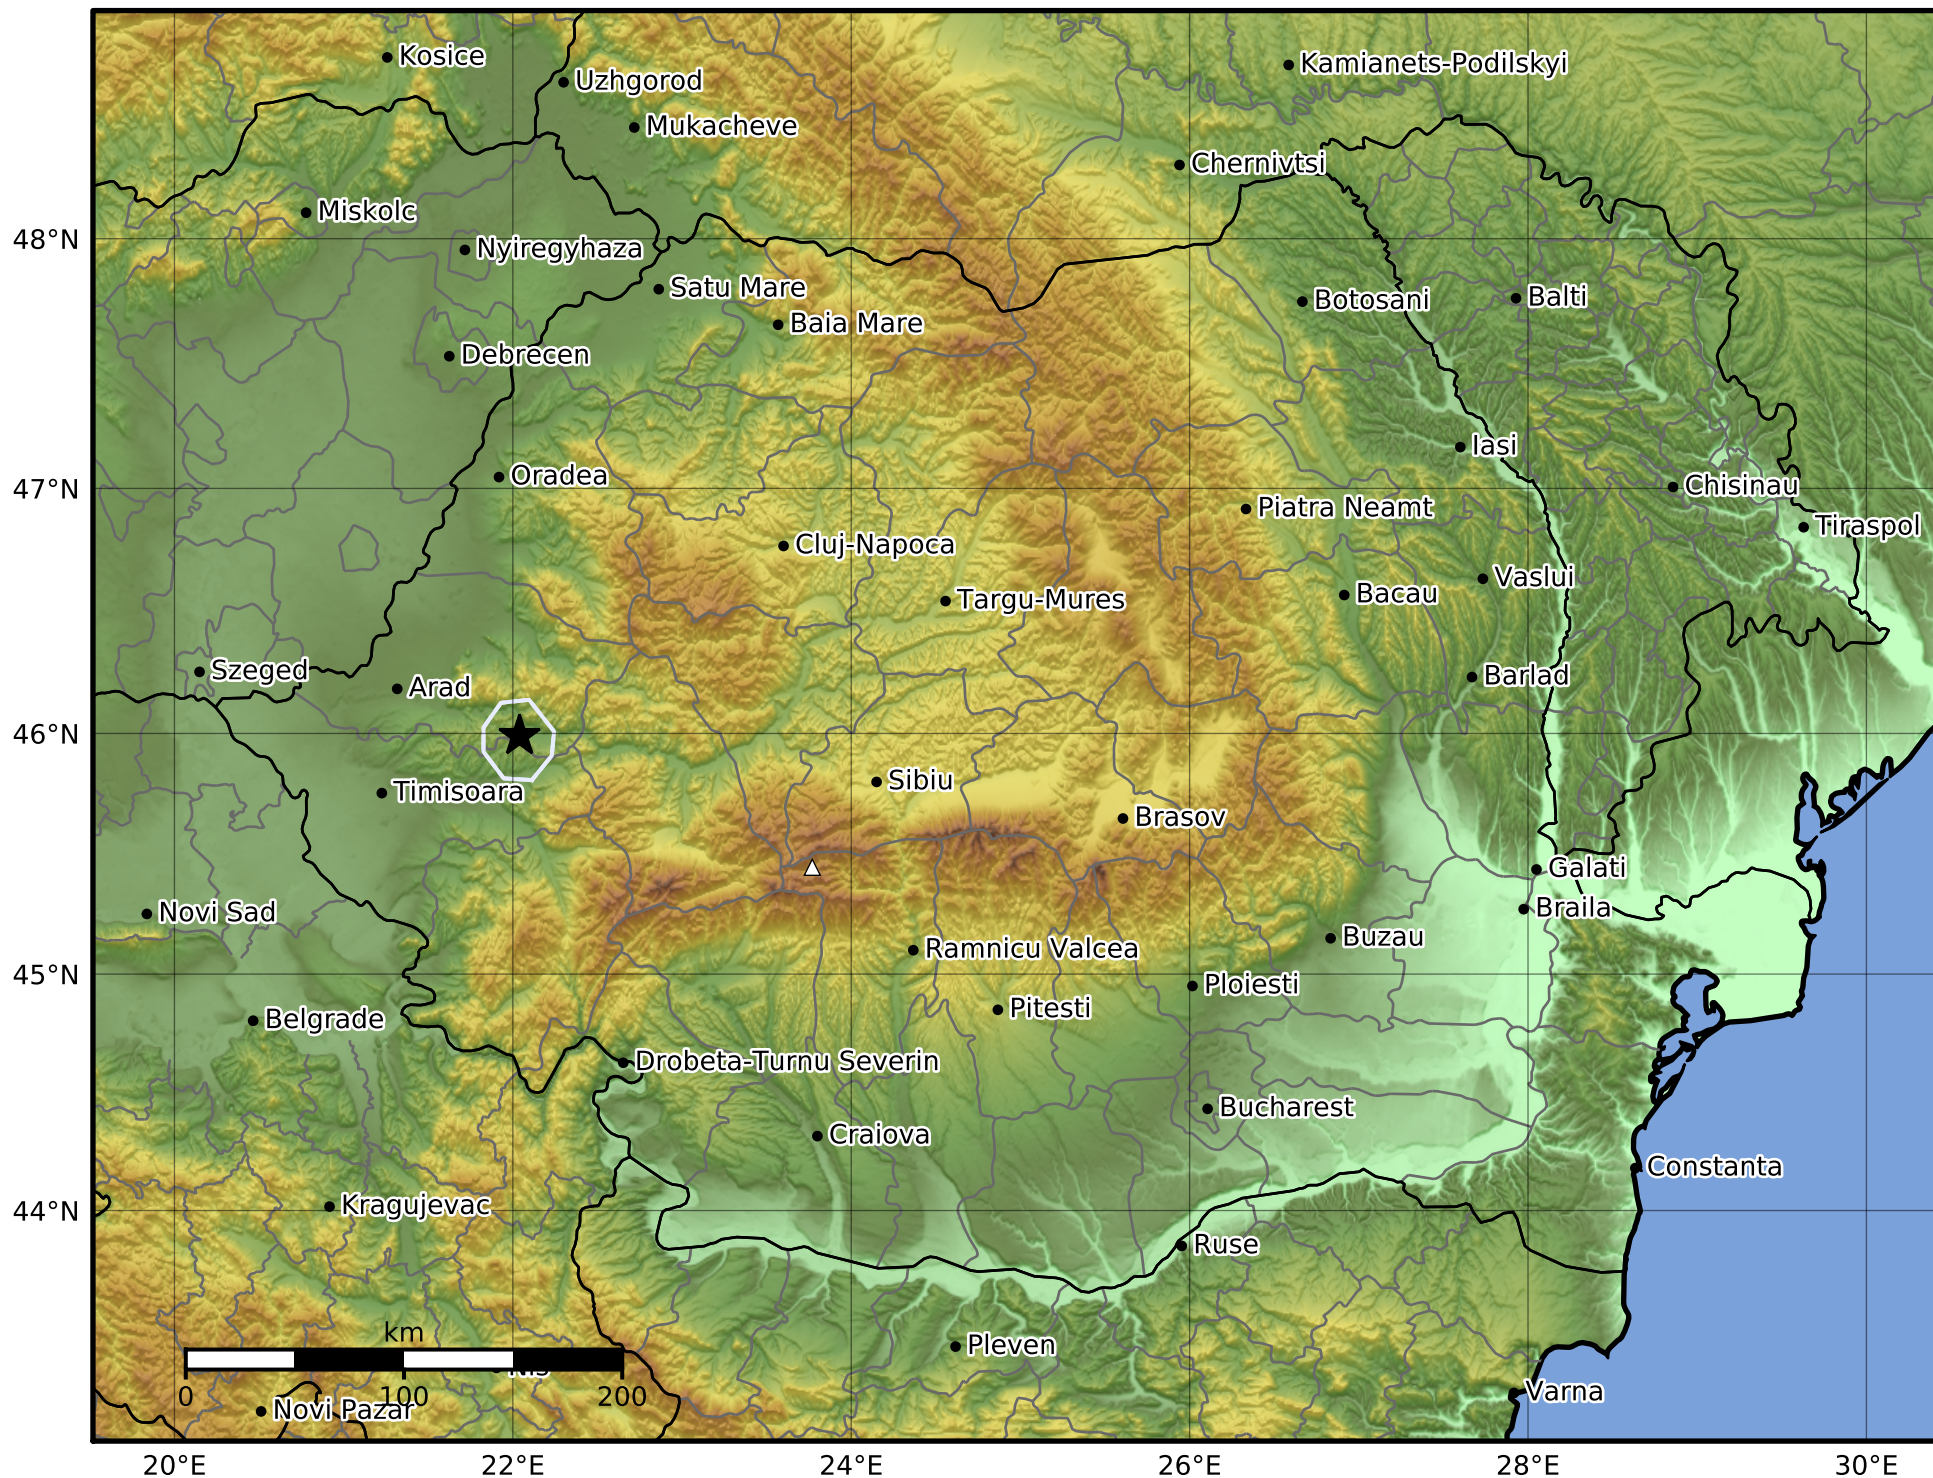

Peak Ground Velocity Map
 INFP ShakeMap: Banat - Arad
 Sep 04, 2024 16:33:25 UTC M3.3 N45.99 E22.04 Depth: 5.0km
 ID:2024090416332551

Scale based on Worden et al. (2012)

Version 1: Processed 2024-09-04T17:14:26Z

△ Seismic Instrument ○ Macroseismic Observation ★ Epicenter