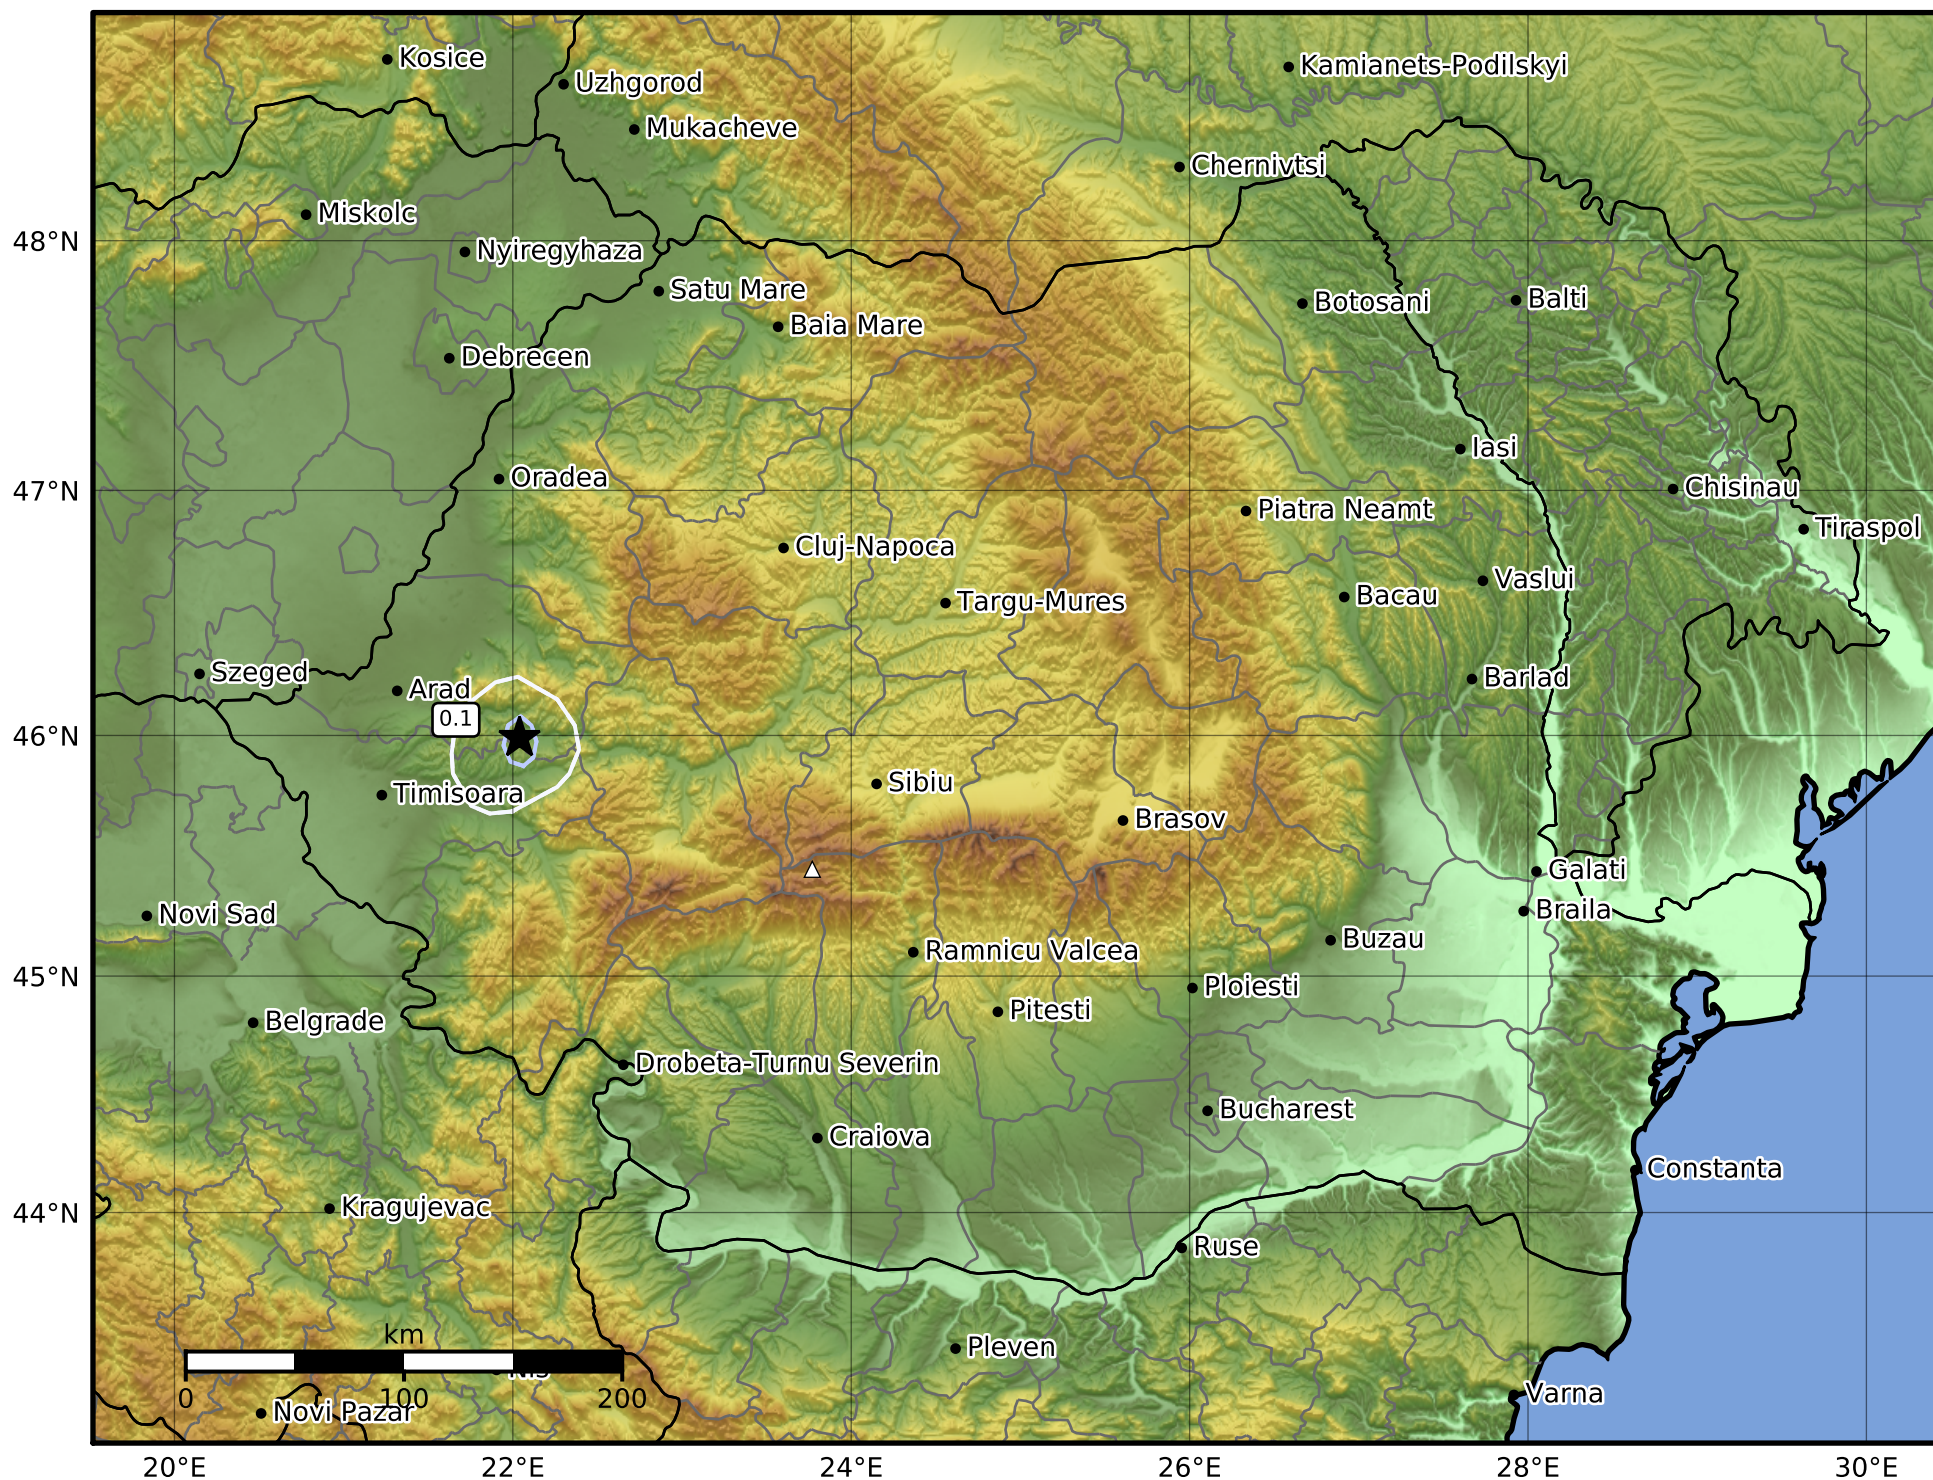

0.3 Second Peak Spectral Acceleration Map
 INFP ShakeMap: Banat - Arad
 Sep 04, 2024 16:33:25 UTC M3.3 N45.99 E22.04 Depth: 5.0km
 ID:2024090416332551

SA(0.3) (%g)	0.1	0.3	0.5	0.7	1	3	5	7	10	30	50	70
--------------	-----	-----	-----	-----	---	---	---	---	----	----	----	----

Scale based on Worden et al. (2012)

Version 1: Processed 2024-09-04T17:14:26Z

△ Seismic Instrument ○ Macroseismic Observation ★ Epicenter