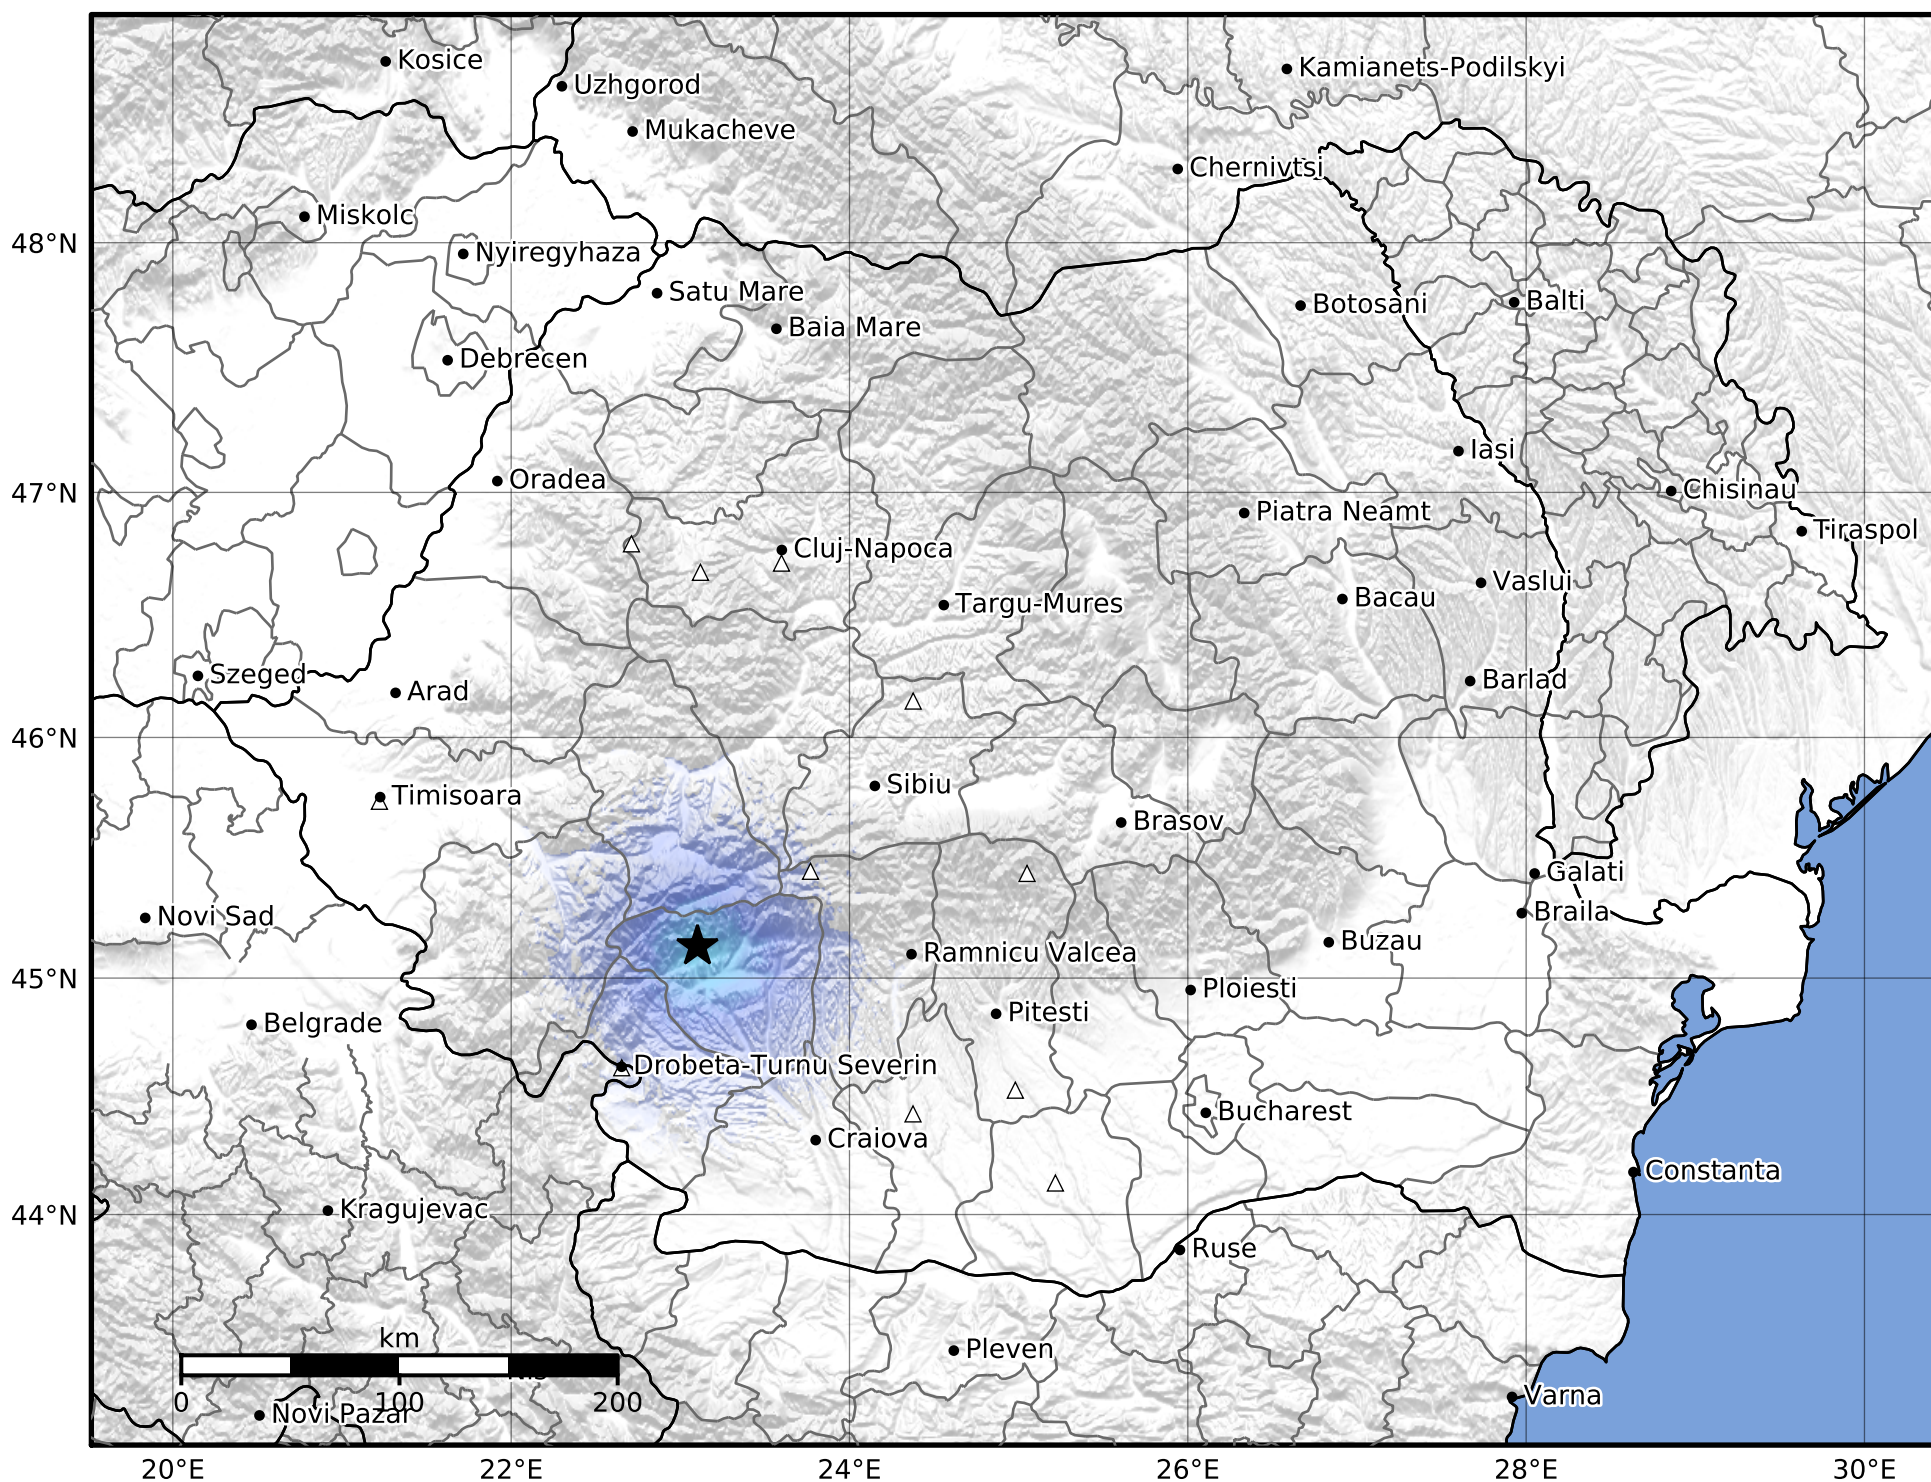

Macroseismic Intensity Map
 INFP ShakeMap: Oltenia - Gorj
 Sep 07, 2024 06:06:22 UTC M3.8 N45.13 E23.10 Depth: 16.0km
 ID:2024090706062206

SHAKING	Not felt	Weak	Light	Moderate	Strong	Very strong	Severe	Violent	Extreme
DAMAGE	None	None	None	Very light	Light	Moderate	Moderate/heavy	Heavy	Very heavy
PGA(%g)	<0.05	0.3	2.76	6.2	11.5	21.5	40.1	74.7	>139
PGV(cm/s)	<0.02	0.13	1.41	4.65	9.64	20	41.4	85.8	>178
INTENSITY	I	II-III	IV	V	VI	VII	VIII	IX	X+

Scale based on Worden et al. (2012)

Version 1: Processed 2024-09-07T06:46:23Z

△ Seismic Instrument ○ Macroseismic Observation ★ Epicenter