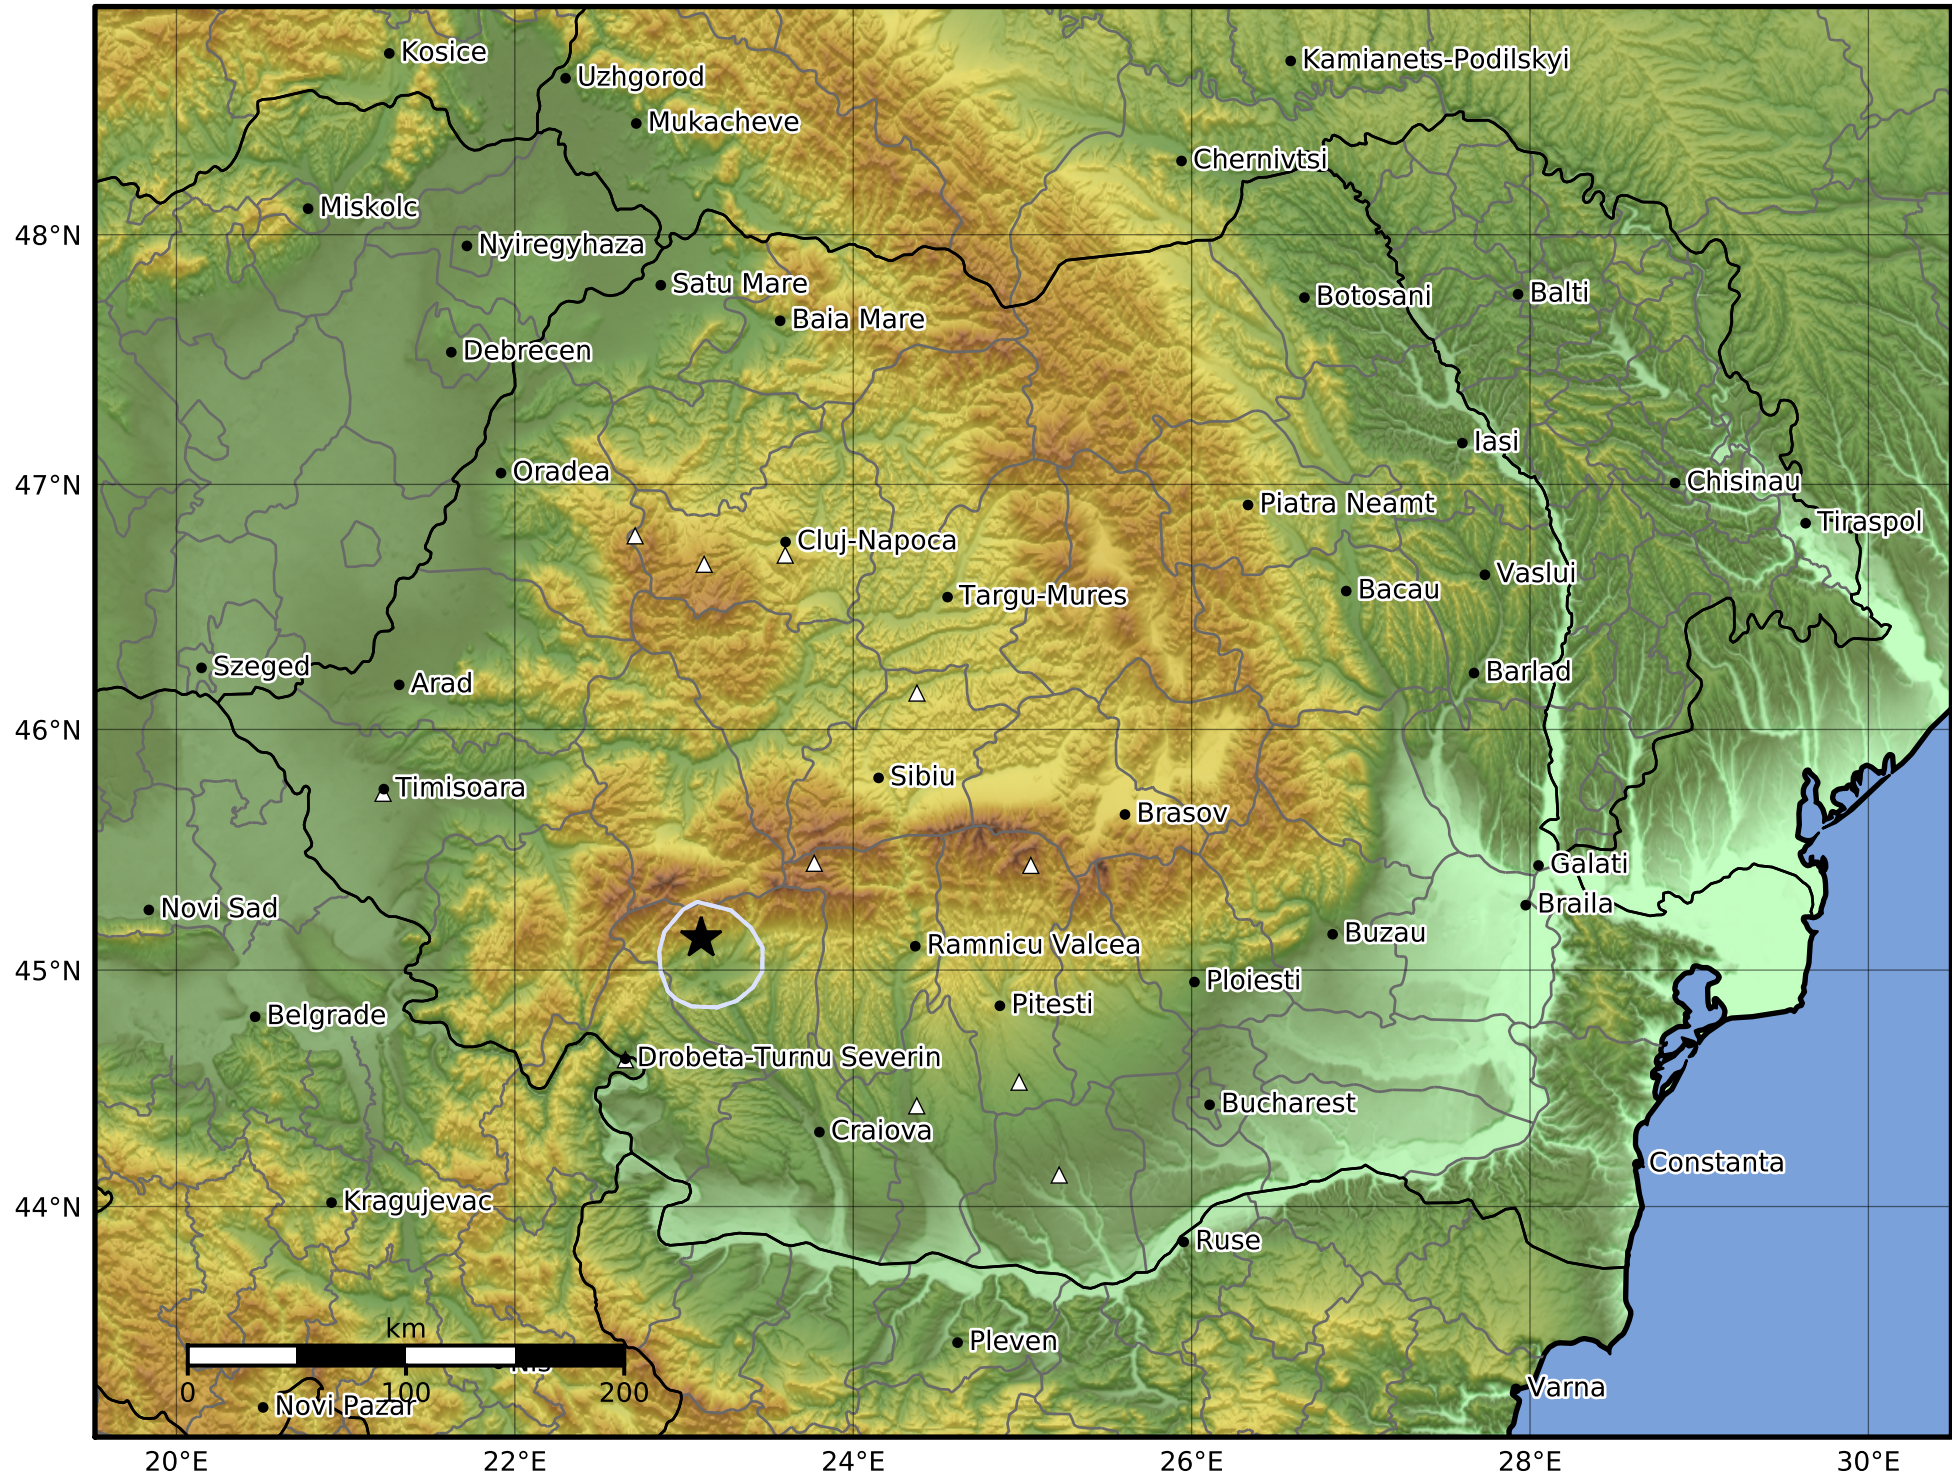

1.0 Second Peak Spectral Acceleration Map  
 INFP ShakeMap: Oltenia - Gorj  
 Sep 07, 2024 06:06:22 UTC M3.8 N45.13 E23.10 Depth: 16.0km  
 ID:2024090706062206

Scale based on Worden et al. (2012)

Version 1: Processed 2024-09-07T06:46:23Z

△ Seismic Instrument      ○ Macroseismic Observation      ★ Epicenter