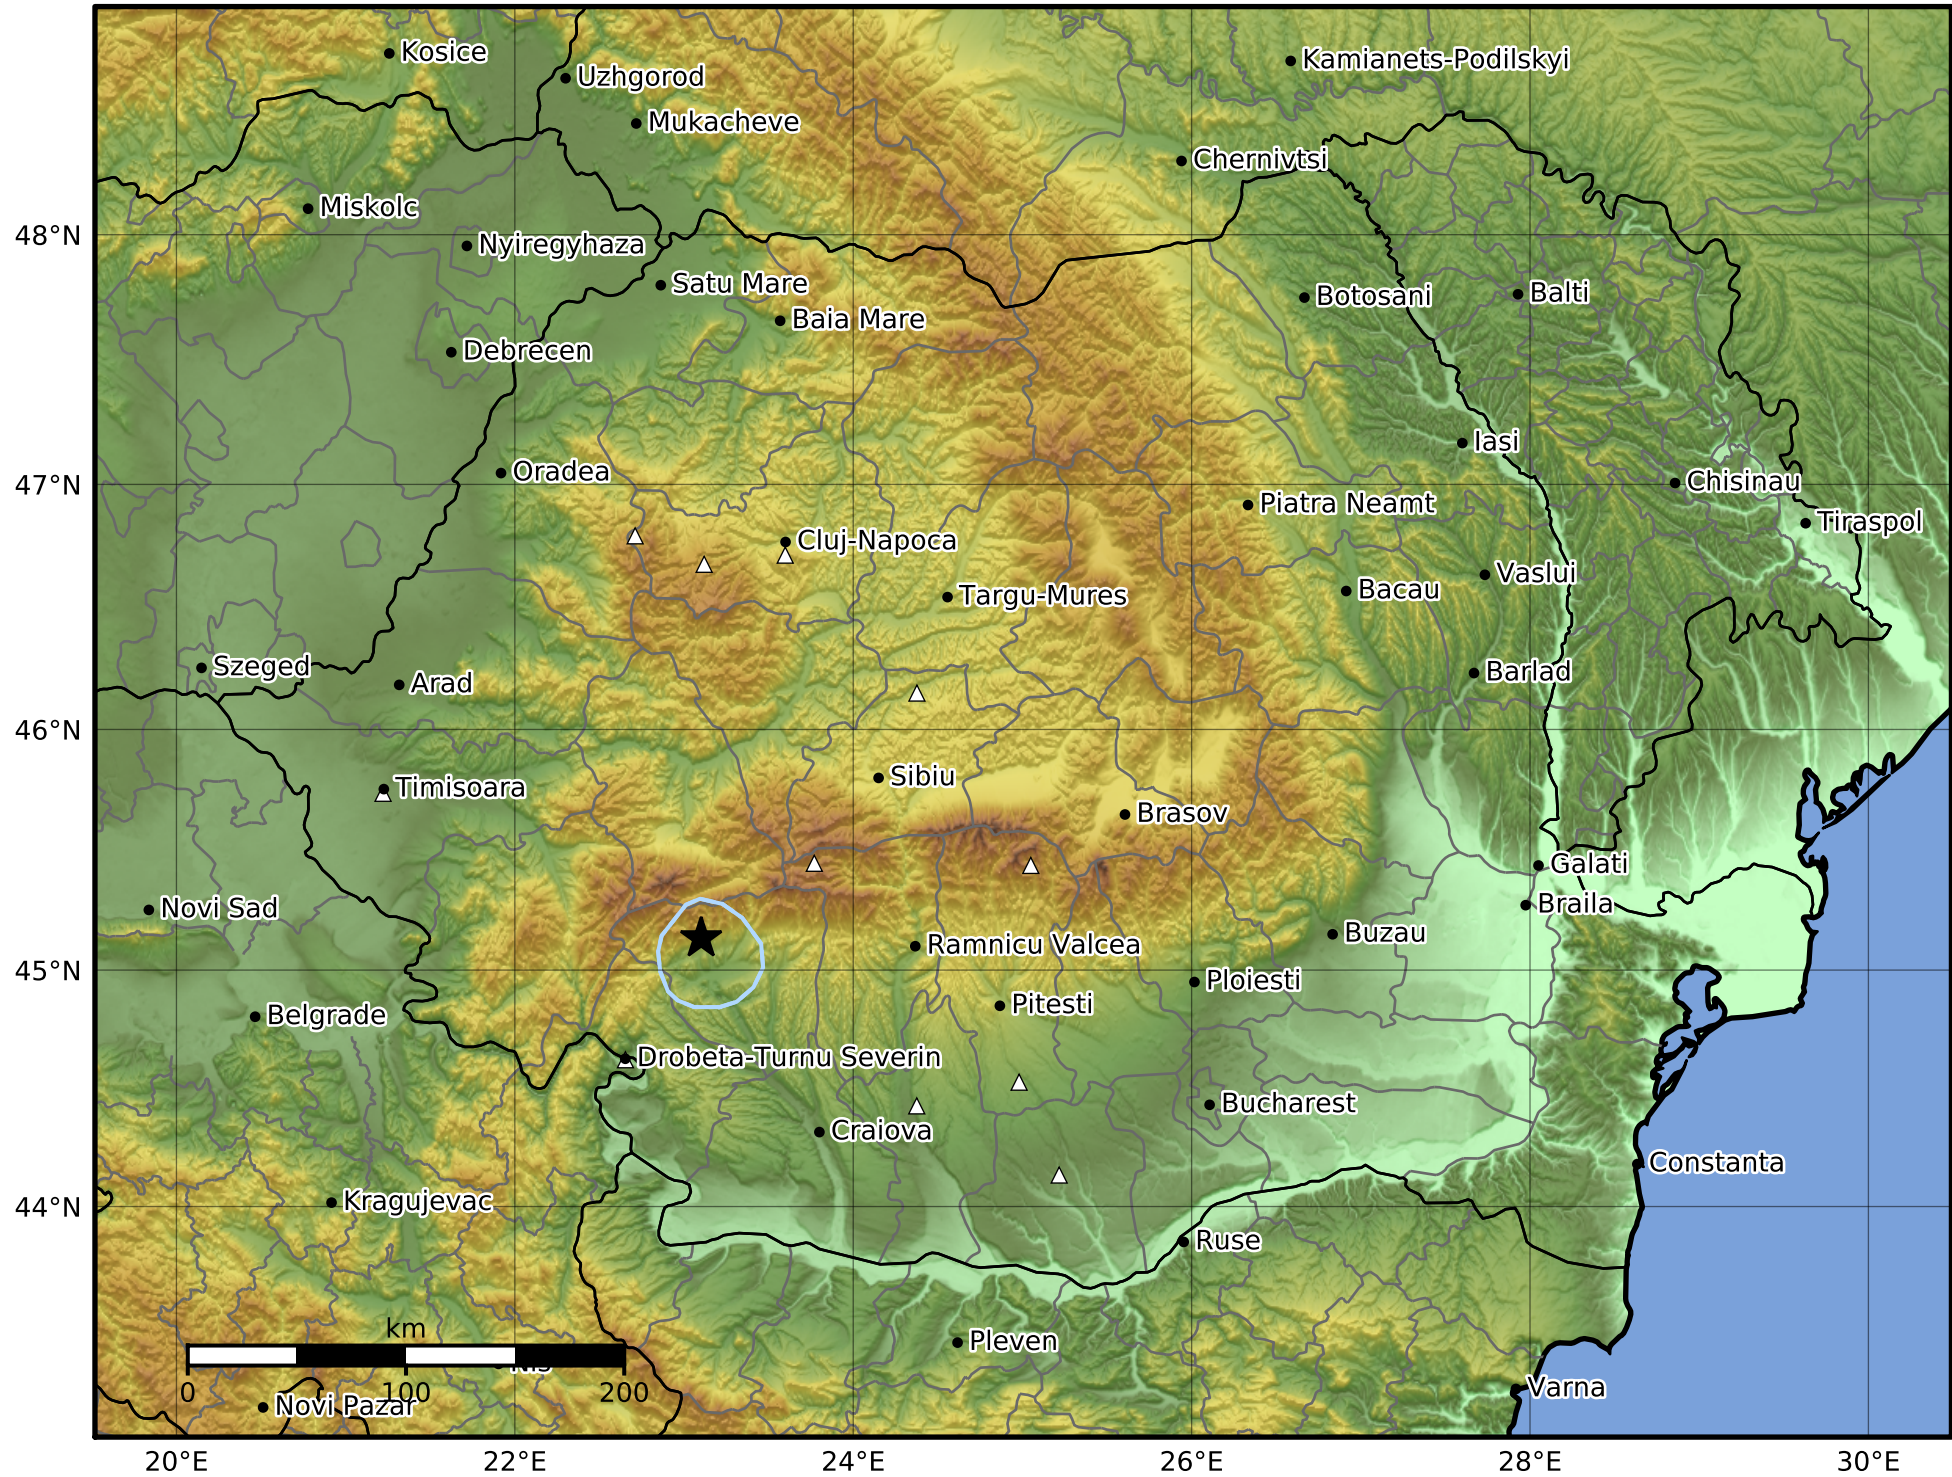

3.0 Second Peak Spectral Acceleration Map
 INFP ShakeMap: Oltenia - Gorj
 Sep 07, 2024 06:06:22 UTC M3.8 N45.13 E23.10 Depth: 16.0km
 ID:2024090706062206

Scale based on Worden et al. (2012)

Version 1: Processed 2024-09-07T06:46:23Z

△ Seismic Instrument ○ Macroseismic Observation ★ Epicenter