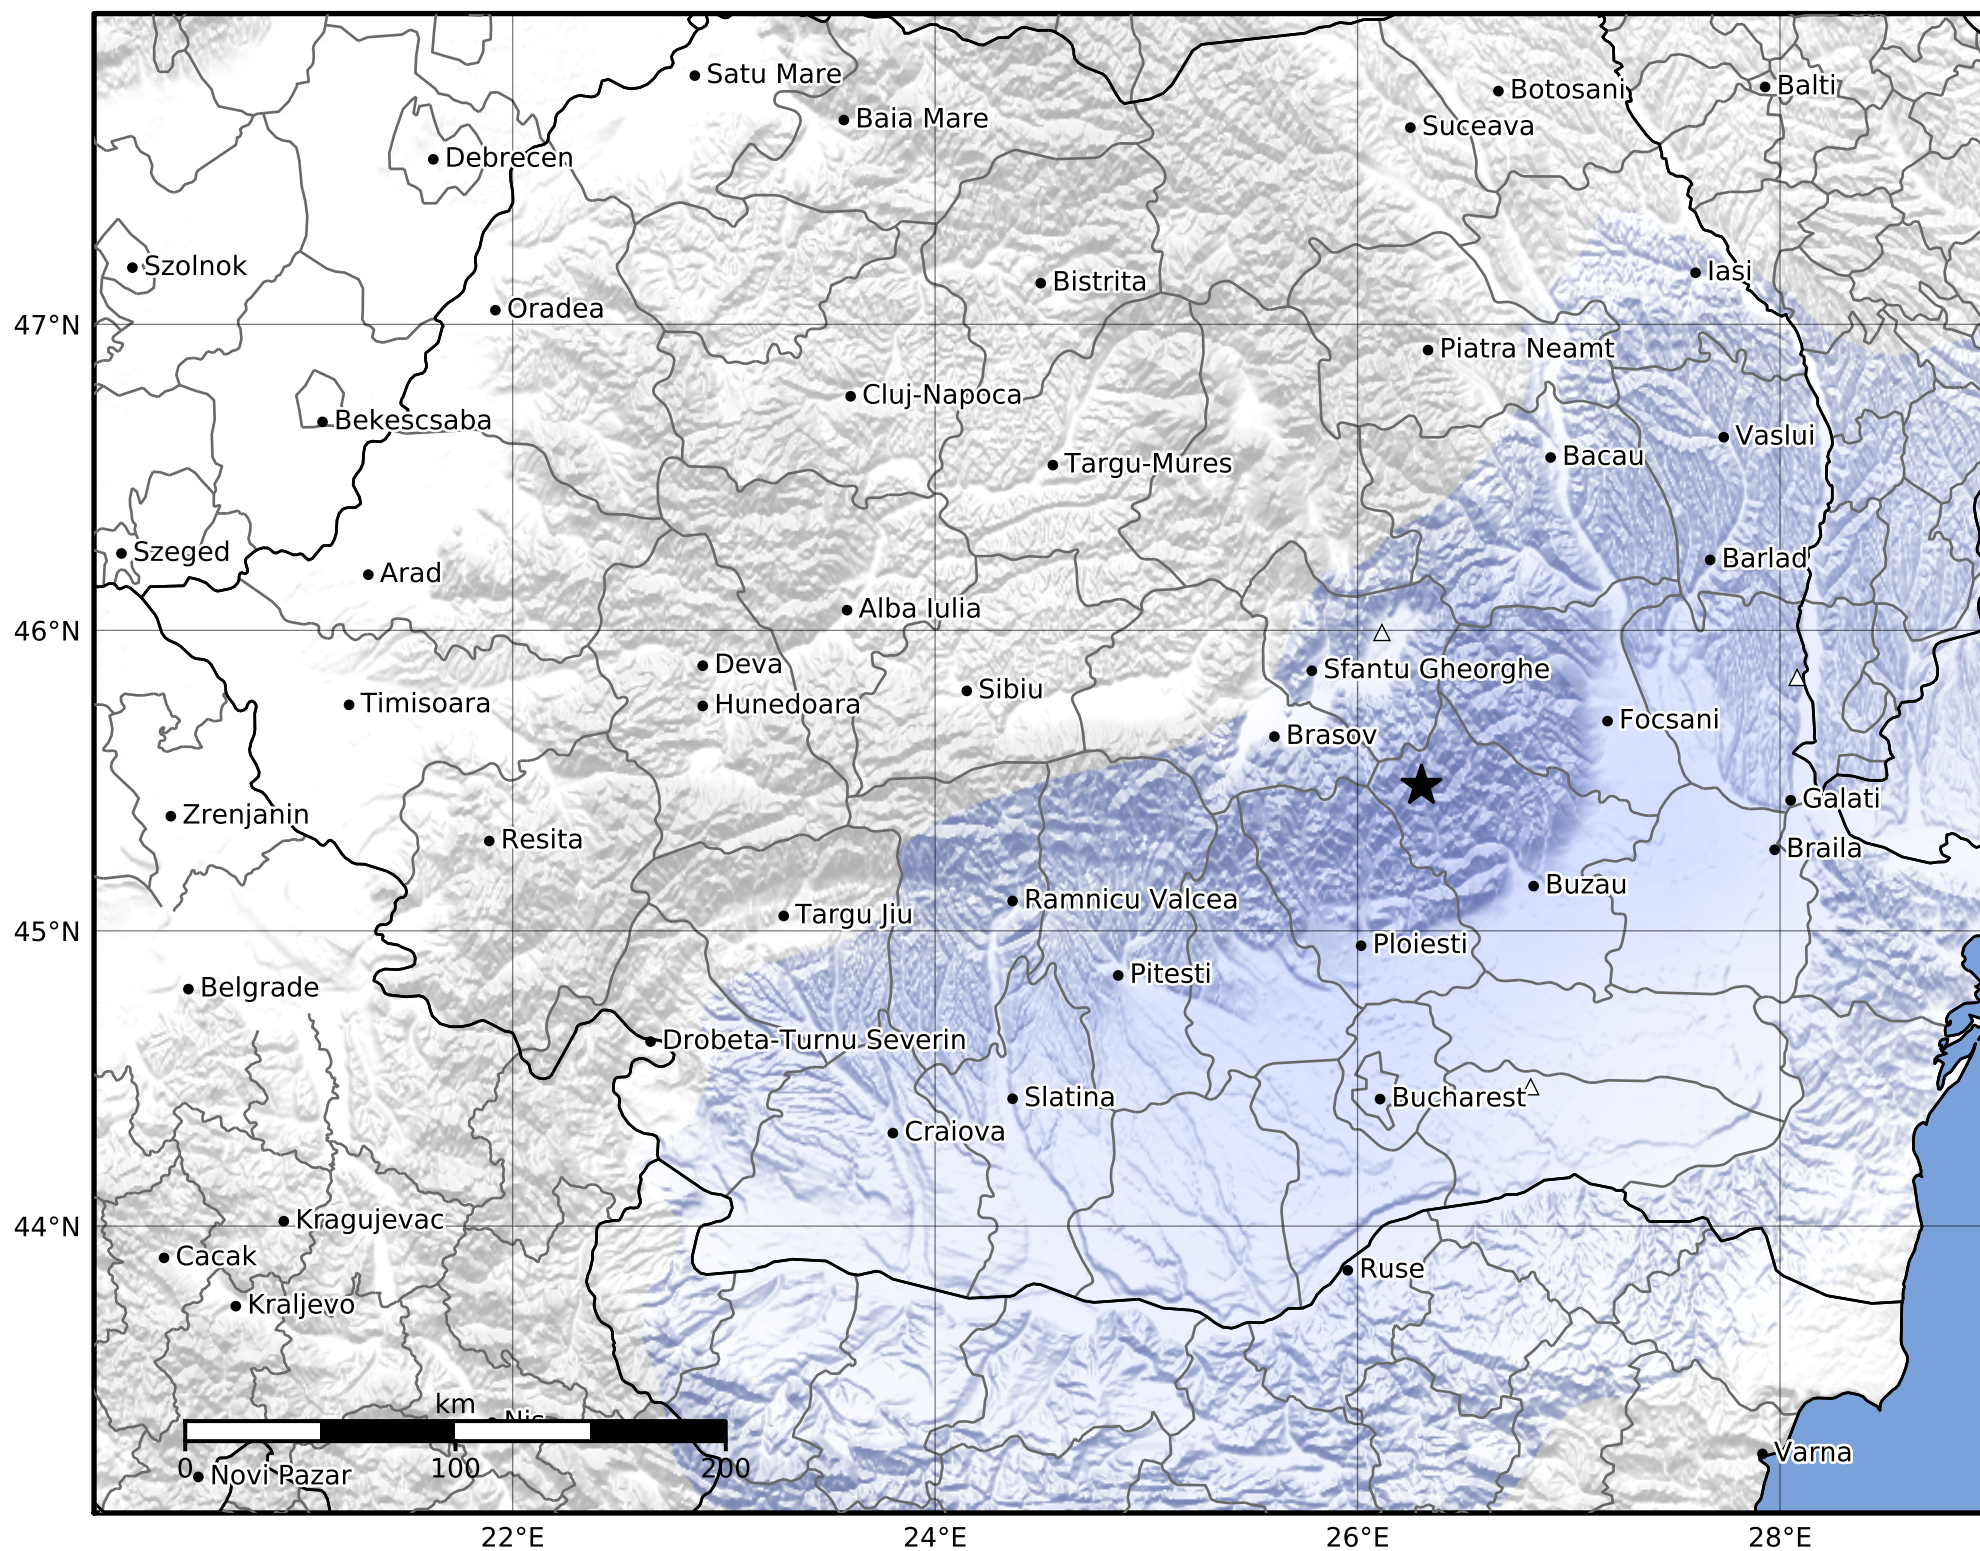

Macroseismic Intensity Map
 INFP ShakeMap: Zona seismică Vrancea - Buzău
 Sep 14, 2024 15:06:49 UTC M3.3 N45.49 E26.30 Depth: 114.0km
 ID:2024091415064960

SHAKING	Not felt	Weak	Light	Moderate	Strong	Very strong	Severe	Violent	Extreme
DAMAGE	None	None	None	Very light	Light	Moderate	Moderate/heavy	Heavy	Very heavy
PGA(%g)	<0.05	0.3	2.76	6.2	11.5	21.5	40.1	74.7	>139
PGV(cm/s)	<0.02	0.13	1.41	4.65	9.64	20	41.4	85.8	>178
INTENSITY	I	II-III	IV	V	VI	VII	VIII	IX	X+

Scale based on Worden et al. (2012)

Version 1: Processed 2024-09-14T16:02:32Z

△ Seismic Instrument ○ Macroseismic Observation ★ Epicenter