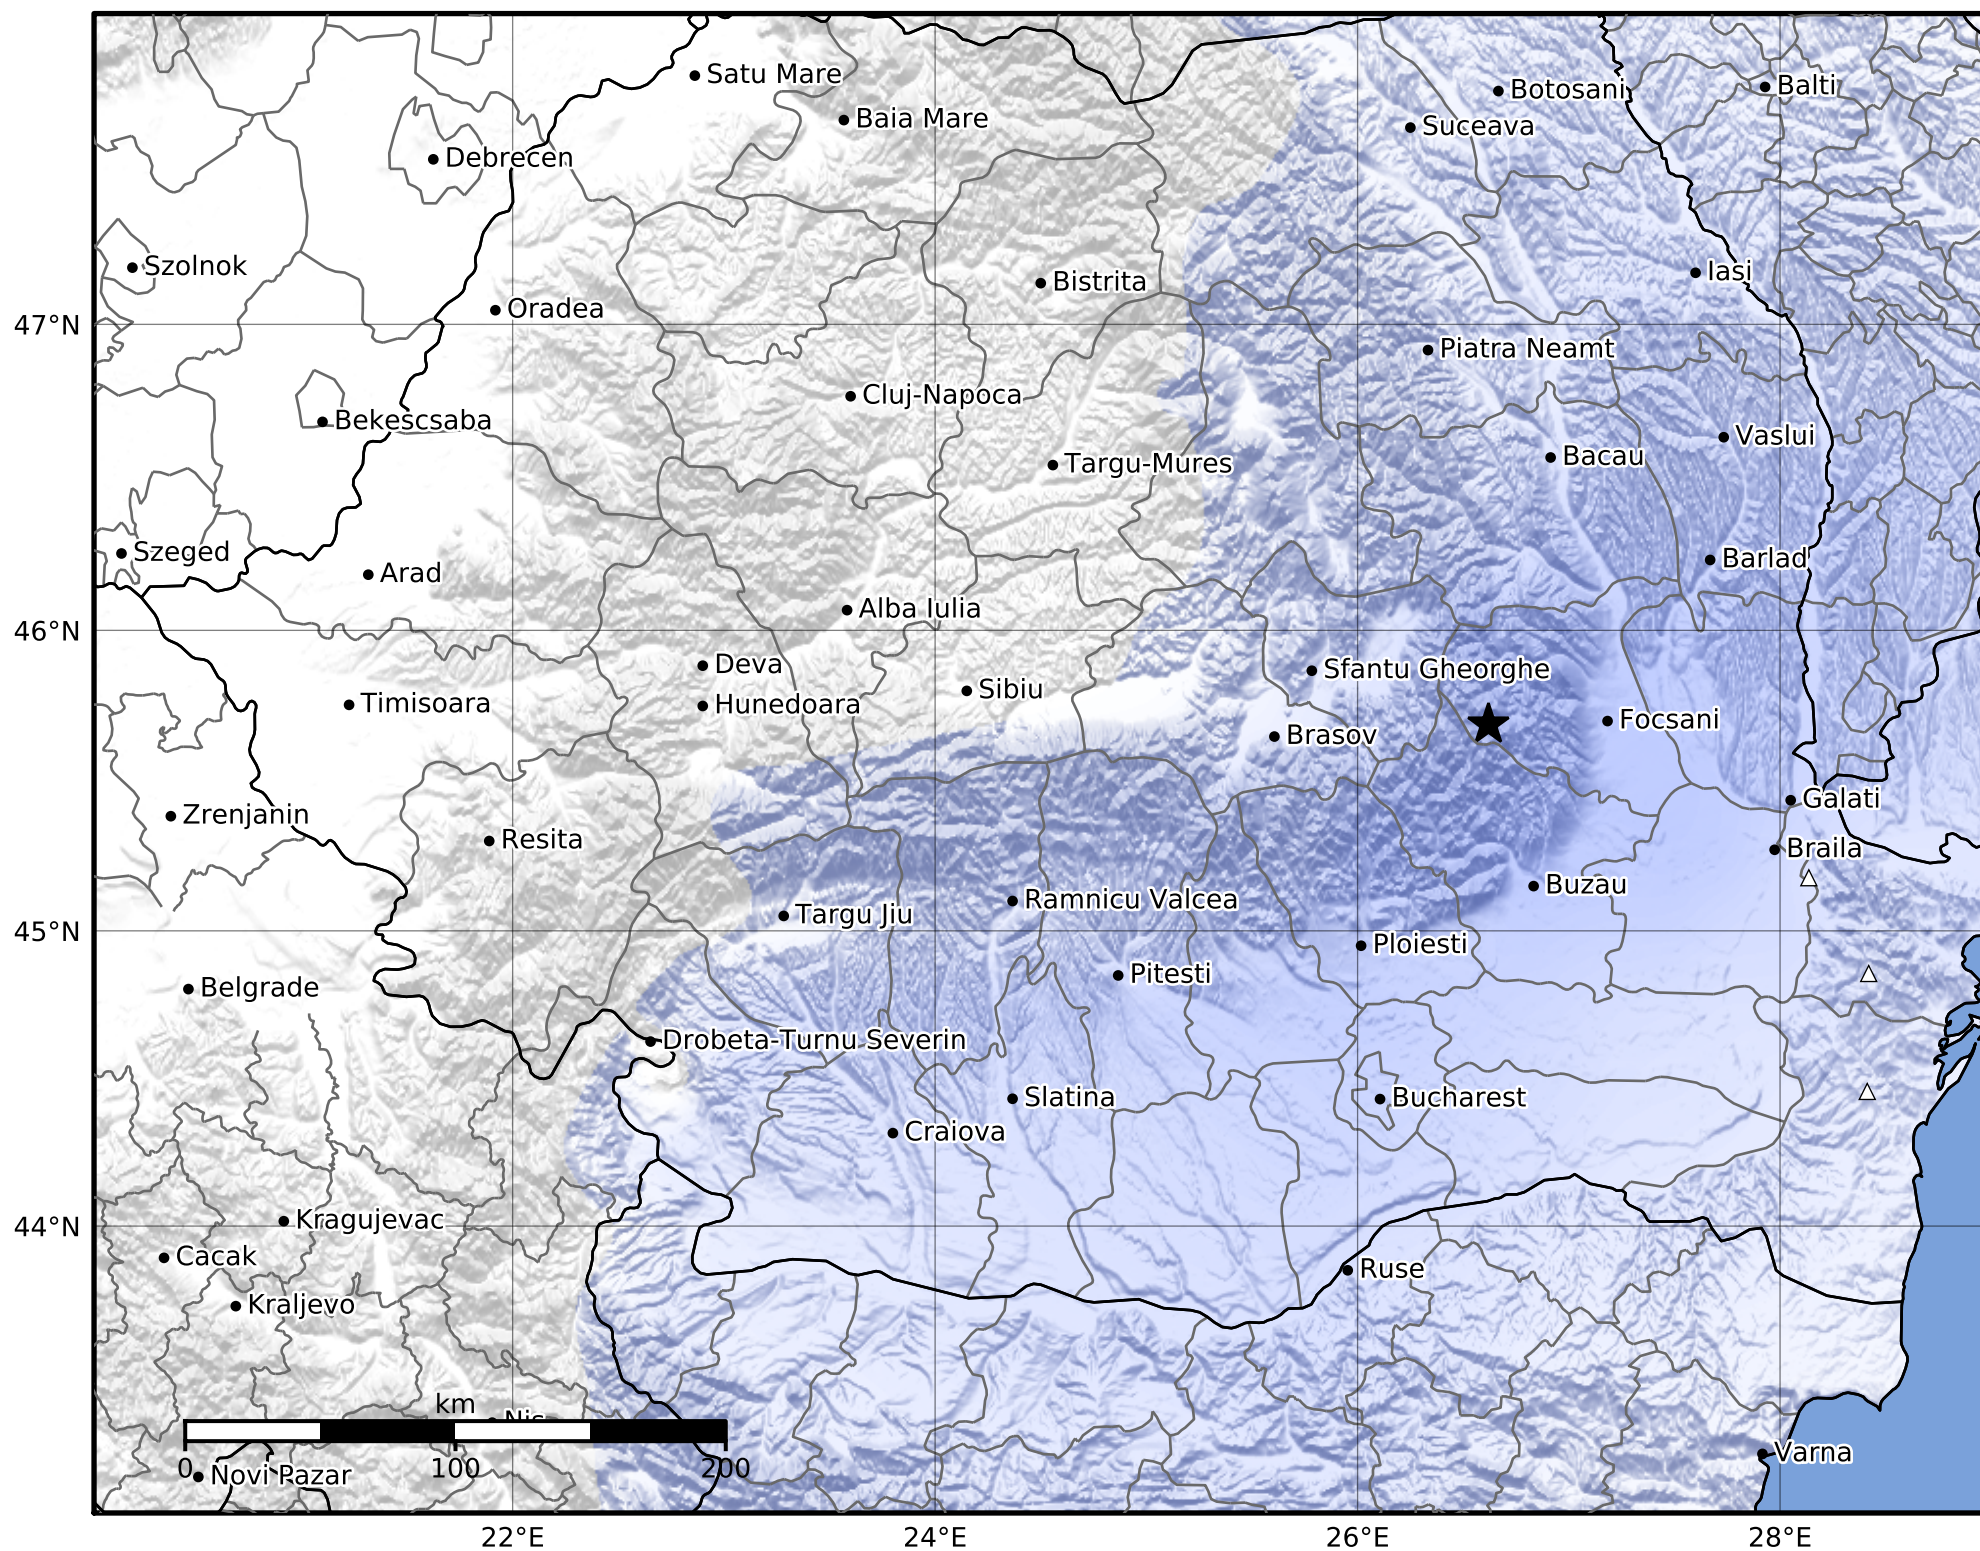

Macroseismic Intensity Map  
 INFP ShakeMap: Zona seismică Vrancea - Vrancea  
 Sep 29, 2024 12:23:18 UTC M3.5 N45.69 E26.62 Depth: 132.0km  
 ID:2024092912231860

SHAKING	Not felt	Weak	Light	Moderate	Strong	Very strong	Severe	Violent	Extreme
DAMAGE	None	None	None	Very light	Light	Moderate	Moderate/heavy	Heavy	Very heavy
PGA(%g)	<0.05	0.3	2.76	6.2	11.5	21.5	40.1	74.7	>139
PGV(cm/s)	<0.02	0.13	1.41	4.65	9.64	20	41.4	85.8	>178
INTENSITY	<b>I</b>	<b>II-III</b>	<b>IV</b>	<b>V</b>	<b>VI</b>	<b>VII</b>	<b>VIII</b>	<b>IX</b>	<b>X+</b>

Scale based on Worden et al. (2012)

Version 3: Processed 2024-10-02T10:13:06Z

△ Seismic Instrument

○ Macroseismic Observation

★ Epicenter