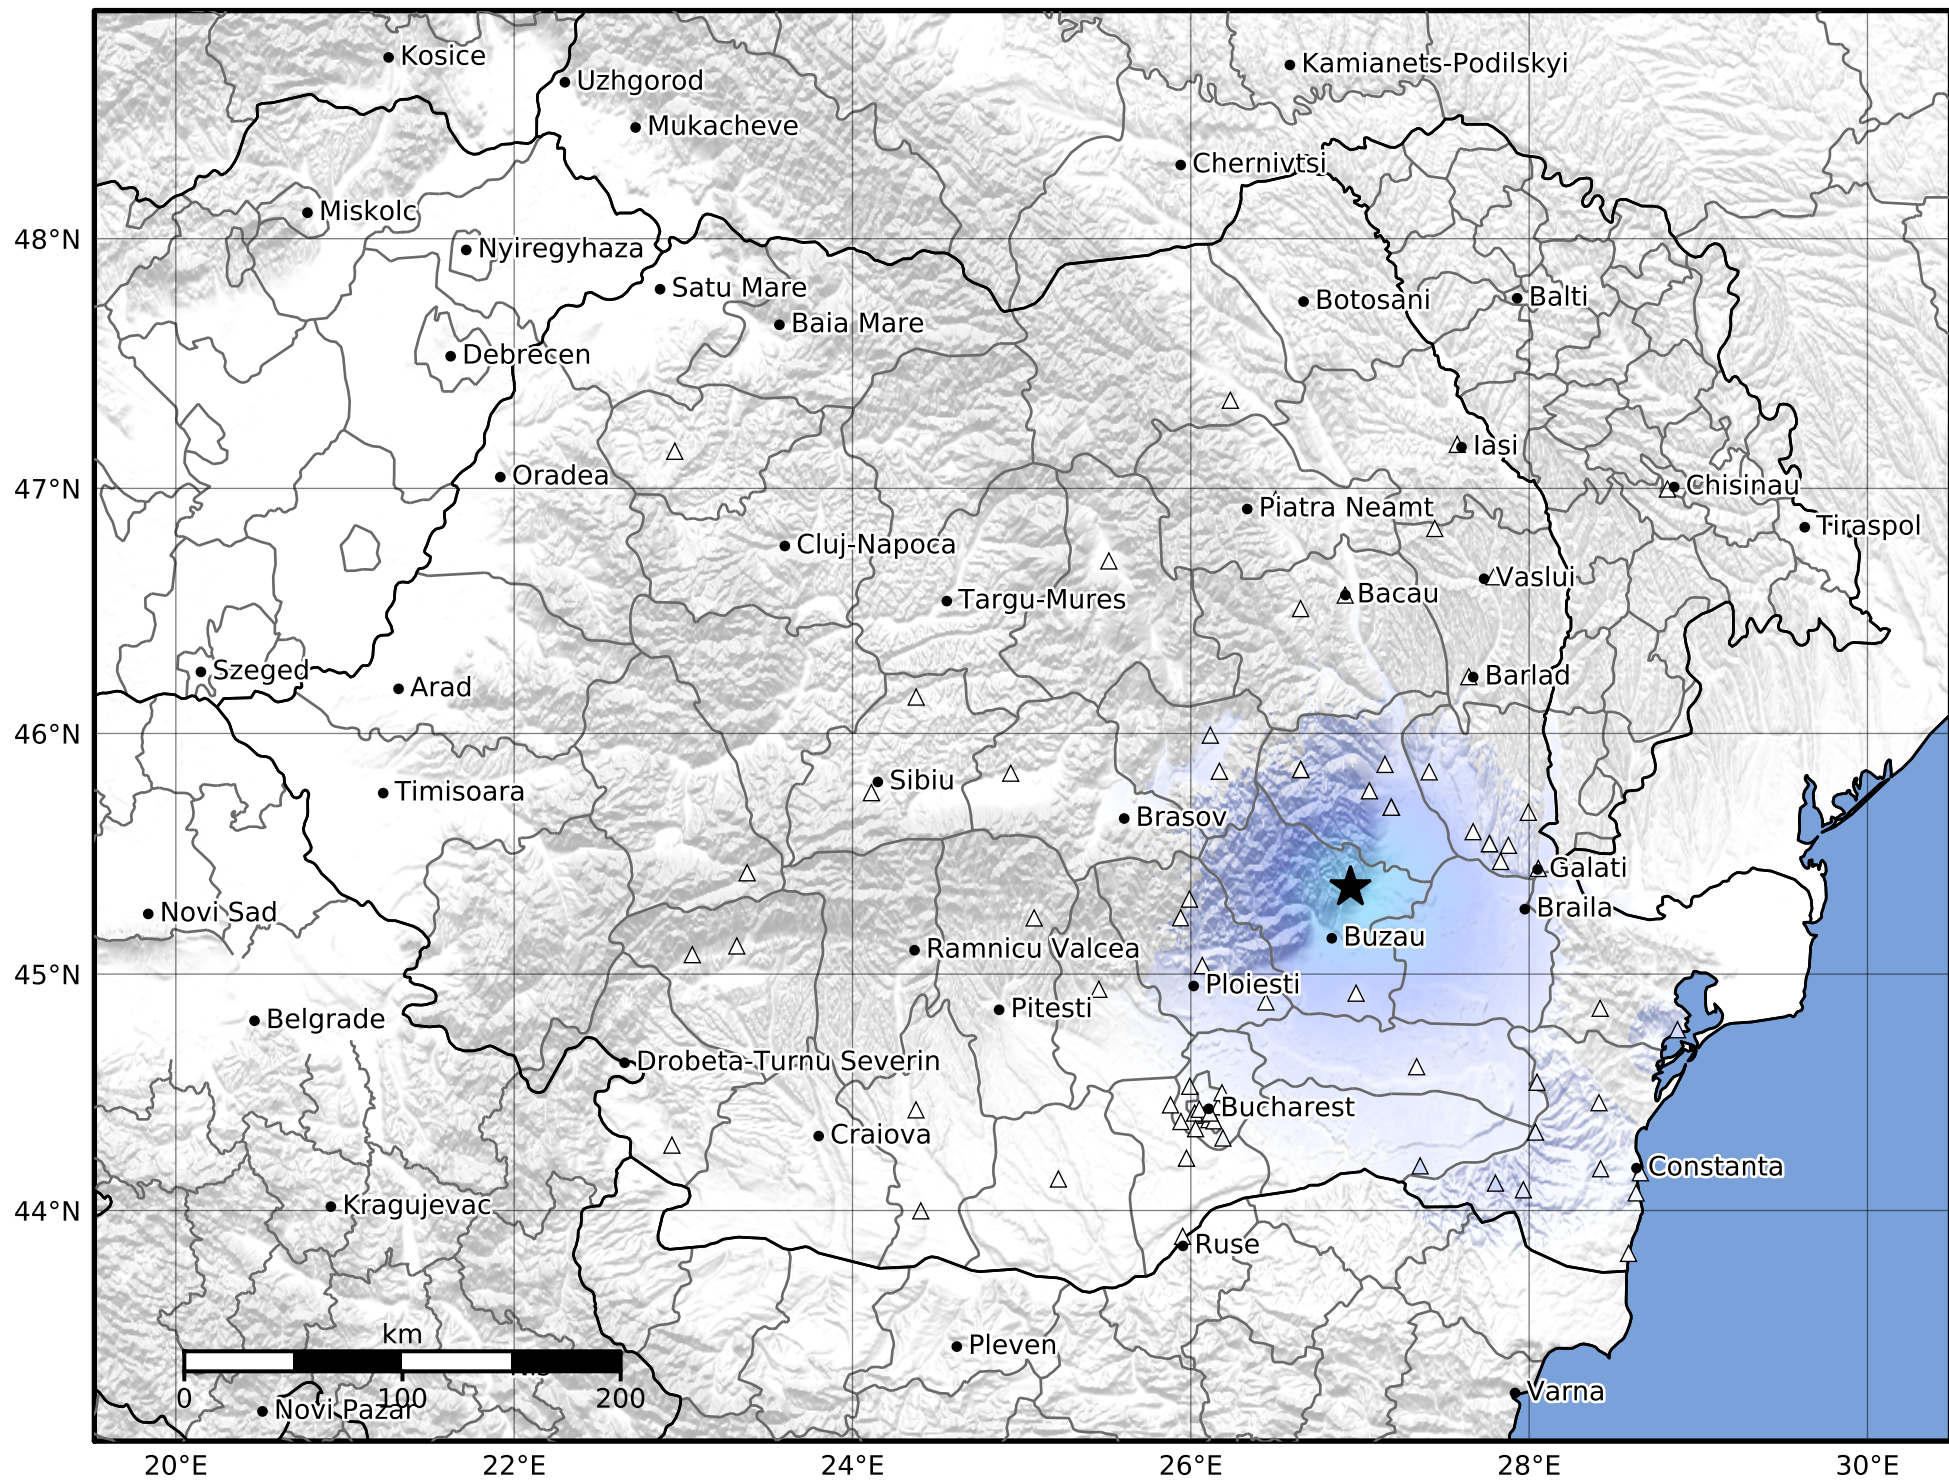

Macroseismic Intensity Map
 INFP ShakeMap: Zona seismică Vrancea - Buzau
 Oct 08, 2024 22:48:07 UTC M4.0 N45.36 E26.94 Depth: 21.0km
 ID:2024100822480756

SHAKING	Not felt	Weak	Light	Moderate	Strong	Very strong	Severe	Violent	Extreme
DAMAGE	None	None	None	Very light	Light	Moderate	Moderate/heavy	Heavy	Very heavy
PGA(%g)	<0.05	0.3	2.76	6.2	11.5	21.5	40.1	74.7	>139
PGV(cm/s)	<0.02	0.13	1.41	4.65	9.64	20	41.4	85.8	>178
INTENSITY	I	II-III	IV	V	VI	VII	VIII	IX	X+

Scale based on Worden et al. (2012)

Version 1: Processed 2024-10-08T23:44:09Z

△ Seismic Instrument ○ Macroseismic Observation ★ Epicenter