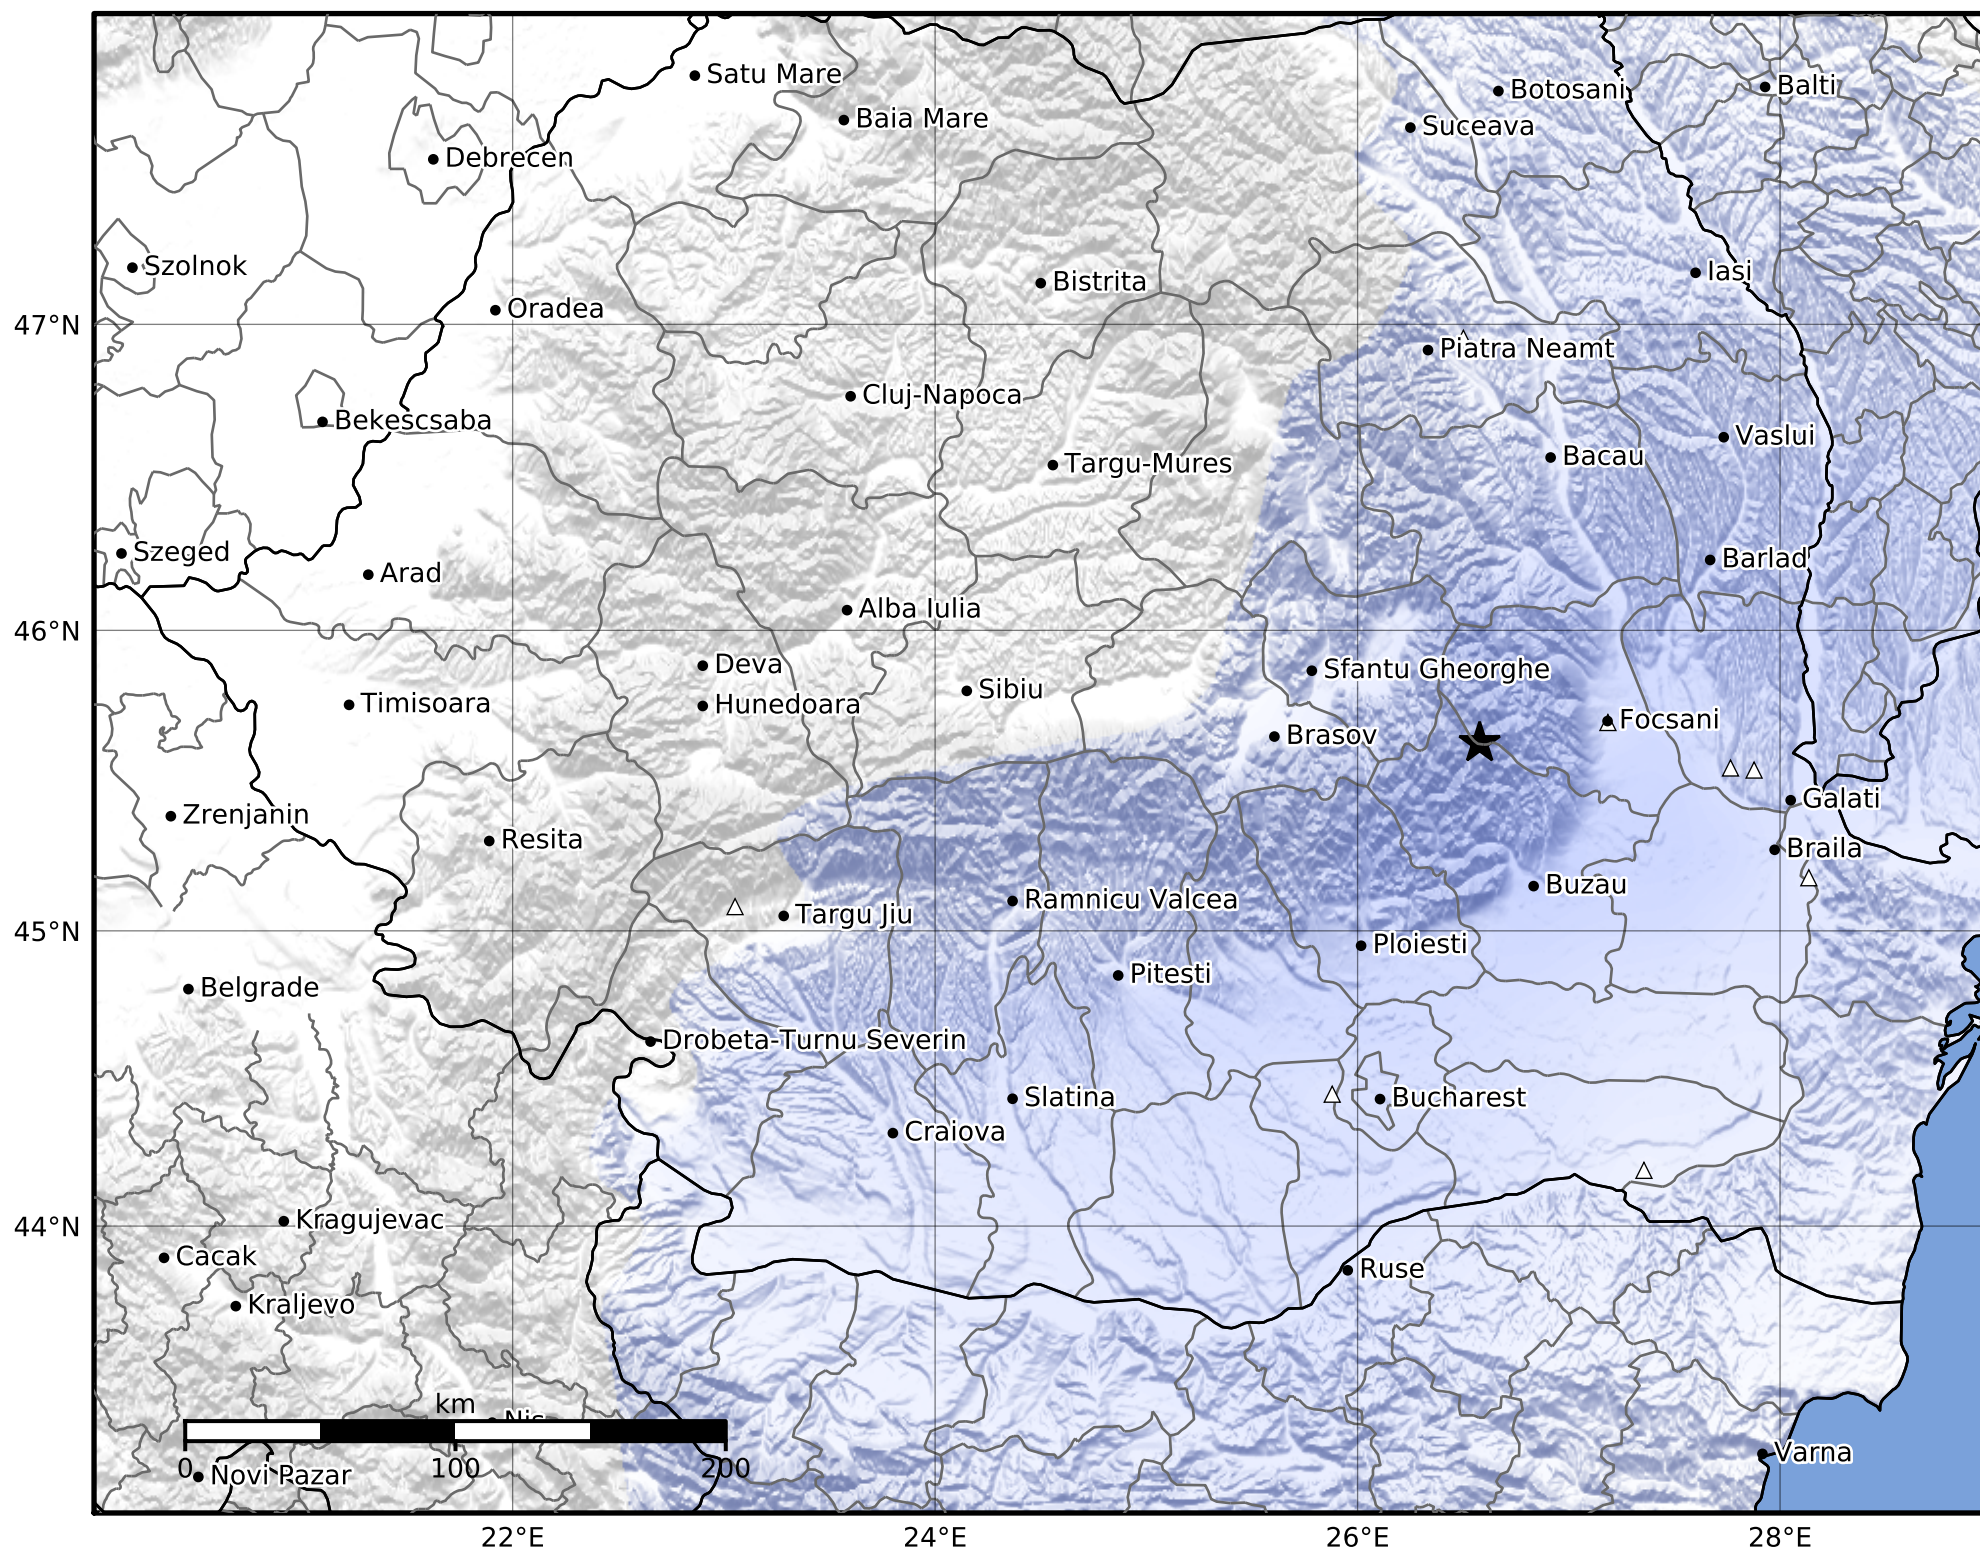

Macroseismic Intensity Map
 INFP ShakeMap: Zona seismica Vrancea - Vrancea
 Oct 10, 2024 02:52:13 UTC M3.3 N45.63 E26.58 Depth: 127.0km
 ID:2024101002521339

SHAKING	Not felt	Weak	Light	Moderate	Strong	Very strong	Severe	Violent	Extreme
DAMAGE	None	None	None	Very light	Light	Moderate	Moderate/heavy	Heavy	Very heavy
PGA(%g)	<0.05	0.3	2.76	6.2	11.5	21.5	40.1	74.7	>139
PGV(cm/s)	<0.02	0.13	1.41	4.65	9.64	20	41.4	85.8	>178
INTENSITY	I	II-III	IV	V	VI	VII	VIII	IX	X+

Scale based on Worden et al. (2012)

Version 1: Processed 2024-10-10T03:54:46Z

△ Seismic Instrument ○ Macroseismic Observation ★ Epicenter