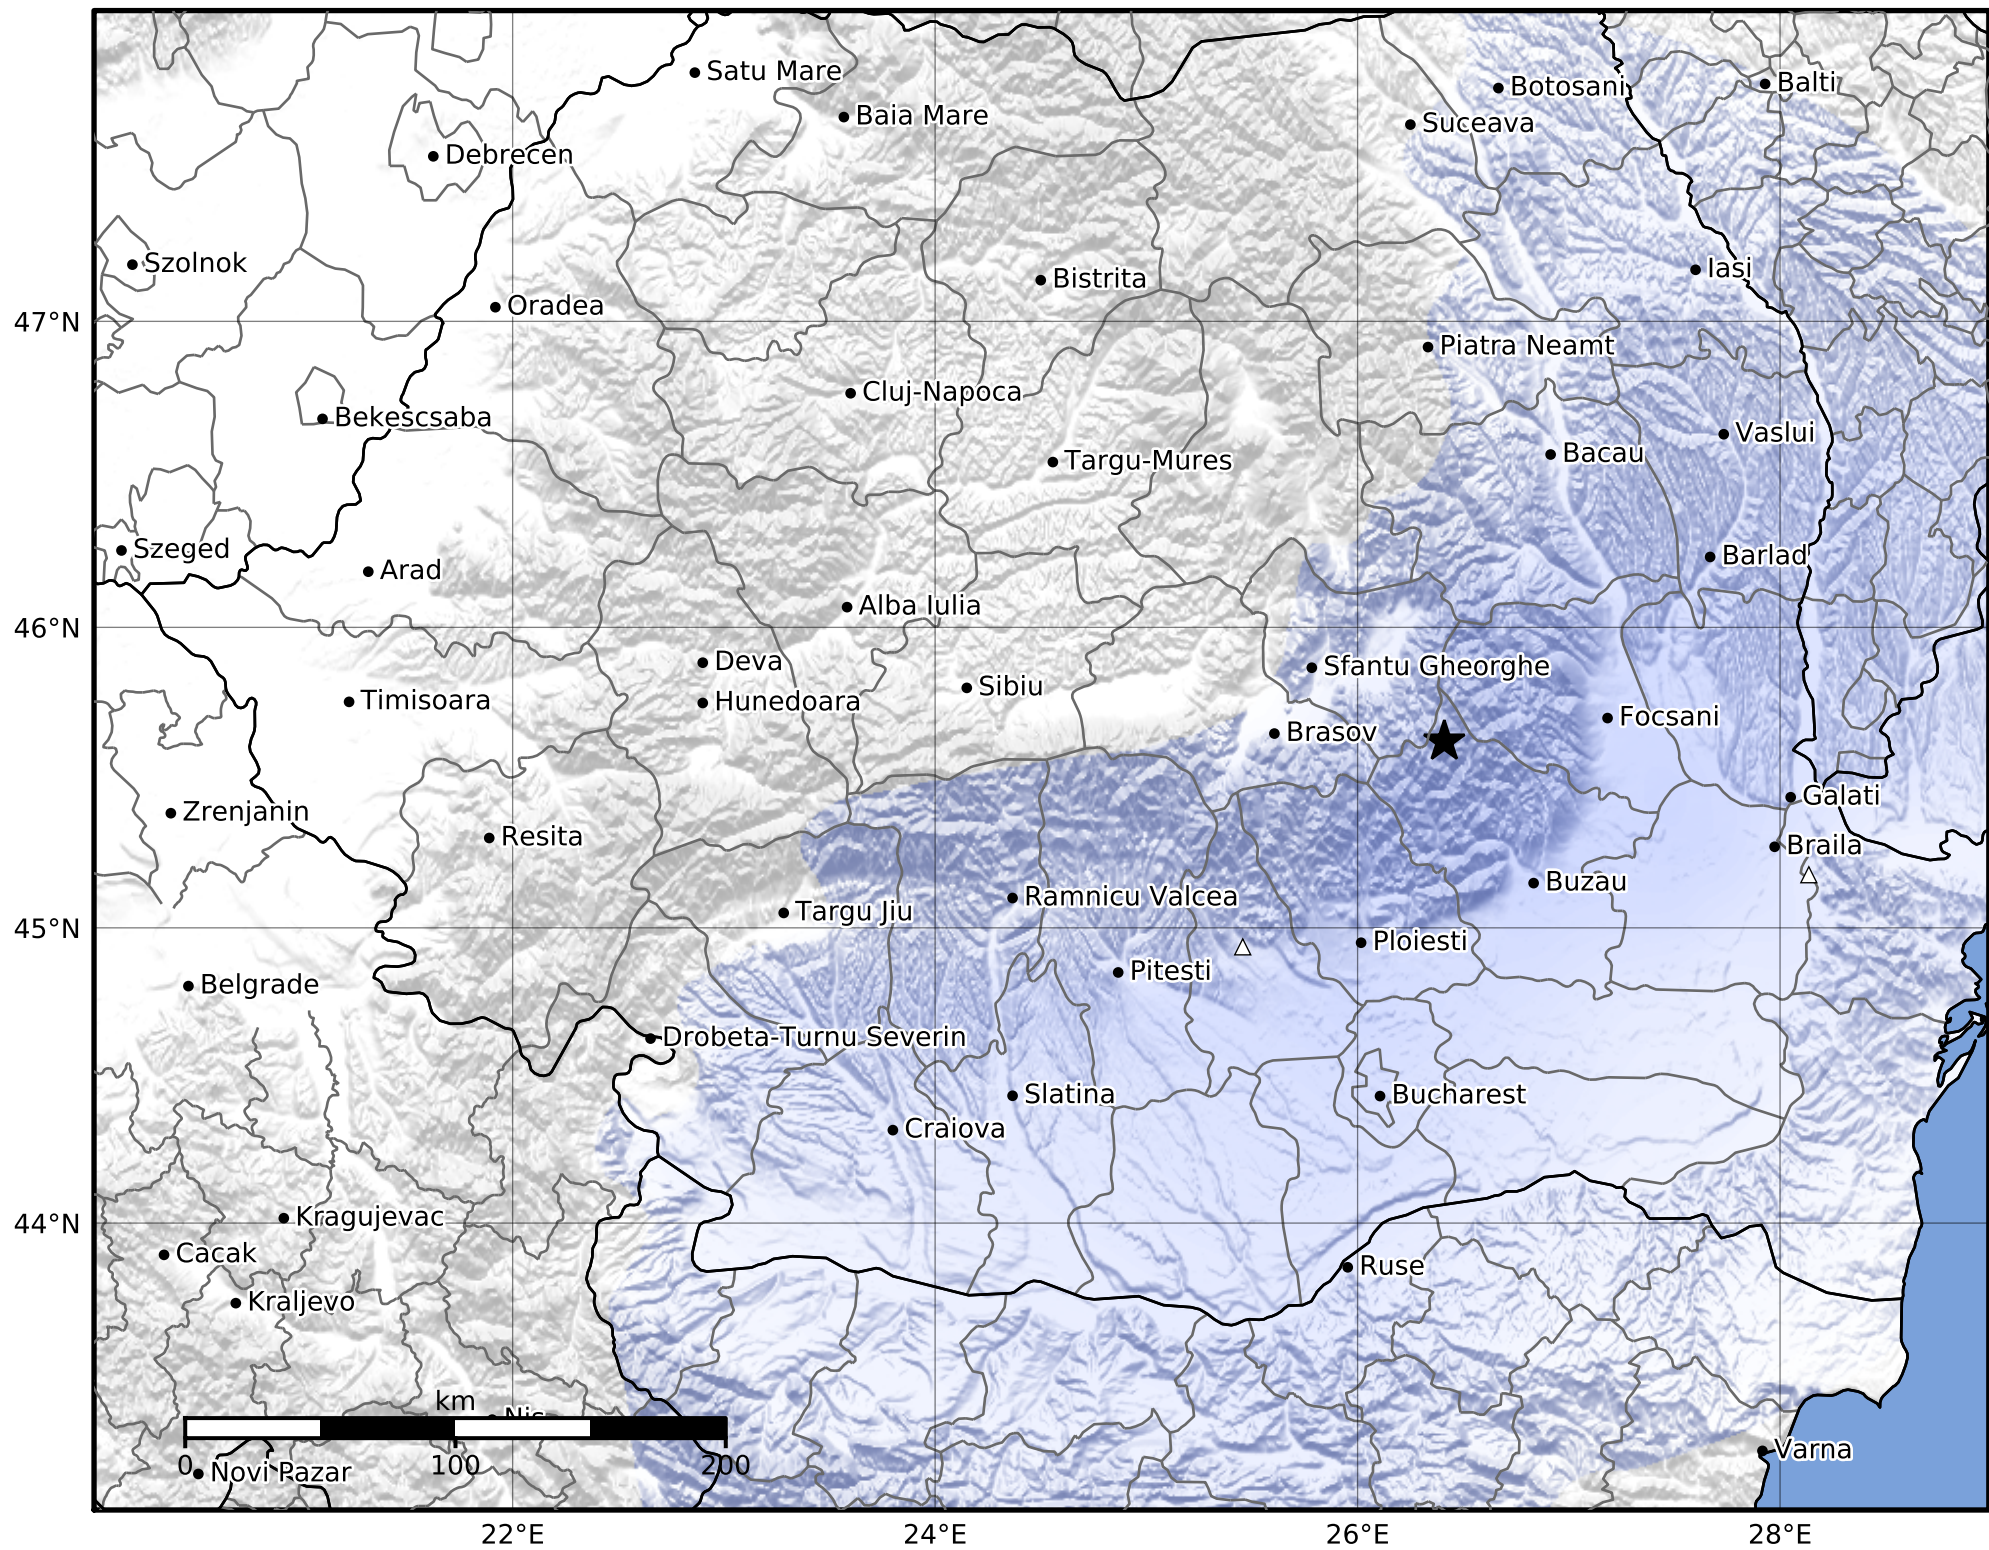

Macroseismic Intensity Map
 INFP ShakeMap: Zona seismică Vrancea - Buzău
 Oct 19, 2024 14:04:37 UTC M3.3 N45.62 E26.41 Depth: 151.0km
 ID:2024101914043757

SHAKING	Not felt	Weak	Light	Moderate	Strong	Very strong	Severe	Violent	Extreme
DAMAGE	None	None	None	Very light	Light	Moderate	Moderate/heavy	Heavy	Very heavy
PGA(%g)	<0.05	0.3	2.76	6.2	11.5	21.5	40.1	74.7	>139
PGV(cm/s)	<0.02	0.13	1.41	4.65	9.64	20	41.4	85.8	>178
INTENSITY	I	II-III	IV	V	VI	VII	VIII	IX	X+

Scale based on Worden et al. (2012)

Version 1: Processed 2024-10-19T14:59:19Z

△ Seismic Instrument ○ Macroseismic Observation ★ Epicenter