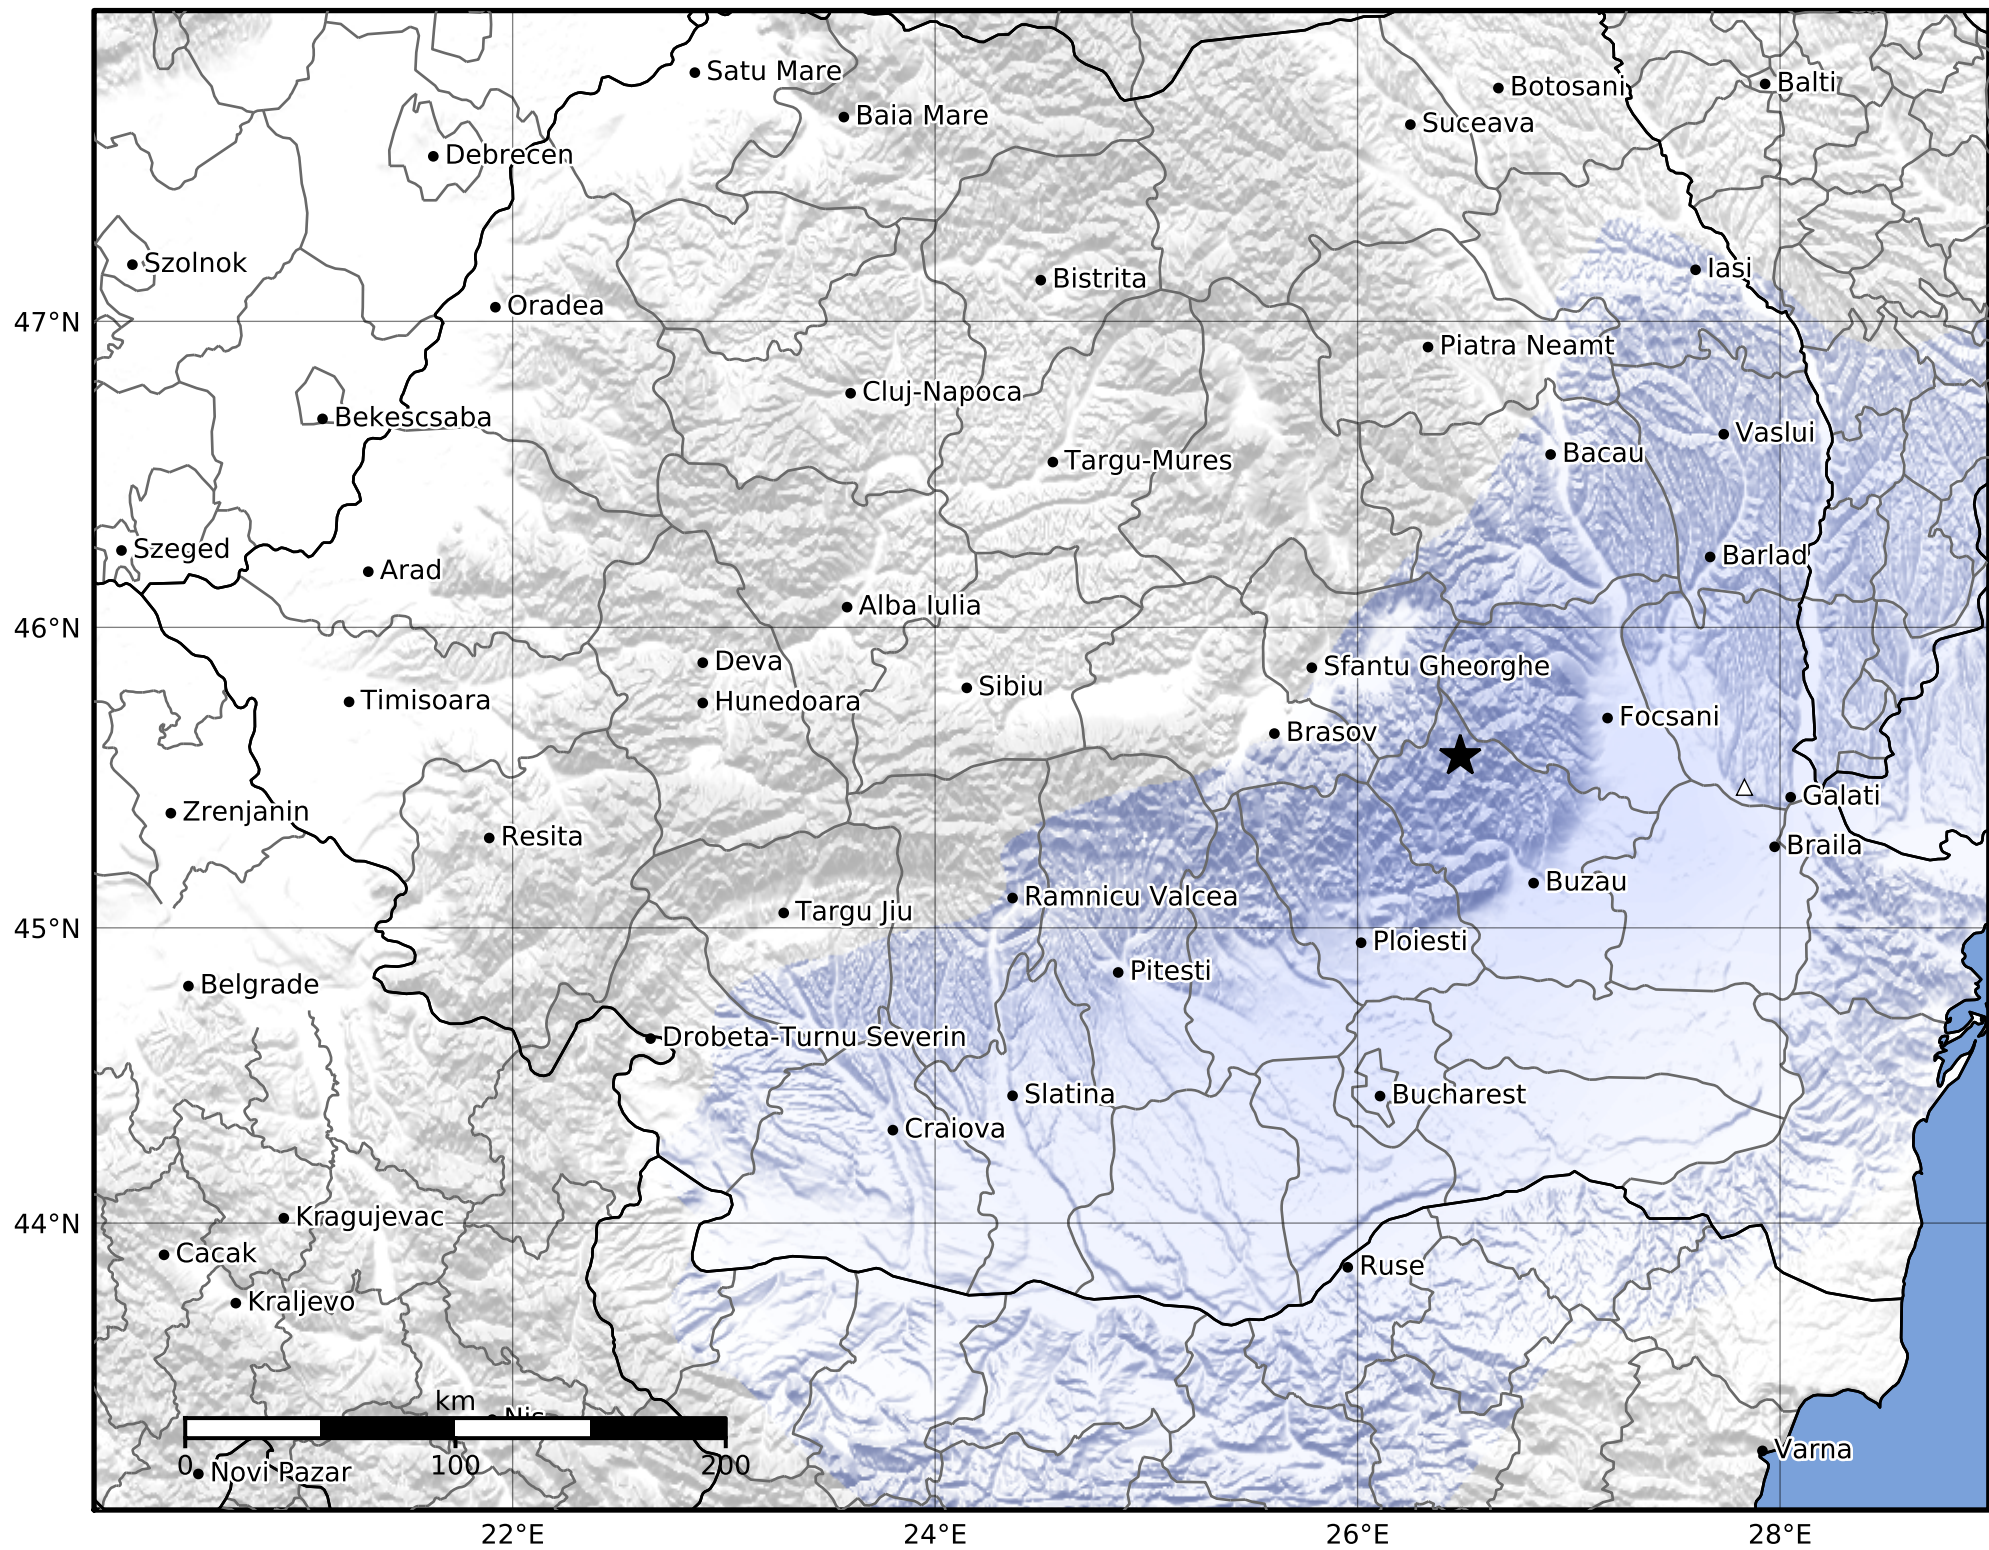

Macroseismic Intensity Map
 INFP ShakeMap: Zona seismică Vrancea - Buzău
 Oct 25, 2024 10:03:33 UTC M3.0 N45.57 E26.49 Depth: 131.0km
 ID:2024102510033384

SHAKING	Not felt	Weak	Light	Moderate	Strong	Very strong	Severe	Violent	Extreme
DAMAGE	None	None	None	Very light	Light	Moderate	Moderate/heavy	Heavy	Very heavy
PGA(%g)	<0.05	0.3	2.76	6.2	11.5	21.5	40.1	74.7	>139
PGV(cm/s)	<0.02	0.13	1.41	4.65	9.64	20	41.4	85.8	>178
INTENSITY	I	II-III	IV	V	VI	VII	VIII	IX	X+

Scale based on Worden et al. (2012)

Version 1: Processed 2024-10-25T11:13:52Z

△ Seismic Instrument

○ Macroseismic Observation

★ Epicenter