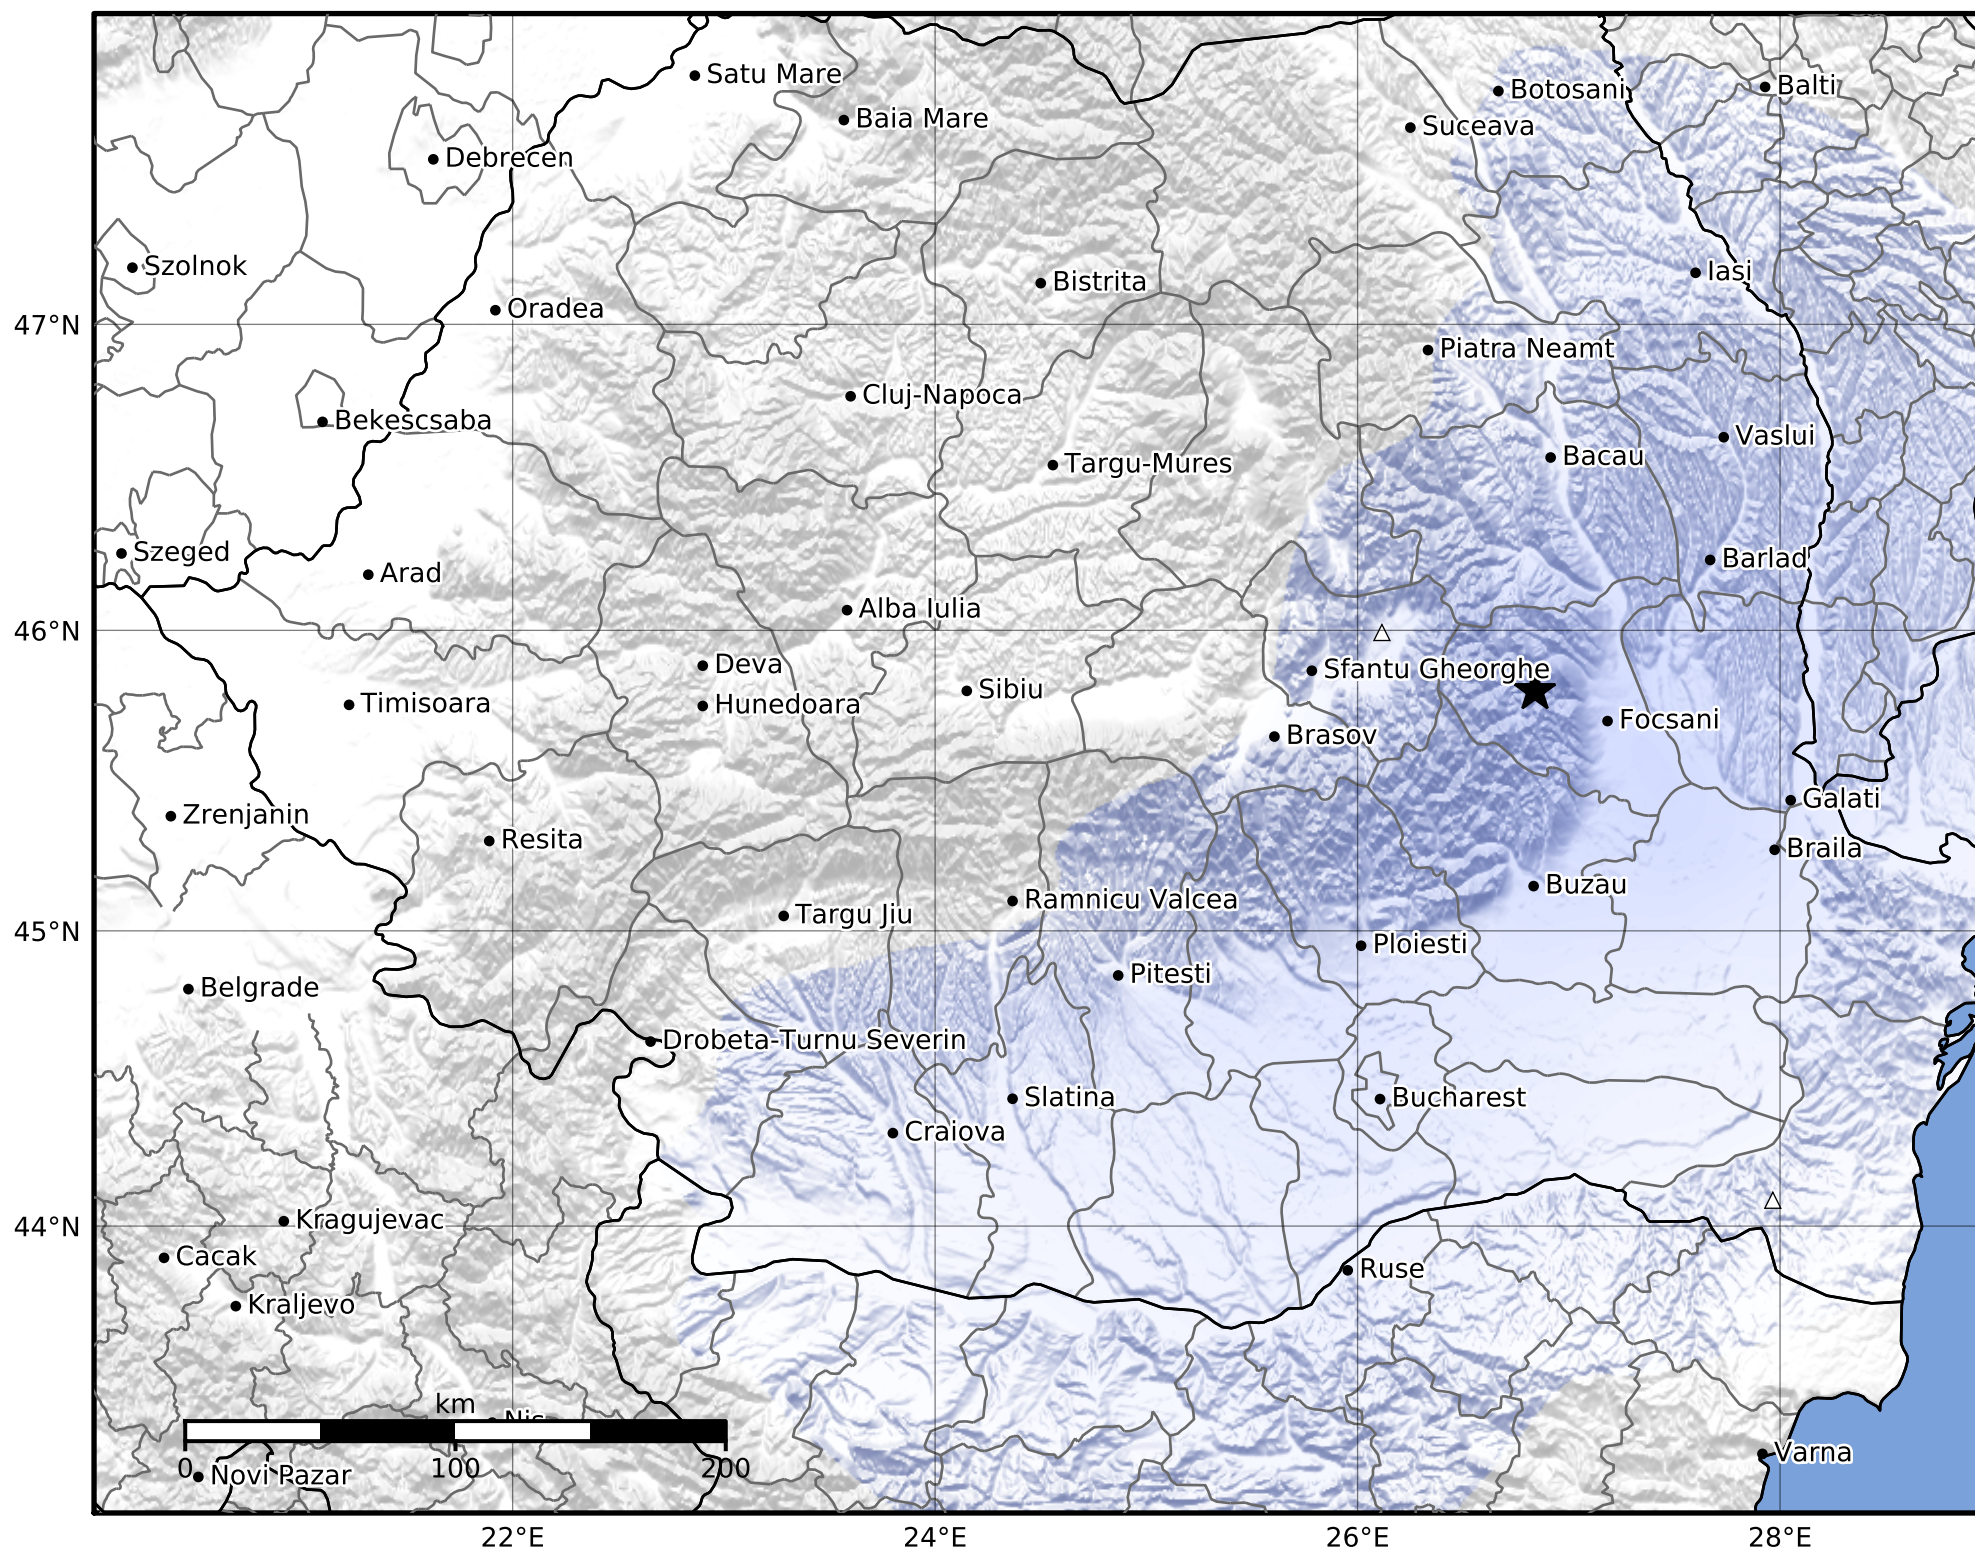

Macroseismic Intensity Map
 INFP ShakeMap: Zona seismică Vrancea - Vrancea
 Nov 09, 2024 21:02:45 UTC M3.1 N45.80 E26.84 Depth: 78.0km
 ID:2024110921024583

SHAKING	Not felt	Weak	Light	Moderate	Strong	Very strong	Severe	Violent	Extreme
DAMAGE	None	None	None	Very light	Light	Moderate	Moderate/heavy	Heavy	Very heavy
PGA(%g)	<0.05	0.3	2.76	6.2	11.5	21.5	40.1	74.7	>139
PGV(cm/s)	<0.02	0.13	1.41	4.65	9.64	20	41.4	85.8	>178
INTENSITY	I	II-III	IV	V	VI	VII	VIII	IX	X+

Scale based on Worden et al. (2012)

Version 1: Processed 2024-11-10T02:46:27Z

△ Seismic Instrument ○ Macroseismic Observation ★ Epicenter